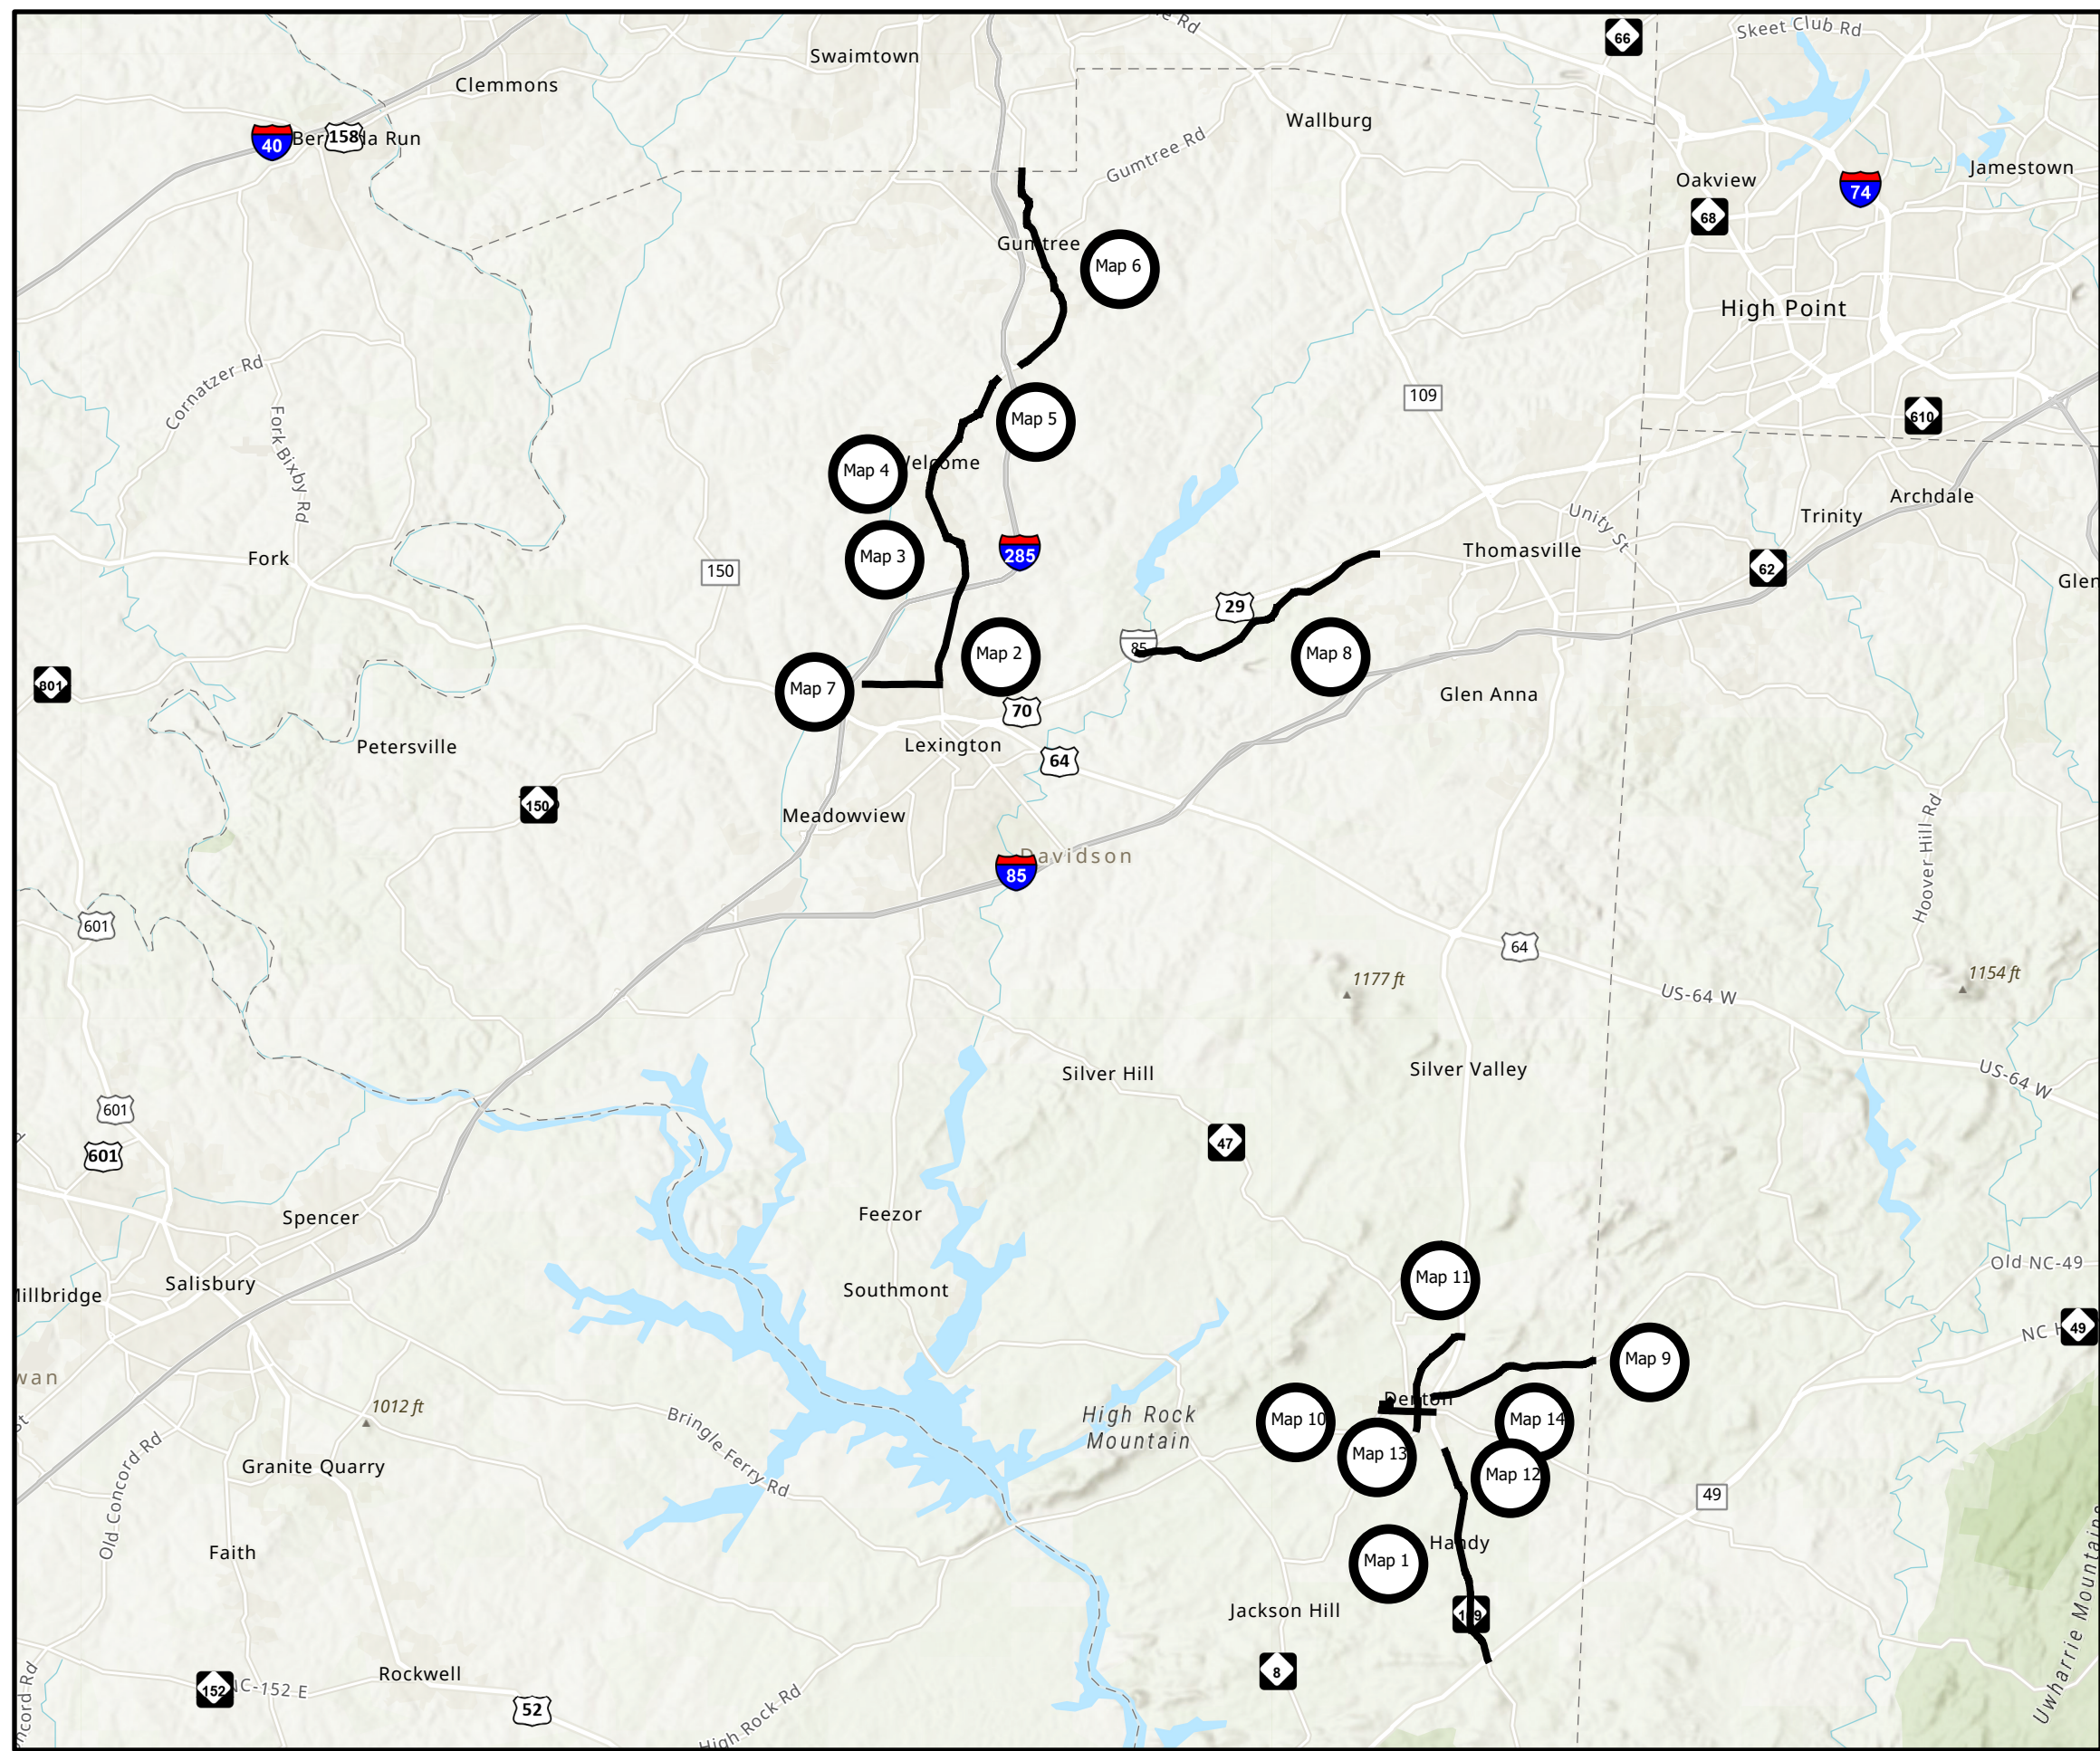

PROJECT REFERENCE NO.	SHEET NO.
2024CPT.09.01.10291	Title Sheet
2024CPT.09.02.20291	Sheet

- Map#1 NC109
- Map#2 NC8
- Map#3 Old US52 SR3010
- Map#4 Old US52 SR3010
- Map#5 Old US52 SR3010
- Map#6 Old US52 SR2932
- Map#7 Biesecker Rd SR1408
- Map#8 Old Hwy29 SR2123
- Map#9 Farmers Rd SR1001
- Map#10 Denton Rd/ S Snider Rd SR2507
- Map#11 N Main St SR2414 (Denton)
- Map#12 S Main St SR2501 (Denton)
- Map#13 W Peacock Ave. SR1002
- Map#14 E Peacock Ave. SR2511

Legend
 — Davidson2024

DAVIDSON COUNTY
 NORTH CAROLINA