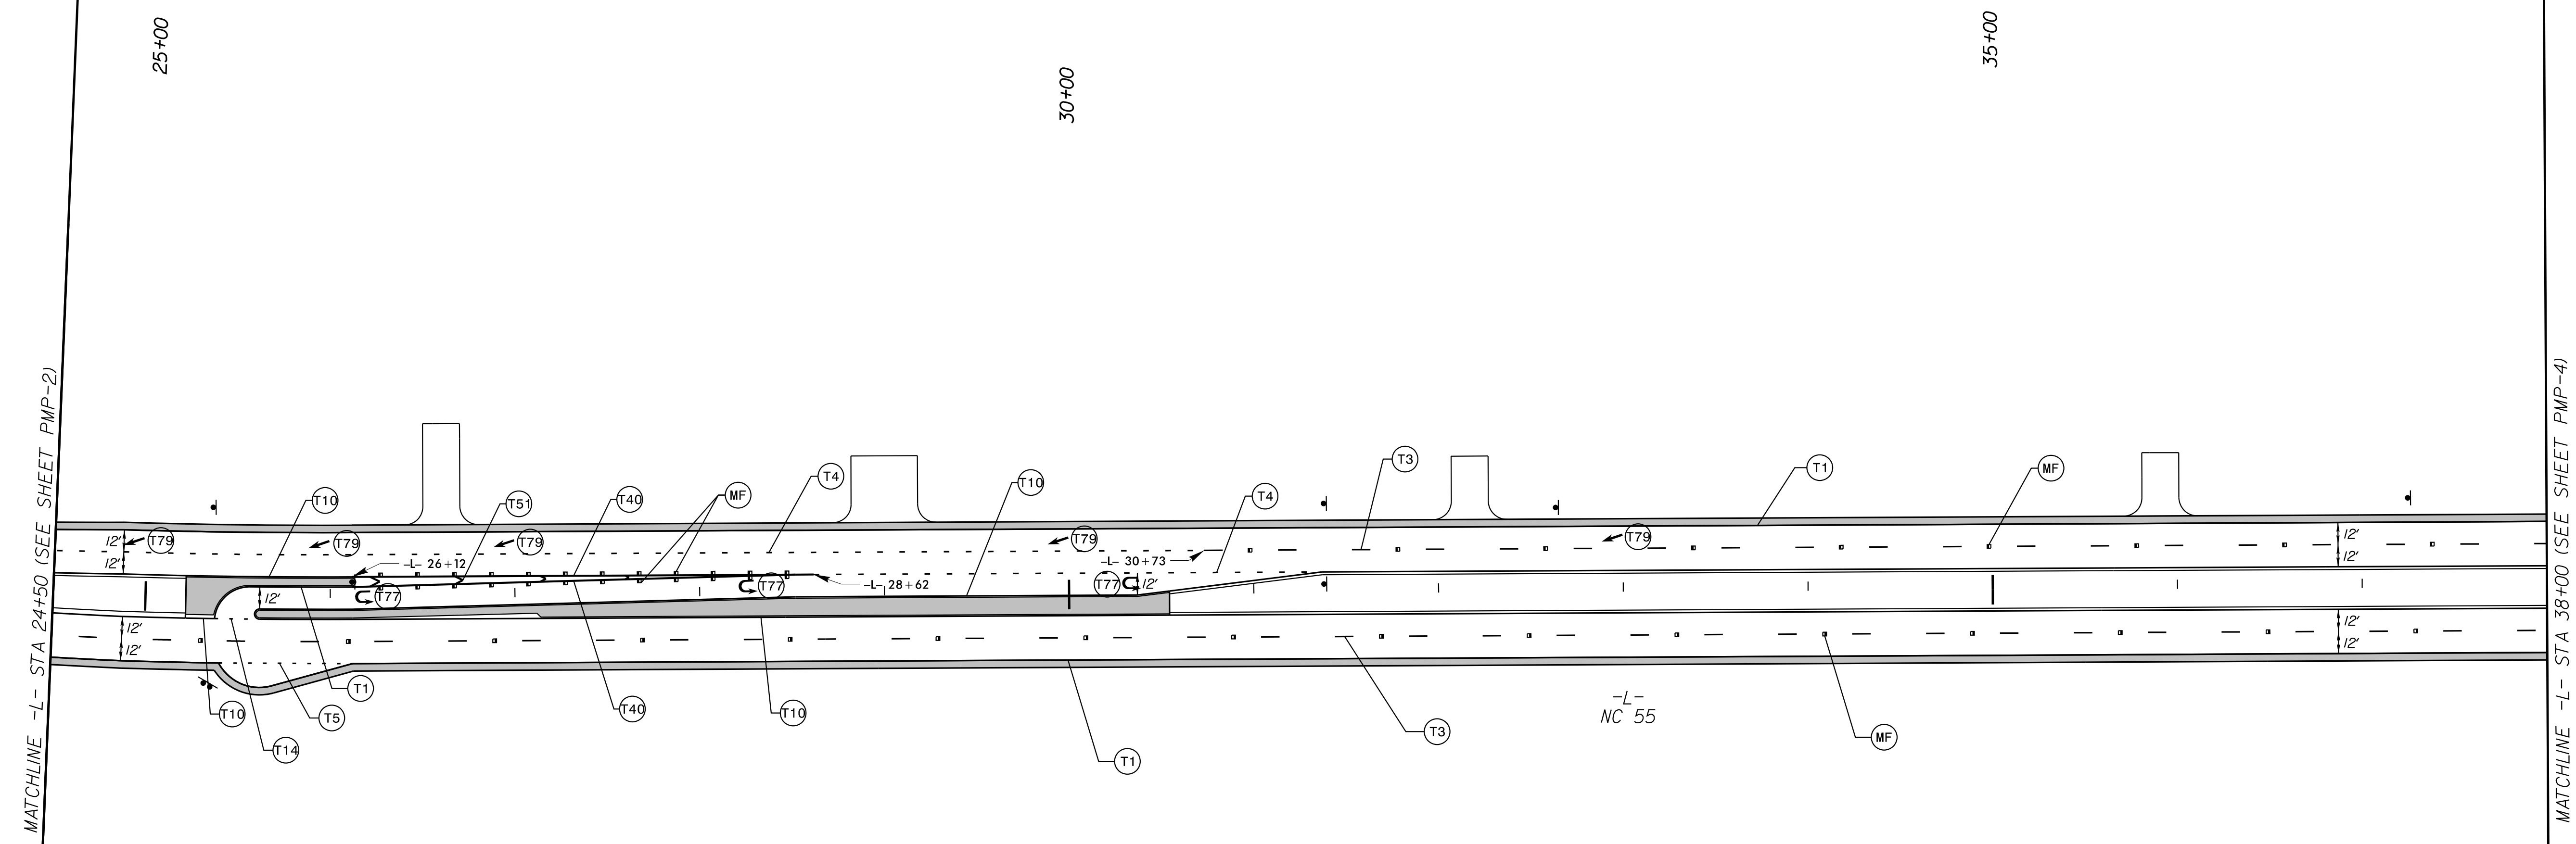

Kimley » Horn
421 FAYETTEVILLE STREET, SUITE 600
RALEIGH, N.C. 27601. NC LICENSE #F-0102

TIP NO. R-5705A	SHEET NO. PMP-3
APPROVED: _____	
DATE: _____	
SEAL	
	
DOCUMENT NOT CONSIDERED FINAL UNLESS ALL SIGNATURES COMPLETED	

8/9/2023 K:\PAL_Roadway\01036479 - R-5705A - NC 55\Signing and Definition\Plans\R5705A_rdy_pmp_psh_03.dgn

PAVEMENT MARKING DETAIL