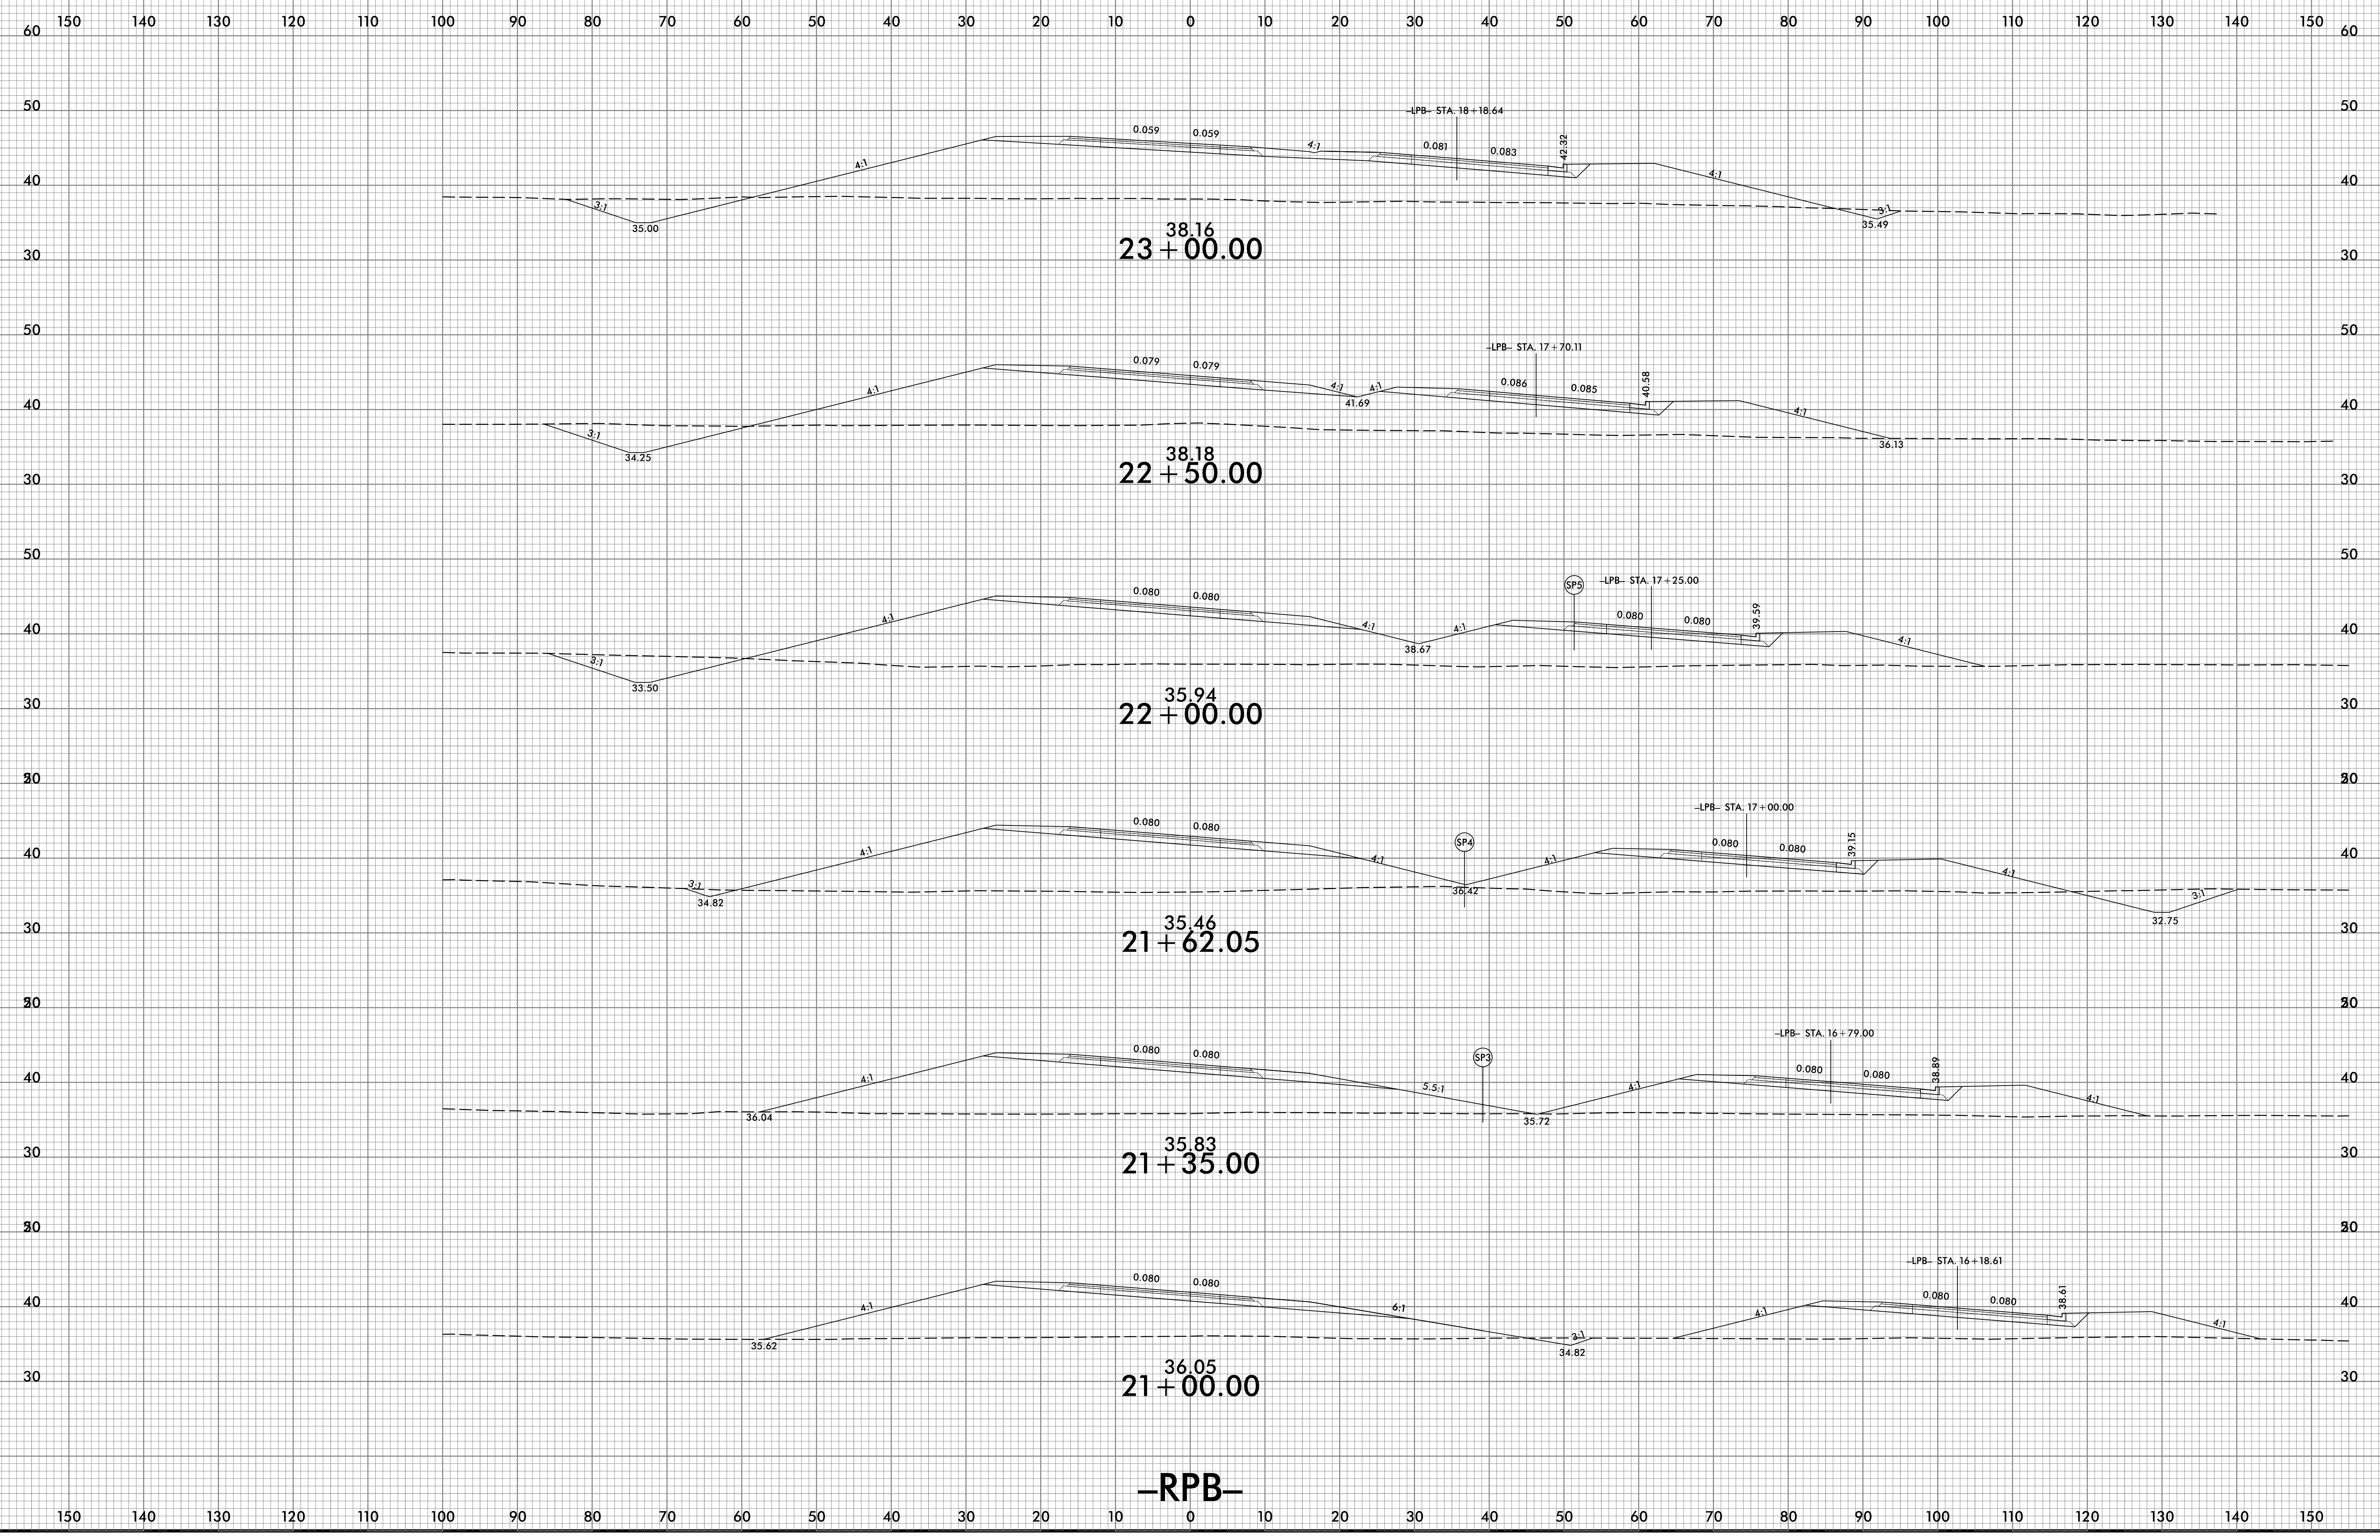

6/23/16

4/4/2022  
\\S:\V\2561CA\_Rdu\_xpl\_RPB.dgn  
User: rdaer