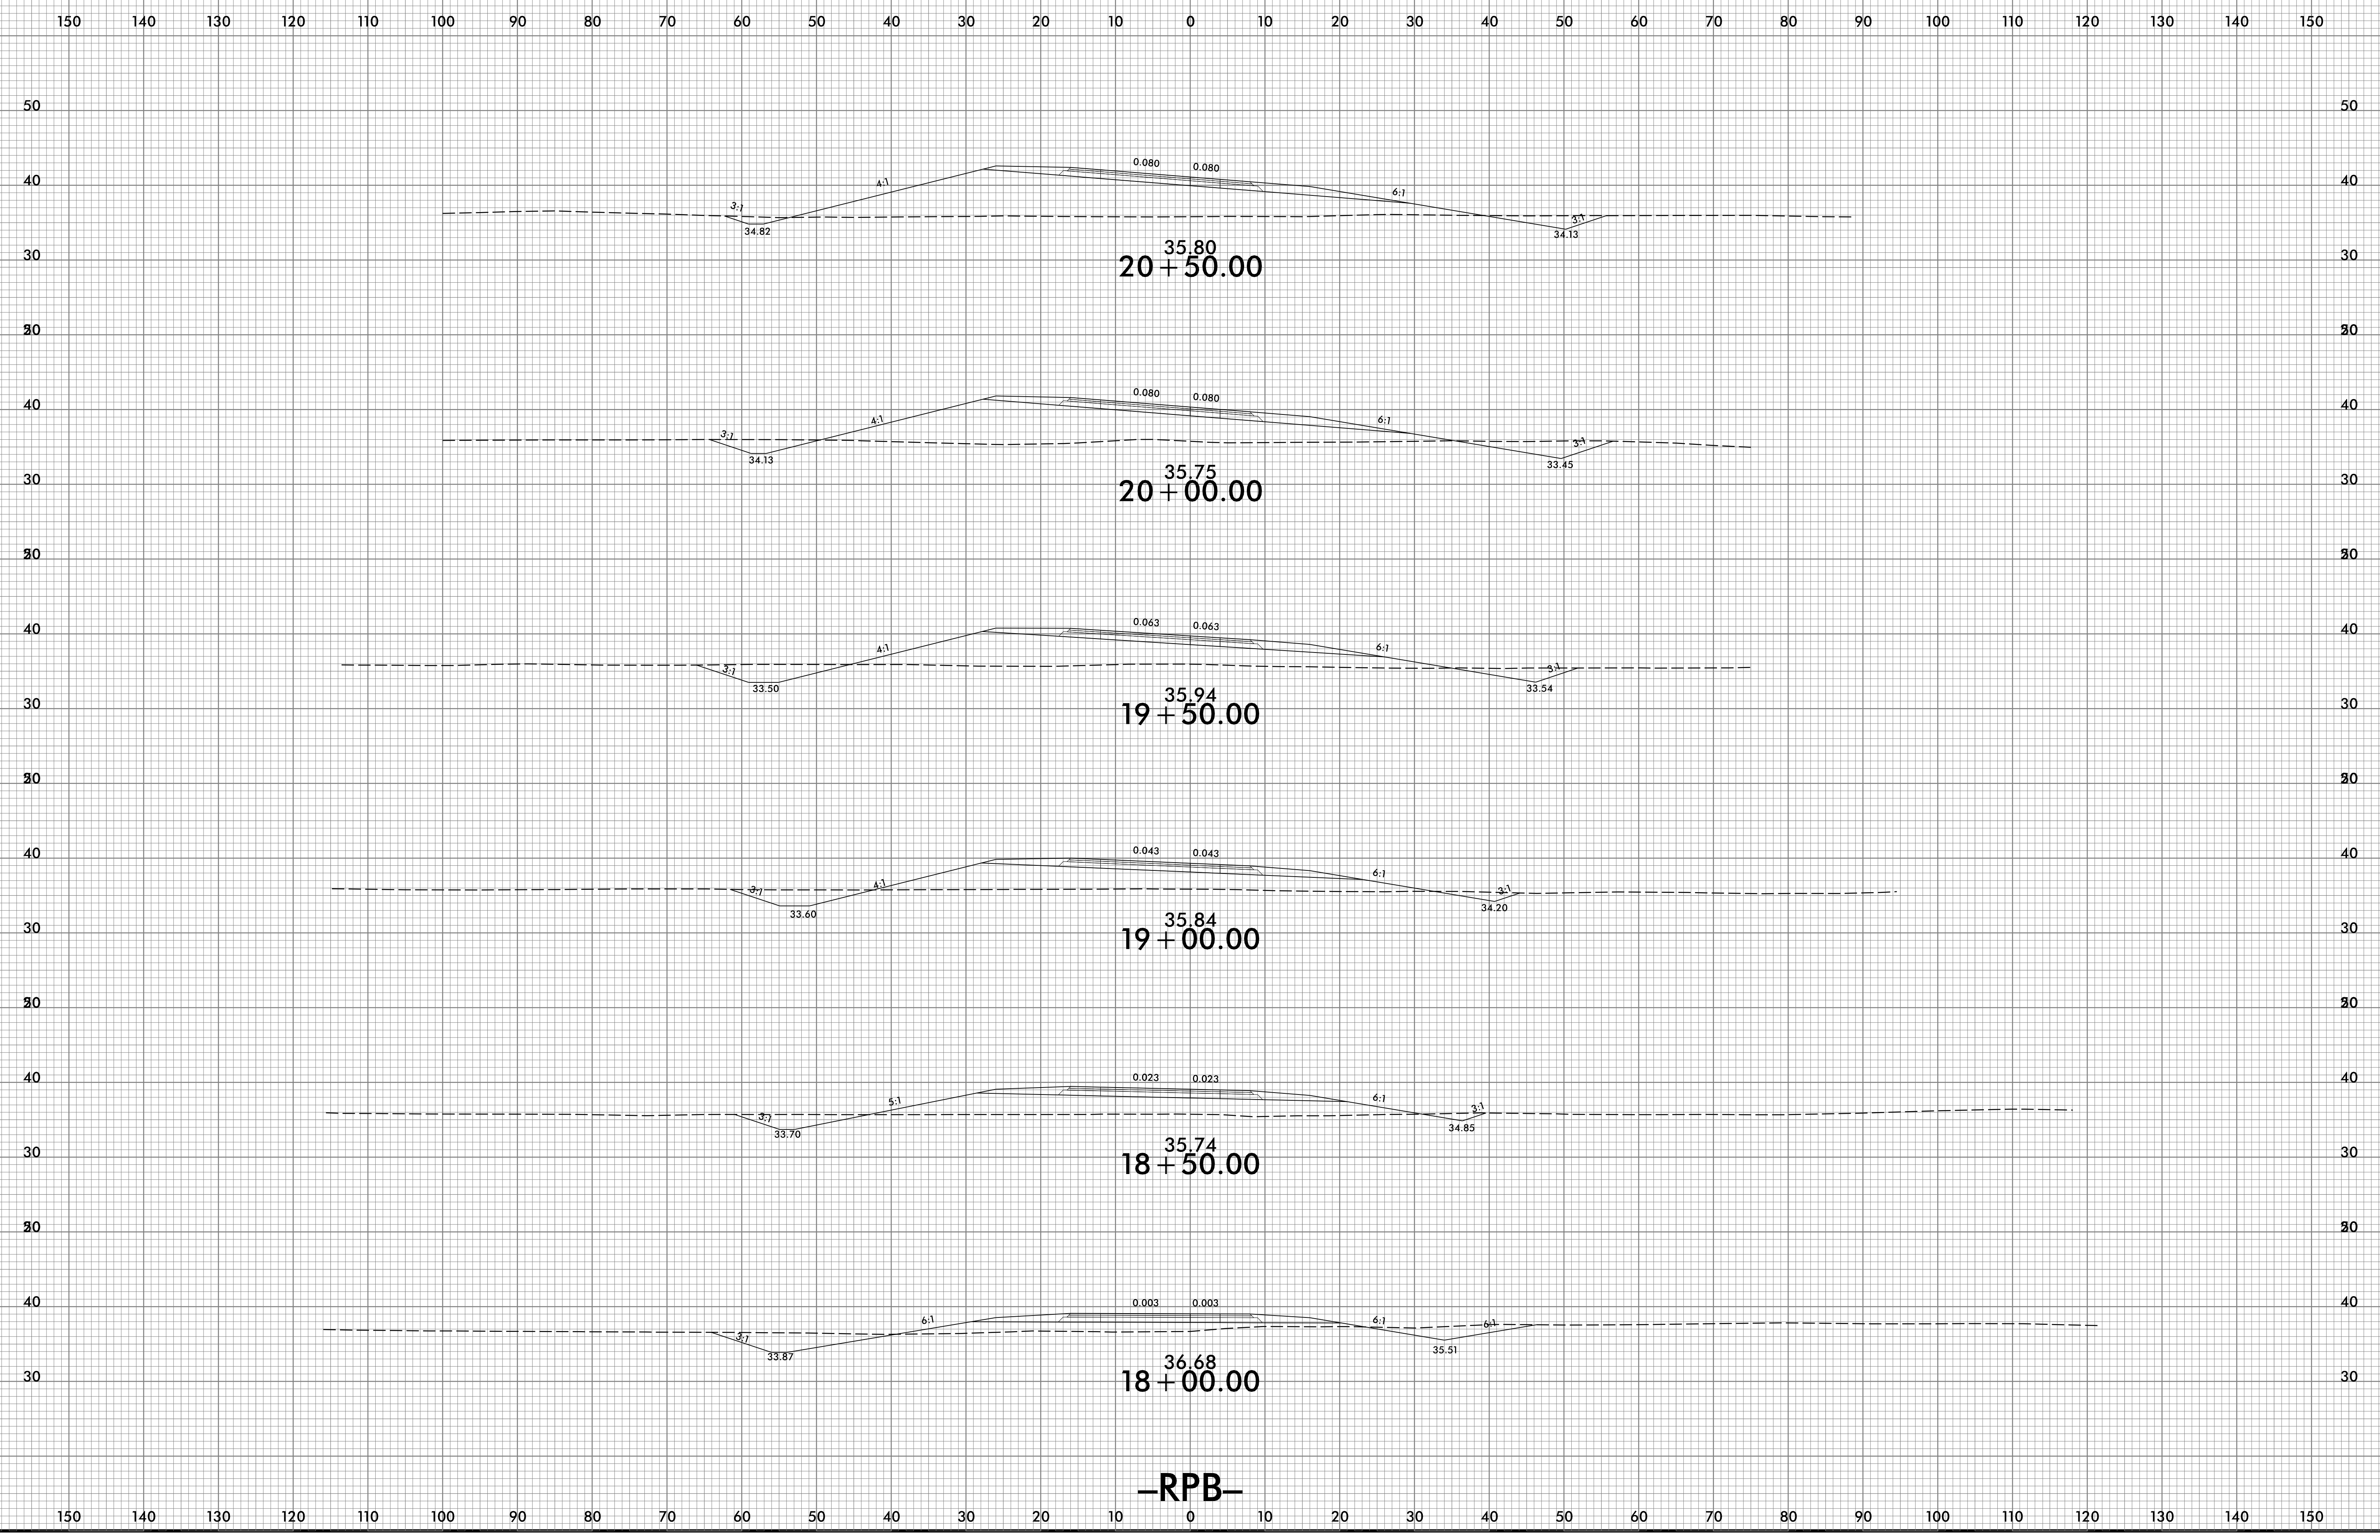

6/23/16

-RPB-

4/4/2022
\\sccr-2561ca_red\xp1_rpb.dgn
User: rpb