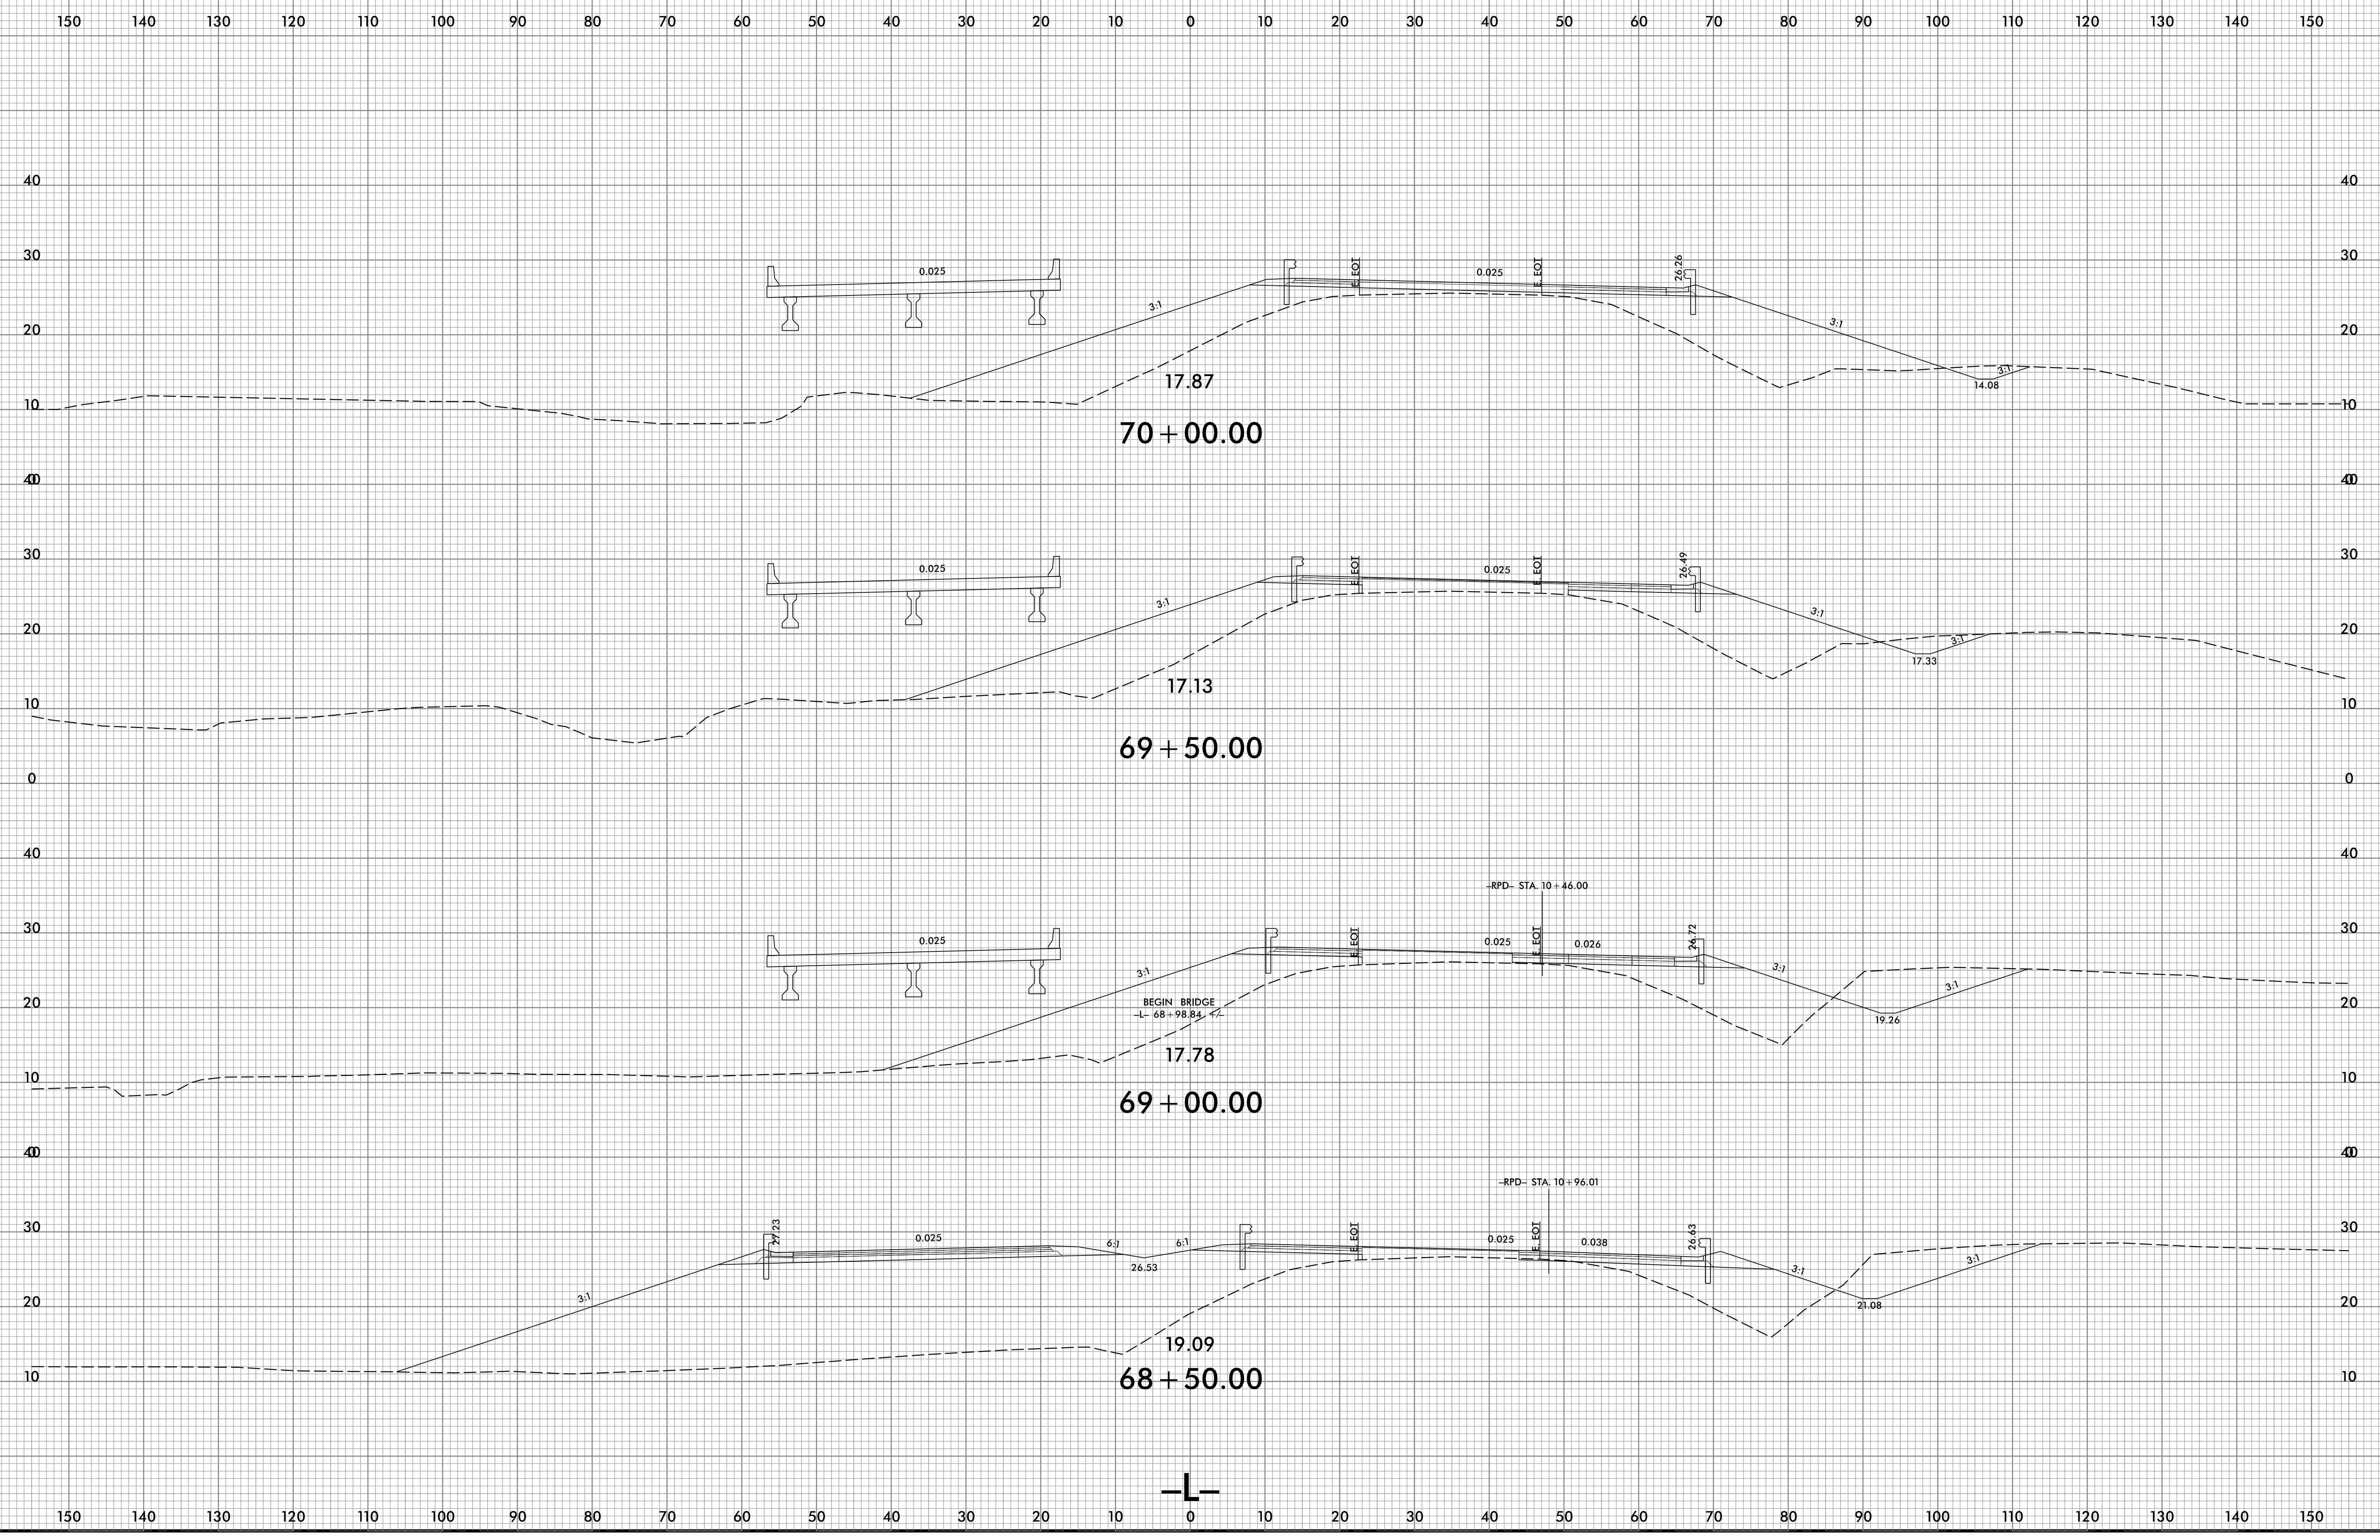

6/23/16

8/26/2022
X:\S\NR\2561CA_Rdu_xpl.dgn
User:rae-gre