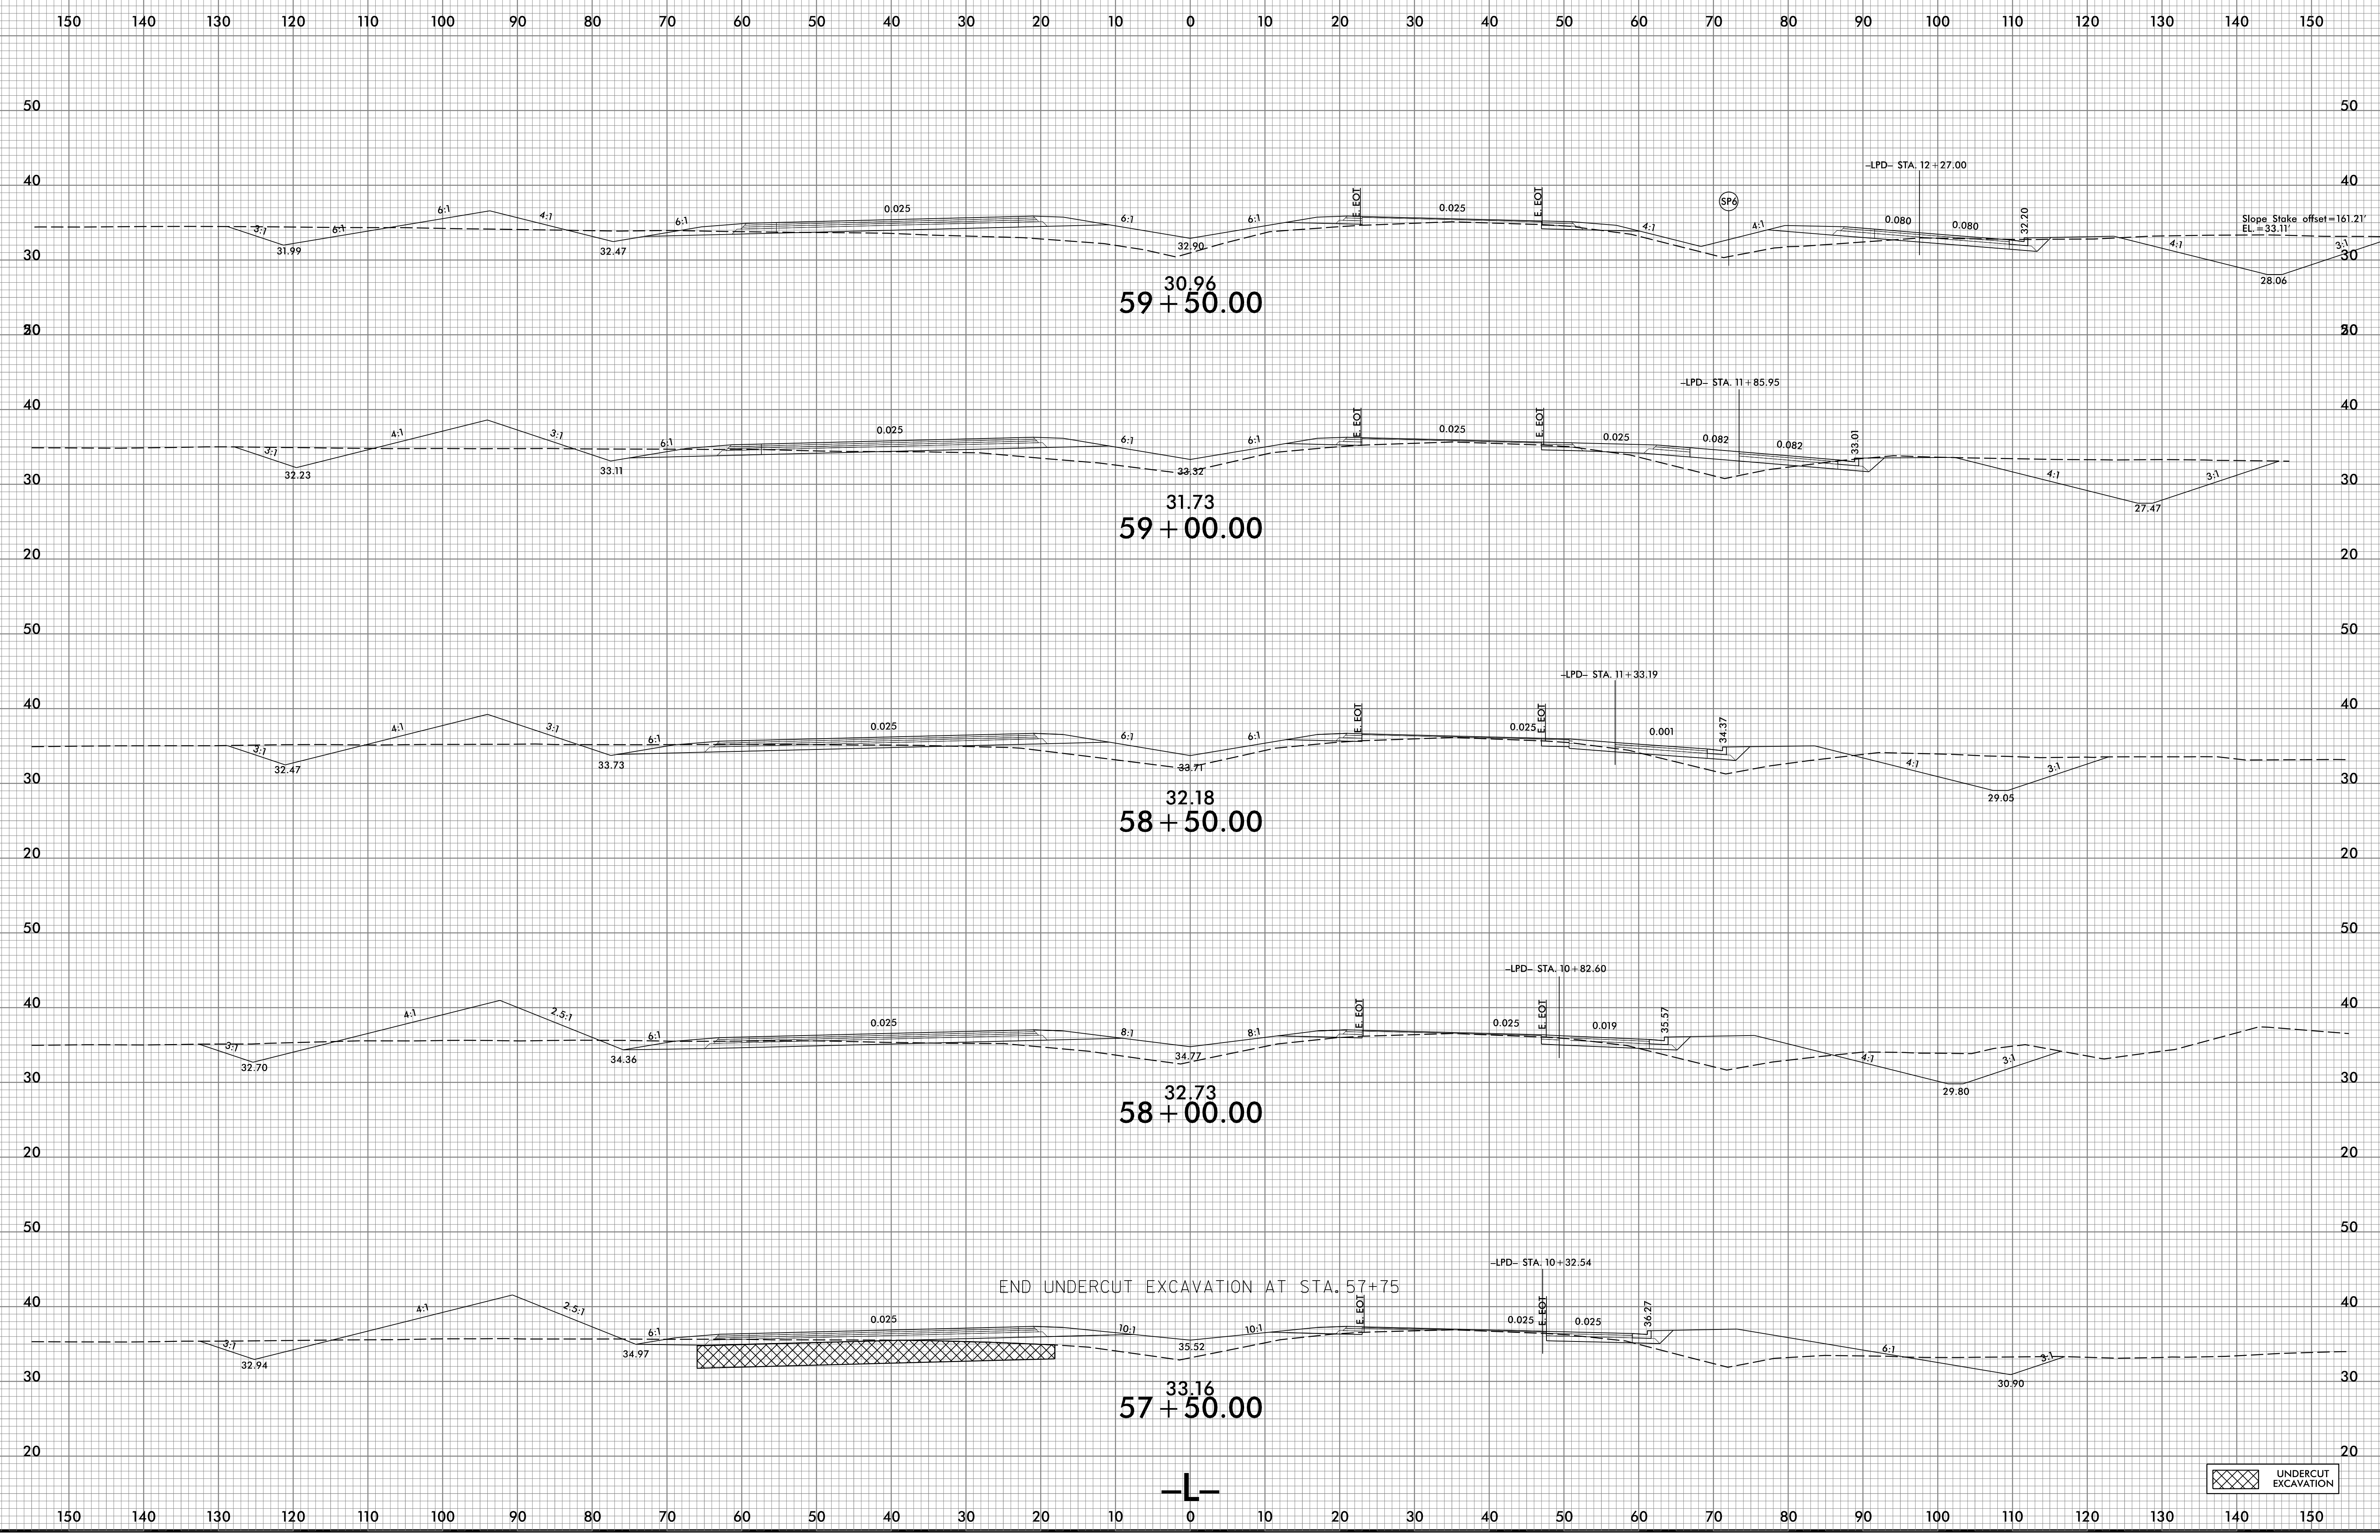

6/23/16

8/26/2022
C:\Users\jrd\OneDrive\Documents\2561CA_Rdy_xpl.dgn
jrd

UNDERCUT EXCAVATION