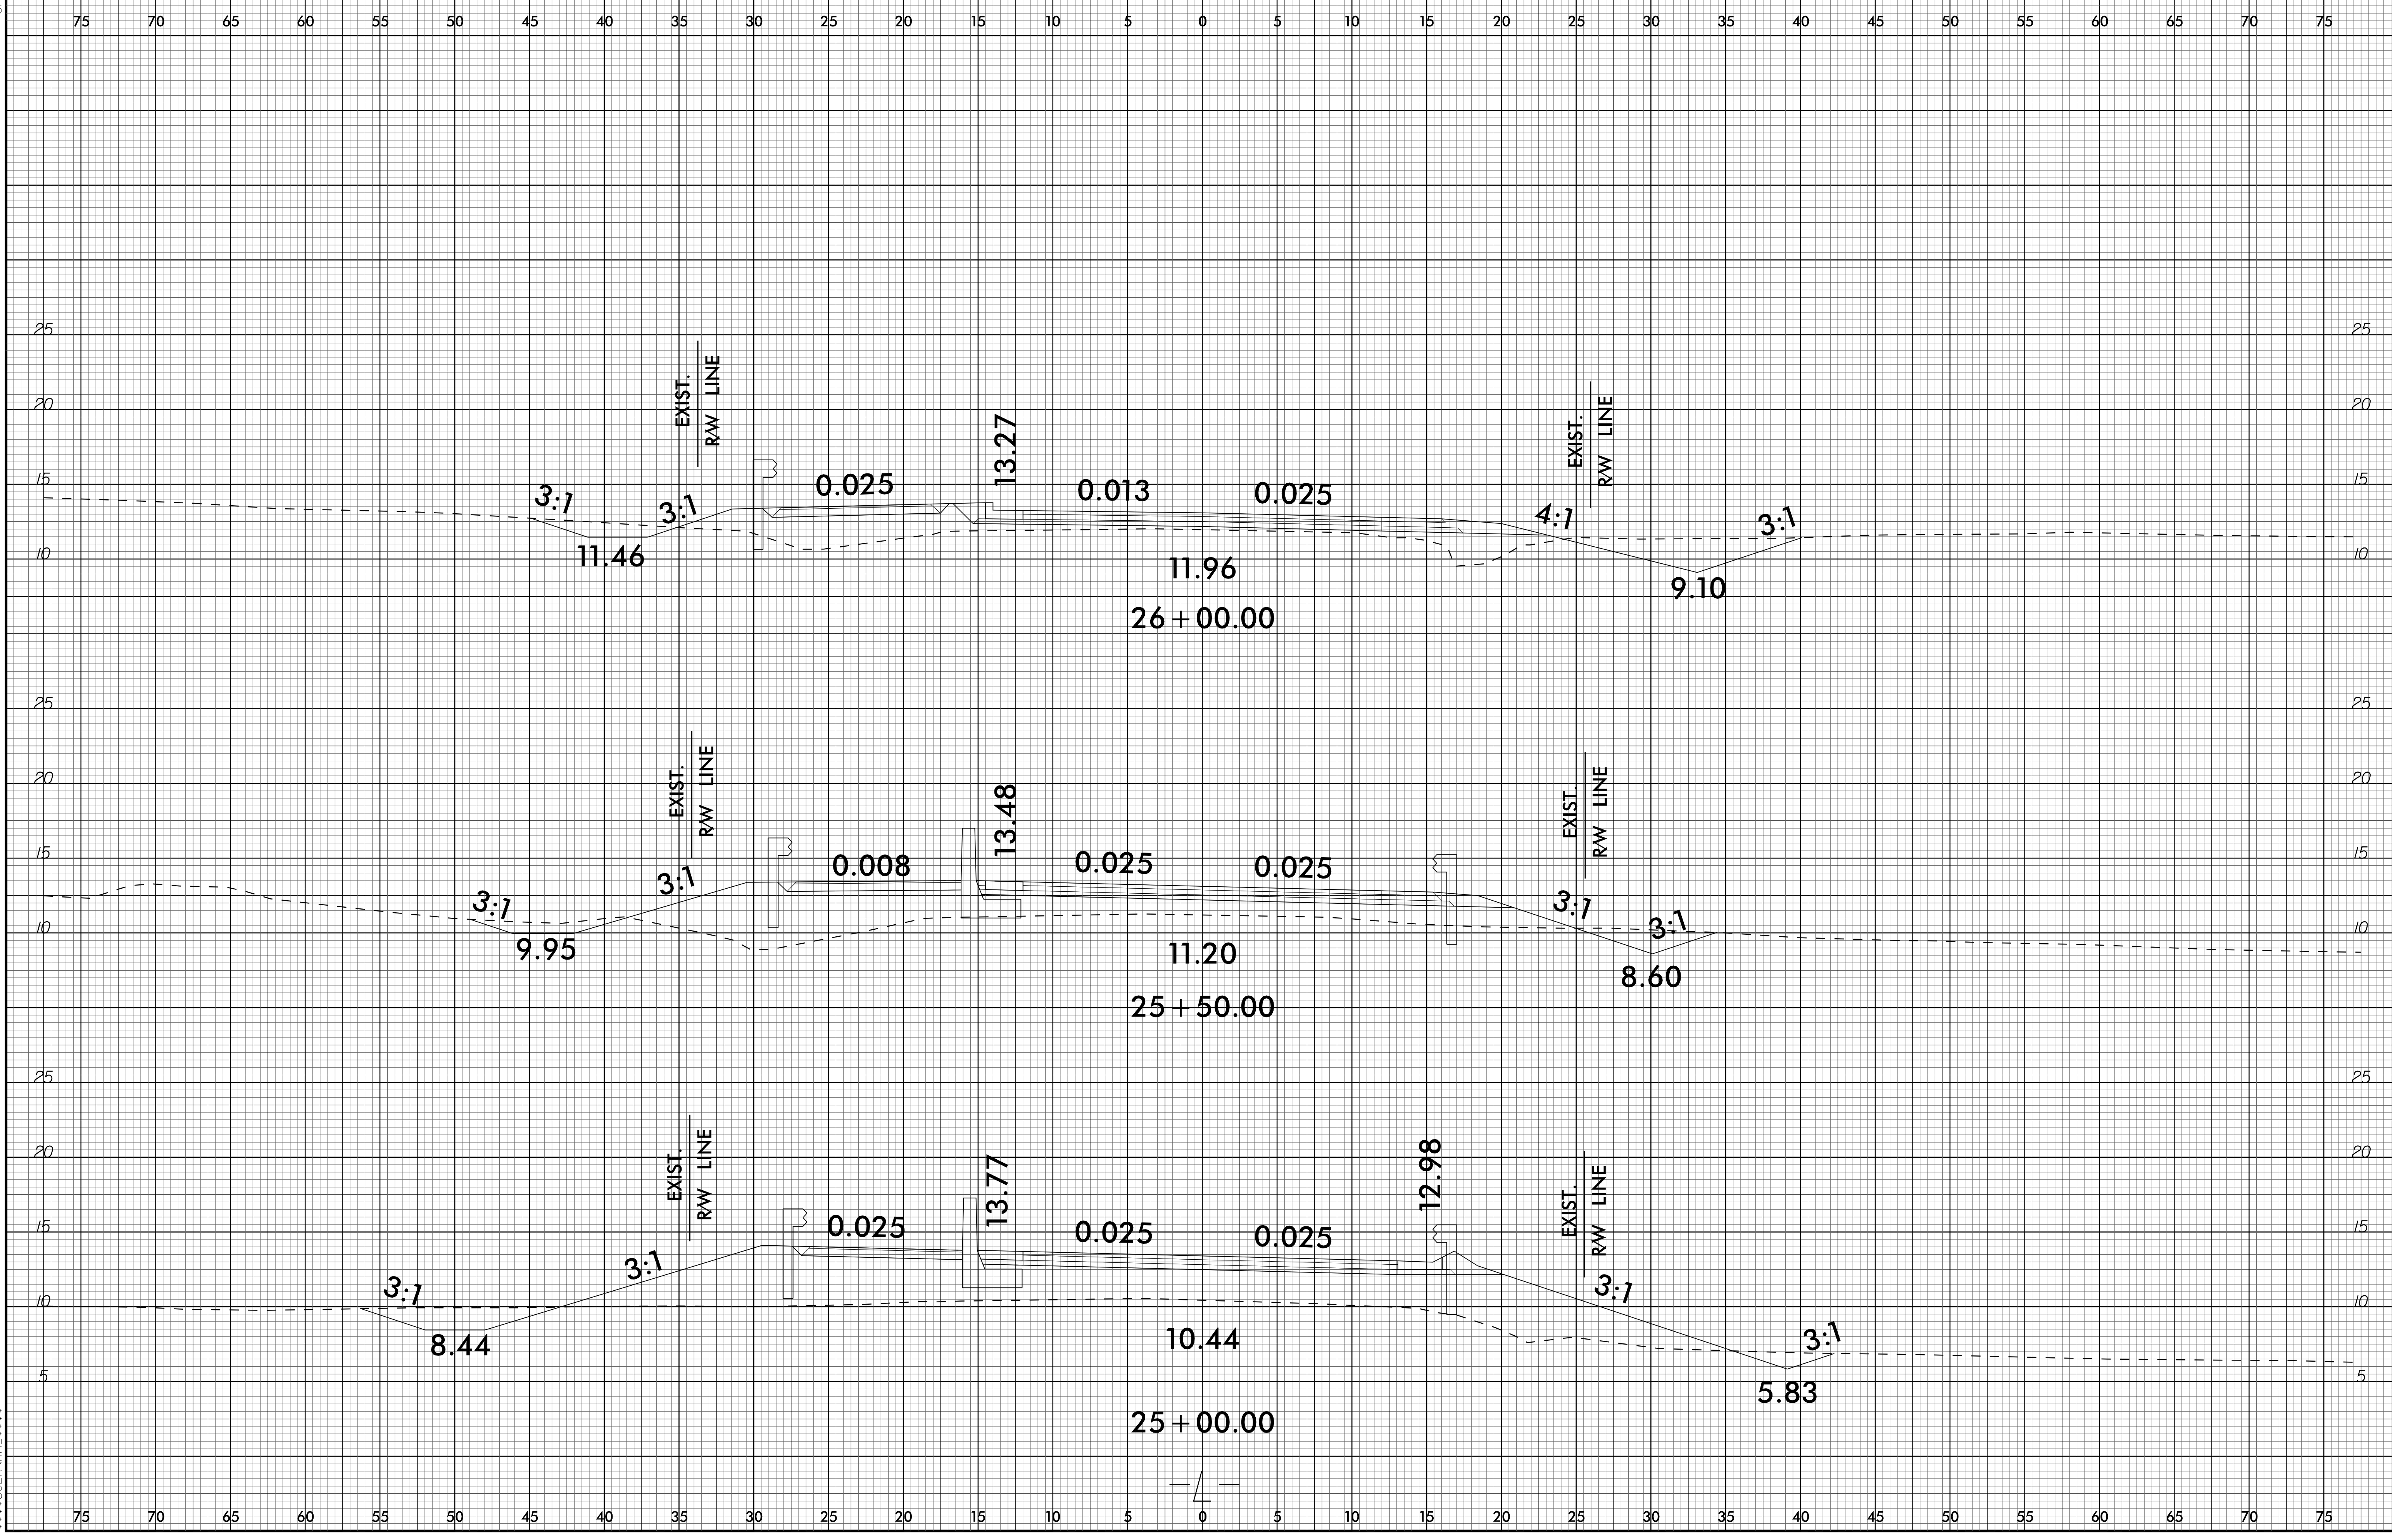

6/23/16

22-FEB-2023 16:04
 R:\Projects\2023\00160\0160-Modeling\BR0160_Rdy_xpl.L - With Logo.dgn
 \$\$\$USER\$\$\$