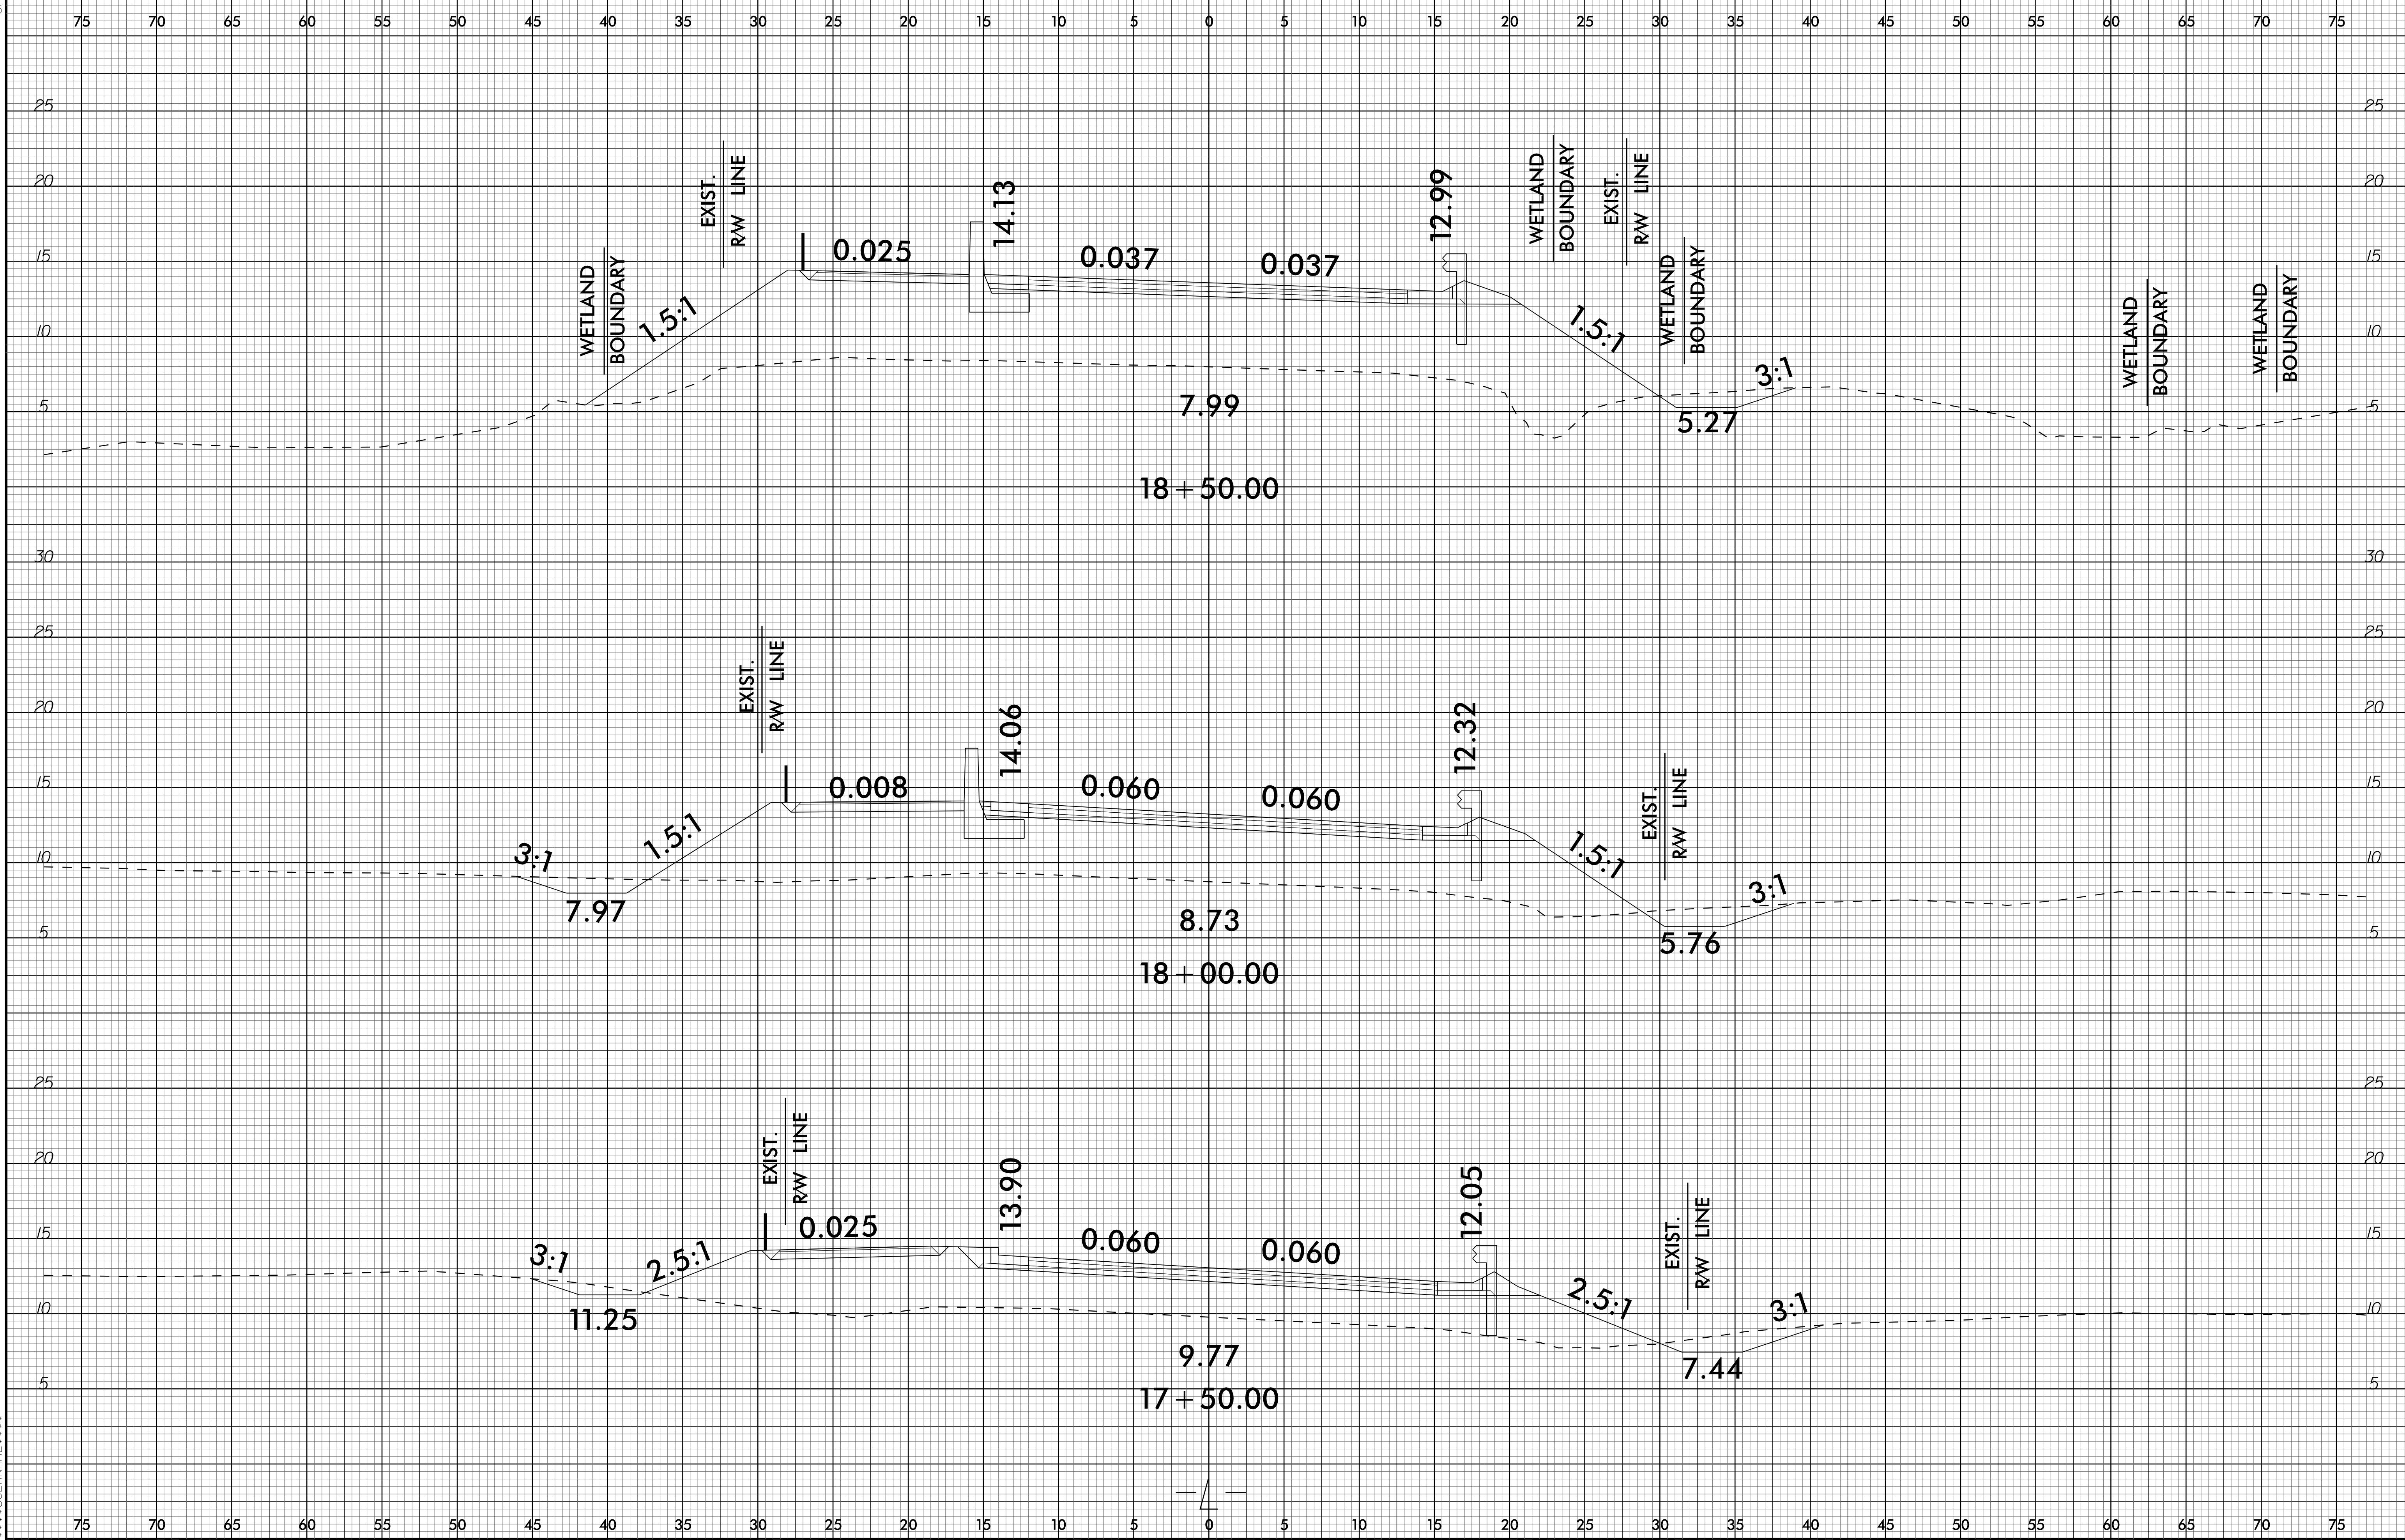

6/23/16

22-FEB-2023 16:03
R:\Projects\2023\0160\0160-Modeling\BR0160_Rdy_xpl.L - With Logo.dgn
\$\$\$\$\$USER\$NAME\$\$\$\$\$