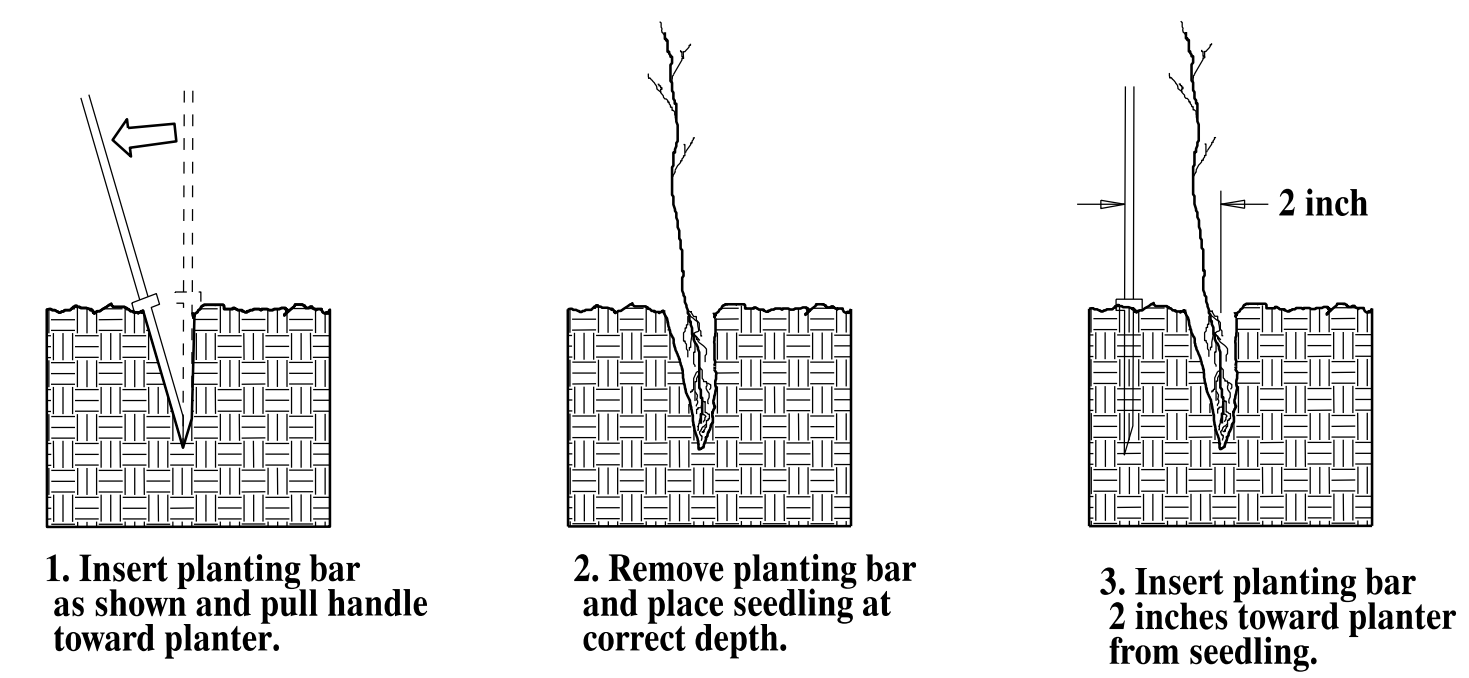

PLANTING DETAILS

SEEDLING / LINER BAREROOT PLANTING DETAIL

HEALING IN

1. Locate a healing-in site in a shady, well protected area.
2. Excavate a flat bottom trench 12 inches deep and provide drainage.

3. Backfill the trench with 2 inches well rotted sawdust. Place a 2 inch layer of well rotted sawdust at a sloping angle at one end of the trench.

4. Place a single layer of plants against the sloping end so that the root collar is at ground level.

5. Place a 2 inch layer of well rotted sawdust over the roots maintaining a sloping angle.

6. Repeat layers of plants and sawdust as necessary and water thoroughly.

DIBBLE PLANTING METHOD USING THE KBC PLANTING BAR

1. Insert planting bar as shown and pull handle toward planter.
2. Remove planting bar and place seedling at correct depth.
3. Insert planting bar 2 inches toward planter from seedling.

KBC PLANTING BAR
Planting bar shall have a blade with a triangular cross section, and shall be 12 inches long, 4 inches wide and 1 inch thick at center.

ROOT PRUNING
All seedlings shall be root pruned, if necessary, so that no roots extend more than 10 inches below the root collar.