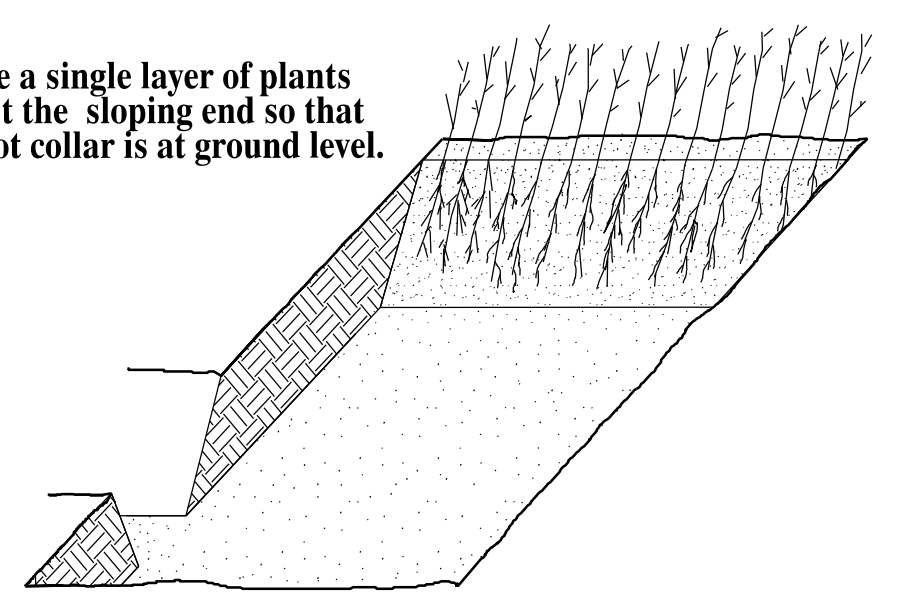

PLANTING DETAILS

SEEDLING / LINER BAREROOT PLANTING DETAIL

HEALING IN

1. Locate a healing-in site in a shady, well protected area.
2. Excavate a flat bottom trench 12 inches deep and provide drainage.

3. Backfill the trench with 2 inches well rotted sawdust. Place a 2 inch layer of well rotted sawdust at a sloping angle at one end of the trench.

4. Place a single layer of plants against the sloping end so that the root collar is at ground level.

5. Place a 2 inch layer of well rotted sawdust over the roots maintaining a sloping angle.

6. Repeat layers of plants and sawdust as necessary and water thoroughly.

DIBBLE PLANTING METHOD USING THE KBC PLANTING BAR

1. Insert planting bar as shown and pull handle toward planter.
2. Remove planting bar and place seedling at correct depth.
3. Insert planting bar 2 inches toward planter from seedling.

REFORESTATION

- TREE REFORESTATION SHALL BE PLANTED 6 FT. TO 10 FT. ON CENTER, RANDOM SPACING, AVERAGING 8 FT. ON CENTER, APPROXIMATELY 680 PLANTS PER ACRE.

REFORESTATION

MIXTURE, TYPE, SIZE, AND FURNISH SHALL CONFORM TO THE FOLLOWING: