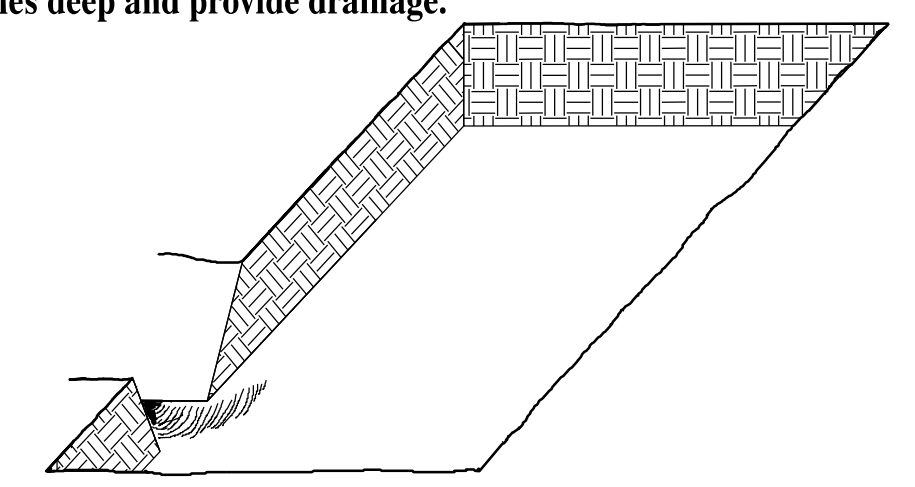

PLANTING DETAILS

SEEDLING / LINER BAREROOT PLANTING DETAIL

HEALING IN

1. Locate a healing-in site in a shady, well protected area.
2. Excavate a flat bottom trench 12 inches deep and provide drainage.

3. Backfill the trench with 2 inches well rotted sawdust. Place a 2 inch layer of well rotted sawdust at a sloping angle at one end of the trench.

4. Place a single layer of plants against the sloping end so that the root collar is at ground level.

5. Place a 2 inch layer of well rotted sawdust over the roots maintaining a sloping angle.

6. Repeat layers of plants and sawdust as necessary and water thoroughly.

DIBBLE PLANTING METHOD USING THE KBC PLANTING BAR

1. Insert planting bar as shown and pull handle toward planter.
2. Remove planting bar and place seedling at correct depth.
3. Insert planting bar 2 inches toward planter from seedling.

REFORESTATION

- TREE REFORESTATION SHALL BE PLANTED 6 FT. TO 10 FT. ON CENTER, RANDOM SPACING, AVERAGING 8 FT. ON CENTER, APPROXIMATELY 680 PLANTS PER ACRE.

REFORESTATION

MIXTURE, TYPE, SIZE, AND FURNISH SHALL CONFORM TO THE FOLLOWING: