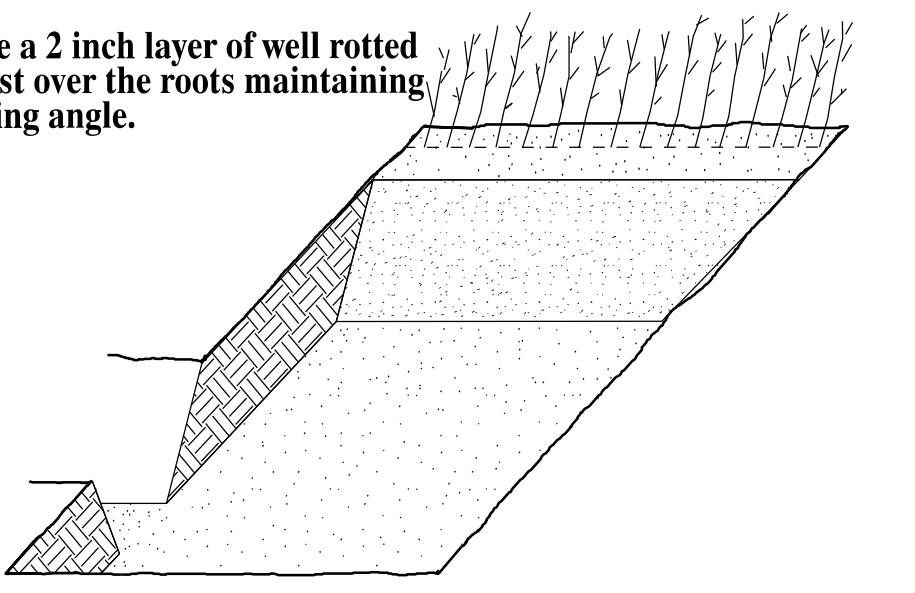

PLANTING DETAILS

SEEDLING / LINER BAREROOT PLANTING DETAIL

HEALING IN

1. Locate a healing-in site in a shady, well protected area.
2. Excavate a flat bottom trench 12 inches deep and provide drainage.

3. Backfill the trench with 2 inches well rotted sawdust. Place a 2 inch layer of well rotted sawdust at a sloping angle at one end of the trench.

4. Place a single layer of plants against the sloping end so that the root collar is at ground level.

5. Place a 2 inch layer of well rotted sawdust over the roots maintaining a sloping angle.

6. Repeat layers of plants and sawdust as necessary and water thoroughly.

DIBBLE PLANTING METHOD USING THE KBC PLANTING BAR

1. Insert planting bar as shown and pull handle toward planter.
2. Remove planting bar and place seedling at correct depth.
3. Insert planting bar 2 inches toward planter from seedling.

REFORESTATION

- TREE REFORESTATION SHALL BE PLANTED 6 FT. TO 10 FT. ON CENTER, RANDOM SPACING, AVERAGING 8 FT. ON CENTER, APPROXIMATELY 680 PLANTS PER ACRE.

REFORESTATION

MIXTURE, TYPE, SIZE, AND FURNISH SHALL CONFORM TO THE FOLLOWING: