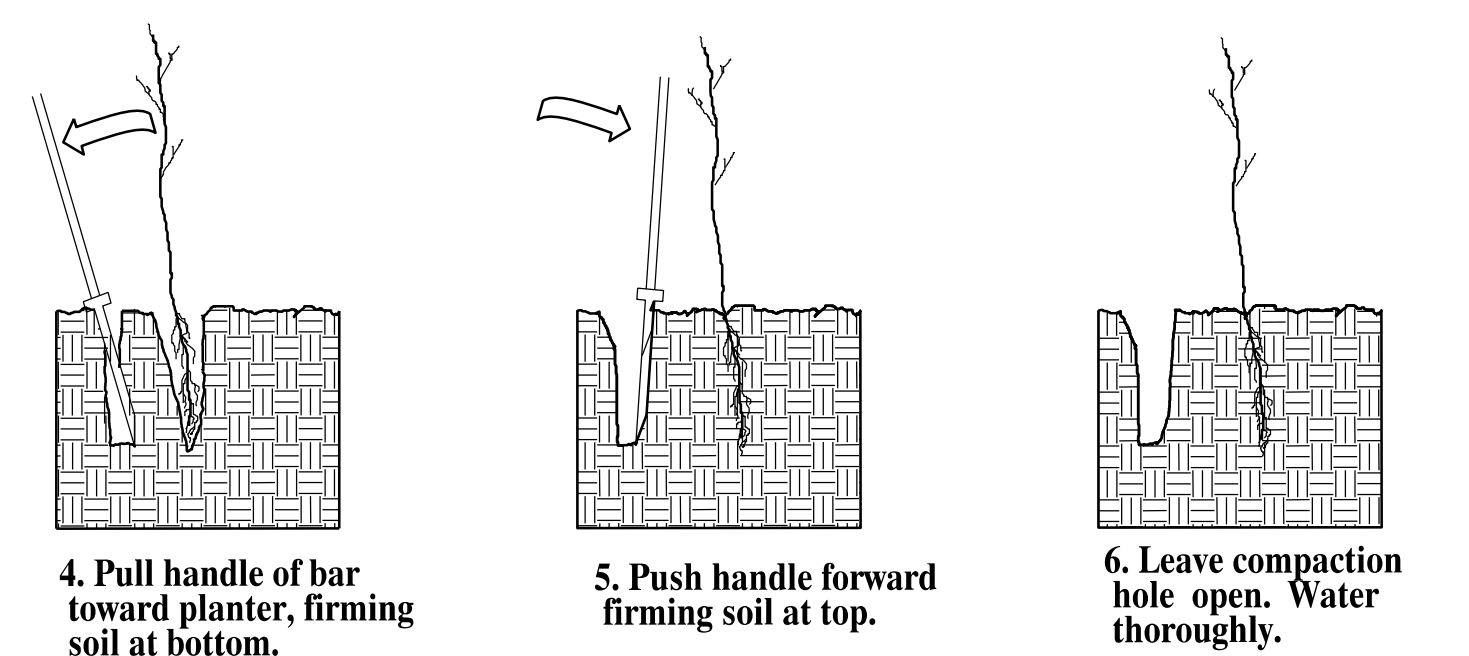

PLANTING DETAILS

SEEDLING / LINER BAREROOT PLANTING DETAIL

HEALING IN

1. Locate a healing-in site in a shady, well protected area.
2. Excavate a flat bottom trench 12 inches deep and provide drainage.

3. Backfill the trench with 2 inches well rotted sawdust. Place a 2 inch layer of well rotted sawdust at a sloping angle at one end of the trench.

4. Place a single layer of plants against the sloping end so that the root collar is at ground level.

5. Place a 2 inch layer of well rotted sawdust over the roots maintaining a sloping angle.

6. Repeat layers of plants and sawdust as necessary and water thoroughly.

DIBBLE PLANTING METHOD USING THE KBC PLANTING BAR

1. Insert planting bar as shown and pull handle toward planter.
2. Remove planting bar and place seedling at correct depth.
3. Insert planting bar 2 inches toward planter from seedling.

KBC PLANTING BAR
Planting bar shall have a blade with a triangular cross section, and shall be 12 inches long, 4 inches wide and 1 inch thick at center.

ROOT PRUNING
All seedlings shall be root pruned, if necessary, so that no roots extend more than 10 inches below the root collar.