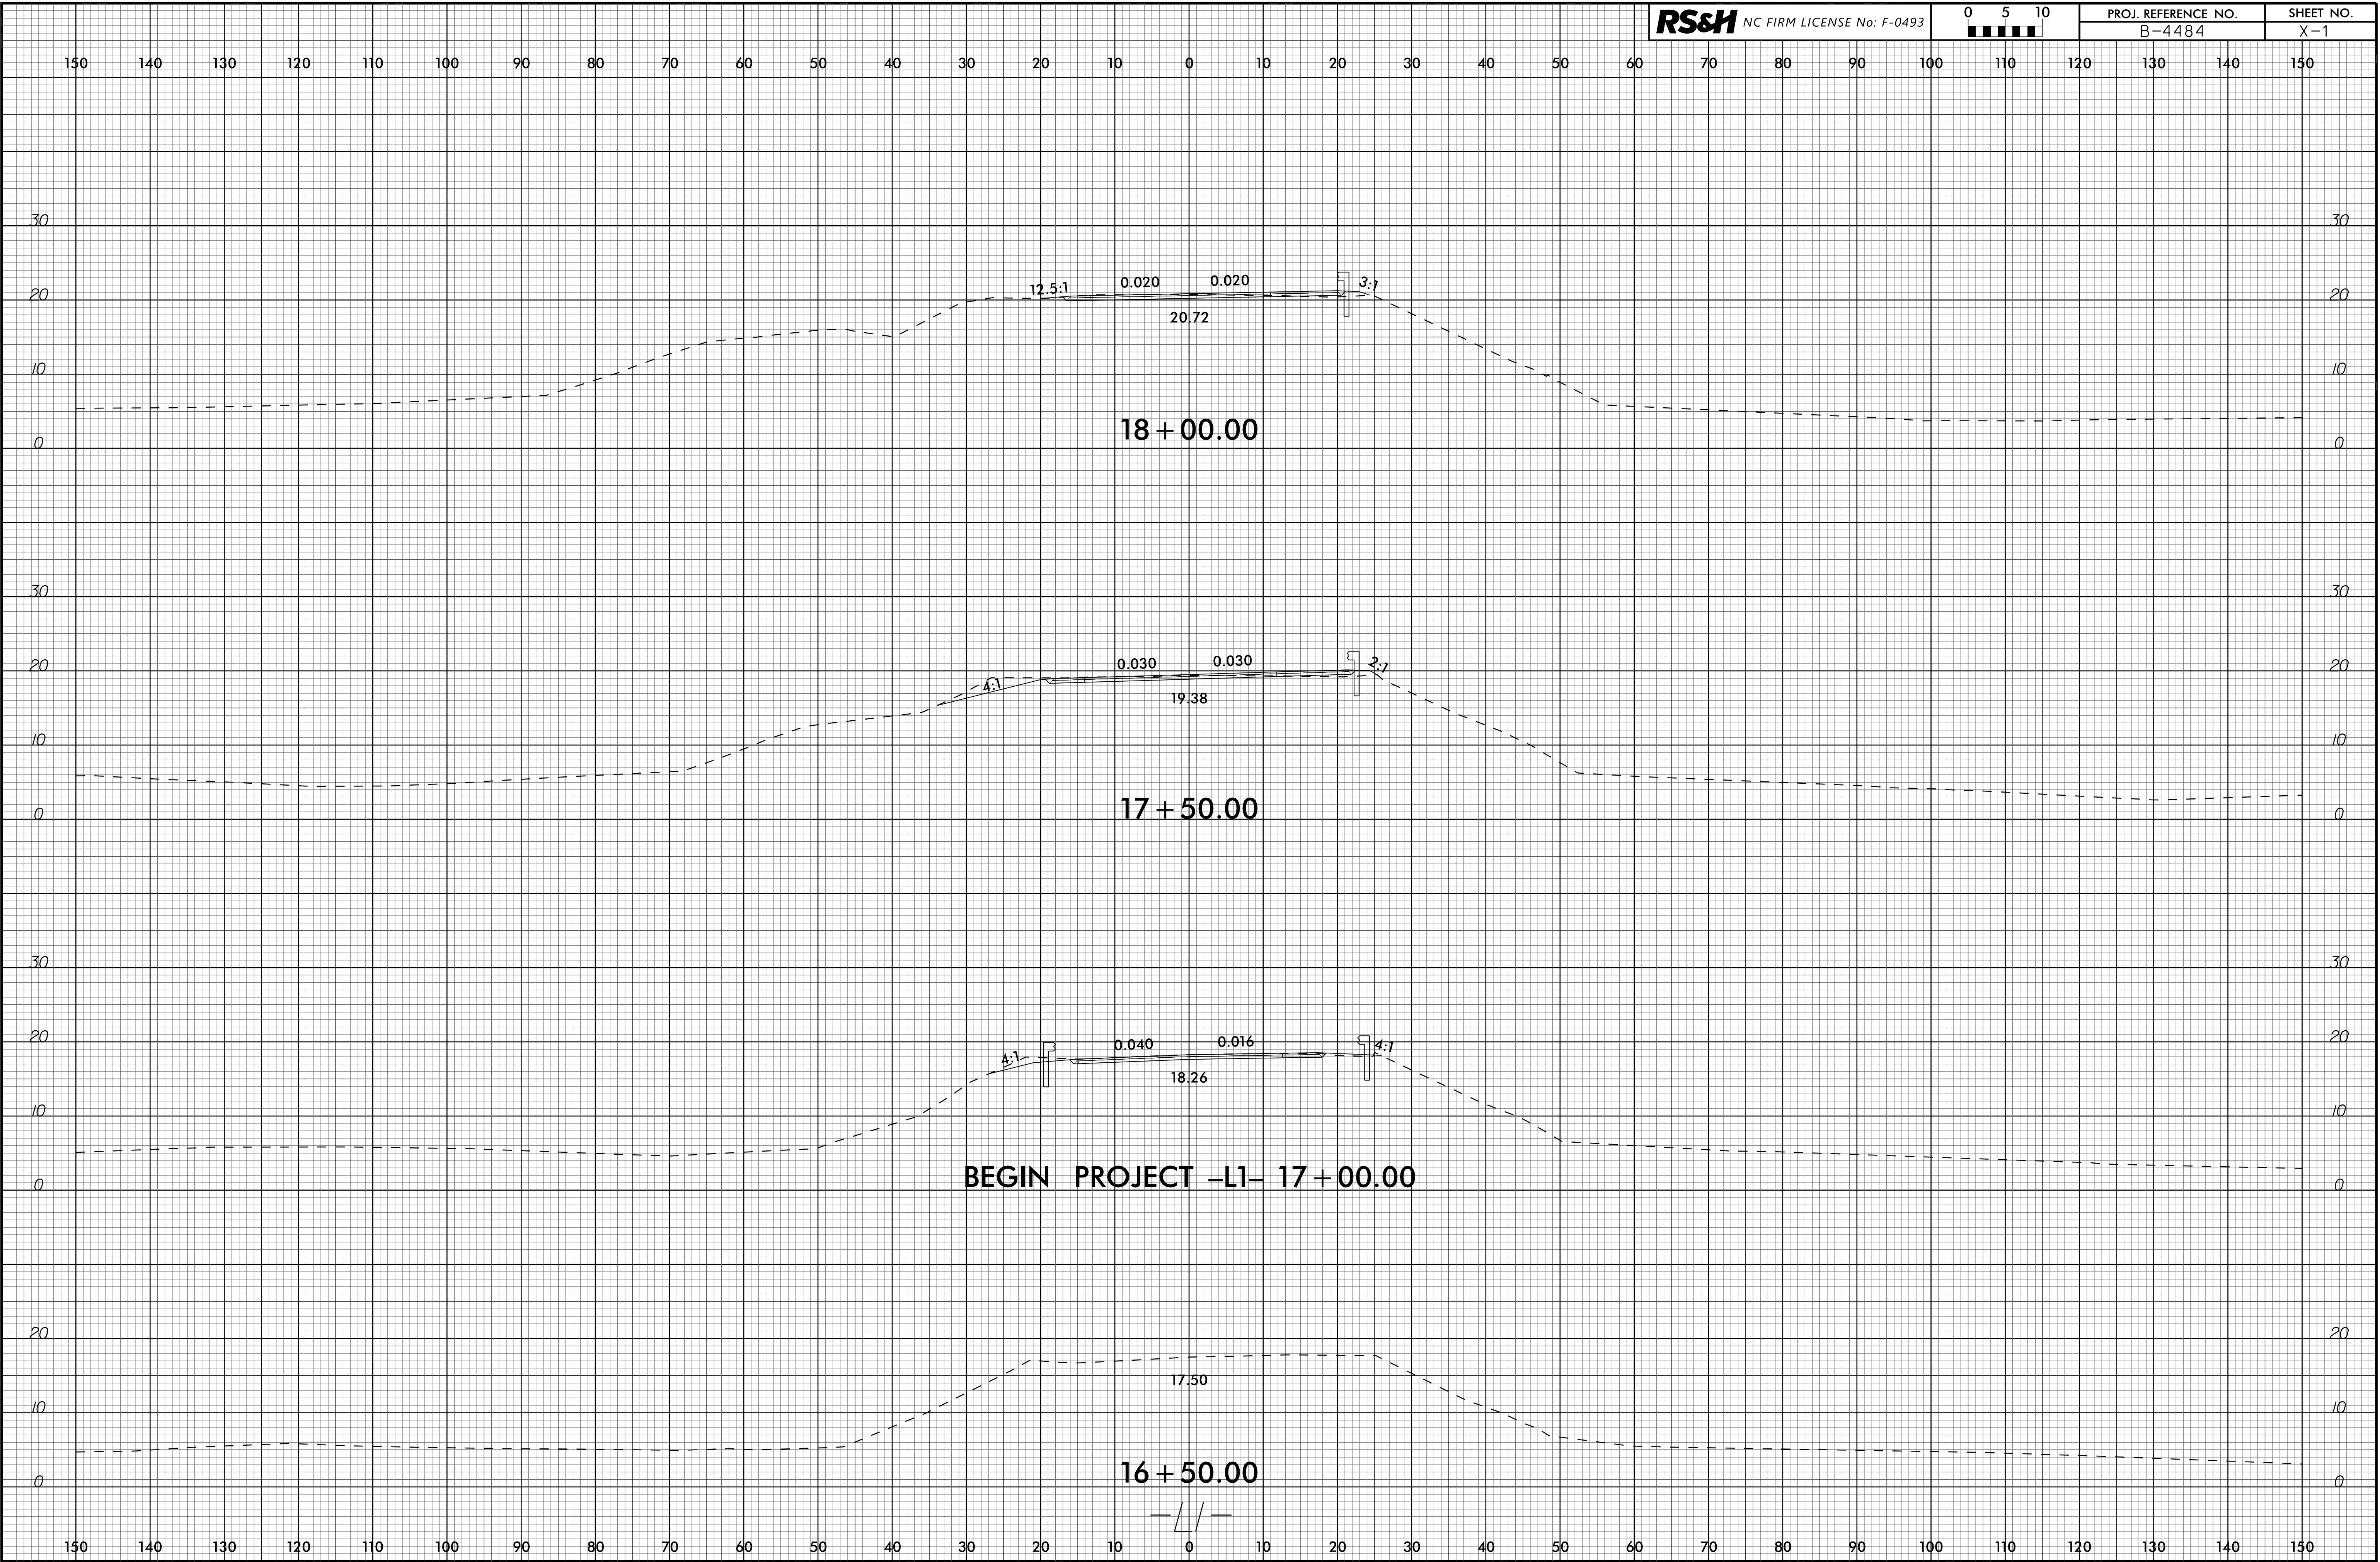

6/23/16

05-MAR-2020 07:02
S:\PROJECTS\B4484-Rd\Modelling\B4484-Rd\p1.L1.dgn