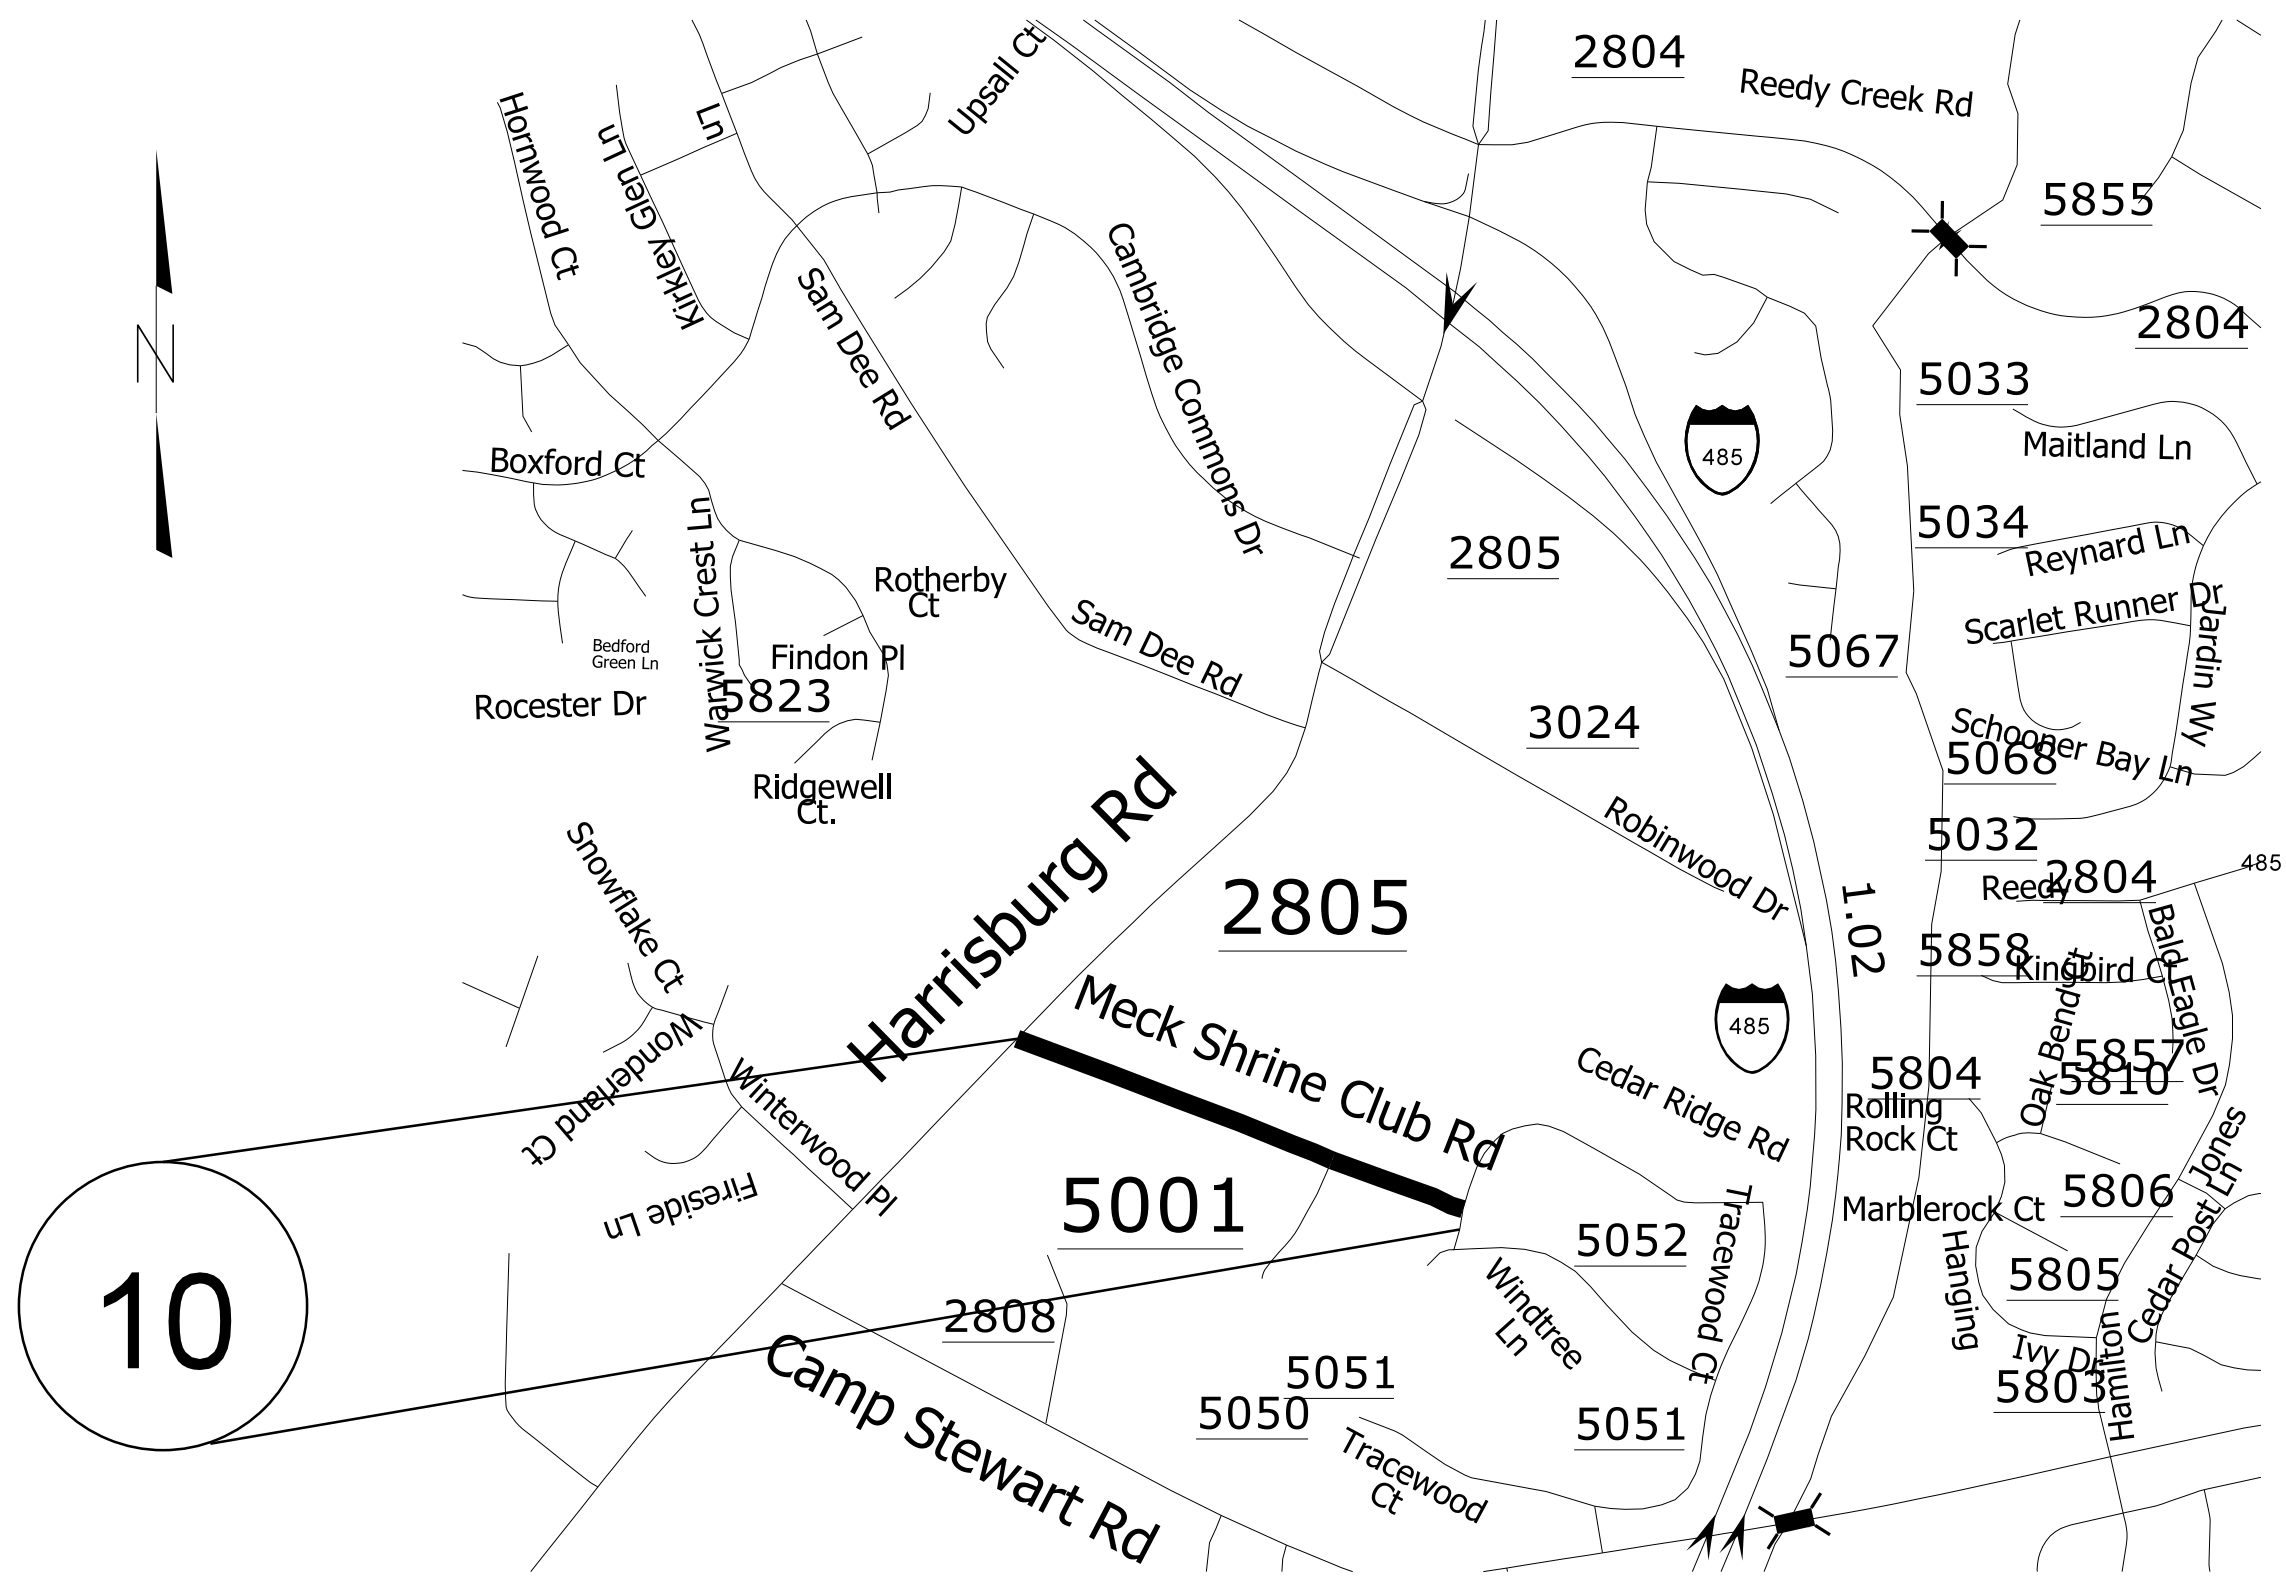

STATE	PROJECT NO.	SHEET NO.	TOTAL SHEETS
N.C.		6	
WBS NO.	2020CPT.J014.20601 2020CPT.J014.10601		

MAP

DESCRIPTION

10 SR 5001 Mecklenburg Shrine Club Rd.

FROM SR 2805 Harrisburg Rd to EOM.

2021 MECKLENBURG COUNTY RESURFACING		
SCALE	-NA-	
DATE	01/20	
DWG. BY	DBH	
DESIGN BY	DBH	
APPROVED		
		REVISIONS