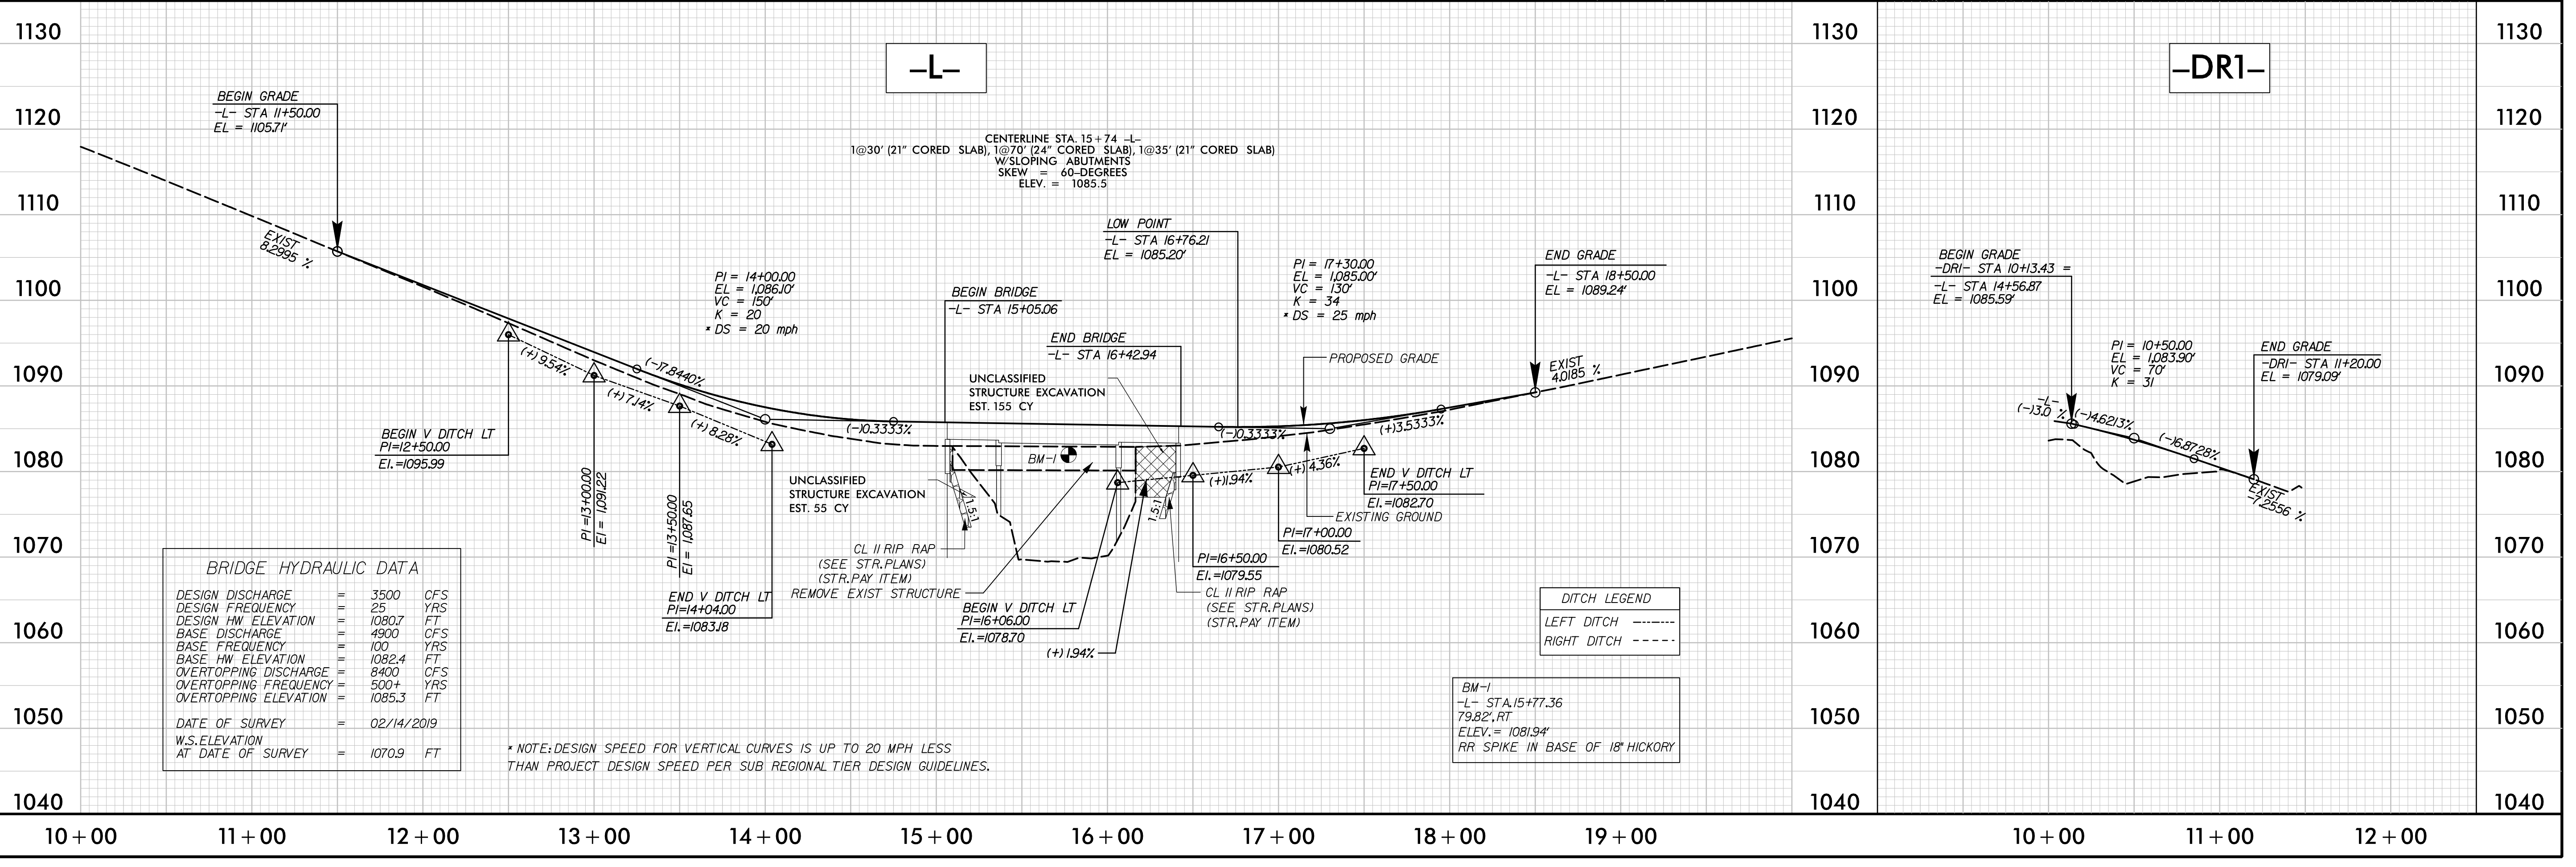

**DOCUMENT NOT CONSIDERED FINAL  
UNLESS ALL SIGNATURES COMPLETED**

8/17/19  
 11/8/2020  
 H:\Projects\2020\BR-0115\Drawings\Sheet\BR-0115\_rdy\_psh04.dgn