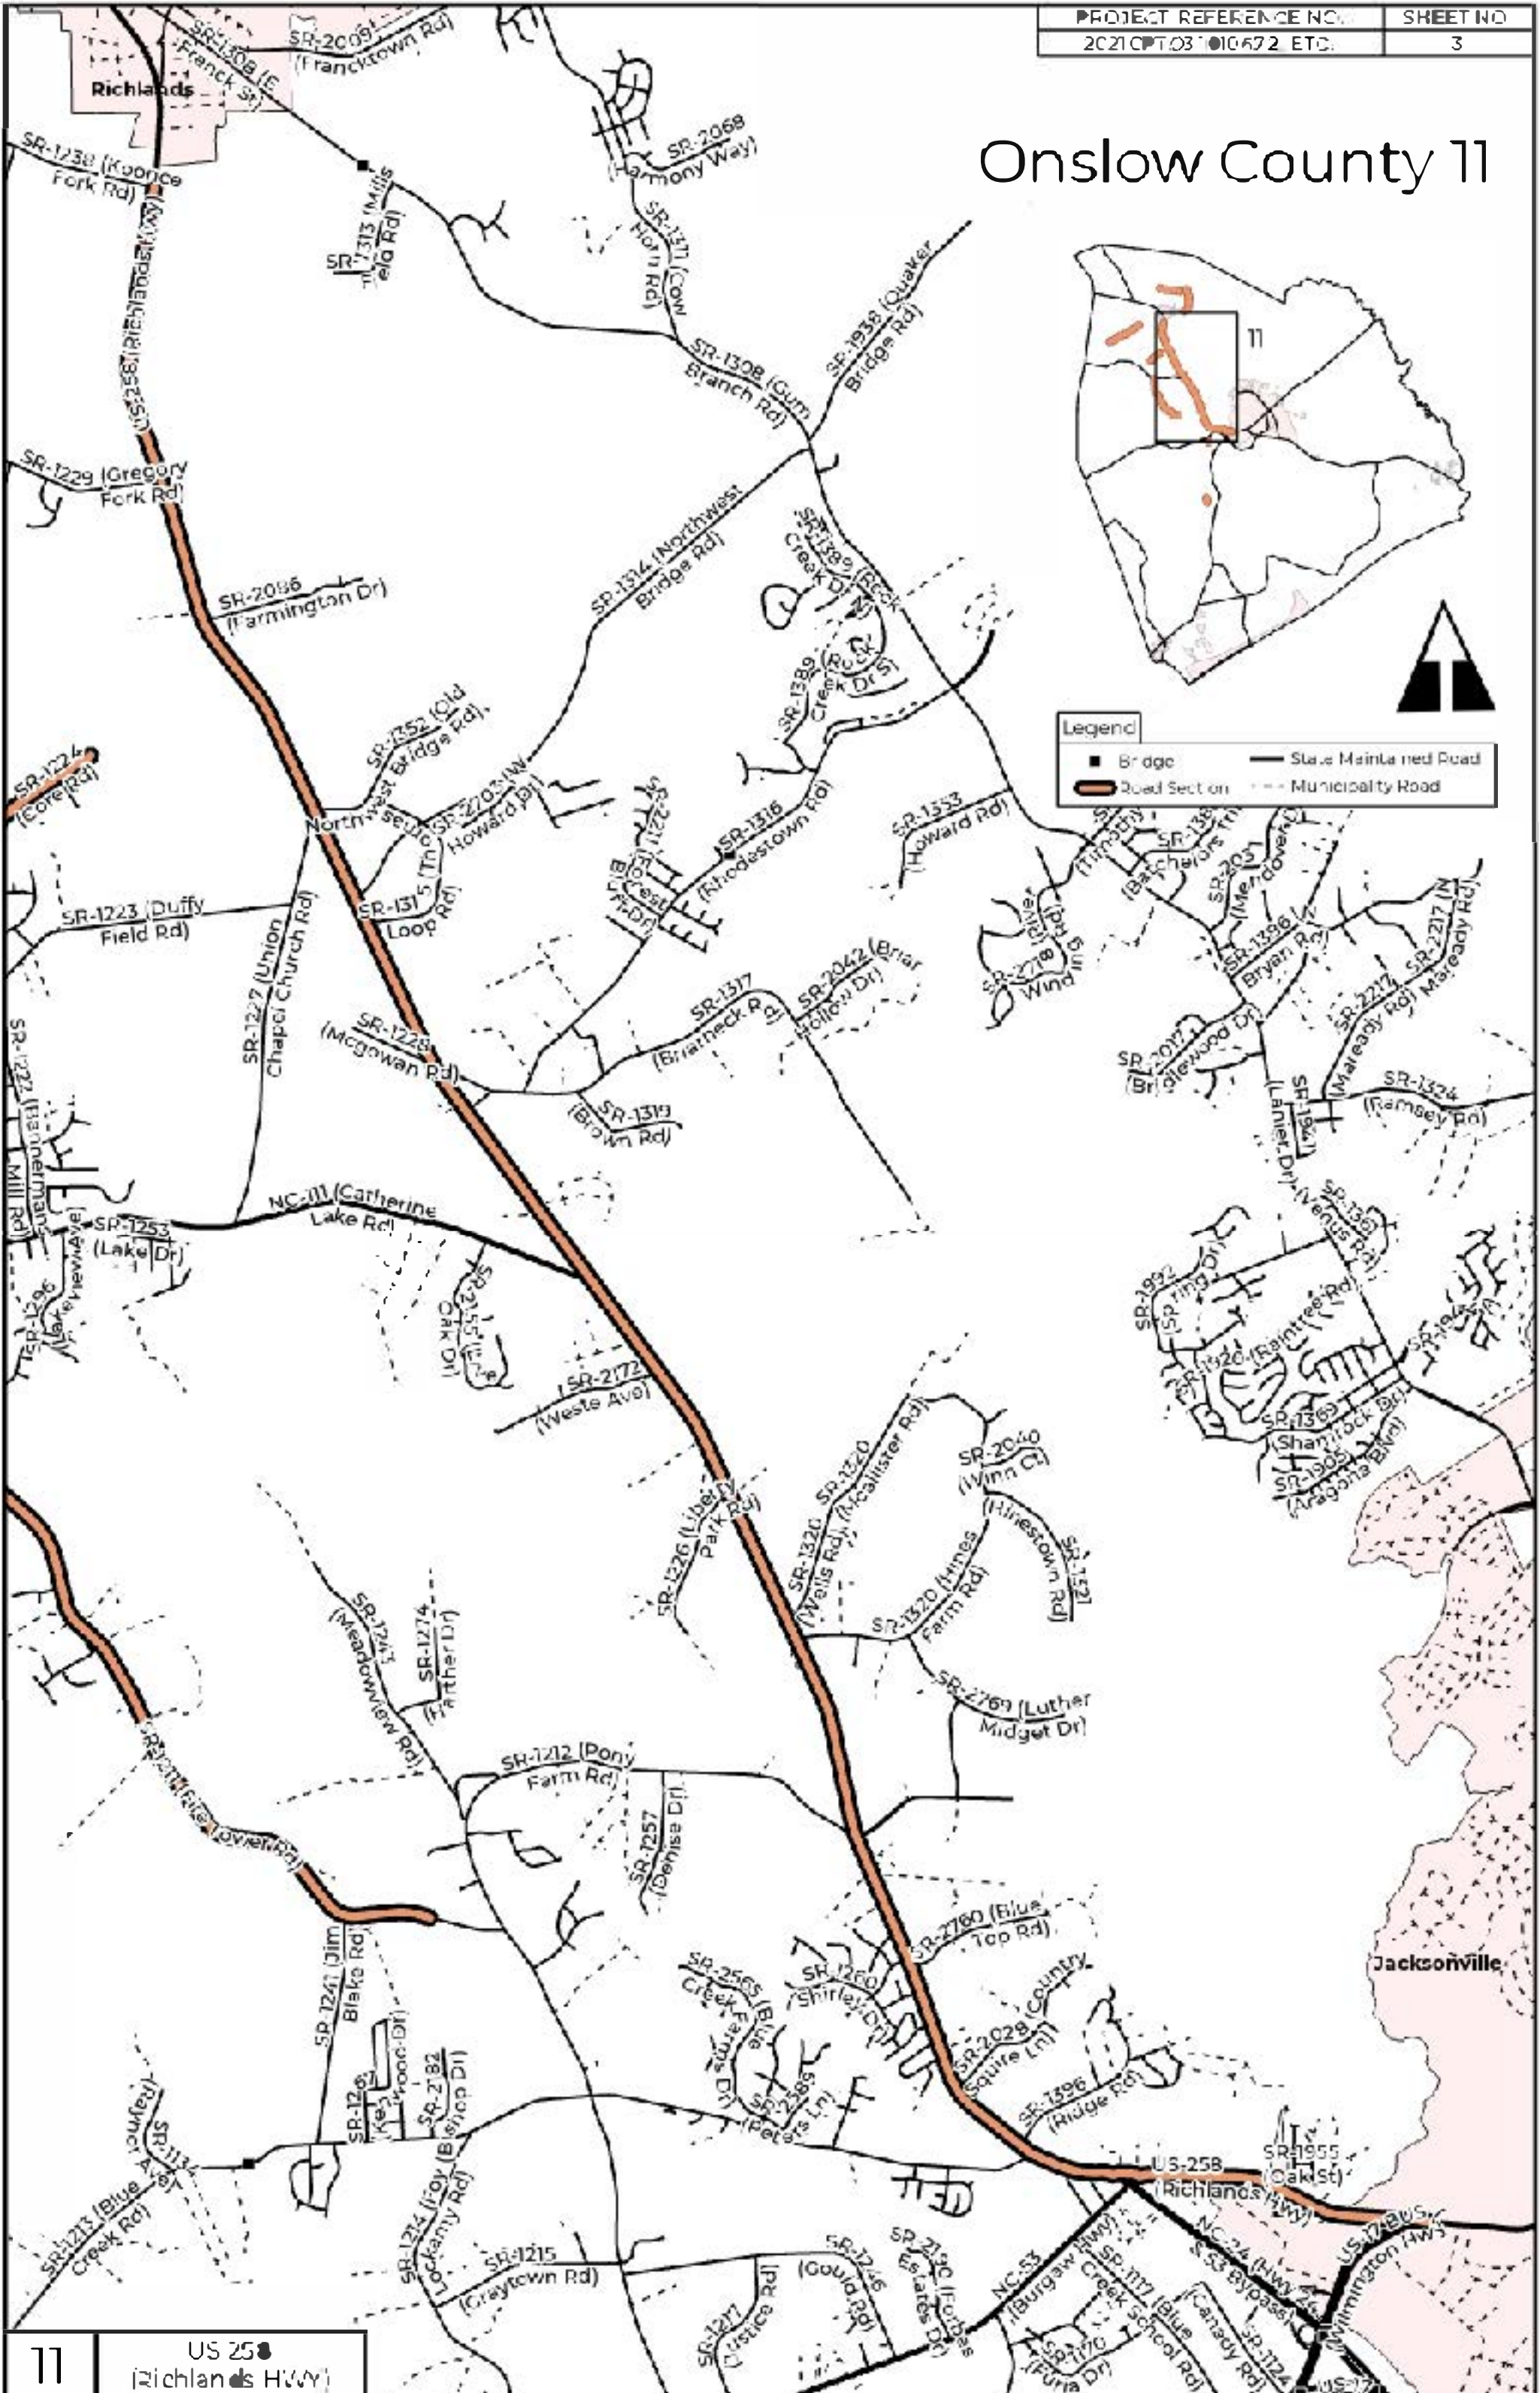

Onslow County 11

Legend

- Bridge
- State Maintained Road
- ▬ Road Section
- - - Municipality Road

Jacksonville