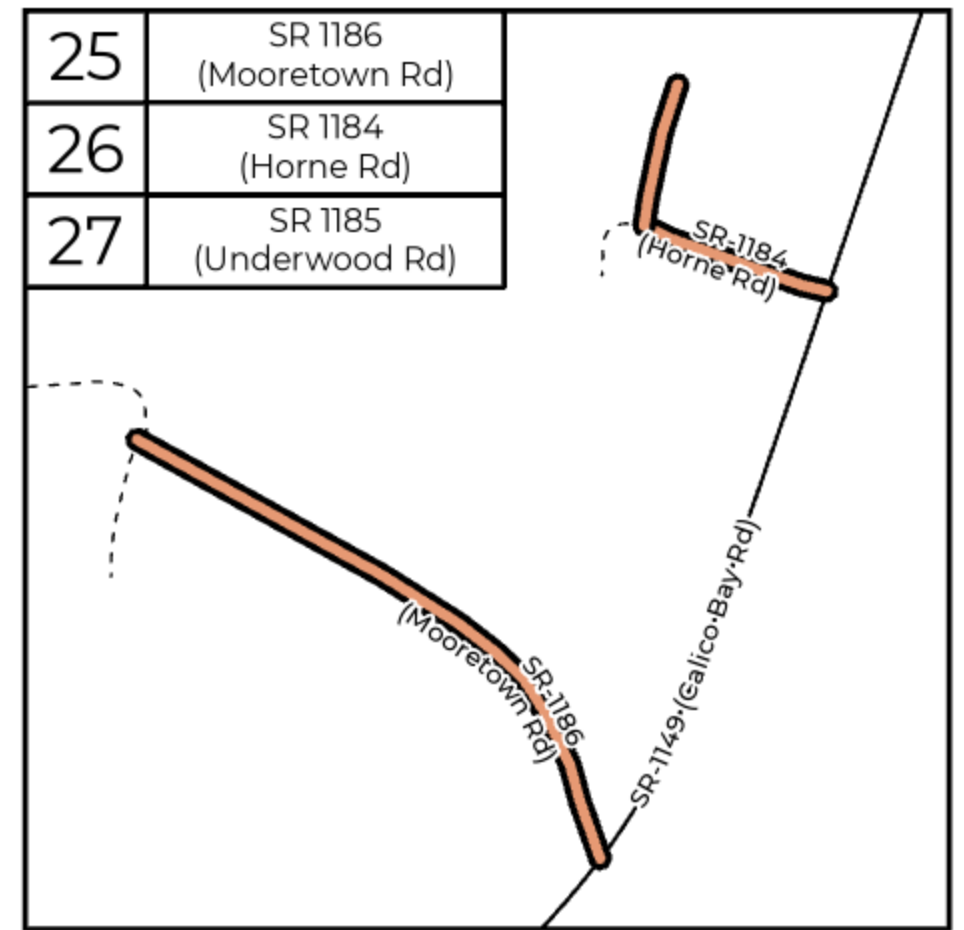

Duplin County 13, 19-27

Legend

- Bridge
- State Maintained Road
- ▬ Road Section
- - - Municipality Road