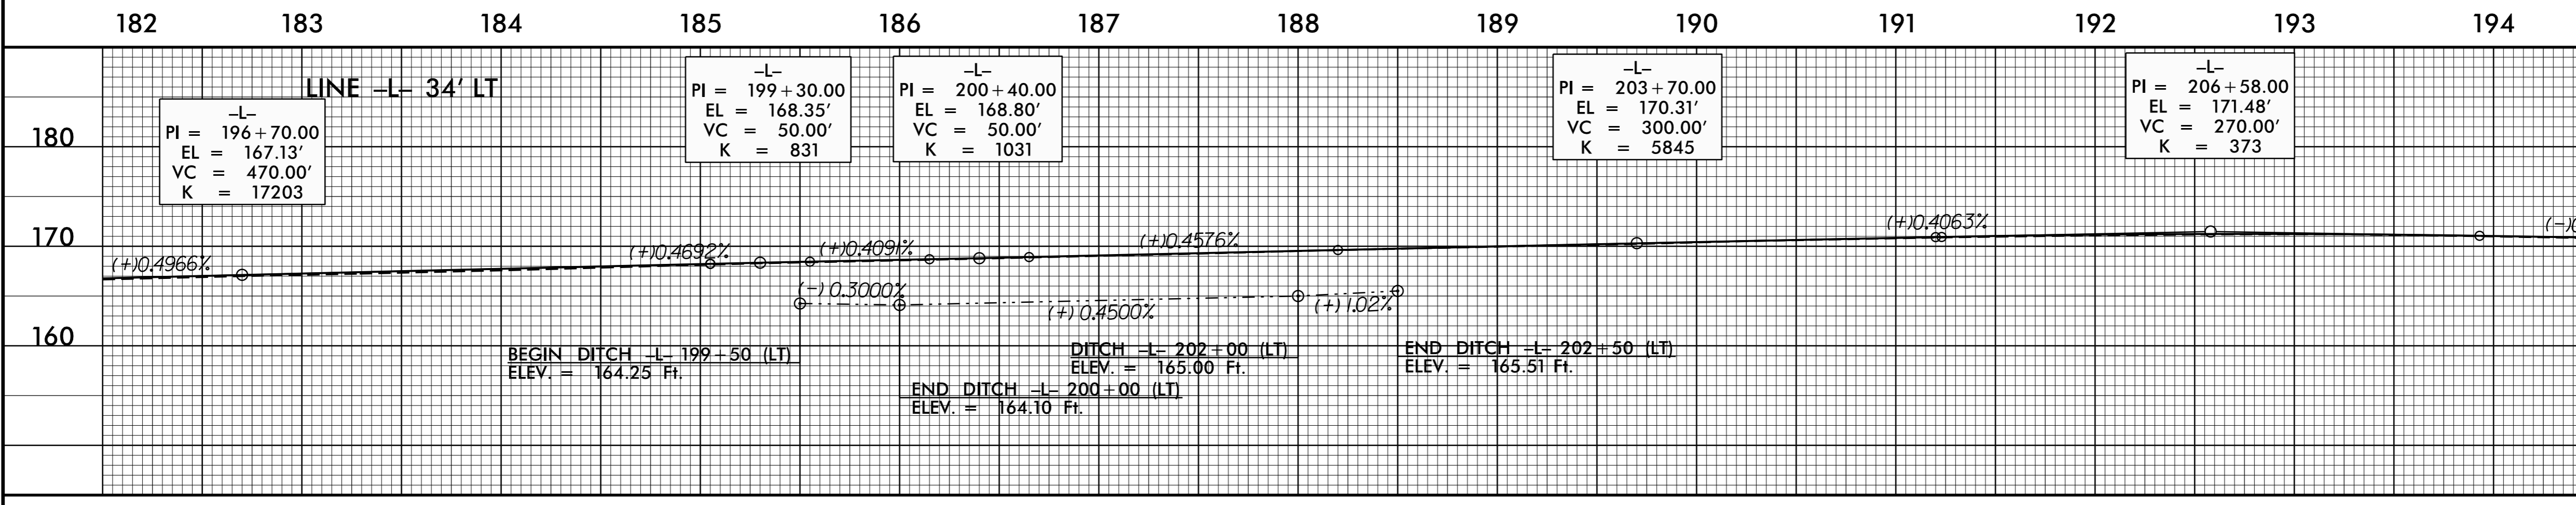

**DOCUMENT NOT CONSIDERED FINAL
UNLESS ALL SIGNATURES COMPLETED**

DITCH LEGEND
LEFT DITCH - - - - -

REVISIONS

06-APR-2017 14:49
R:\PROJECTS\14-49-5796-ddc4_psh_pro.dgn
\$\$\$\$USER\$AMSSSS