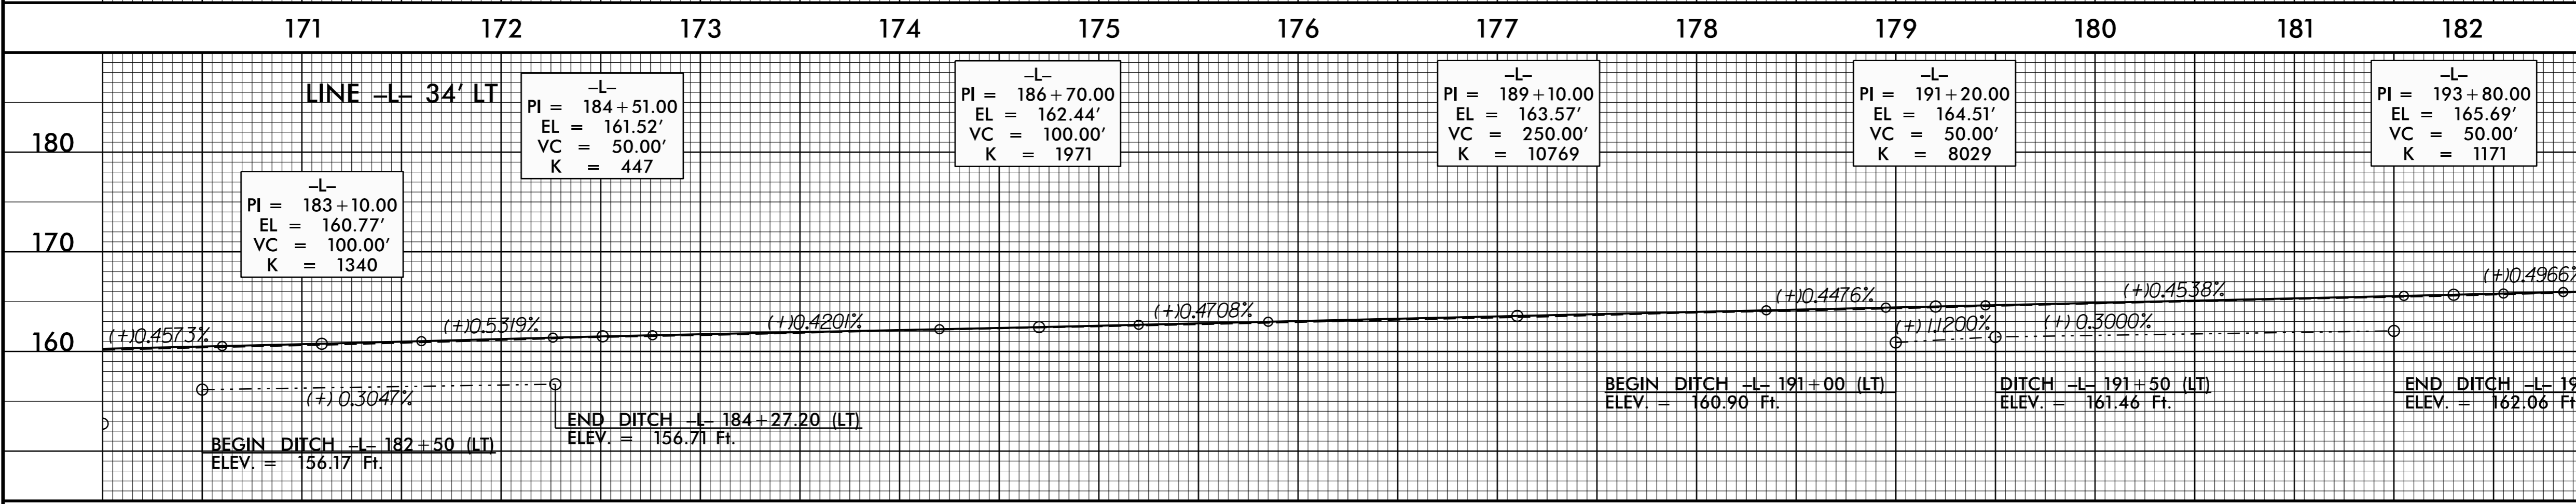

**DOCUMENT NOT CONSIDERED FINAL
UNLESS ALL SIGNATURES COMPLETED**

DITCH LEGEND
LEFT DITCH - - - - -

REVISIONS

06-APR-2017 14:49
R:\PROJECTS\14-49-5796-ddc4_psh_pro.dgn
\$\$\$\$USER\$AMSSSS