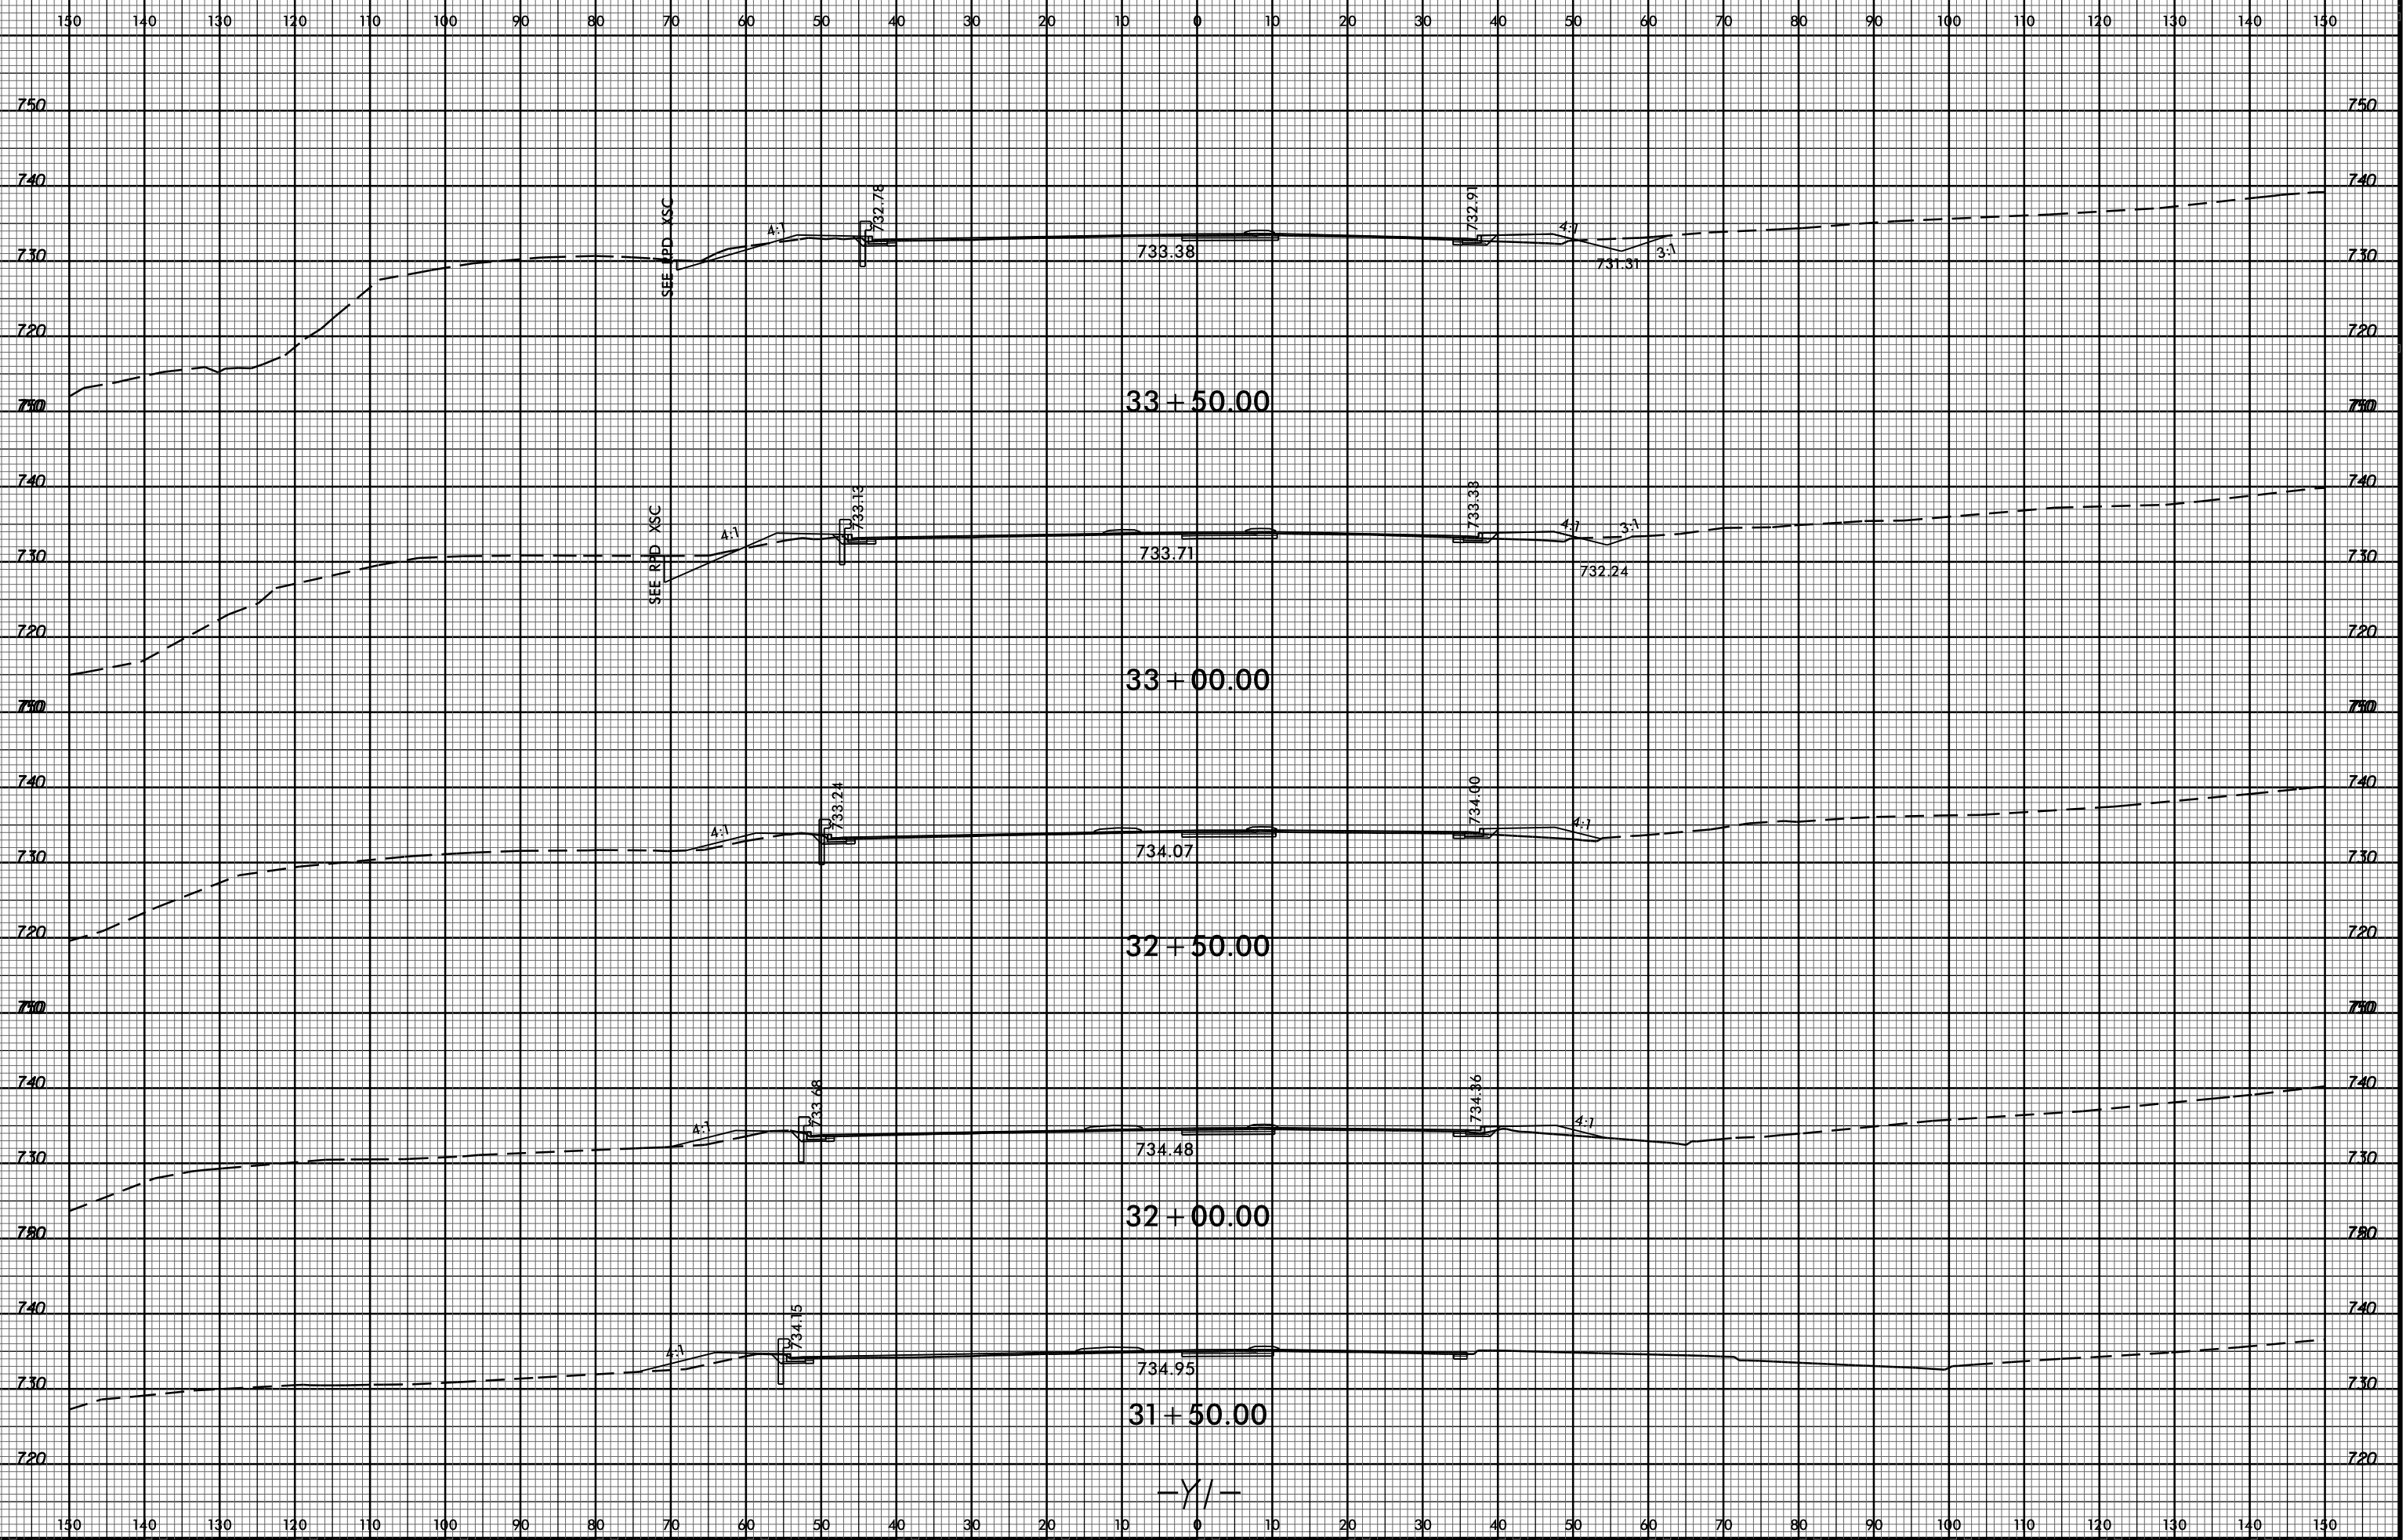

8/23/99

14-NOV-2016 09:51
R:\Roads\N\C\Road-Modeling\Xp\I5000.Rdy.Xp\Ij.dgn
\$\$\$\$\$USERNAME\$\$\$\$\$

-Y/-