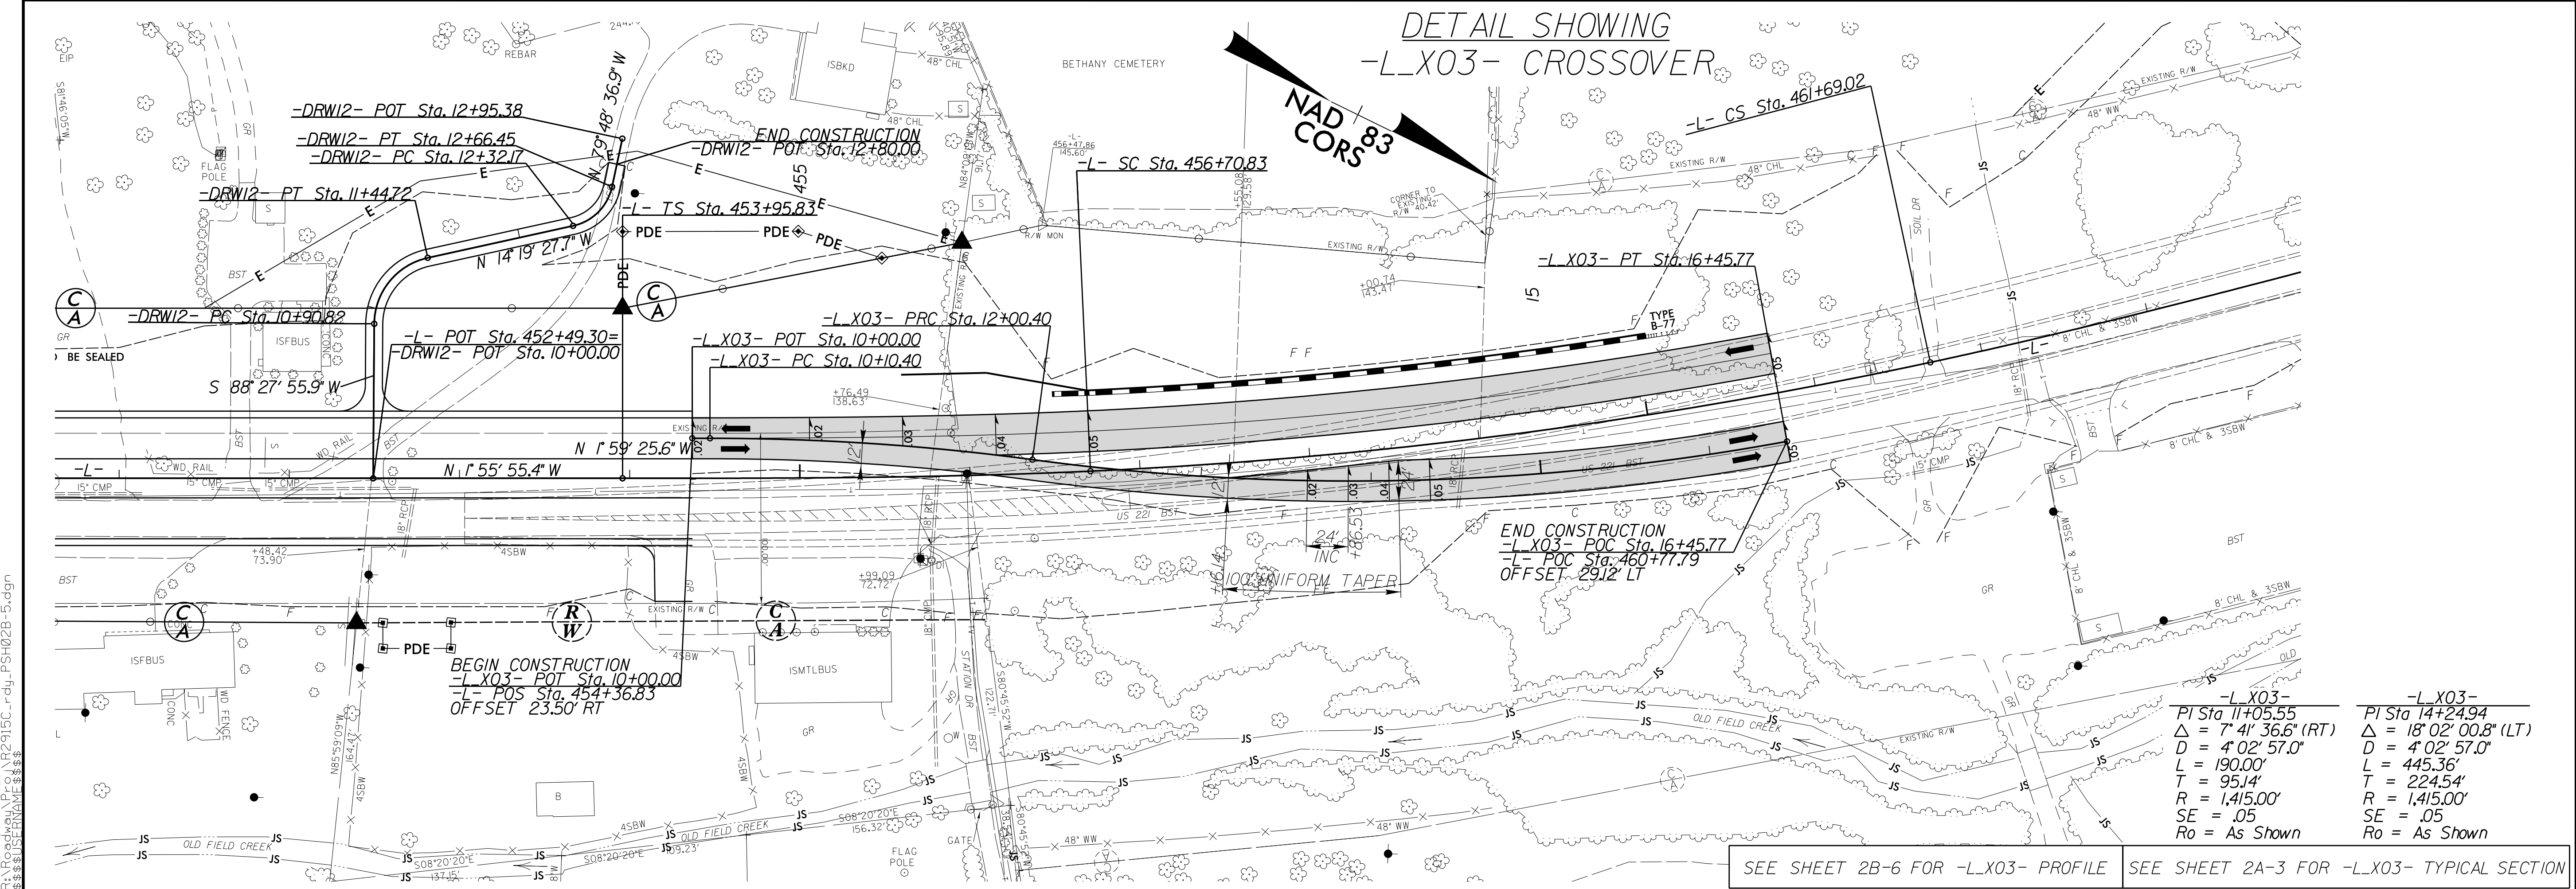

8.17.799

01-SEP-2016 13:25  
R:\Projects\2915C\_rdw\PSH02B-5.dgn  
BRIAN K. EASON