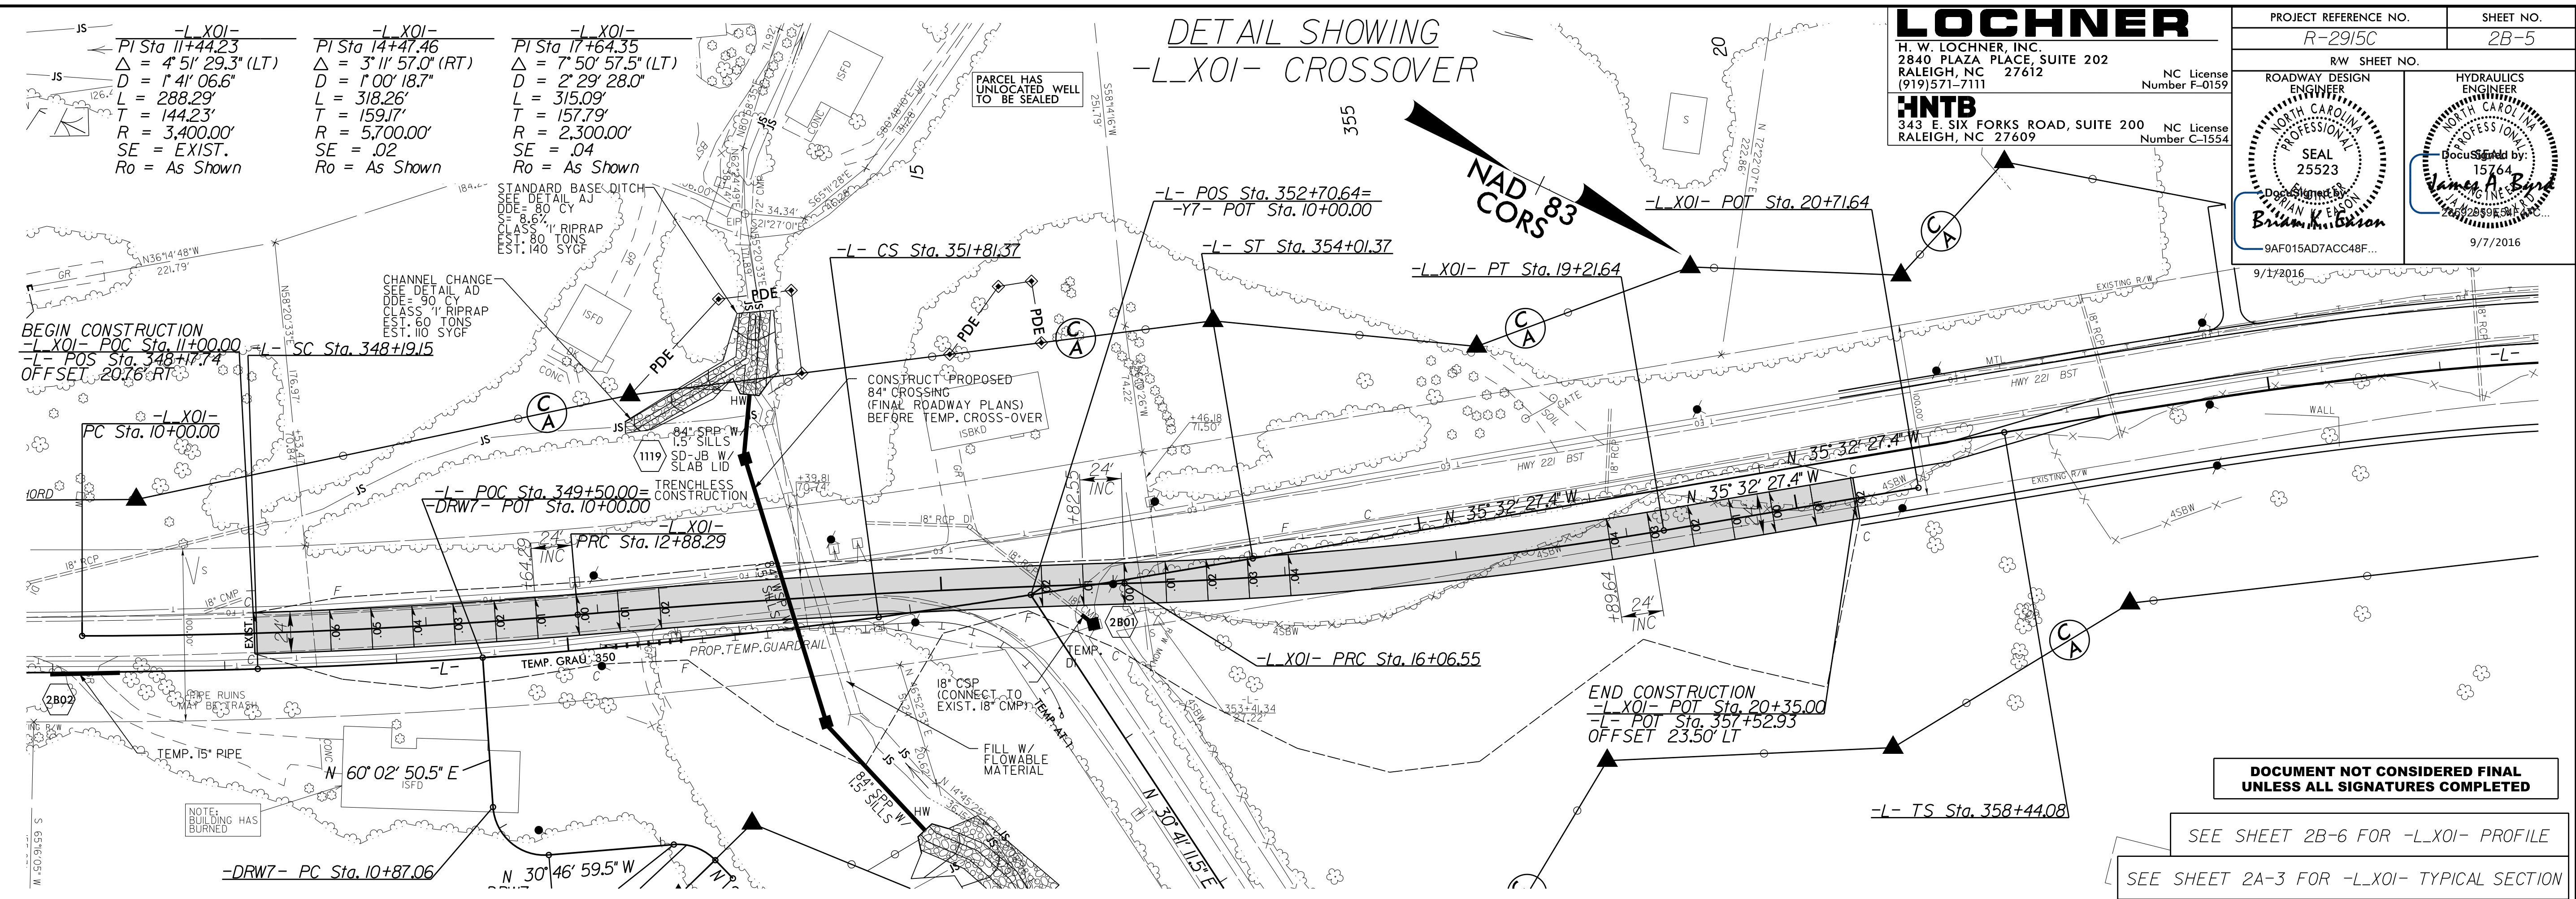

8.17.799

01-SEP-2016 13:25  
R:\Projects\2915C\_rdw\PSH02B-5.dgn  
BRIAN K. EASON