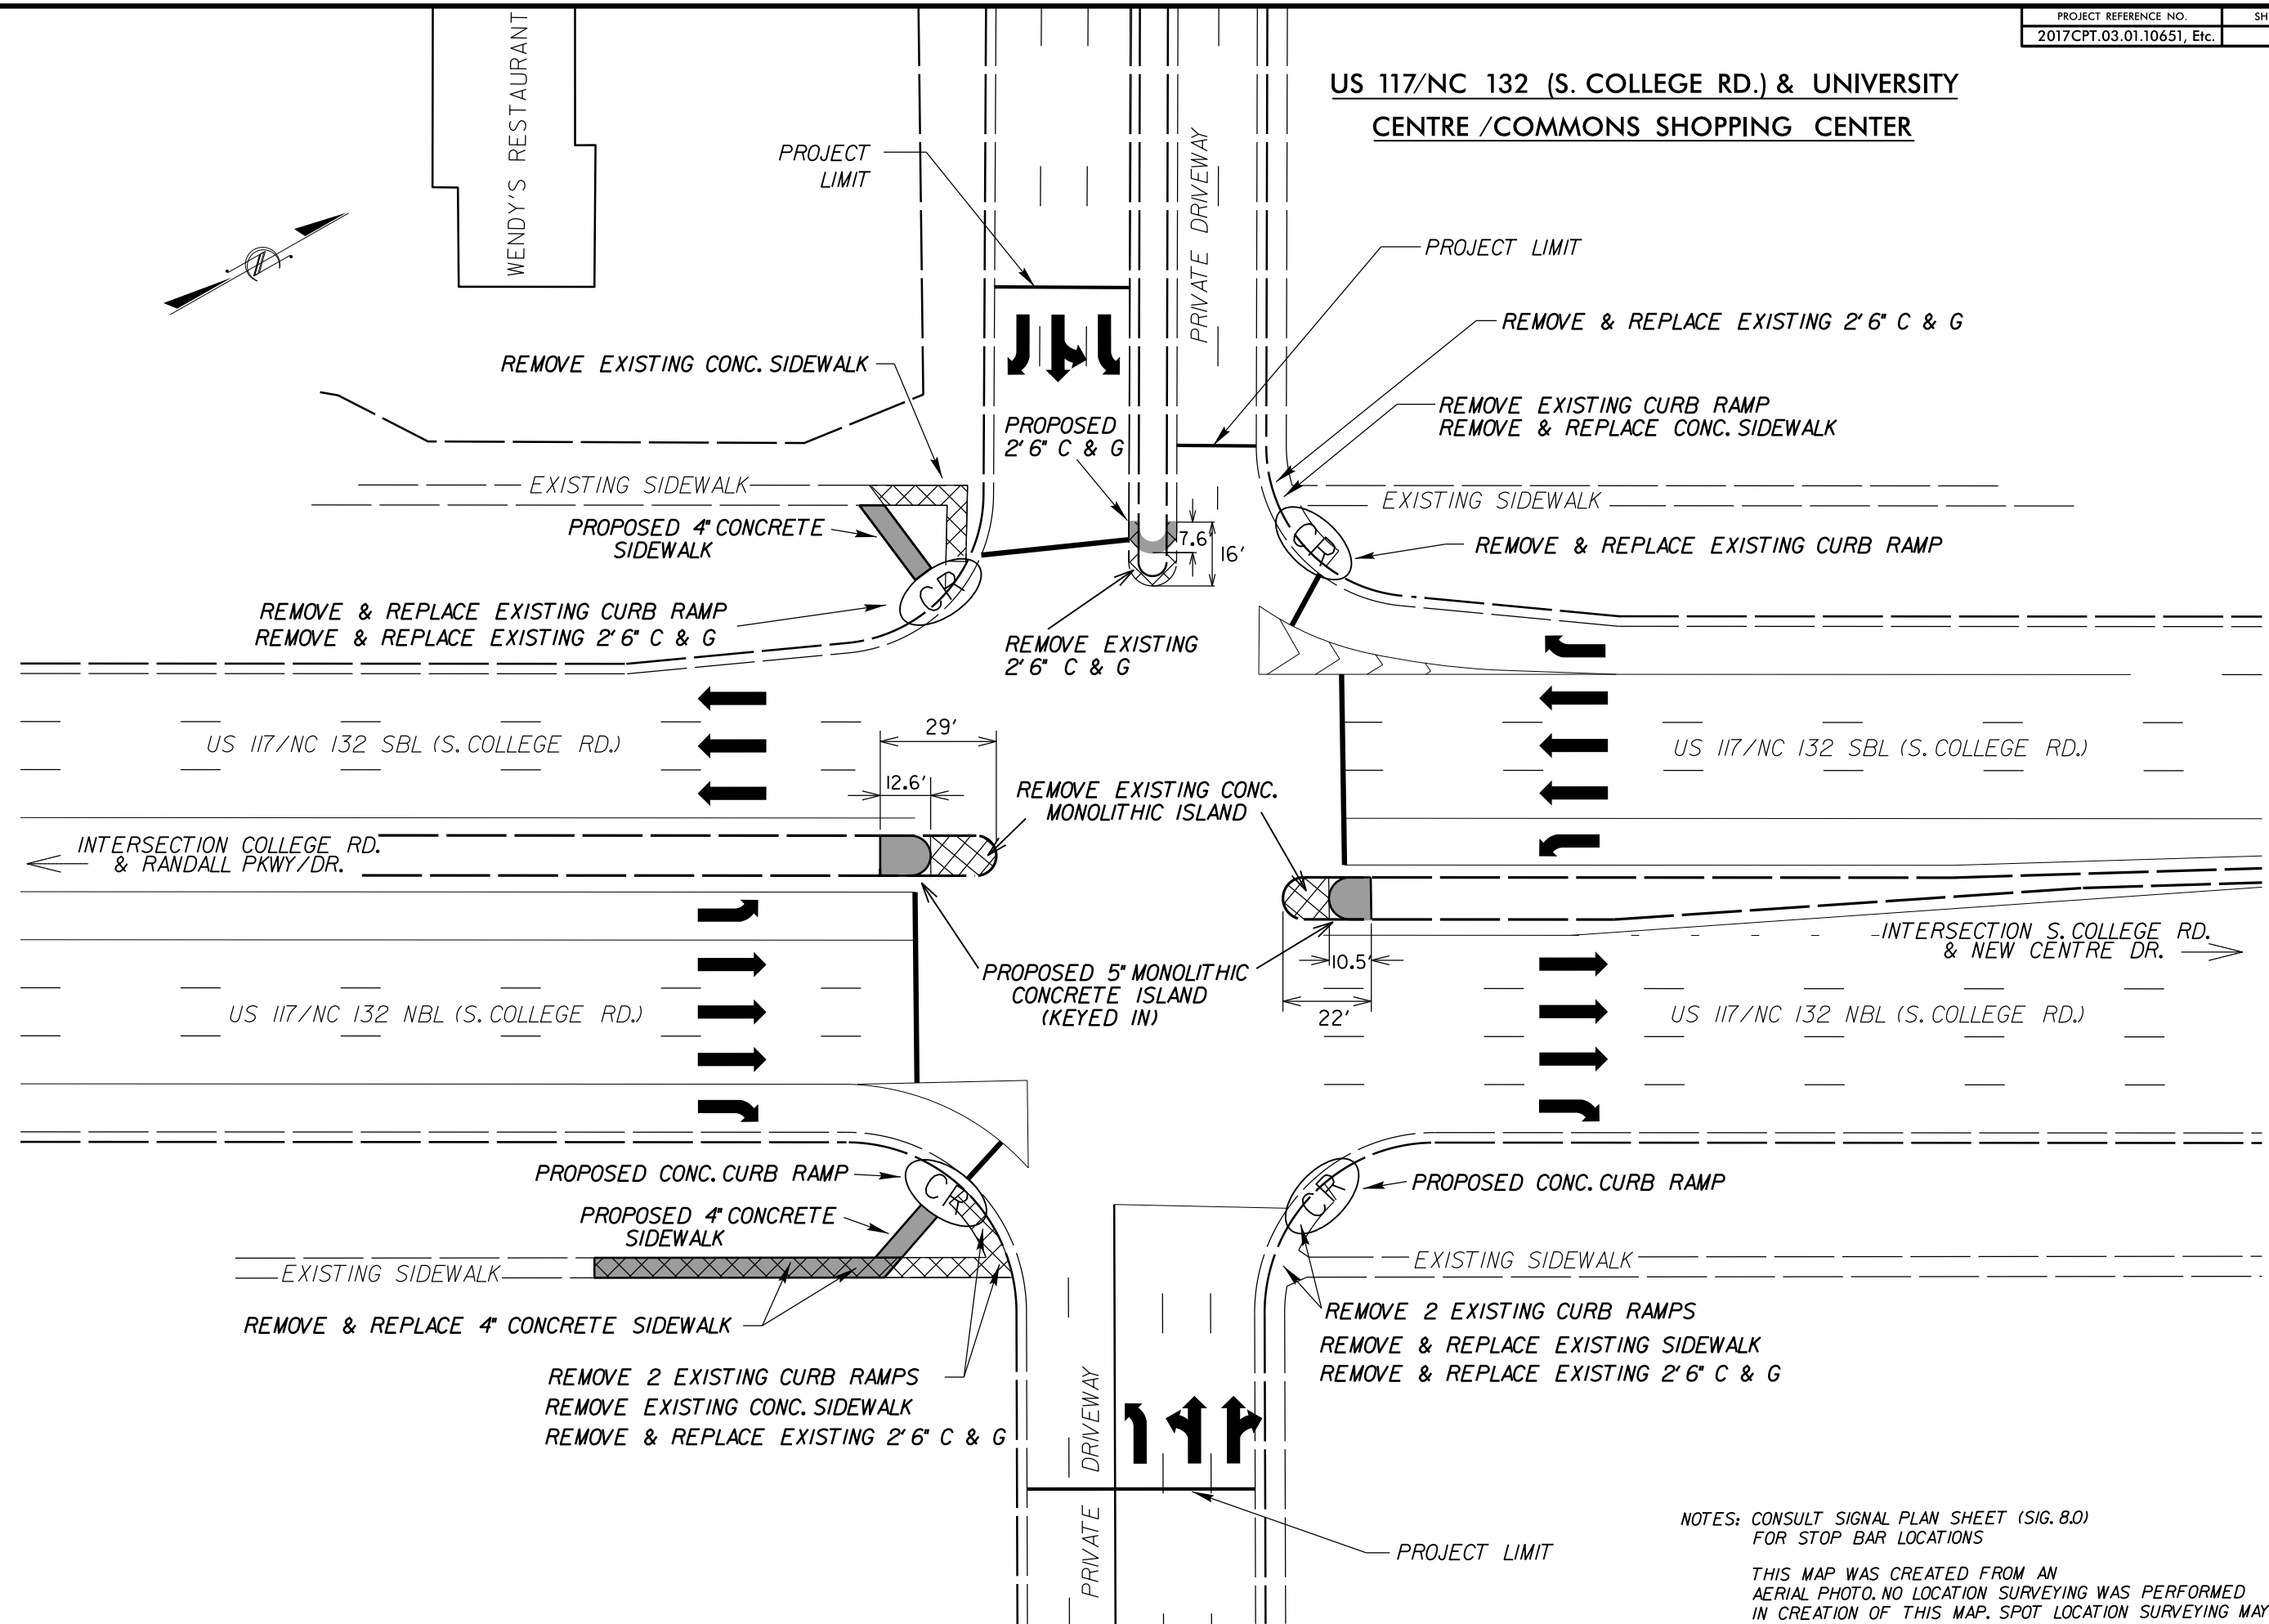

**US 117/NC 132 (S. COLLEGE RD.) & UNIVERSITY
CENTRE /COMMONS SHOPPING CENTER**

NOTES: CONSULT SIGNAL PLAN SHEET (SIG. 8.0)
FOR STOP BAR LOCATIONS

THIS MAP WAS CREATED FROM AN
AERIAL PHOTO. NO LOCATION SURVEYING WAS PERFORMED
IN CREATION OF THIS MAP. SPOT LOCATION SURVEYING MAY
BE PERFORMED AT A LATER DATE AS NEEDED.

REVISIONS
 02-MAY-2016 JHS
 S:\Division\Resurfacing\Resurfacing Data\2017
 Resurfacing\New Hanover Co\2017CPT.03.01.10651, Etc.\Intersection Details.dgn

8/17/99