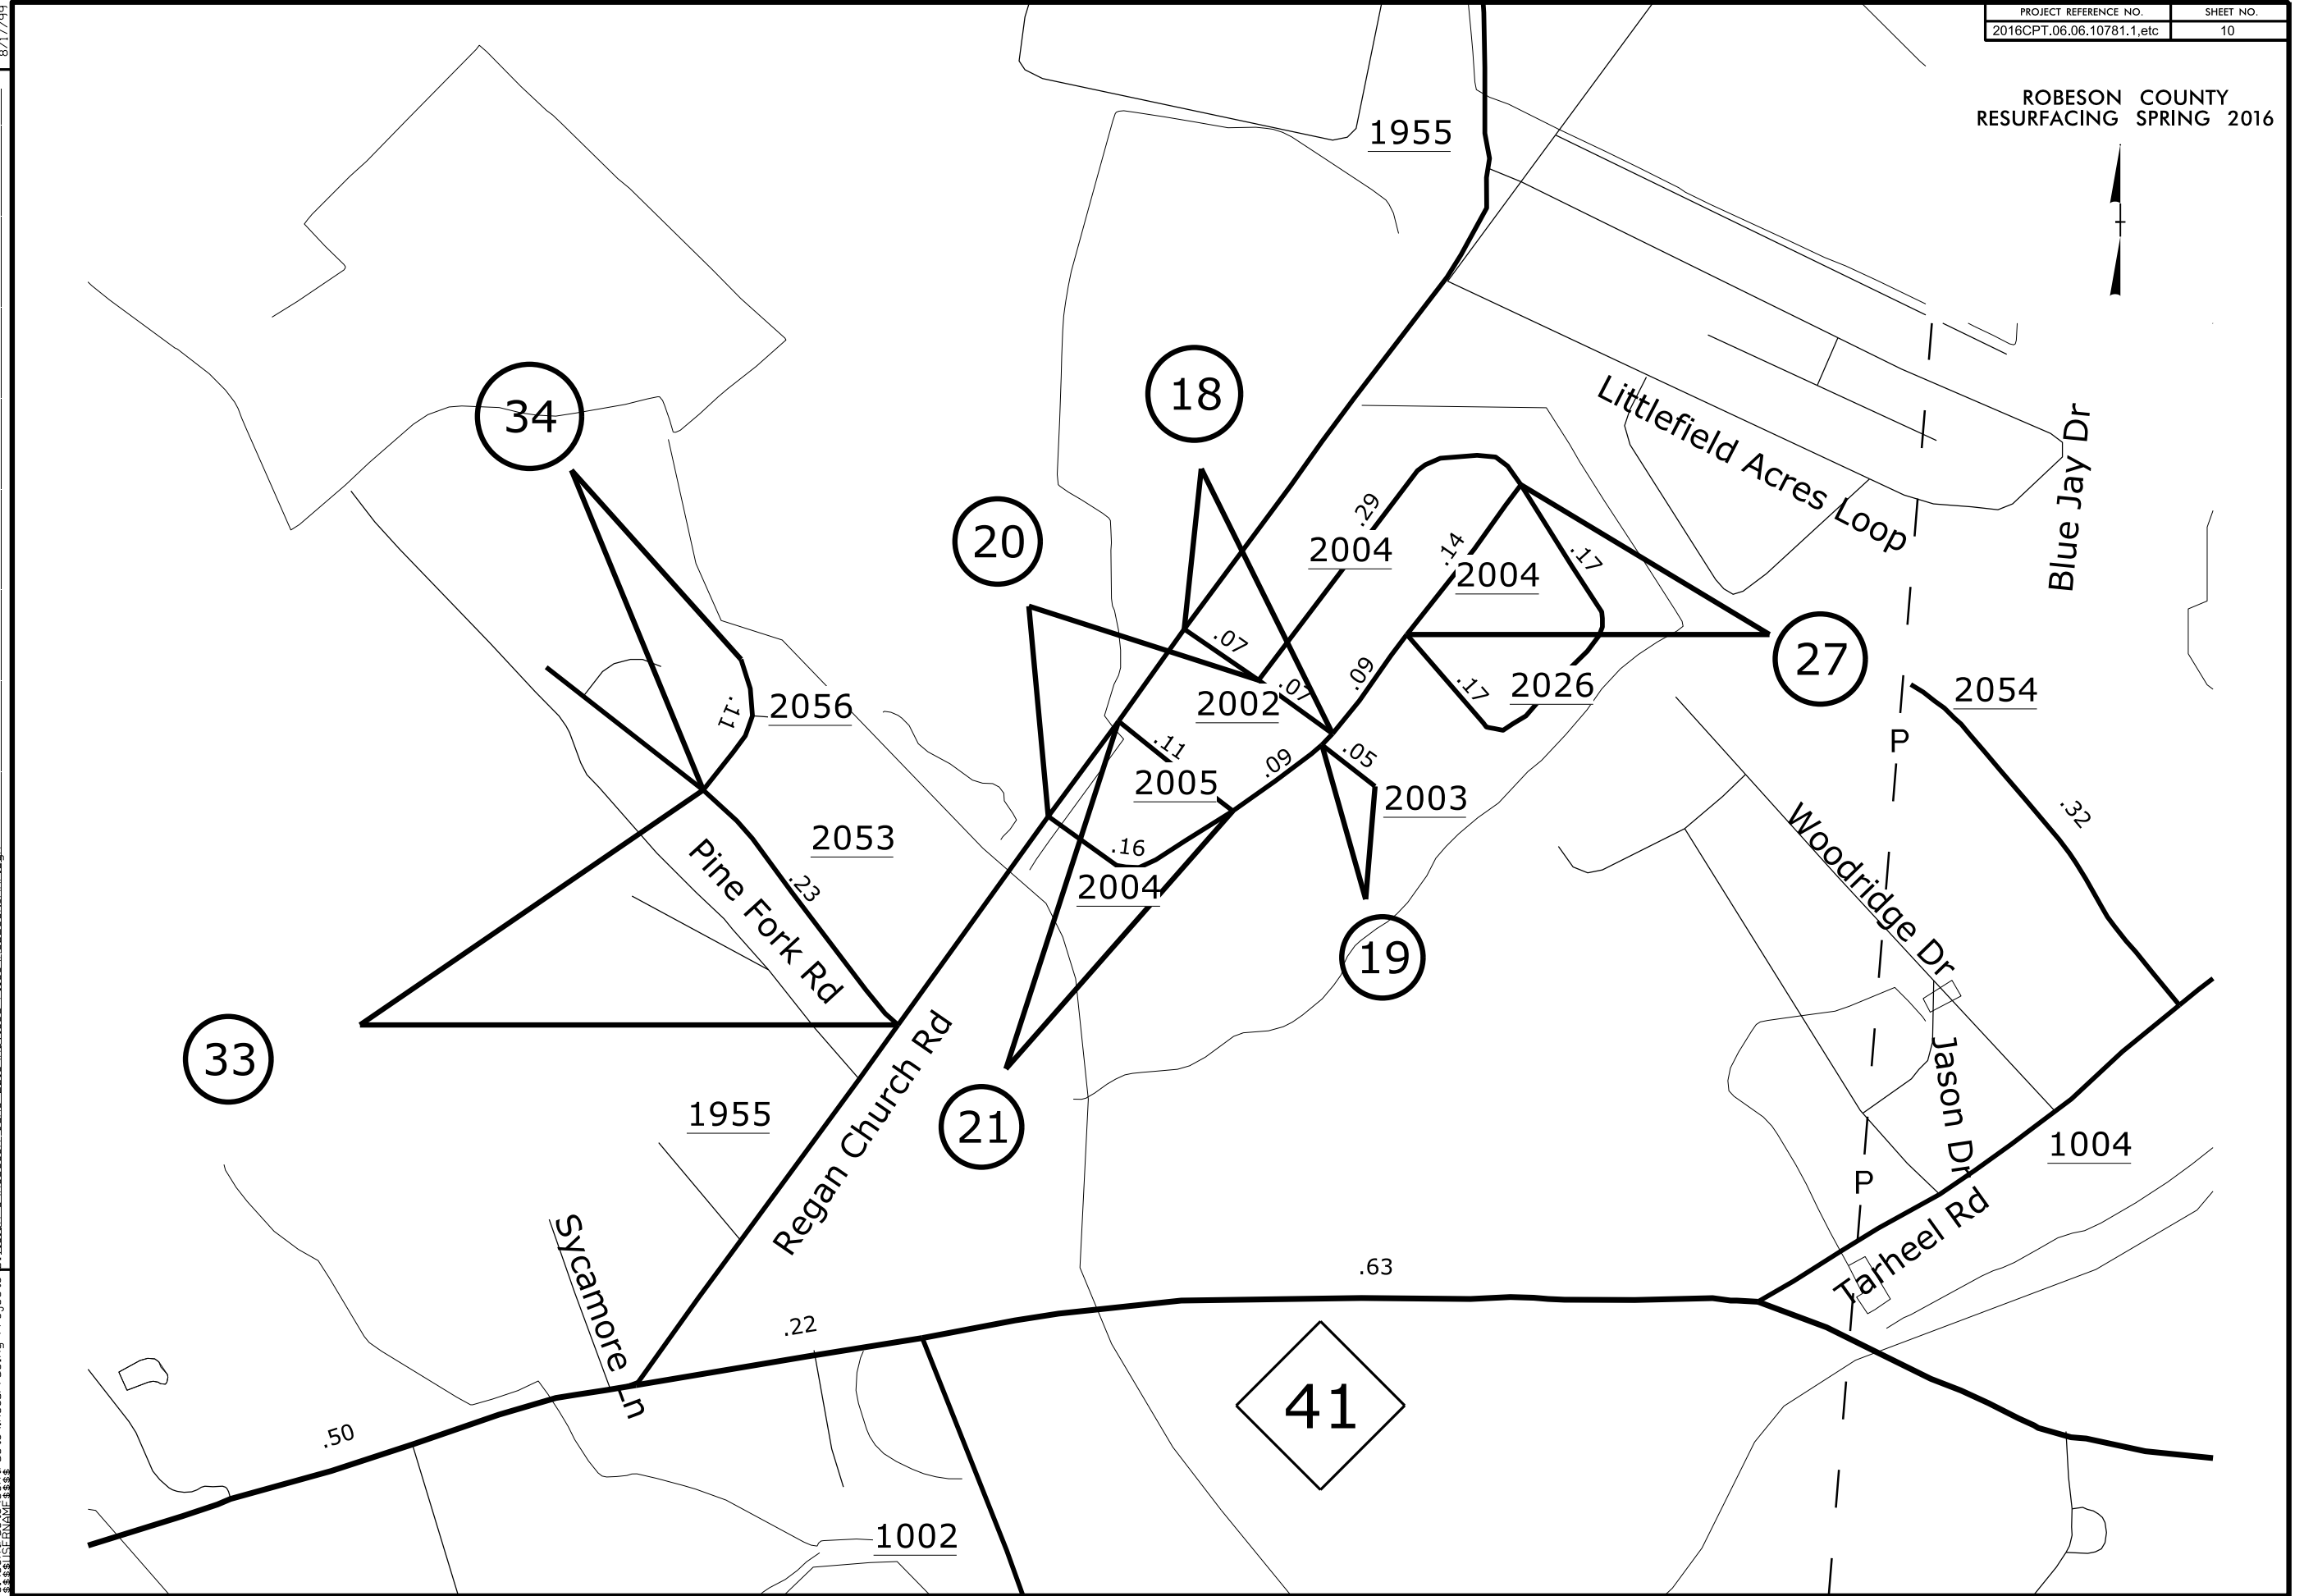

ROBESON COUNTY
RESURFACING SPRING 2016

REVISIONS

8-APR-2016 07:51 Projects\Resurfacing Projects\Robeson\June_2016\Revised_Files\ROBESON_MAP.dgn

8/17/99