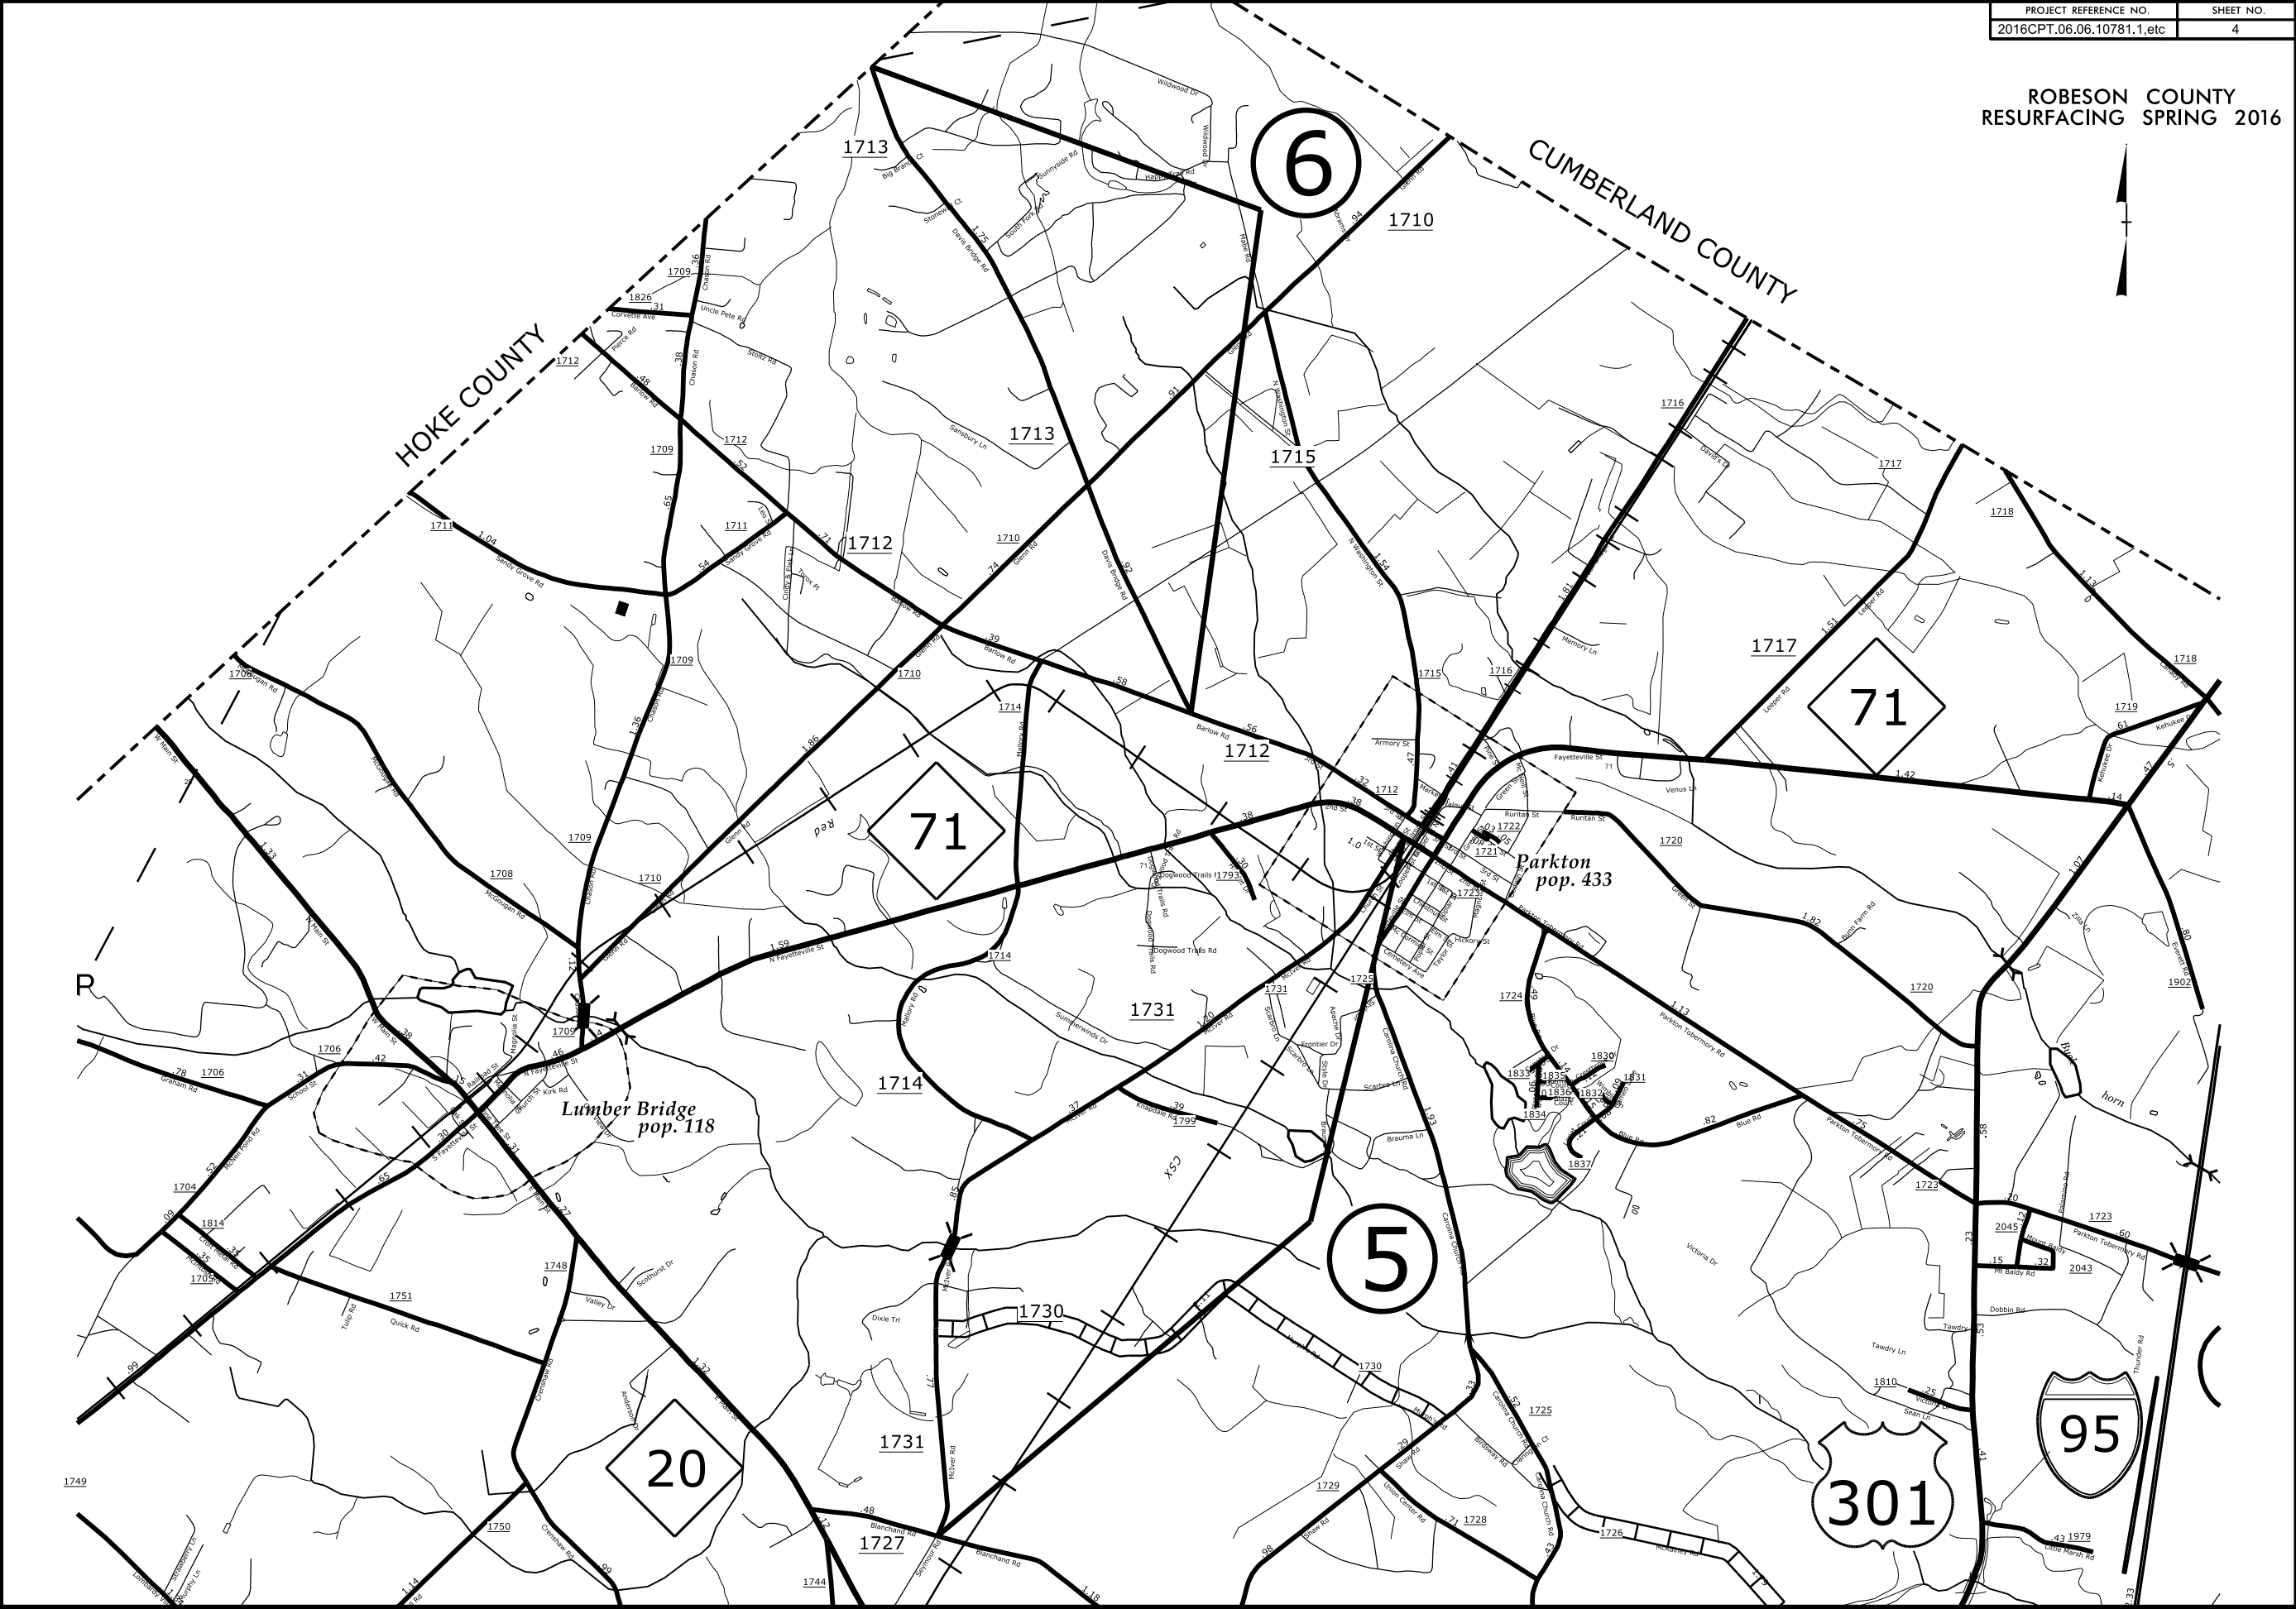

ROBESON COUNTY
RESURFACING SPRING 2016

REVISIONS

8-APR-2016 07:48
 C:\projects\resurfacing\Projects\Robeson\June_2016\Revised_Files\ROBESON_MAP.dgn
 8/17/99