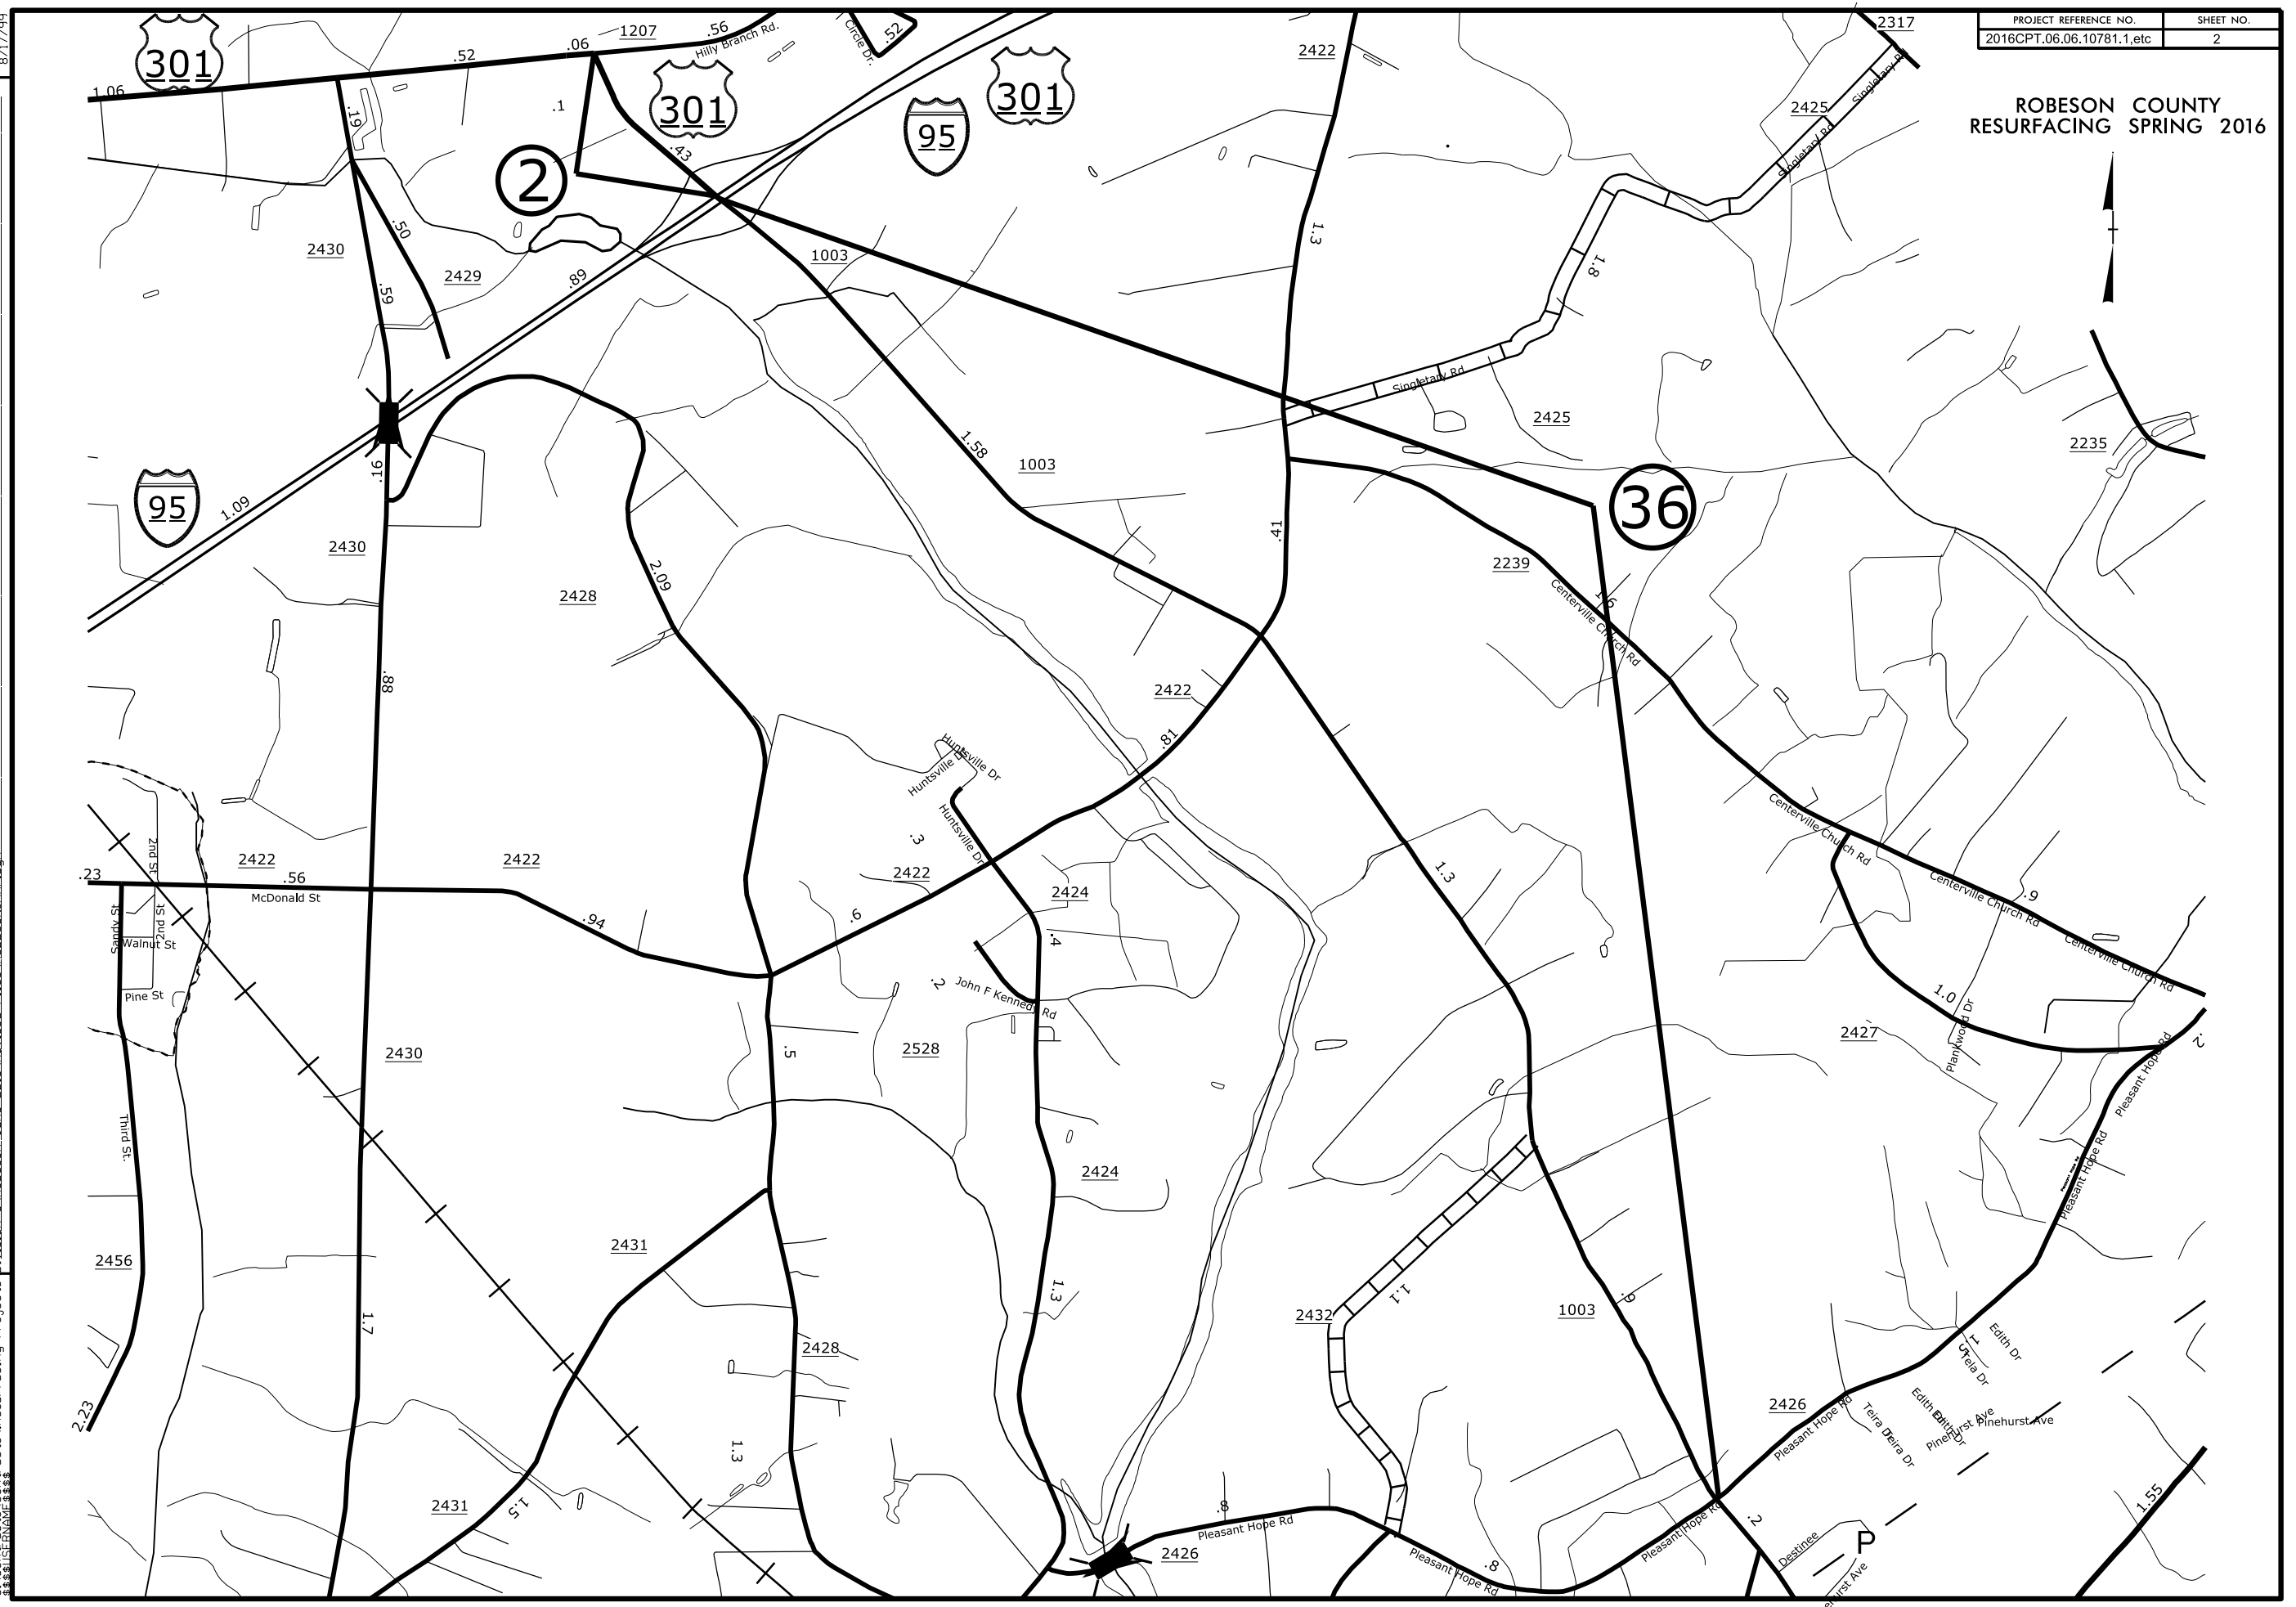

ROBESON COUNTY  
RESURFACING SPRING 2016

8-APR-2016 07:47  
 C:\Users\jwheeler\Documents\Projects\Resurfacing Projects\Robeson\June\_2016\Revised\_Files\ROBESON\_MAP.dgn  
 REVISIONS

8/17/99