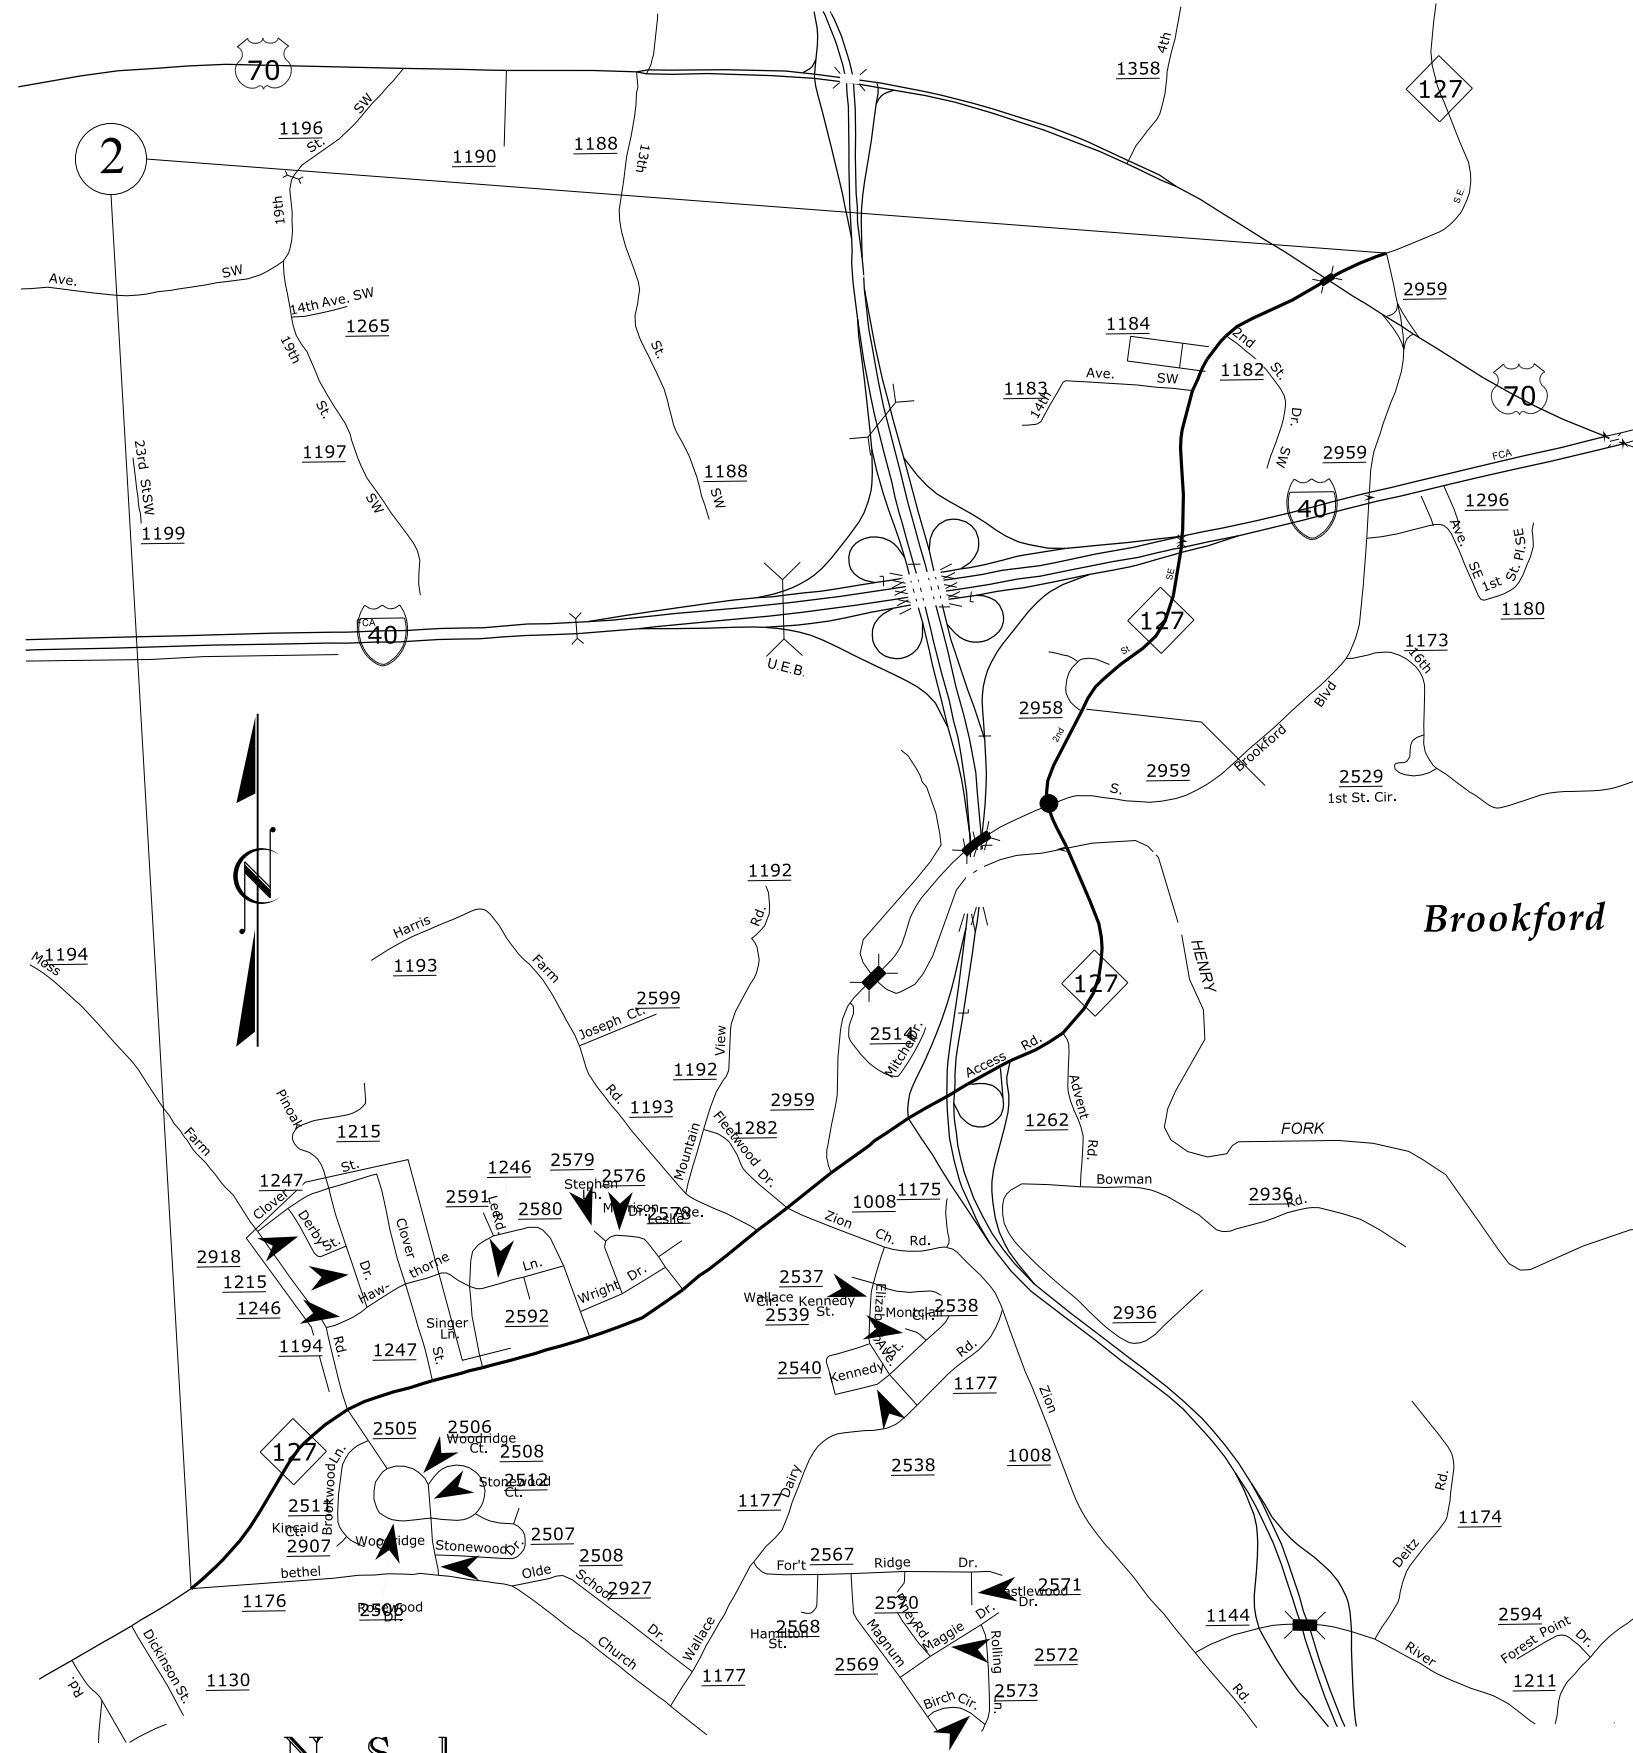

STATE	PROJECT WBS	SHEET NUMBER
NC	2016CPT.12.05.10181	2
	2016CPT.12.05.20181	

No Scale

No Scale

2016-2017 Resurfacing Map  
CATAWBA COUNTY NC

G. BRITAIN  
Drawn by: