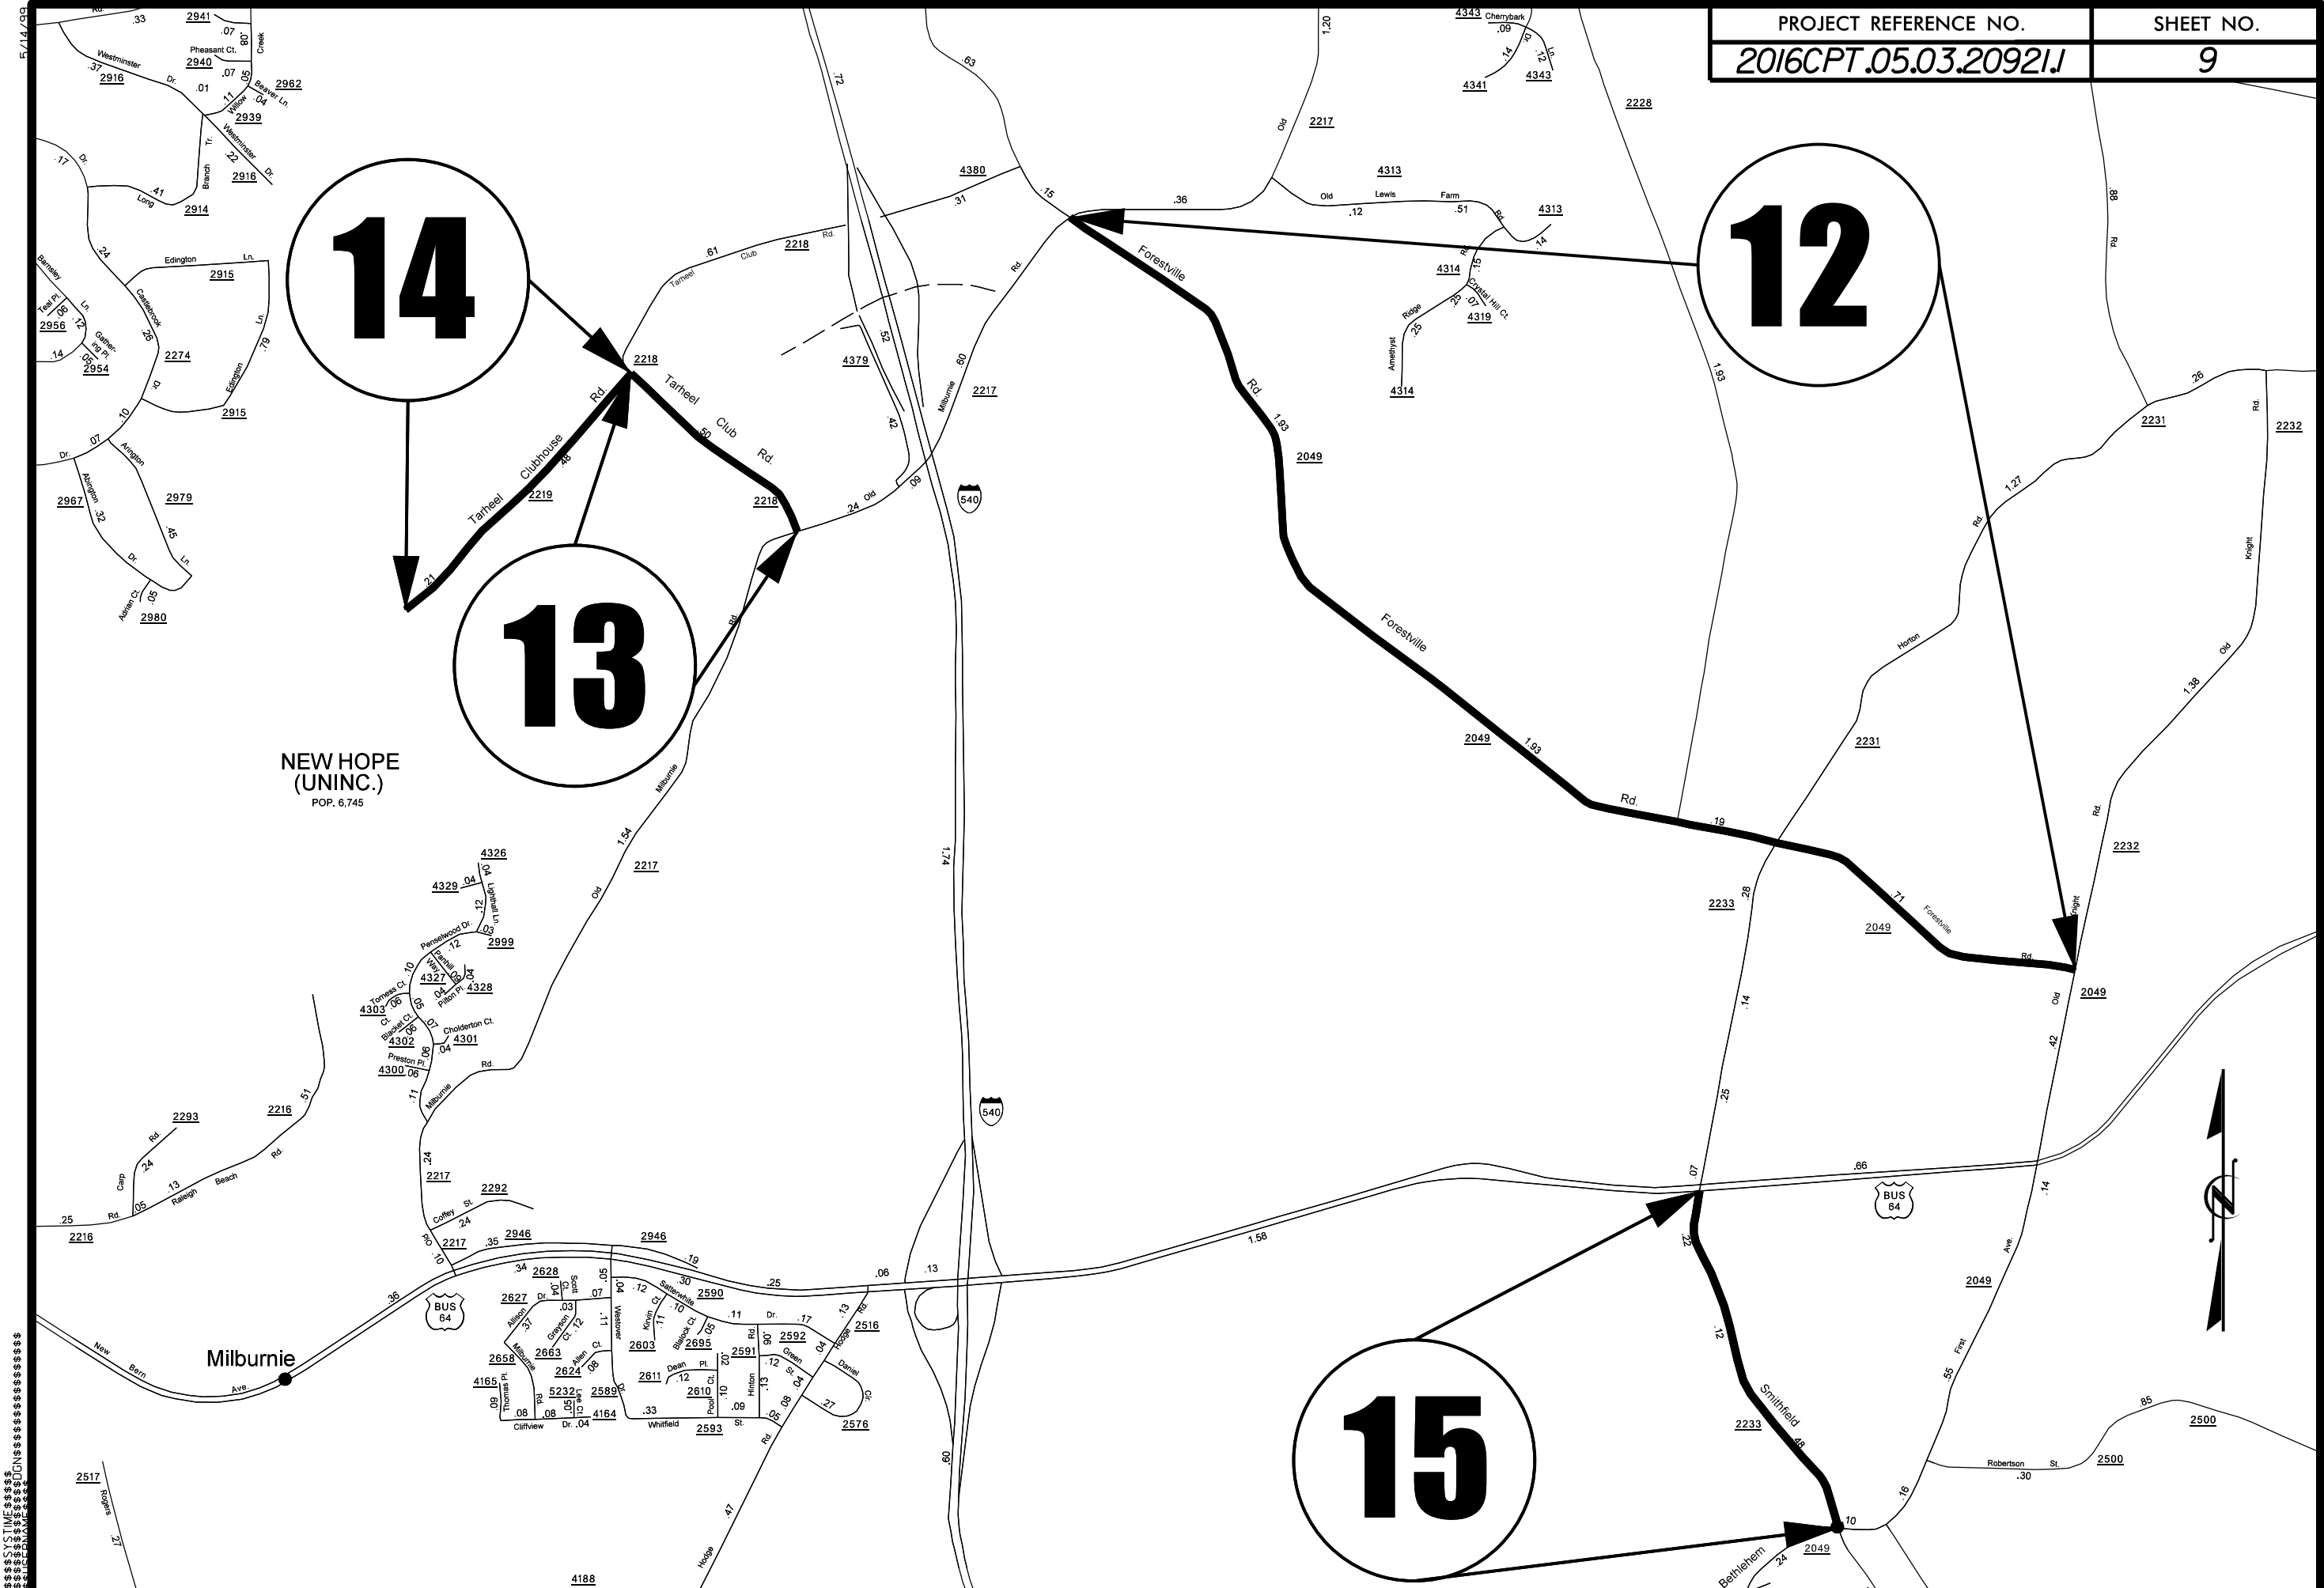

14

13

12

15

NEW HOPE
(UNINC.)
POP. 6,745

Milburnie