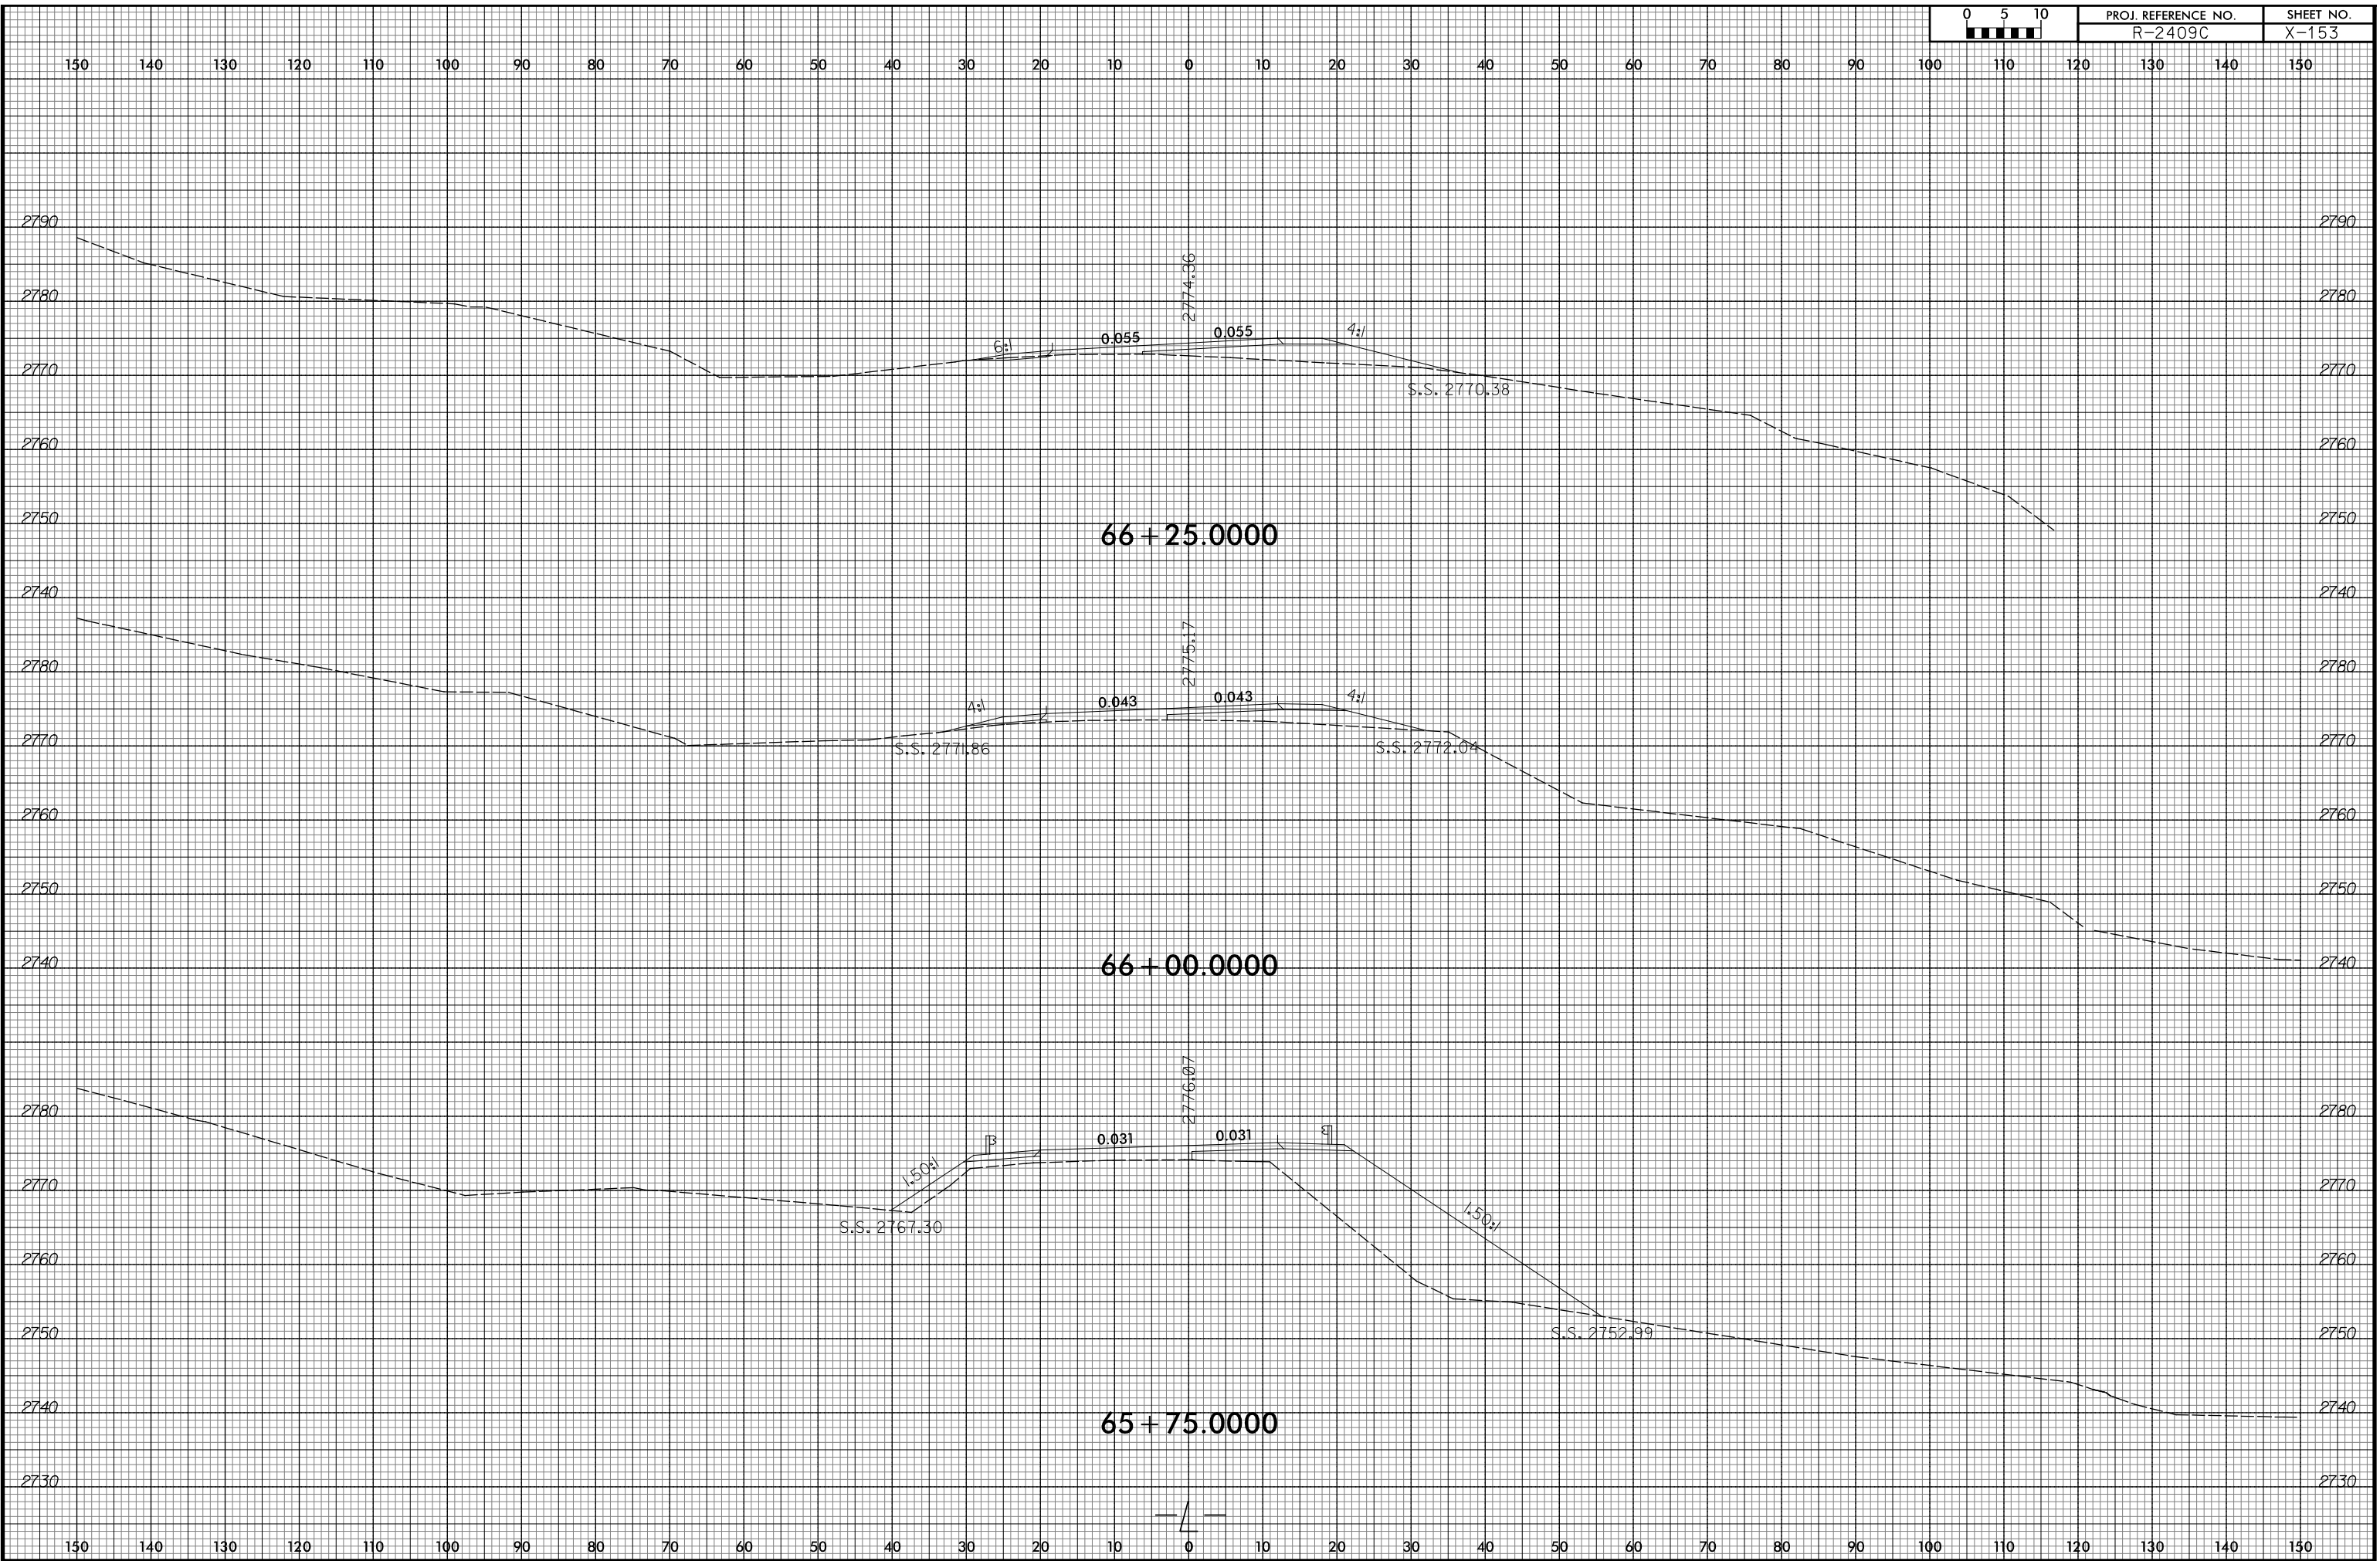

8/23/99

10/23/2015  
R:\Projects\Xac\AR-2409C-Relay.xpl.L.dgn  
ICA ENGINEERING, INC.