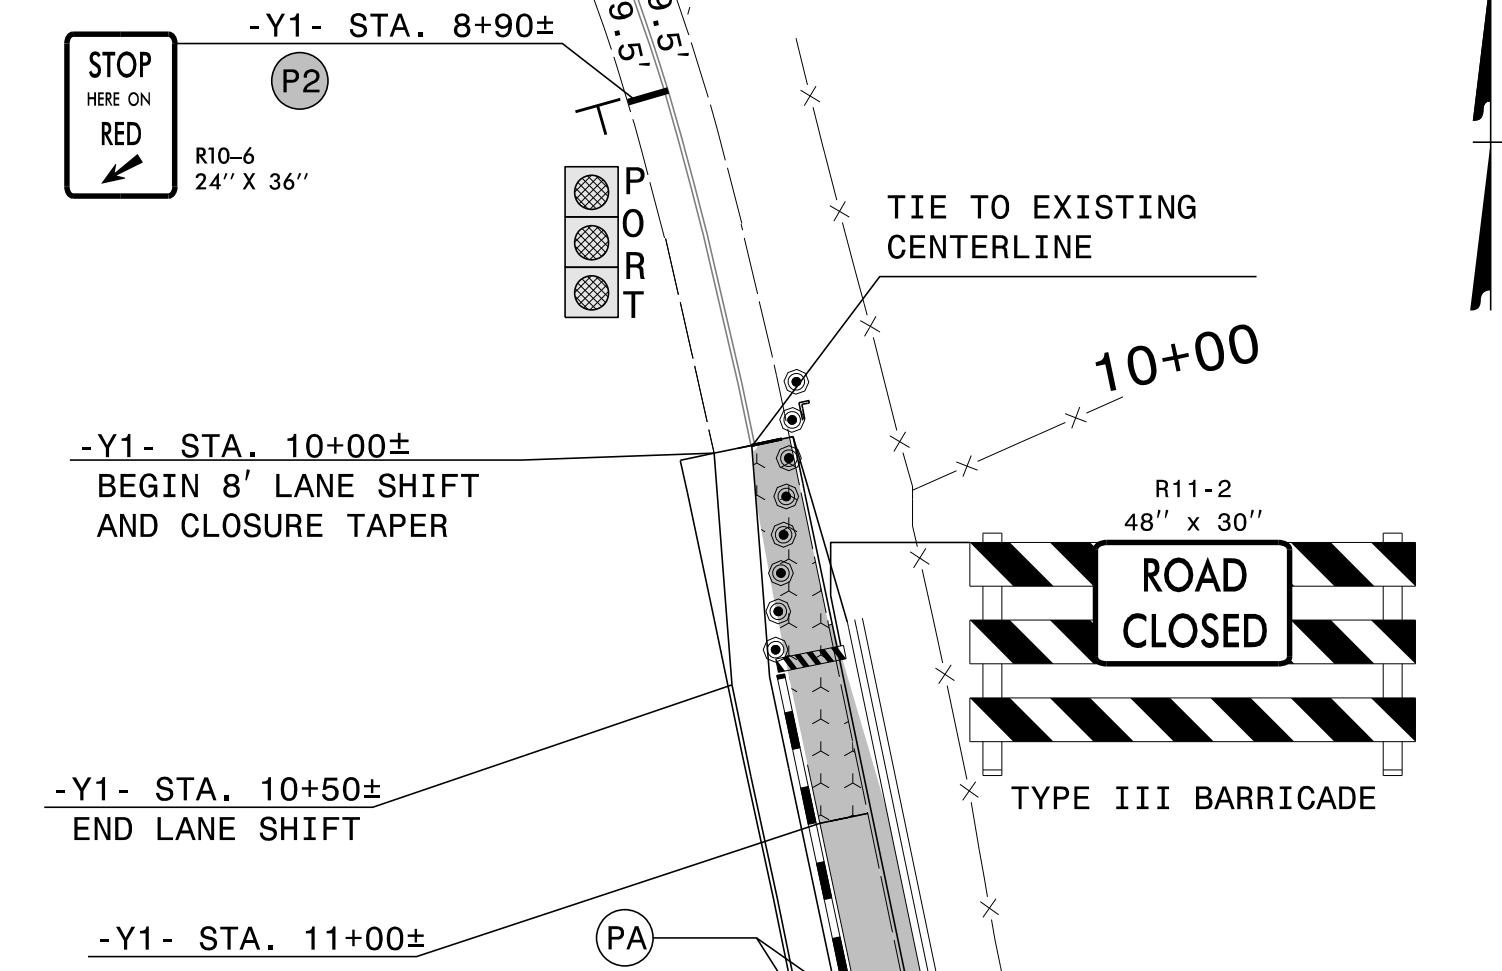

INSTALL ADVANCE WARNING SIGNS AS SHOWN IN FIGURE "SP"

APPROVED: *J. W. Woolard, Jr.*
 DATE: 7/29/2015

PHASE II

7/29/2015
 P:\Projects\B3868\TrafficControl\TCP\B-3868_TC_TMP_Phase II-2.dgn
 User:shanson