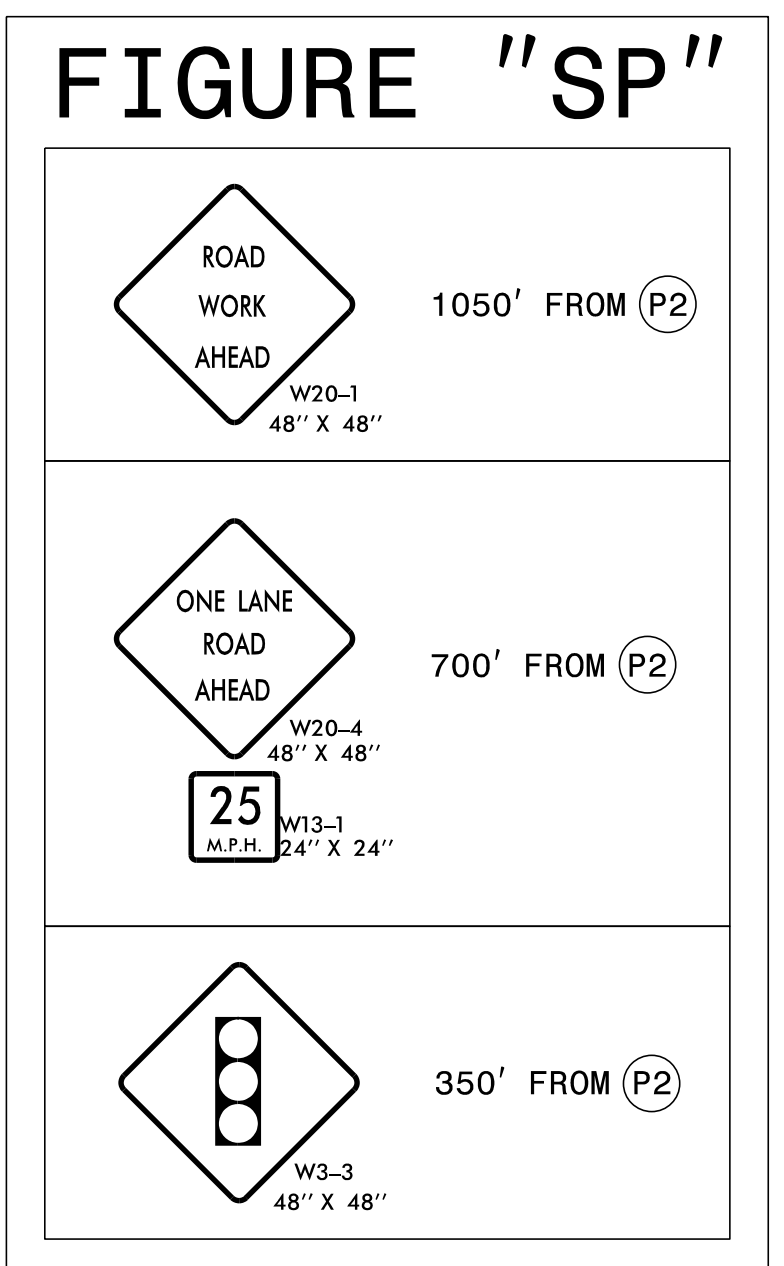

INSTALL ADVANCE WARNING SIGNS AS SHOWN IN FIGURE "SP"

APPROVED: *J. W. Woolard, Jr.*
 DATE: 7/29/2015

PHASE II

7/29/2015
 P:\Projects\B3868\TrafficControl\TCP\B-3868_TC_TMP_Phase II-2.dgn
 User:shanson