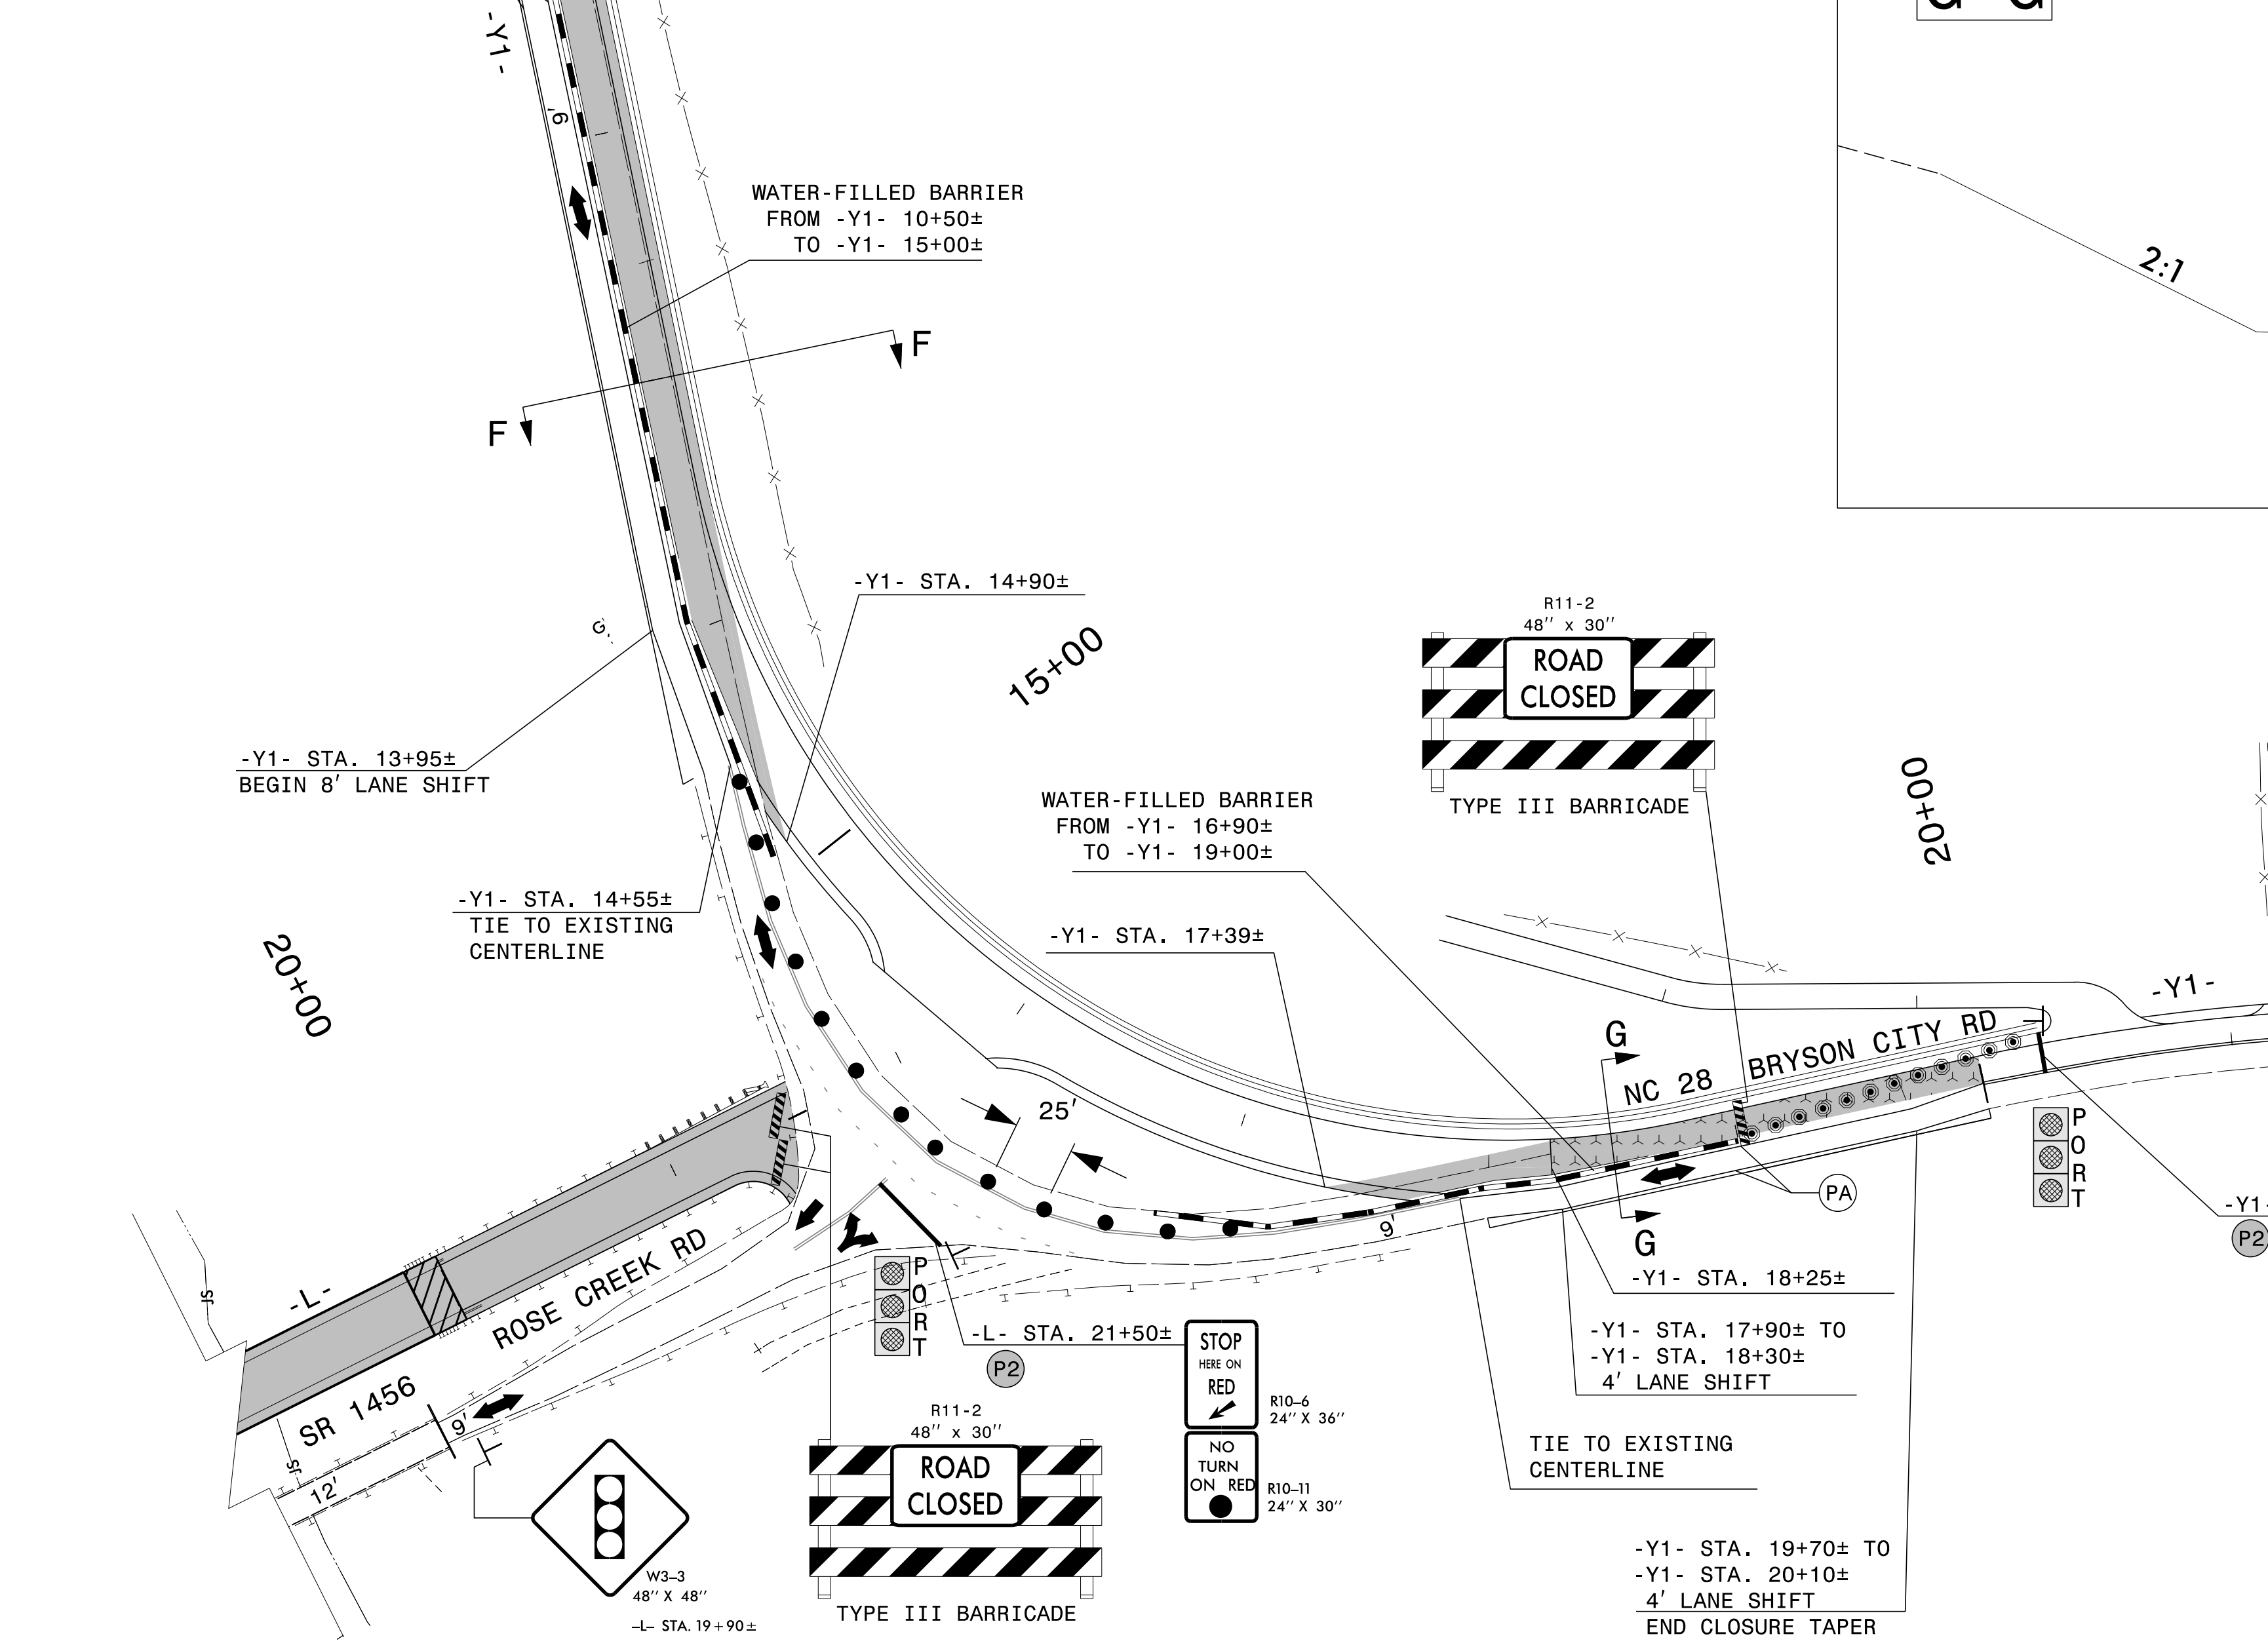

INSTALL ADVANCE WARNING SIGNS AS SHOWN IN FIGURE "SP"

APPROVED: *J. W. Woolard, Jr.*
 DATE: 7/29/2015

PHASE II

7/29/2015
 P:\Projects\B3868\TrafficControl\TCP\B-3868_TC_TMP_Phase II-2.dgn
 User:shanson