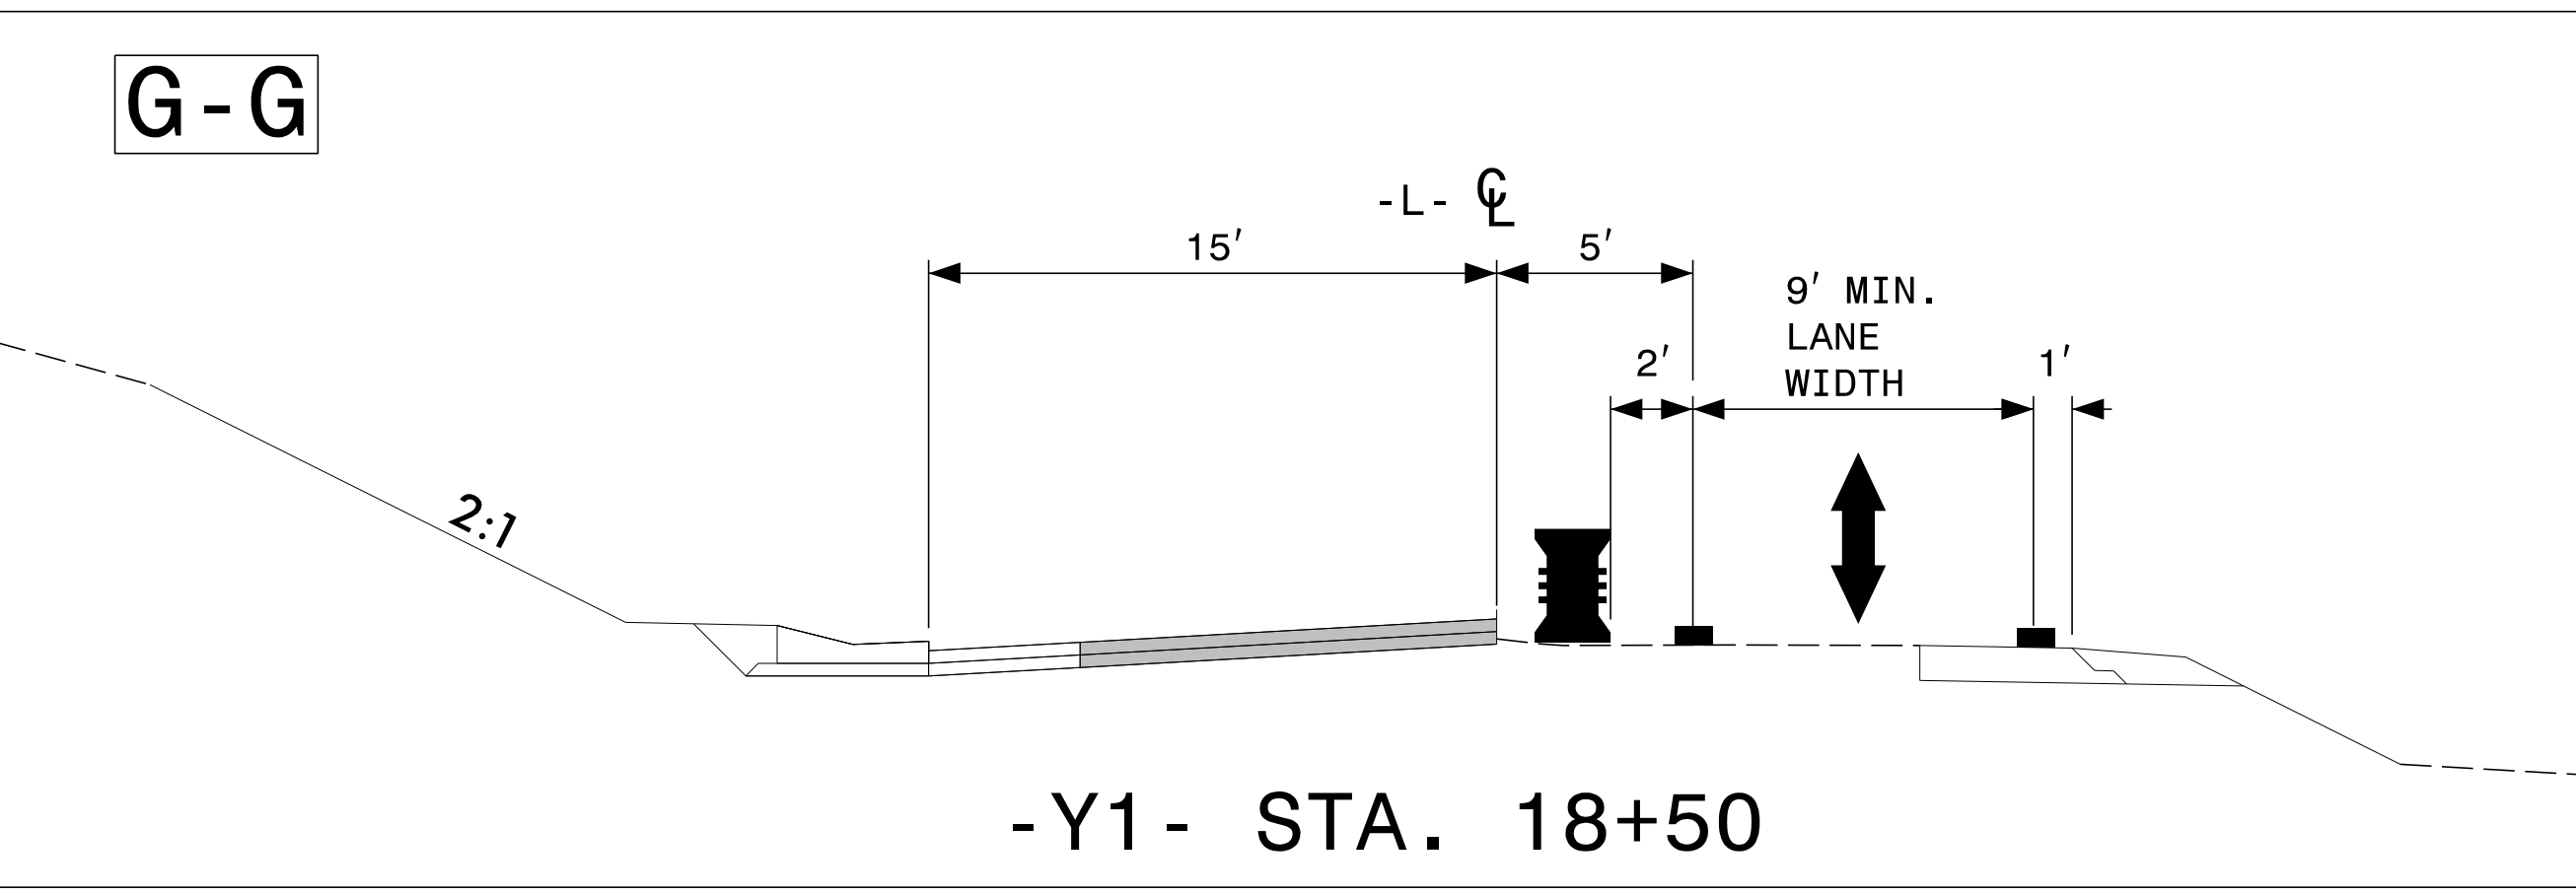

INSTALL ADVANCE WARNING SIGNS AS SHOWN IN FIGURE "SP"

APPROVED: *J. W. Woolard, Jr.*
 DATE: 7/29/2015

PHASE II

7/29/2015
 P:\Projects\B3868\TrafficControl\TCP\B-3868_TC_TMP_Phase II-2.dgn
 User:shanson