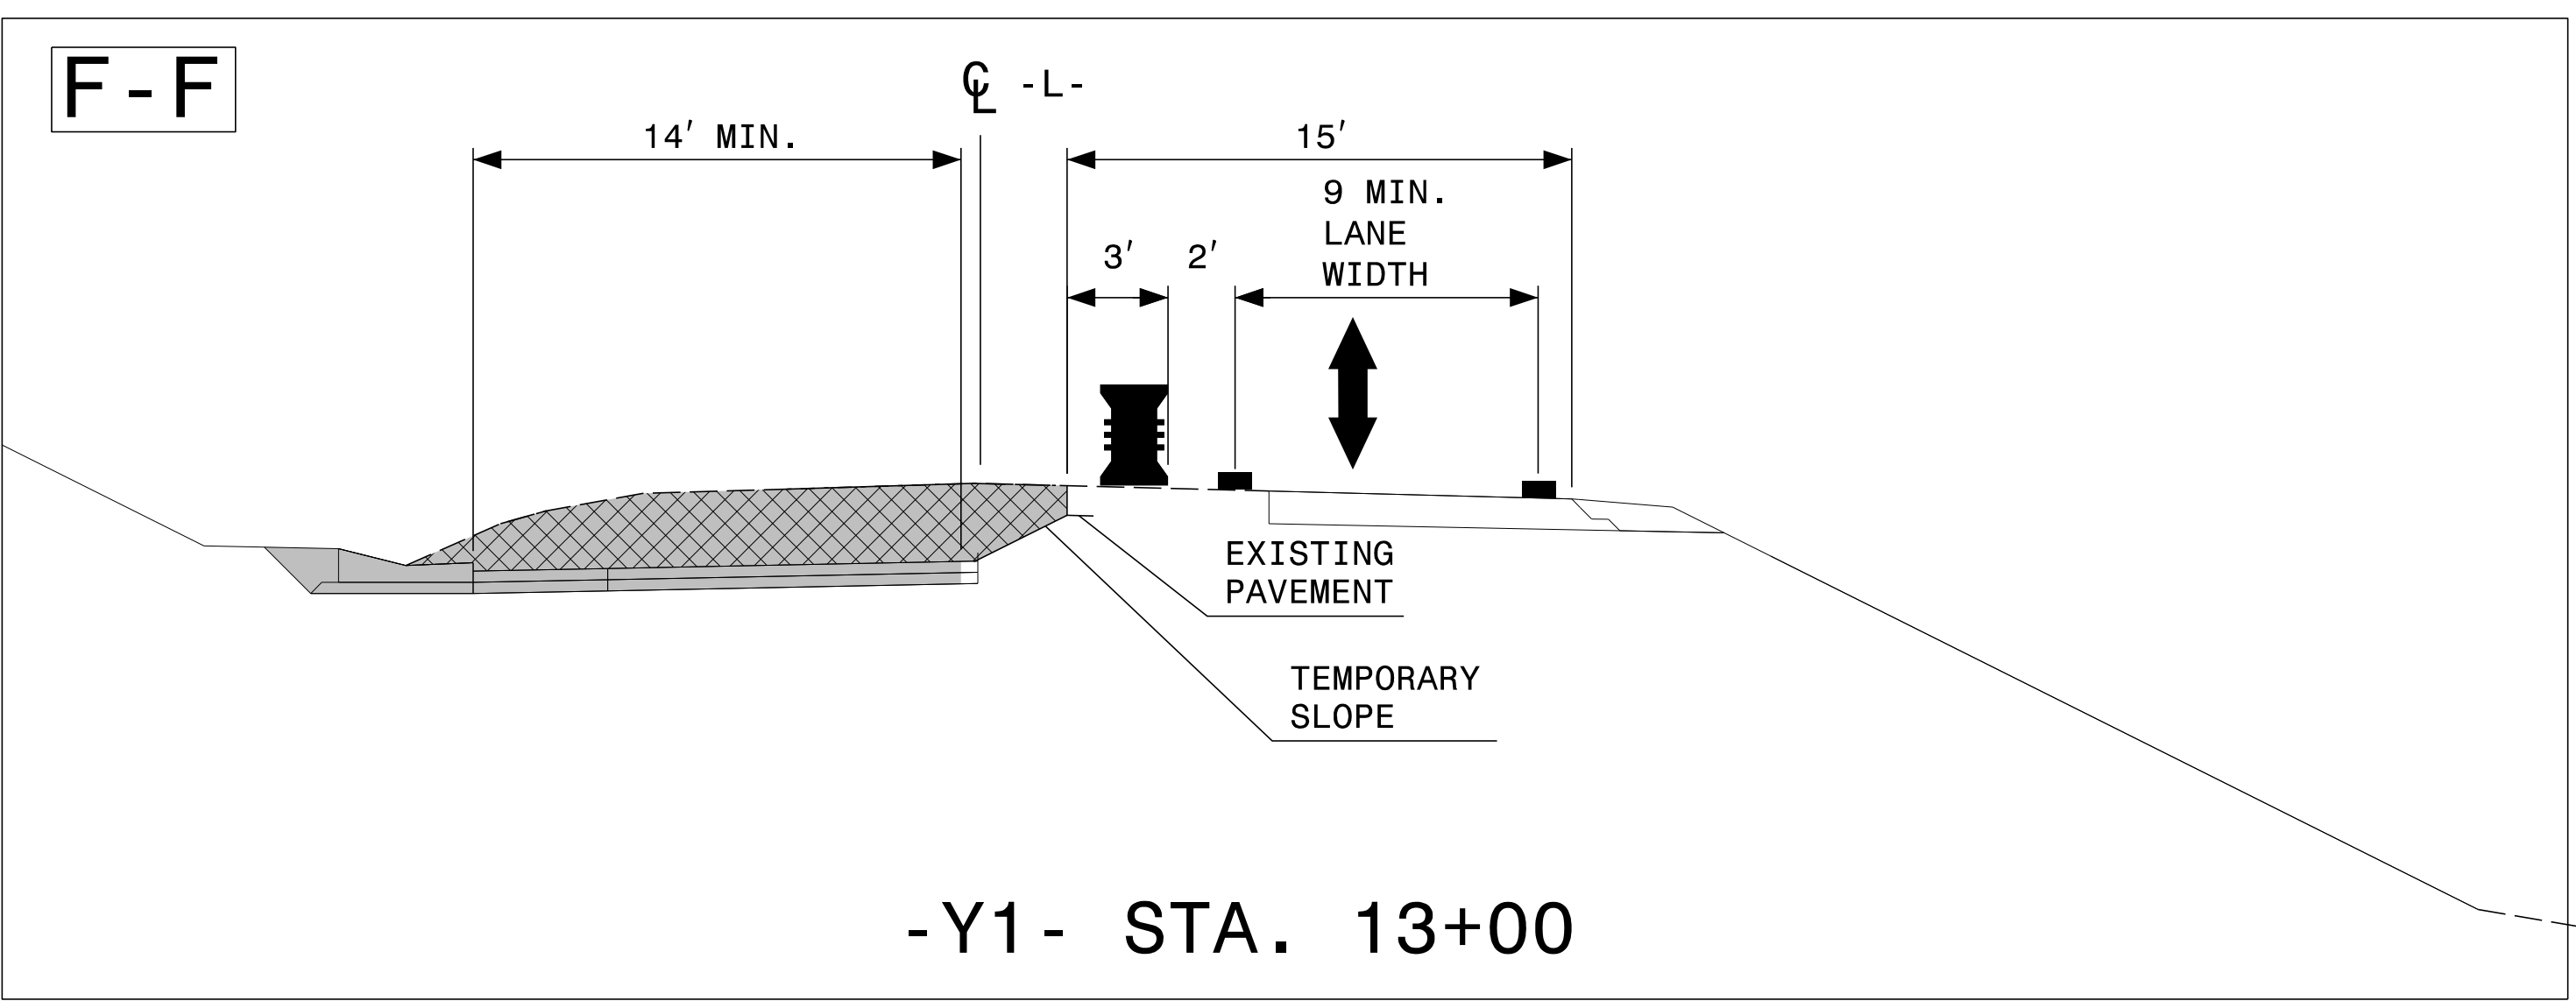

INSTALL ADVANCE WARNING SIGNS AS SHOWN IN FIGURE "SP"

APPROVED: *J. W. Woolard, Jr.*
 DATE: 7/29/2015

PHASE II

7/29/2015
 P:\Projects\B3868\TrafficControl\TCP\B-3868_TC_TMP_Phase II-2.dgn
 User:shanson