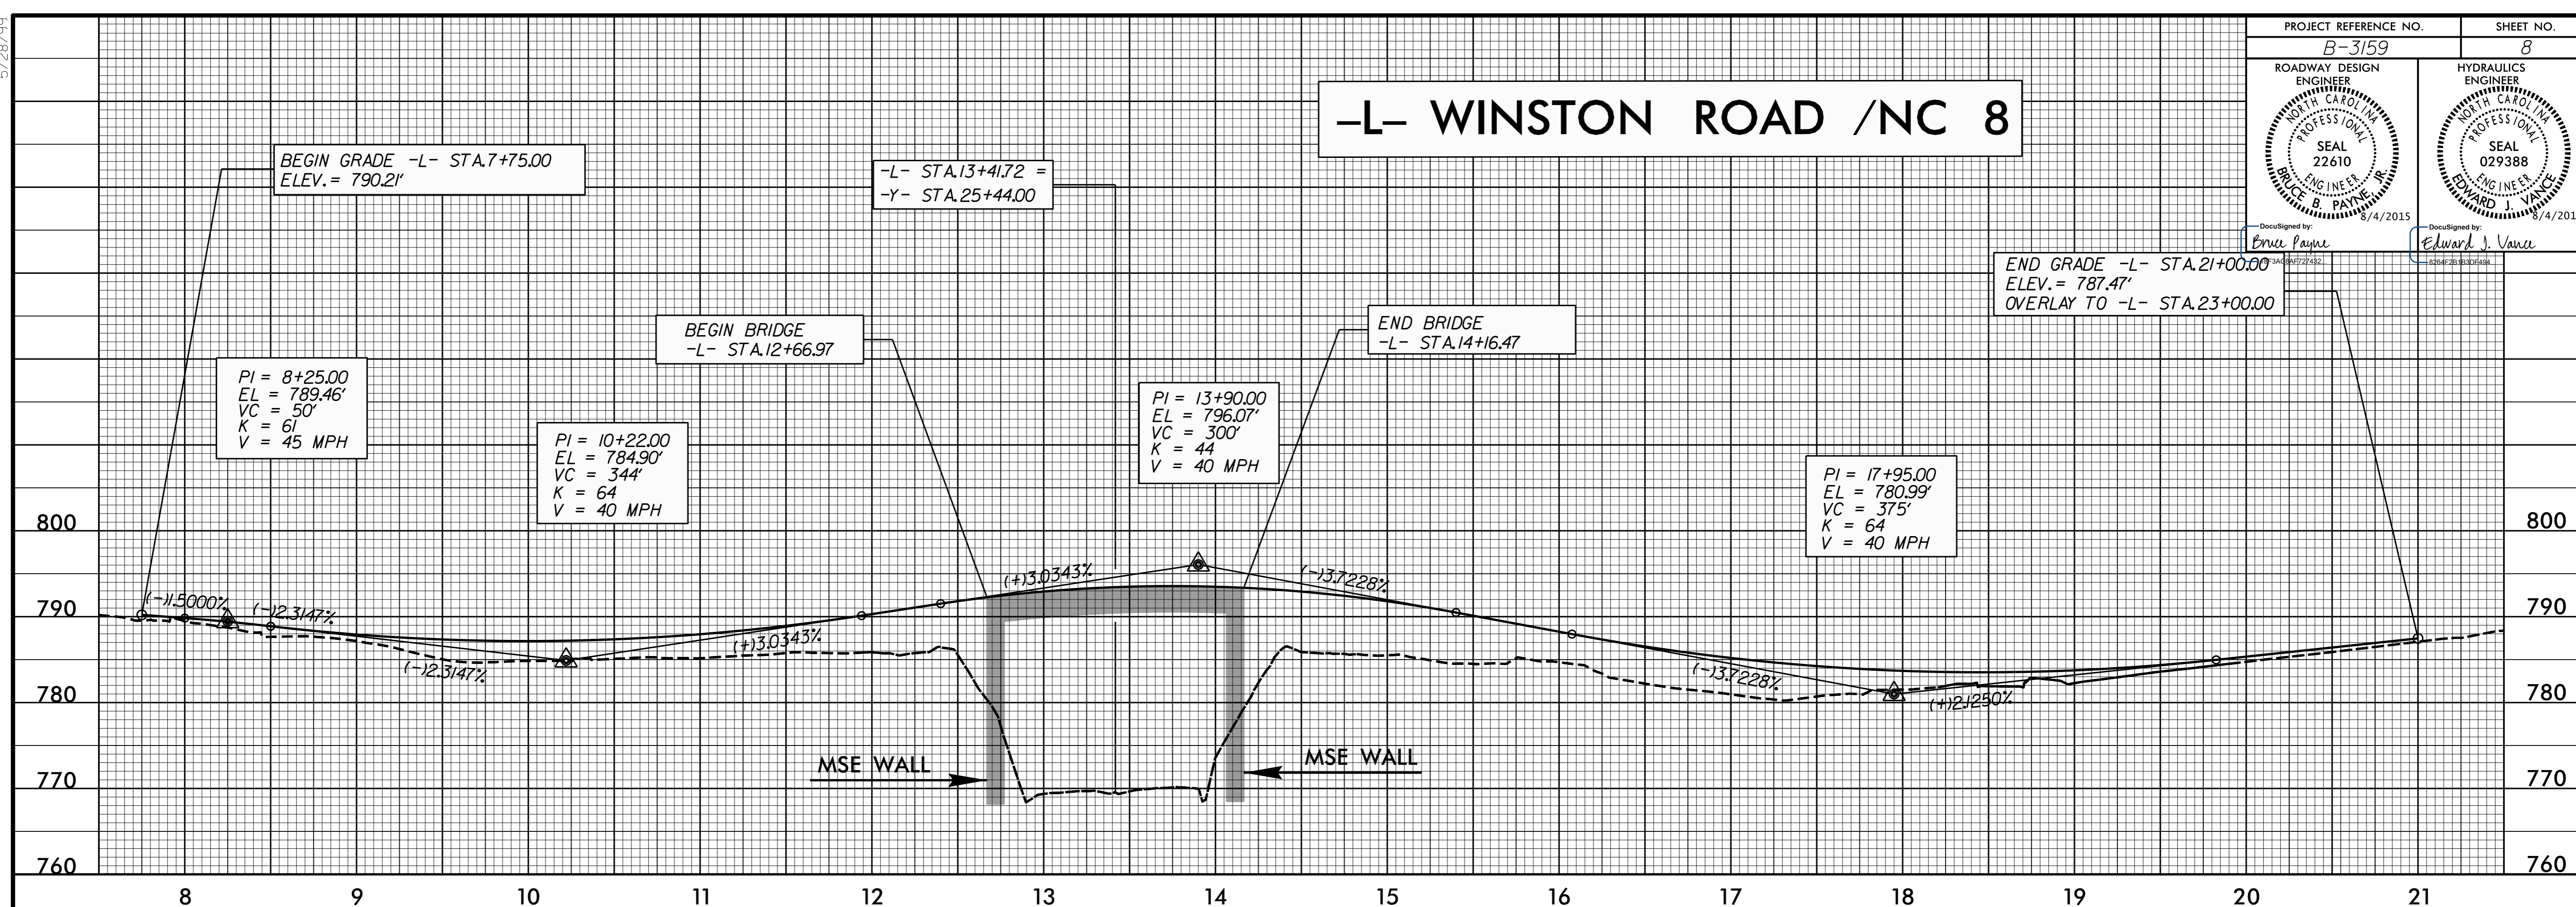

-L- WINSTON ROAD / NC 8

-Y2- W. 6TH STREET

5/28/99

29 JUL 2015 01:50 p159_Rdy.plt_08.dgn
BRUCE B. PAYNE