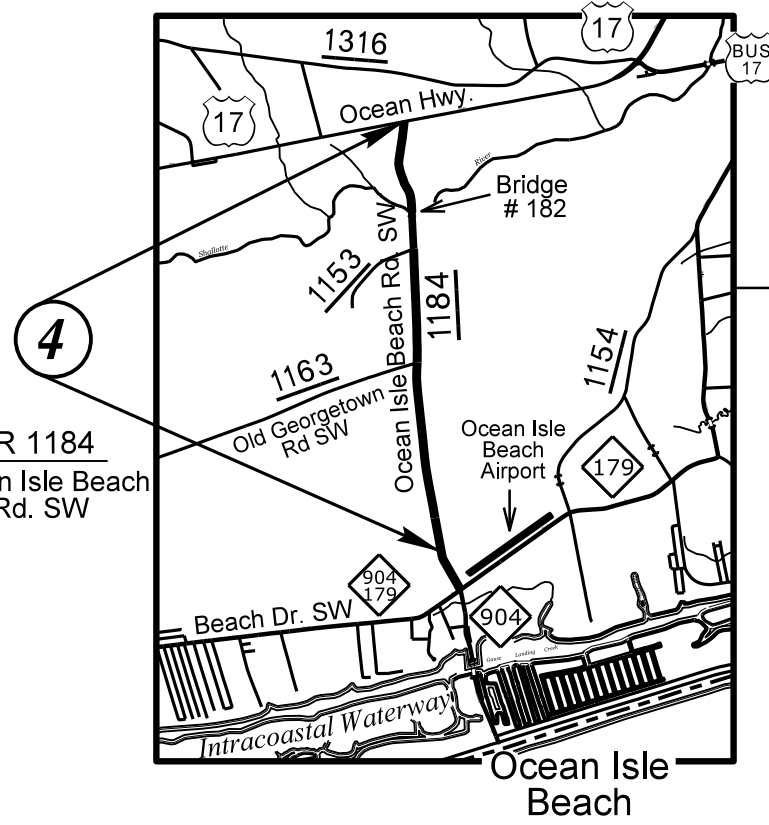

# BRUNSWICK COUNTY - CONT.

BRUNSWICK COUNTY

SR 1184  
Ocean Isle Beach Rd. SW

SR 1139  
Seashore Rd. SW

SR 1241  
Milliken Ave. SW

MAPS N.T.S.

REVISIONS

18-AUG-2016 11:29 Data\2016 Resurfacing\Brunswick County\Bellevue Let.US.17 & Various Sec. Rds\2016CPT.03.09.10101.Etc..Rdy.tsb.dgn  
 \$\$\$\$\$\$