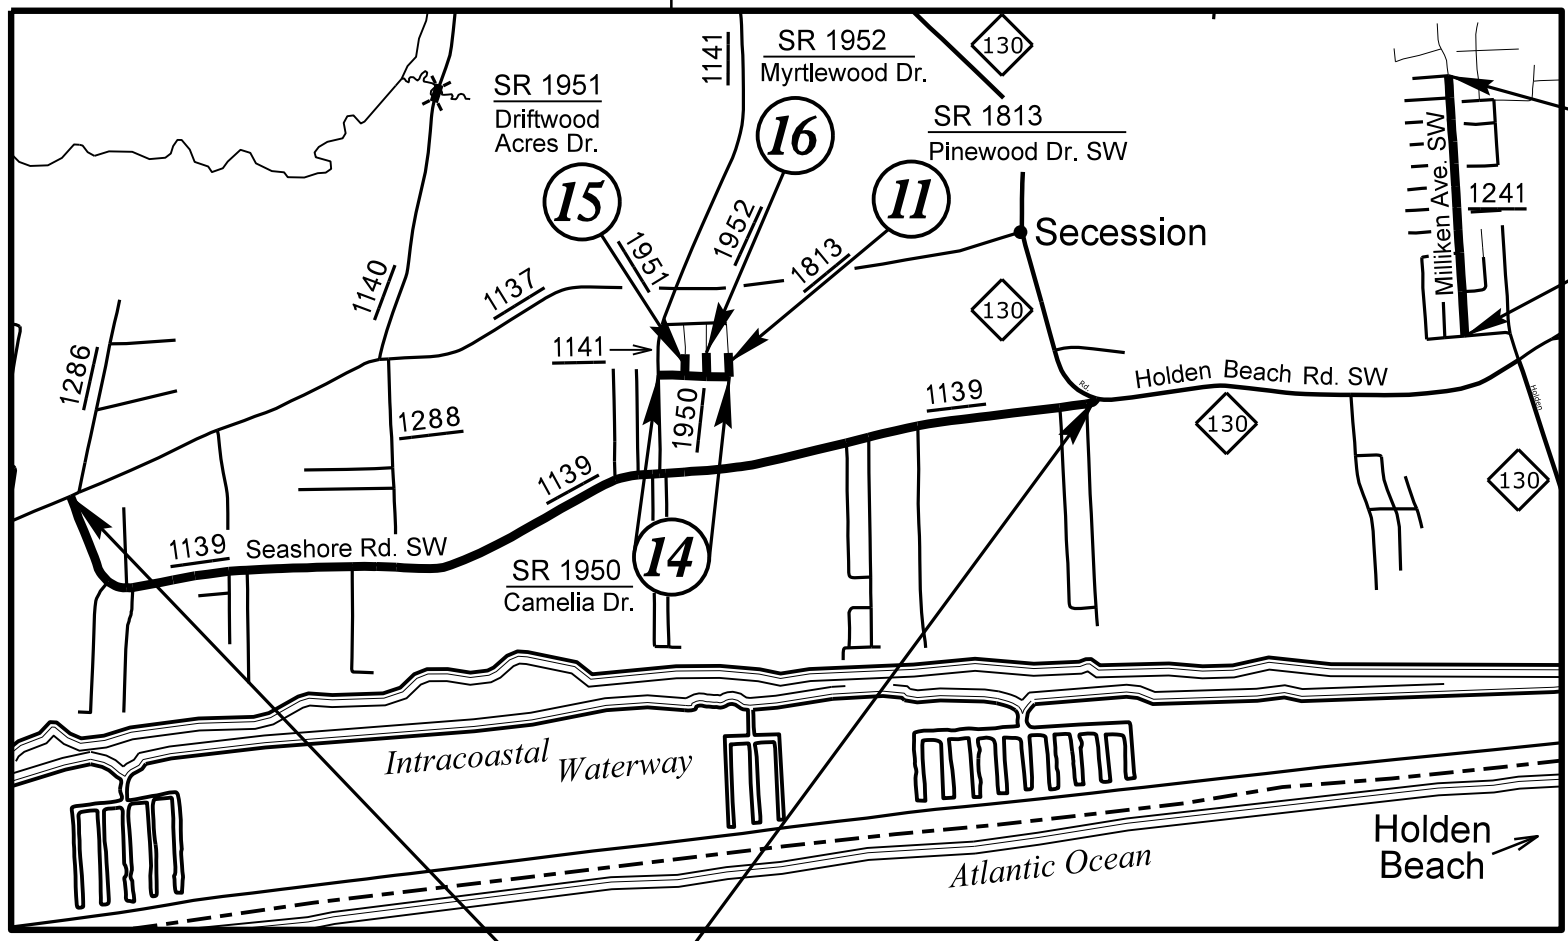

# BRUNSWICK COUNTY - CONT.

BRUNSWICK COUNTY

SR 1184  
Ocean Isle Beach Rd. SW

SR 1139  
Seashore Rd. SW

SR 1241  
Milliken Ave. SW

MAPS N.T.S.

REVISIONS

18-AUG-2016 11:29 Data\2016 Resurfacing\Brunswick County\Bellevue Let.US.17 & Various Sec. Rds\2016CPT.03.09.10101.Etc..Rdy.tsb.dgn  
 \$\$\$\$\$\$