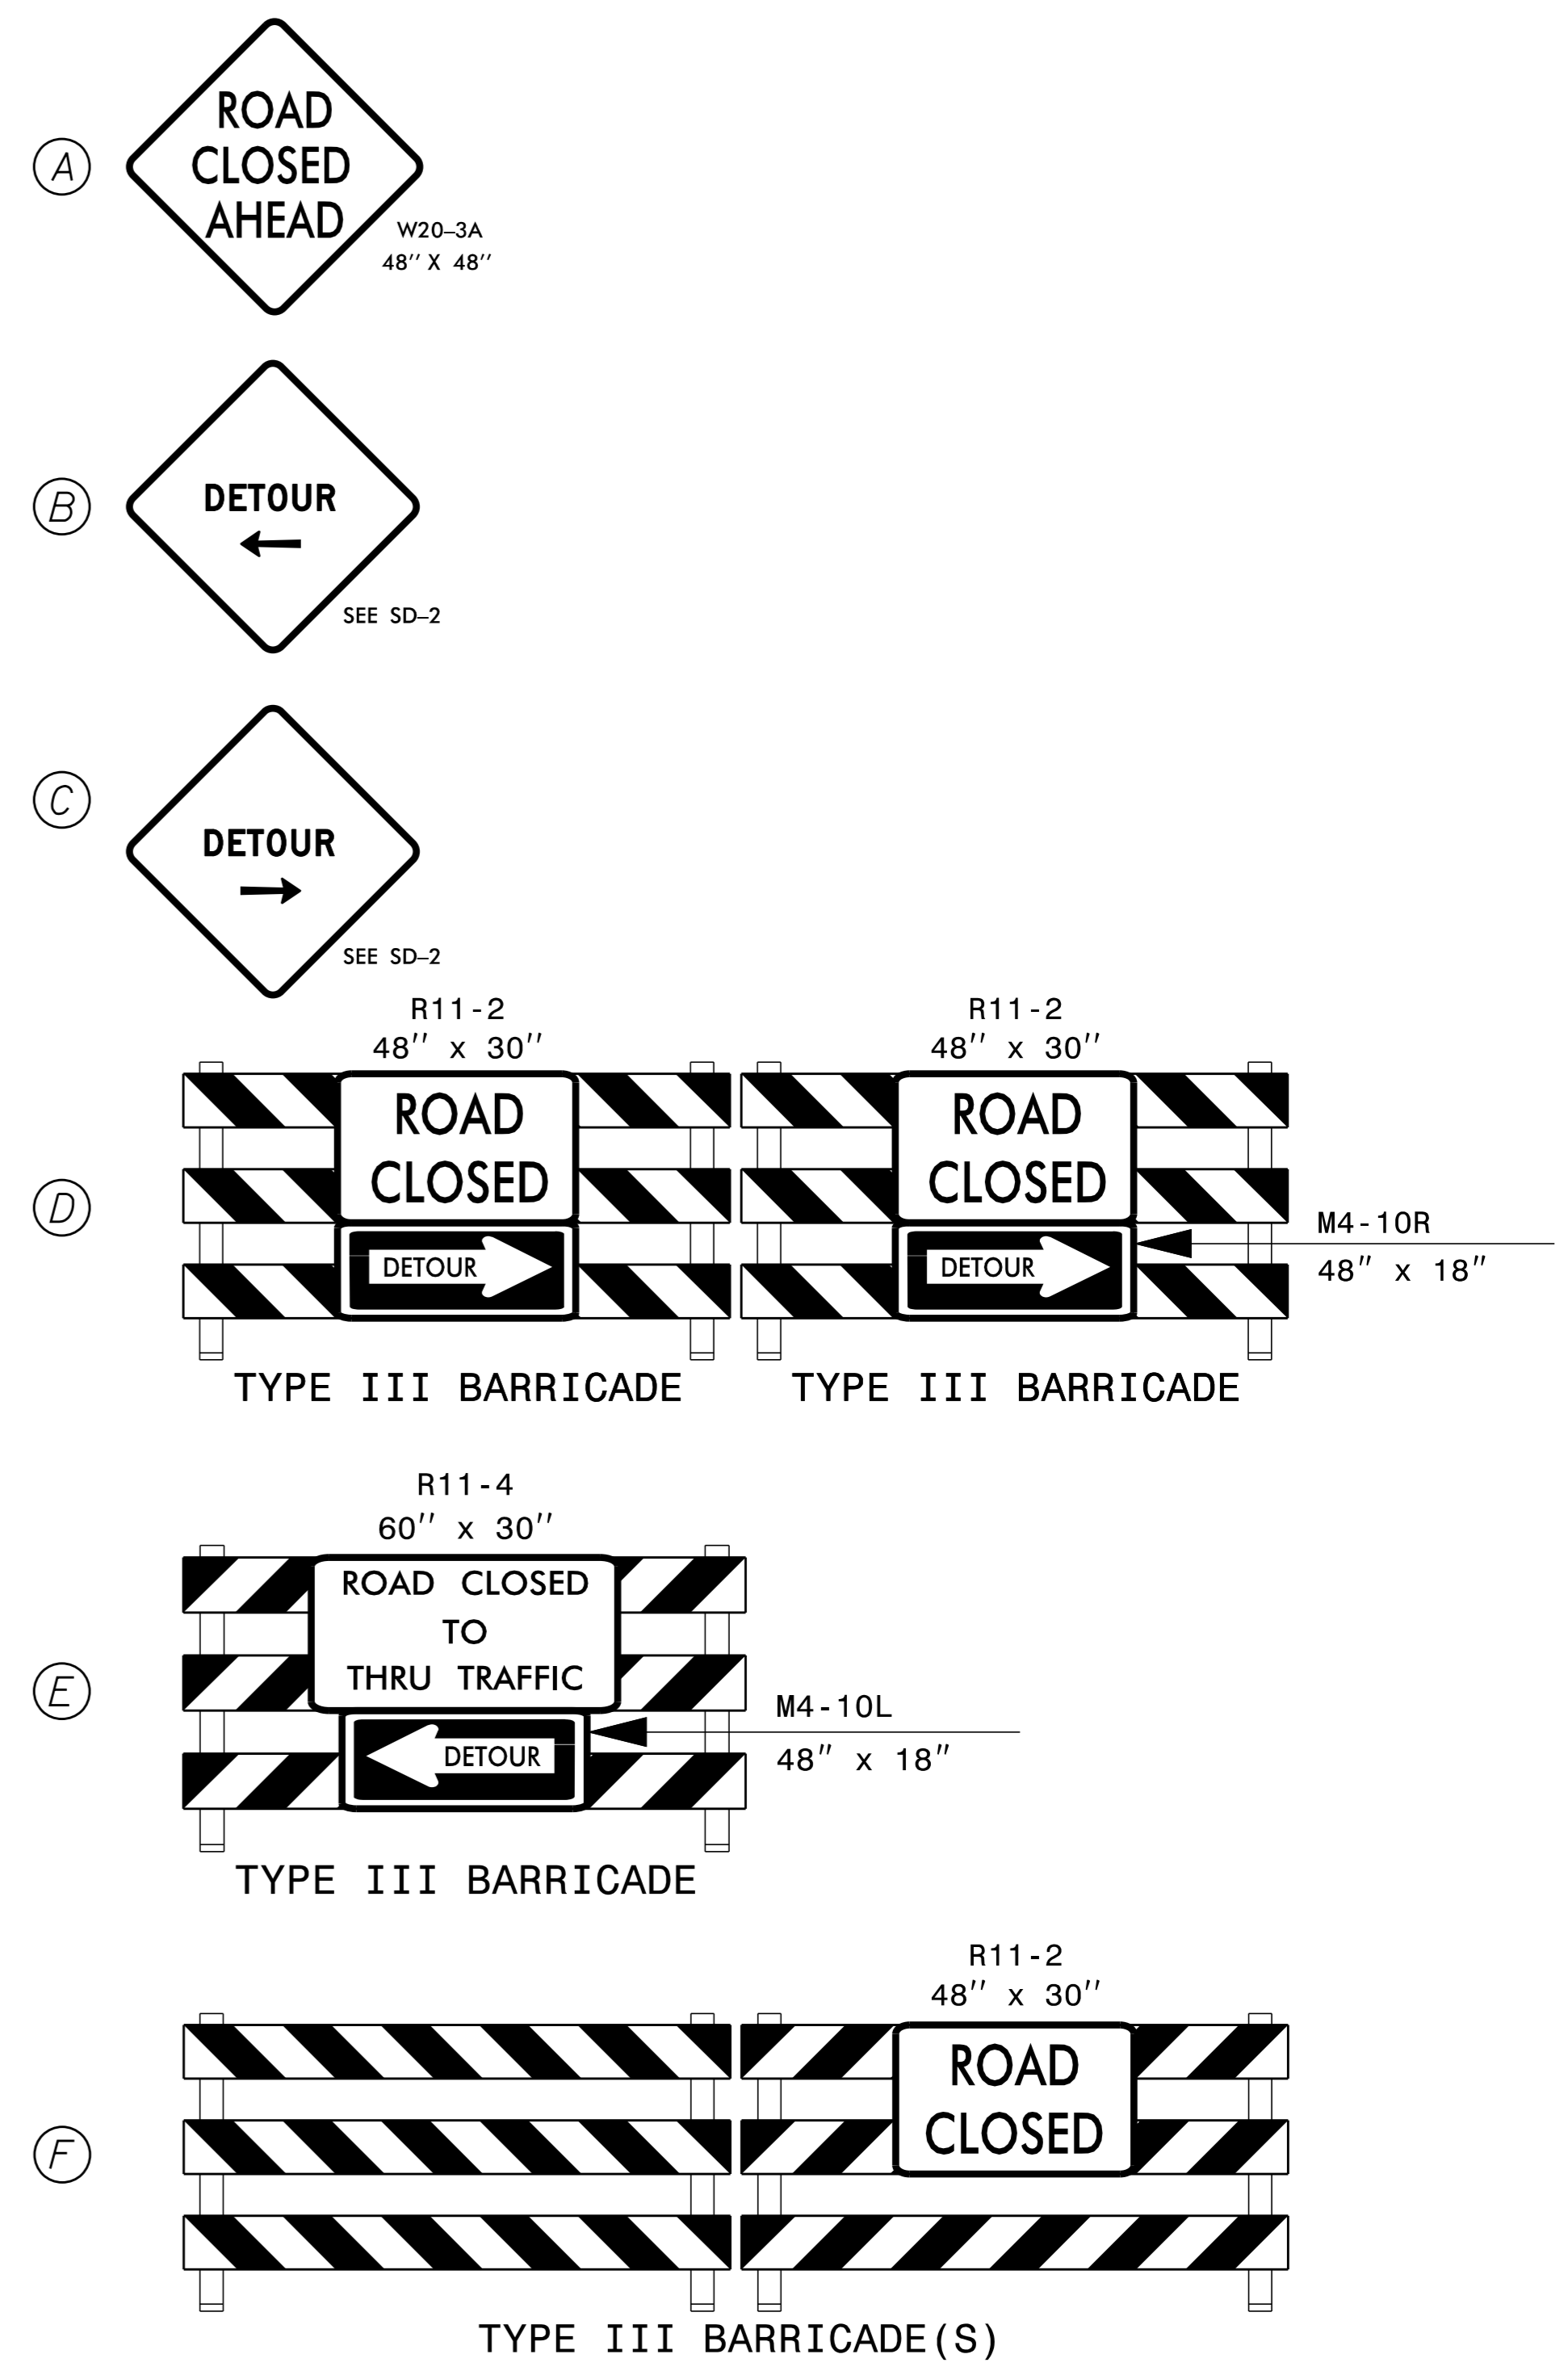

DETOUR ROUTE FOR BANCROFT AVENUE CLOSURE

LEGEND

-  WORK ZONE
-  DETOUR ROUTE
-  BARRICADE
-  PORTABLE SIGN

APPROVED: Jason Pace DATE: 11/17/2014

Kimley»Horn

**TRAFFIC CONTROL
DETOUR SHEET**

K:\RAL_Roadway\01036175_U-3315\NT\TrafficControl\CP\Sheets\U3315_TMP_psm1.dgn 11/4/2014