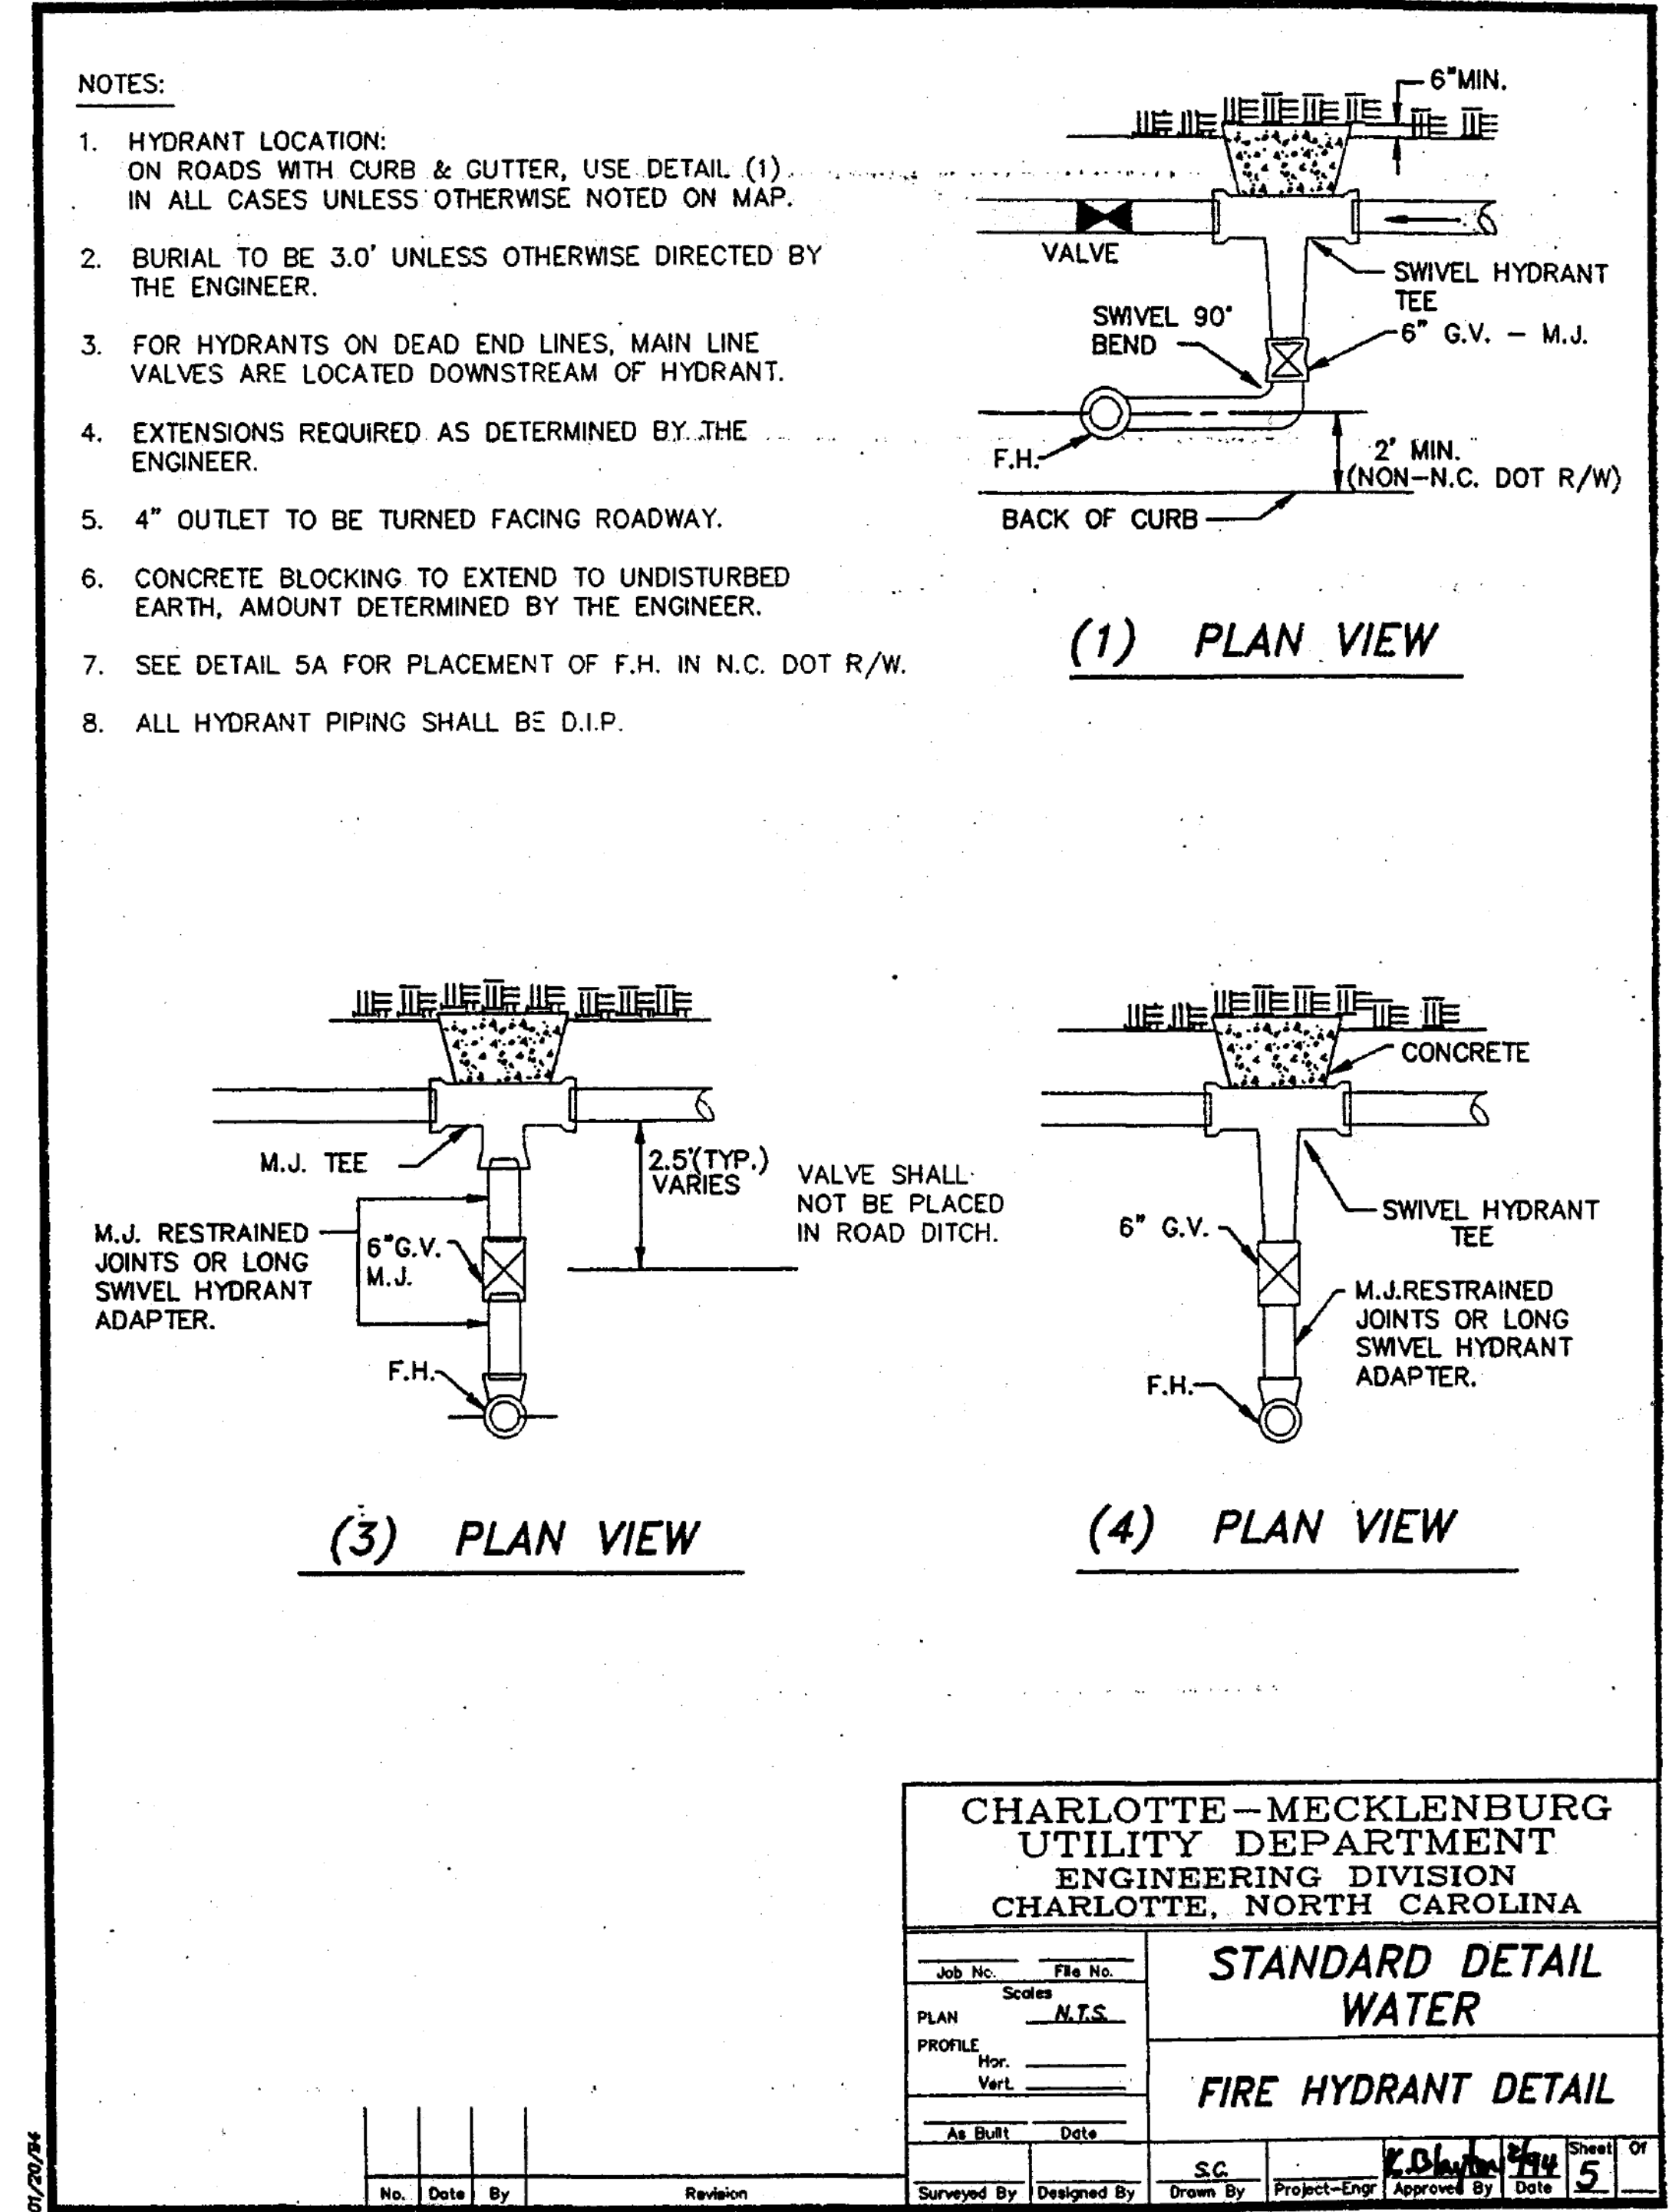

CLTWater STANDARD DETAILS

July 27, 1995

XIV - 55

Water Specifications/Details (SD)

July 27, 1995

XIV - 57

Water Specifications/Details (SD)