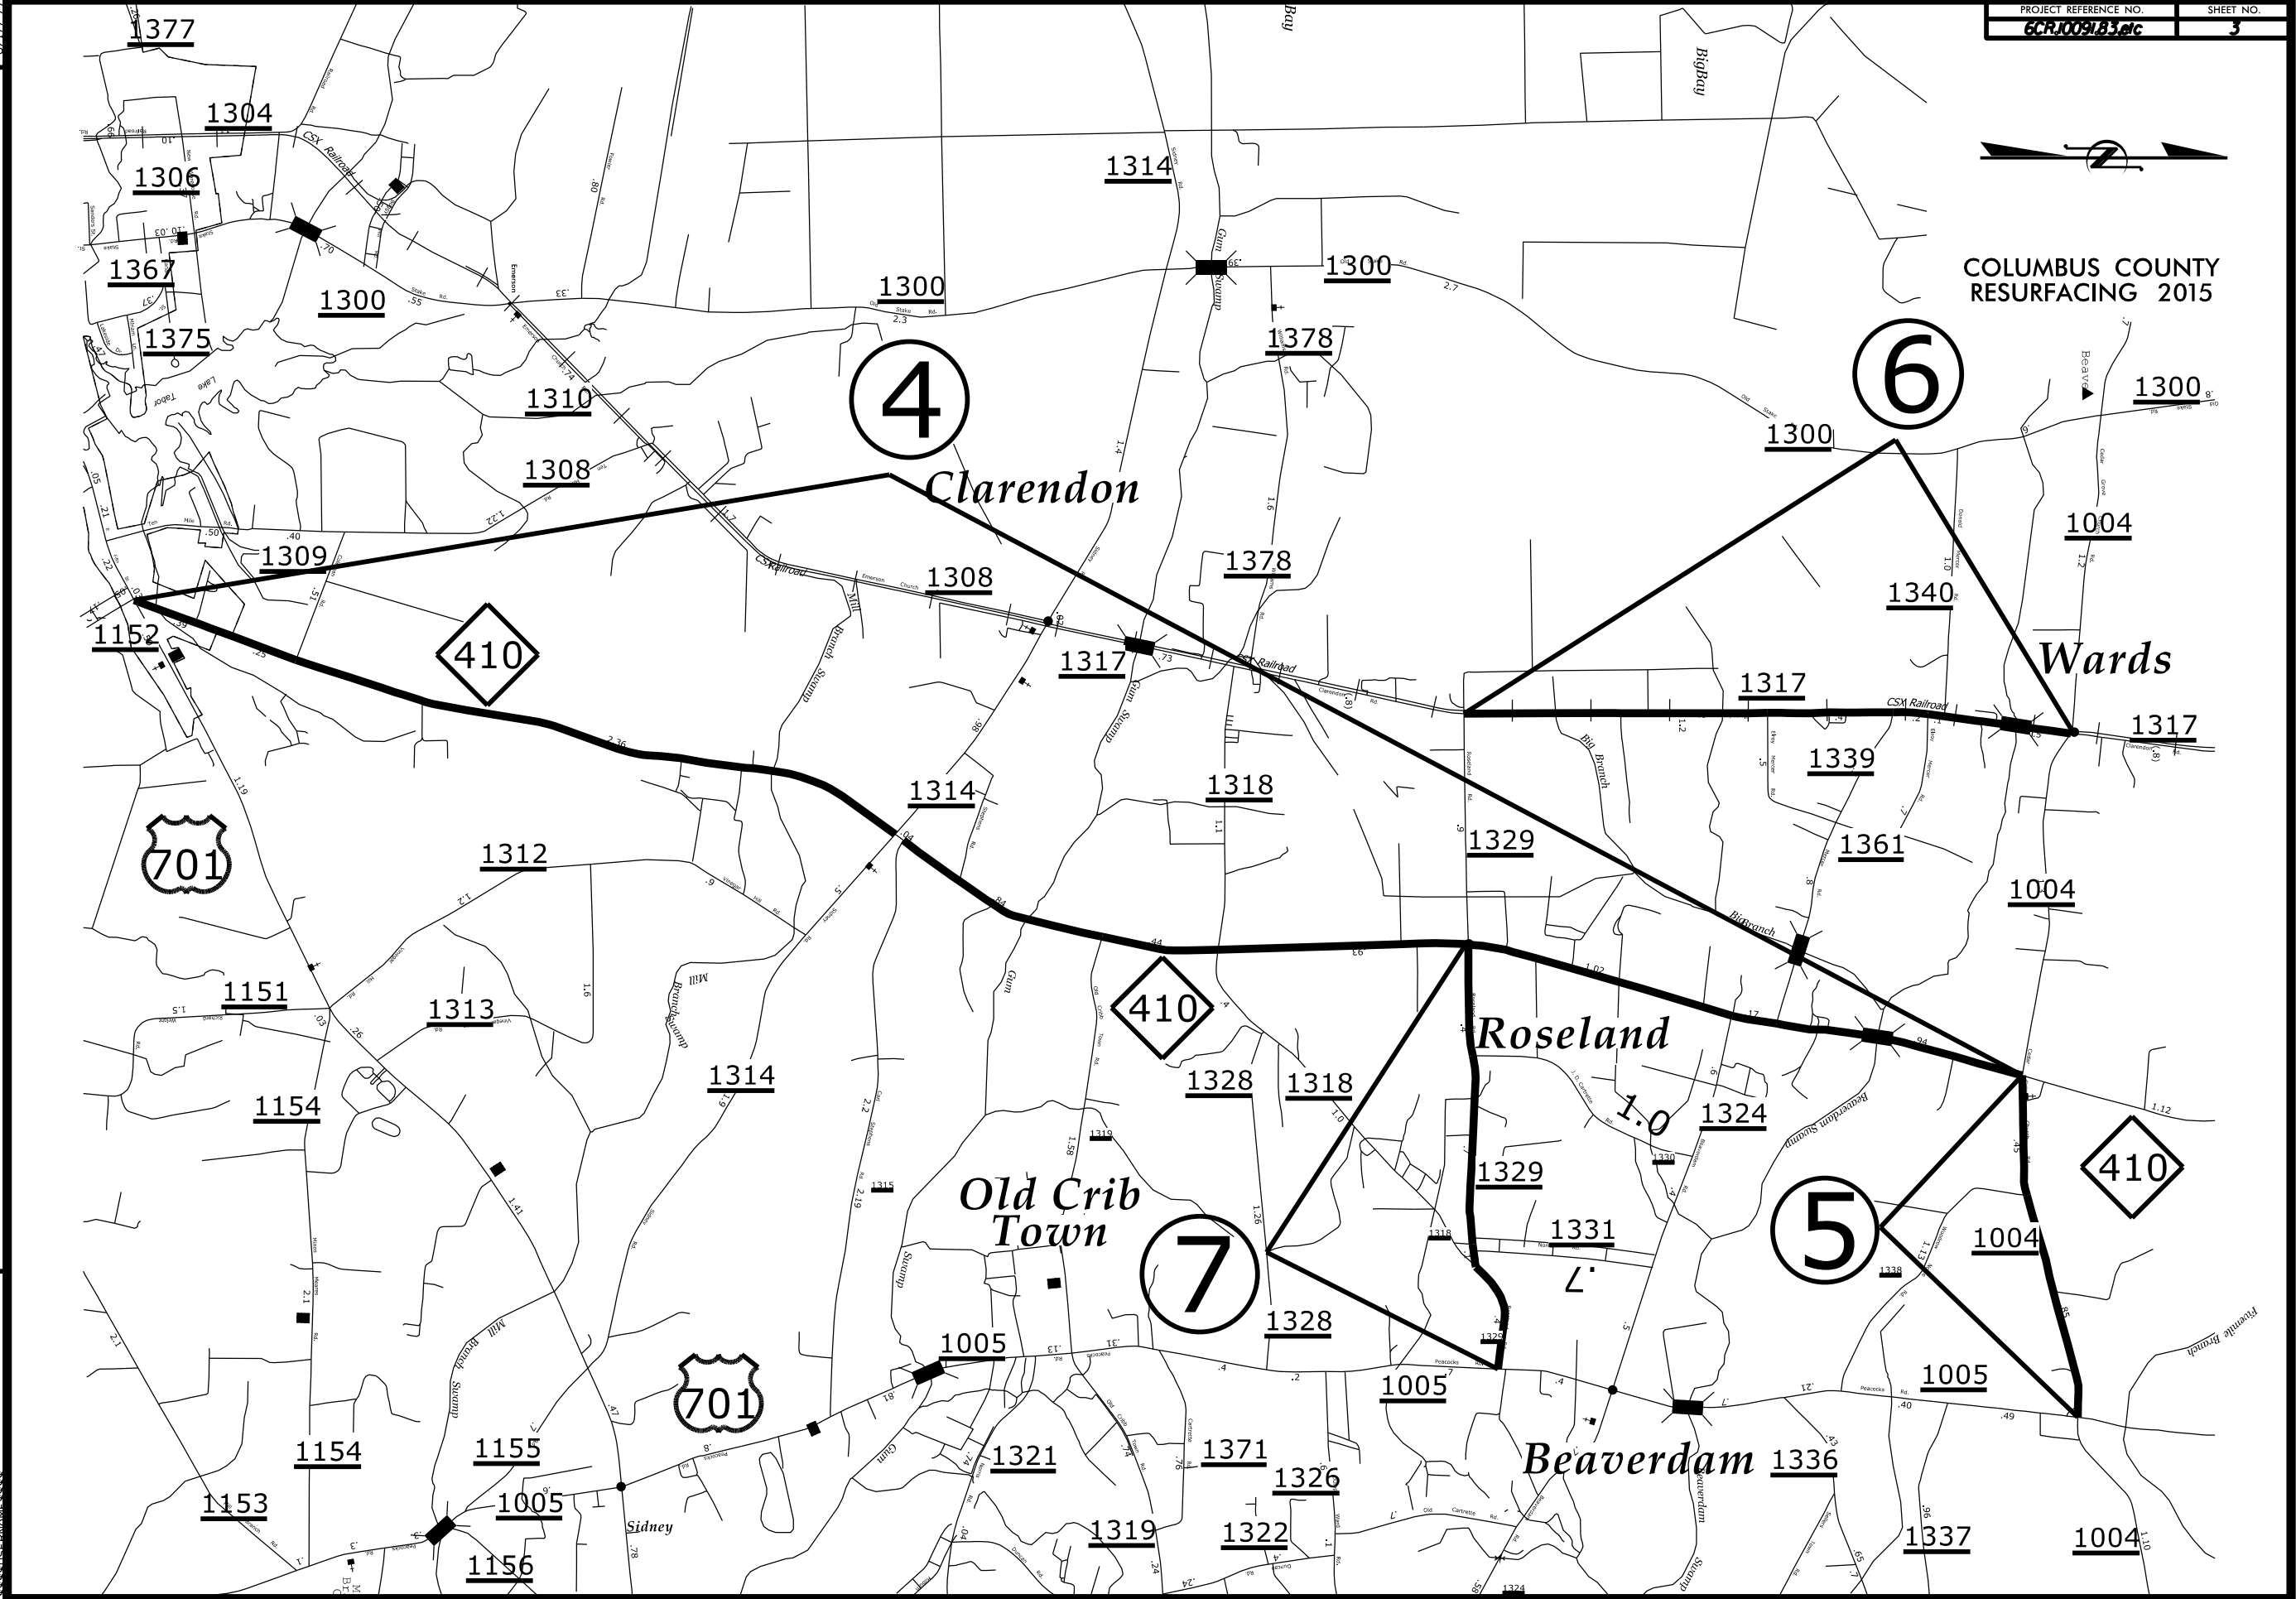

COLUMBUS COUNTY
RESURFACING 2015

REVISIONS

8/17/09
SYSTEM TIME: 8/17/09 10:58:58 AM
C:\PROJECTS\2015\RESURFACING\DRAWINGS\RESURFACING.DWG
PLOT DATE: 8/17/09 10:58:58 AM
PLOT TIME: 8/17/09 10:58:58 AM
PLOT USER: JSM