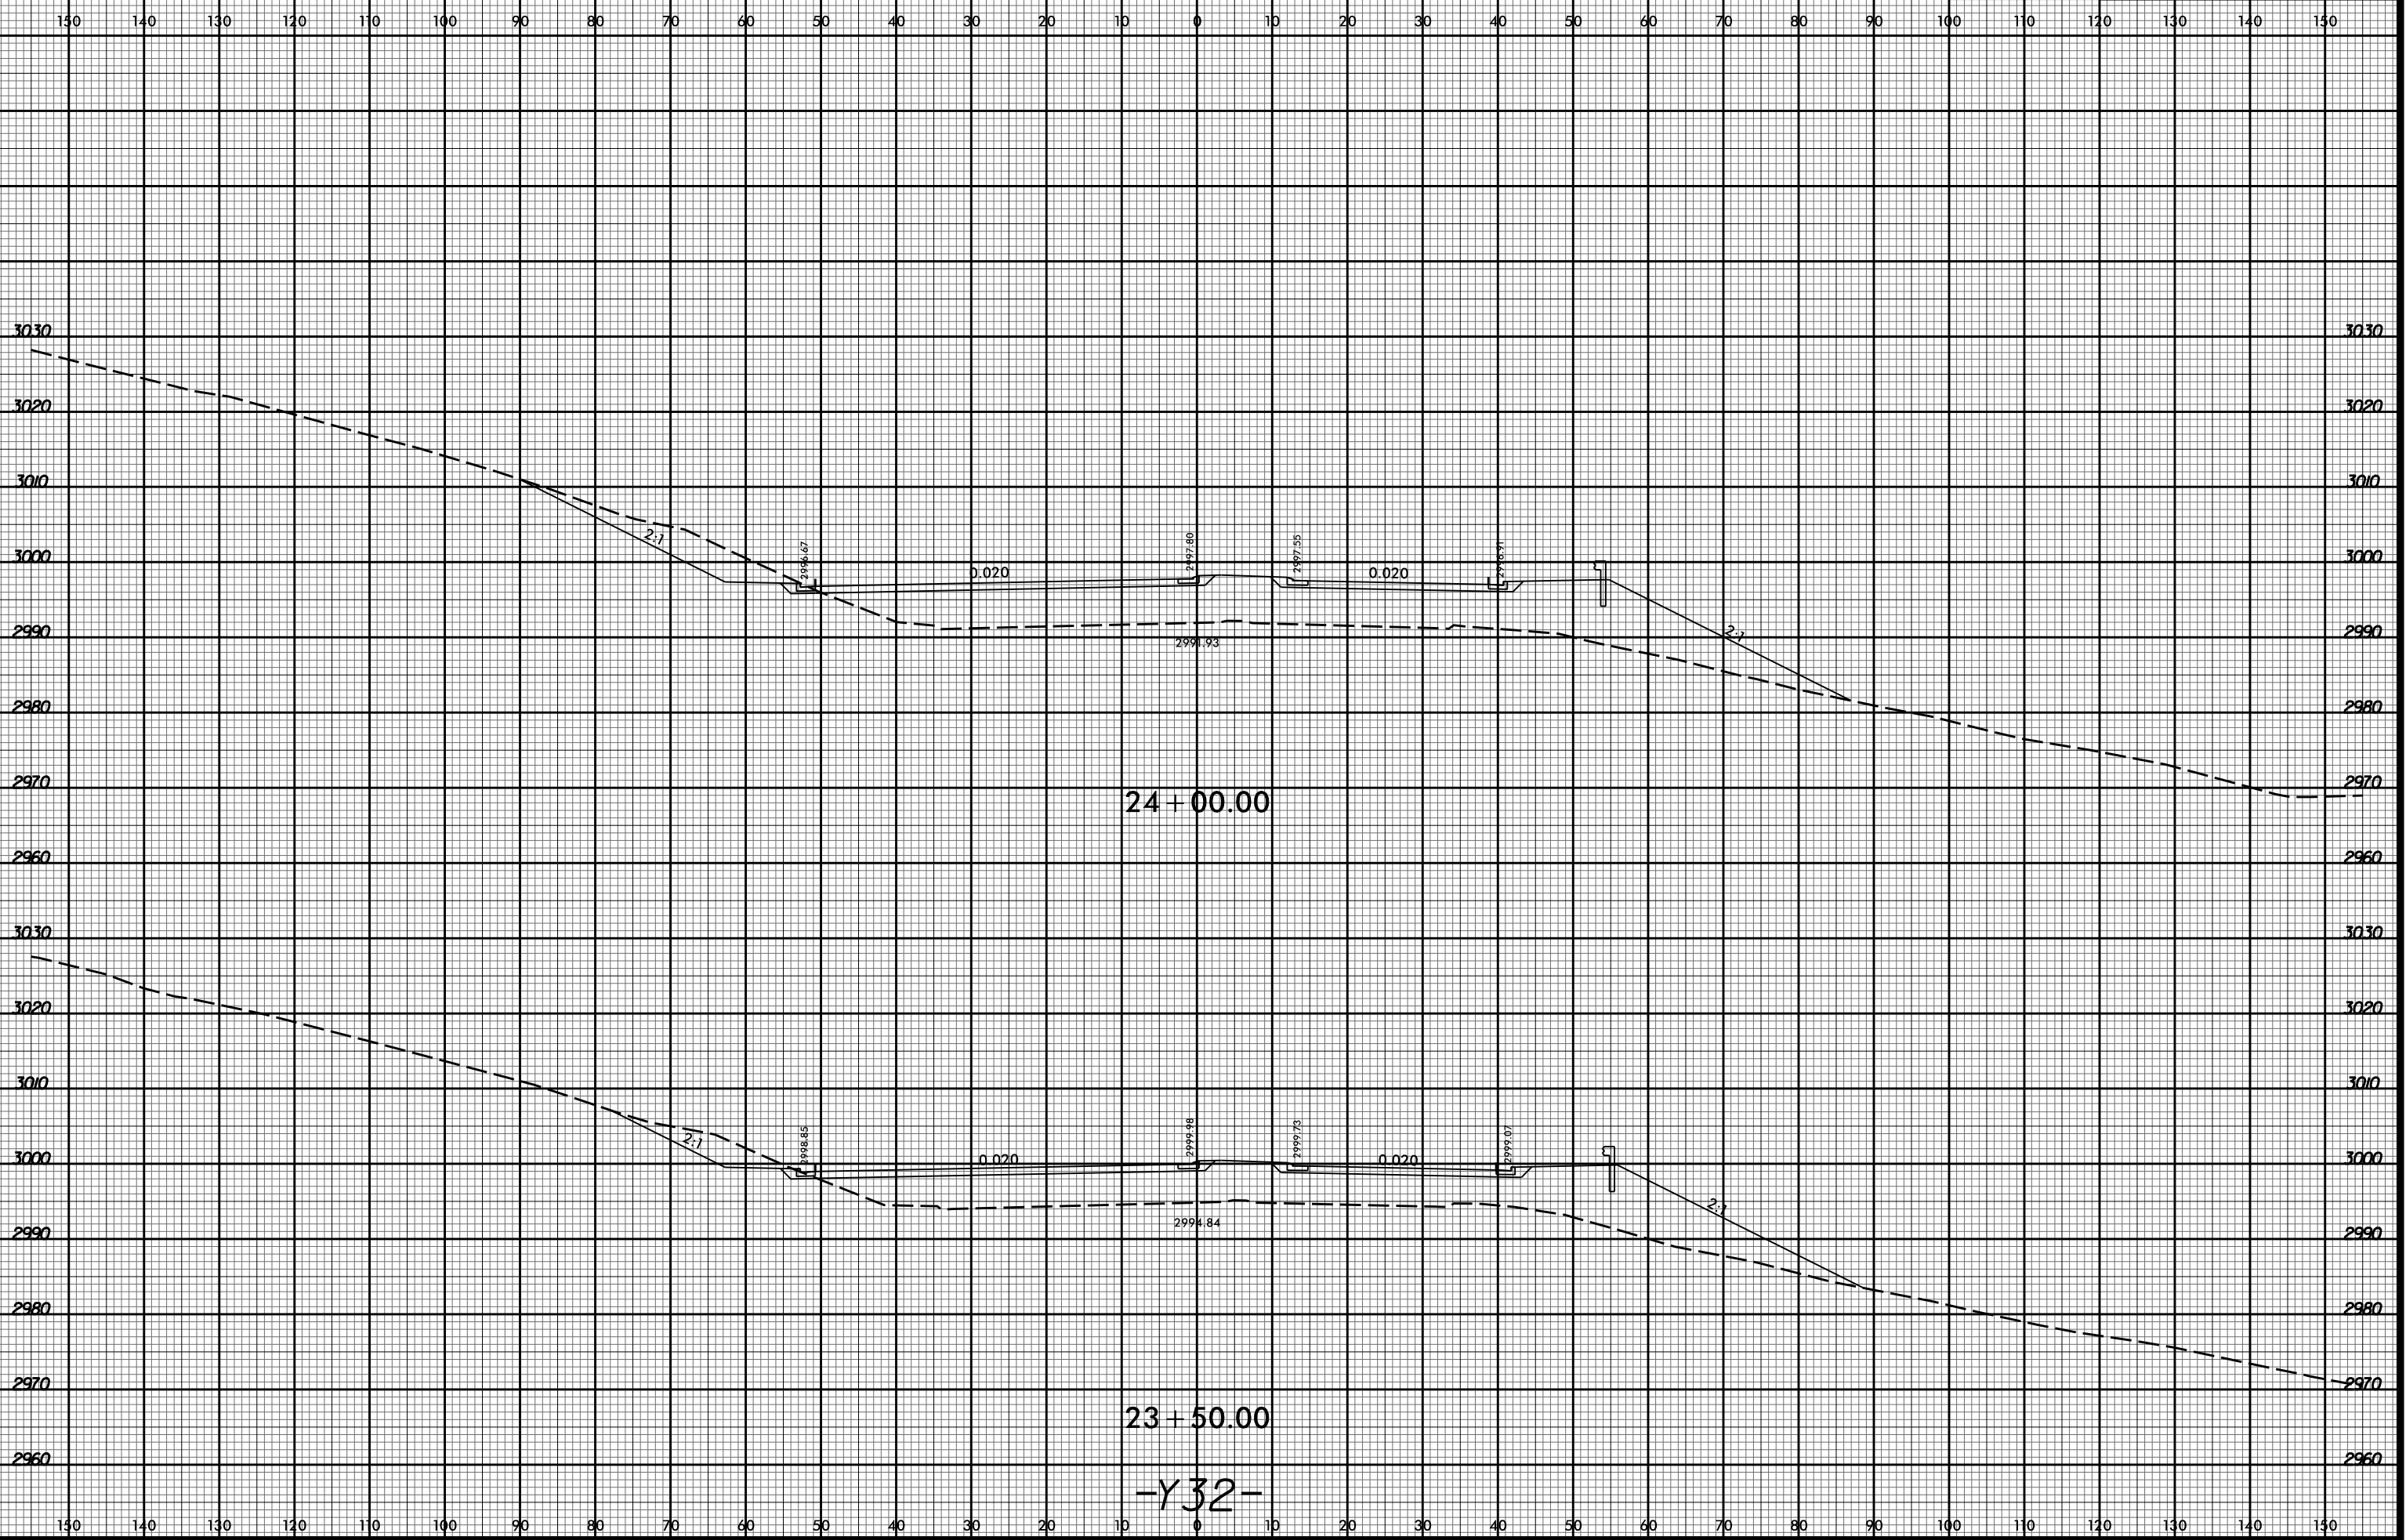

8/23/99

10:48:18 AM  
R2915D Rcdy\_xpl\_Y32.dgn  
Division

24 + 00.00

23 + 50.00

-Y32-