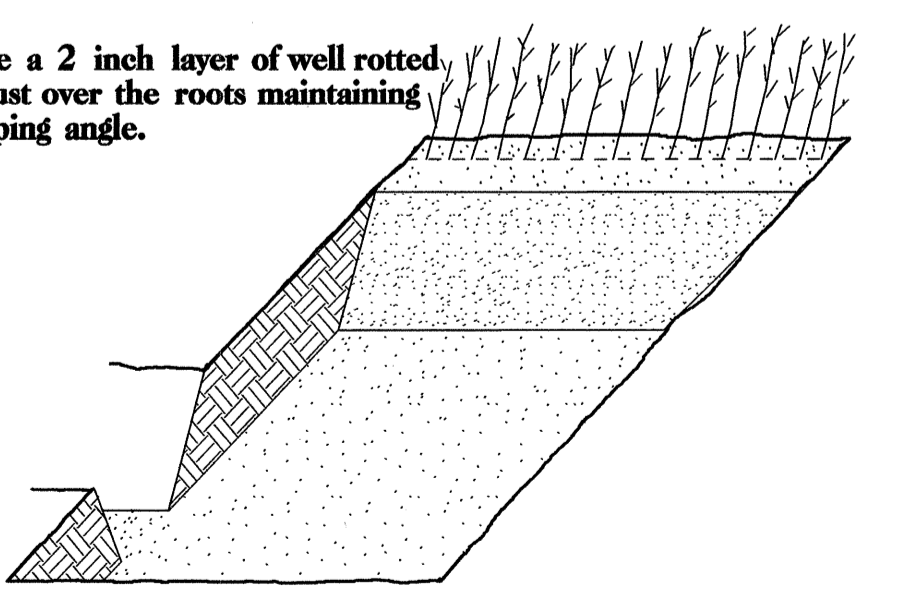

### SEEDLING / LINER BAREROOT PLANTING DETAIL

#### HEALING IN

1. Locate a healing-in site in a shady, well protected area.
2. Excavate a flat bottom trench 12 inches deep and provide drainage.

3. Backfill the trench with 2 inches well rotted sawdust. Place a 2 inch layer of well rotted sawdust at a sloping angle at one end of the trench.

4. Place a single layer of plants against the sloping end so that the root collar is at ground level.

5. Place a 2 inch layer of well rotted sawdust over the roots maintaining a sloping angle.

6. Repeat layers of plants and sawdust as necessary and water thoroughly.