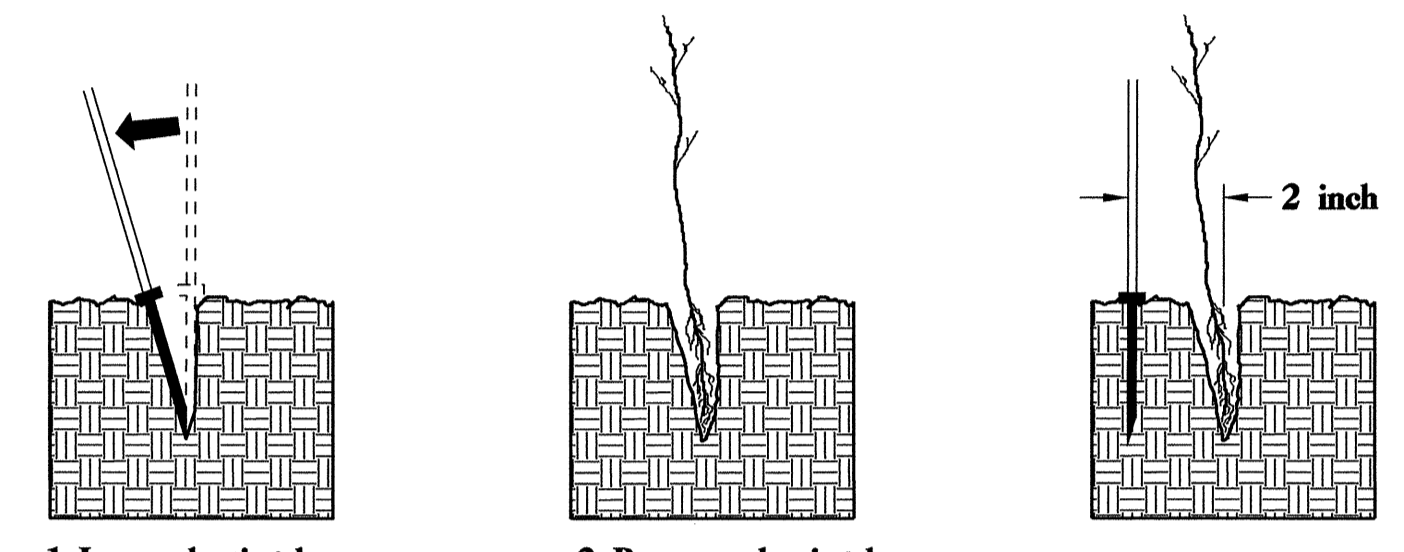

4. Place a single layer of plants against the sloping end so that the root collar is at ground level.

5. Place a 2 inch layer of well rotted sawdust over the roots maintaining a sloping angle.

6. Repeat layers of plants and sawdust as necessary and water thoroughly.

#### DIBBLE PLANTING METHOD USING THE KBC PLANTING BAR

1. Insert planting bar as shown and pull handle toward planter.
2. Remove planting bar and place seedling at correct depth.
3. Insert planting bar 2 inches toward planter from seedling.