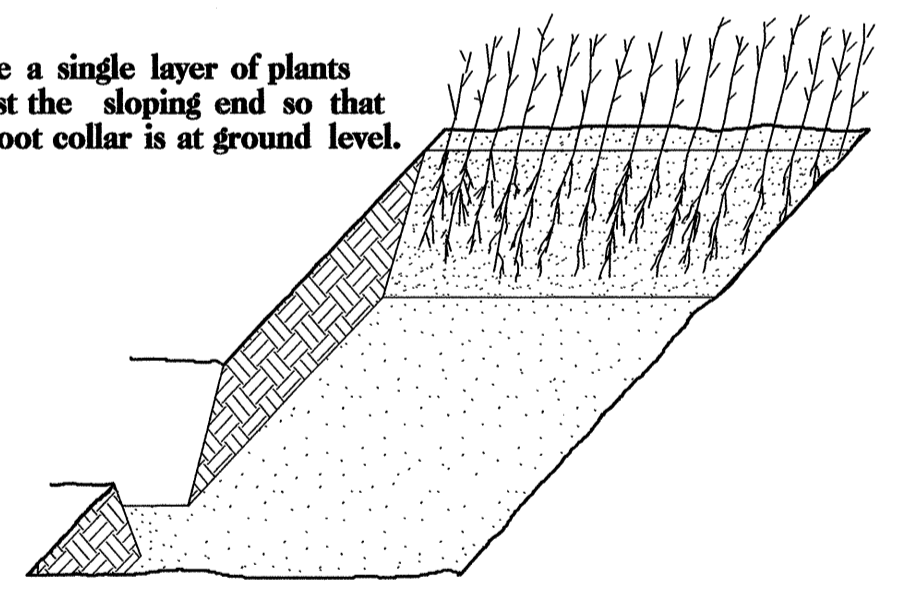

### SEEDLING / LINER BAREROOT PLANTING DETAIL

#### HEALING IN

1. Locate a healing-in site in a shady, well protected area.
2. Excavate a flat bottom trench 12 inches deep and provide drainage.

3. Backfill the trench with 2 inches well rotted sawdust. Place a 2 inch layer of well rotted sawdust at a sloping angle at one end of the trench.

4. Place a single layer of plants against the sloping end so that the root collar is at ground level.

5. Place a 2 inch layer of well rotted sawdust over the roots maintaining a sloping angle.

6. Repeat layers of plants and sawdust as necessary and water thoroughly.