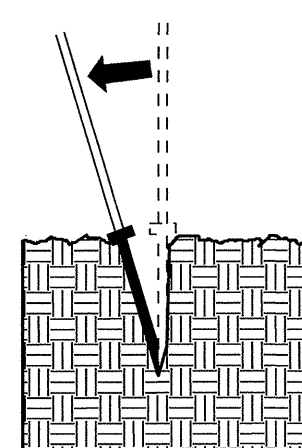

3. Backfill the trench with 50mm well rotted sawdust. Place a 50mm layer of well rotted sawdust at a sloping angle at one end of the trench.

4. Place a single layer of plants against the sloping end so that the root collar is at ground level.

5. Place a 50mm layer of well rotted sawdust over the roots maintaining a sloping angle.

6. Repeat layers of plants and sawdust as necessary and water thoroughly.

DIBBLE PLANTING METHOD USING THE KBC PLANTING BAR

1. Insert planting bar as shown and pull handle toward planter.

2. Remove planting bar and place seedling at correct depth.

3. Insert planting bar 50mm toward planter from seedling.

4. Pull handle of bar toward planter, firming soil at bottom.

KBC PLANTING BAR
Planting bar shall have a blade with a triangular cross section, and shall be 300mm long, 100mm wide and 25mm thick at center.

ROOT PRUNING
All seedlings shall be root pruned, if necessary, so that no roots extend more than 250mm below the root collar.