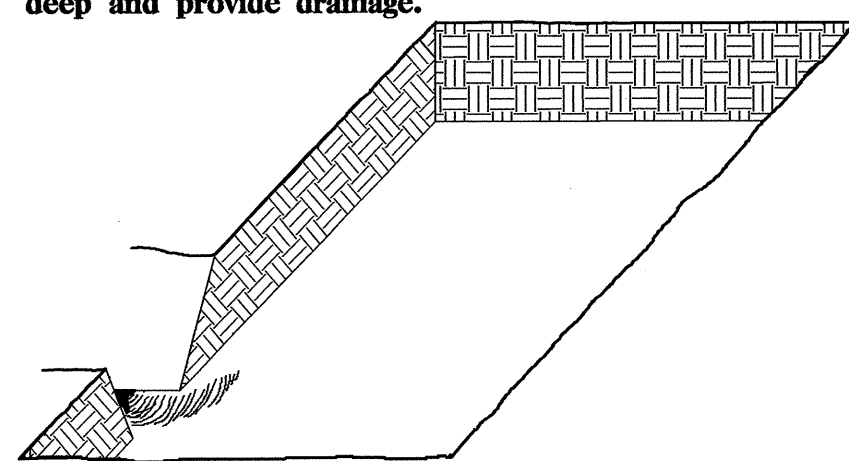

PROJECT REFERENCE NO. X-0002BC	SHEET NO. RF-1
R/W SHEET NO.	
ROADWAY DESIGN ENGINEER	HYDRAULICS ENGINEER

PLANTING DETAILS

SEEDLING / LINER BAREROOT PLANTING DETAIL

HEALING IN

1. Locate a healing-in site in a shady, well protected area.
2. Excavate a flat bottom trench 300mm deep and provide drainage.

3. Backfill the trench with 50mm well rotted sawdust. Place a 50mm layer of well rotted sawdust at a sloping angle at one end of the trench.

4. Place a single layer of plants against the sloping end so that the root collar is at ground level.

5. Place a 50mm layer of well rotted sawdust over the roots maintaining a sloping angle.

6. Repeat layers of plants and sawdust as necessary and water thoroughly.

DIBBLE PLANTING METHOD USING THE KBC PLANTING BAR