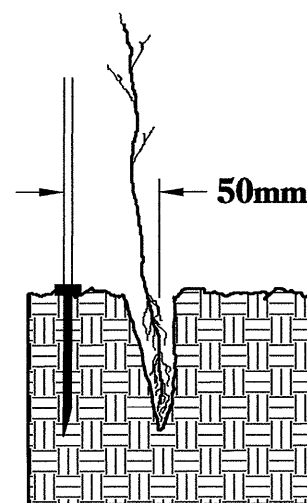

3. Backfill the trench with 50mm well rotted sawdust. Place a 50mm layer of well rotted sawdust at a sloping angle at one end of the trench.

4. Place a single layer of plants against the sloping end so that the root collar is at ground level.

5. Place a 50mm layer of well rotted sawdust over the roots maintaining a sloping angle.

6. Repeat layers of plants and sawdust as necessary and water thoroughly.

DIBBLE PLANTING METHOD USING THE KBC PLANTING BAR

1. Insert planting bar as shown and pull handle toward planter.

2. Remove planting bar and place seedling at correct depth.

3. Insert planting bar 50mm toward planter from seedling.

4. Pull handle of bar toward planter, firming soil at bottom.

KBC PLANTING BAR
Planting bar shall have a blade with a triangular cross section, and shall be 300mm long, 100mm wide and 25mm thick at center.

ROOT PRUNING
All seedlings shall be root pruned, if necessary, so that no roots extend more than 250mm below the root collar.