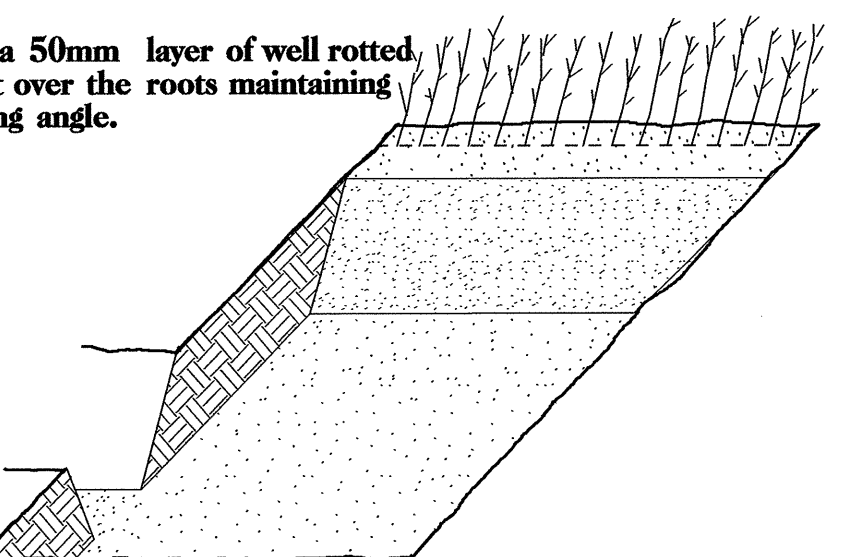

PROJECT REFERENCE NO. X-0002BC	SHEET NO. RF-1
R/W SHEET NO.	
ROADWAY DESIGN ENGINEER	HYDRAULICS ENGINEER

PLANTING DETAILS

SEEDLING / LINER BAREROOT PLANTING DETAIL

HEALING IN

1. Locate a healing-in site in a shady, well protected area.
2. Excavate a flat bottom trench 300mm deep and provide drainage.

3. Backfill the trench with 50mm well rotted sawdust. Place a 50mm layer of well rotted sawdust at a sloping angle at one end of the trench.

4. Place a single layer of plants against the sloping end so that the root collar is at ground level.

5. Place a 50mm layer of well rotted sawdust over the roots maintaining a sloping angle.

6. Repeat layers of plants and sawdust as necessary and water thoroughly.

DIBBLE PLANTING METHOD USING THE KBC PLANTING BAR

1. Insert planting bar as shown and pull handle toward planter.

2. Remove planting bar and place seedling at correct depth.

3. Insert planting bar 50mm toward planter from seedling.

4. Pull handle of bar toward planter, firming soil at bottom.