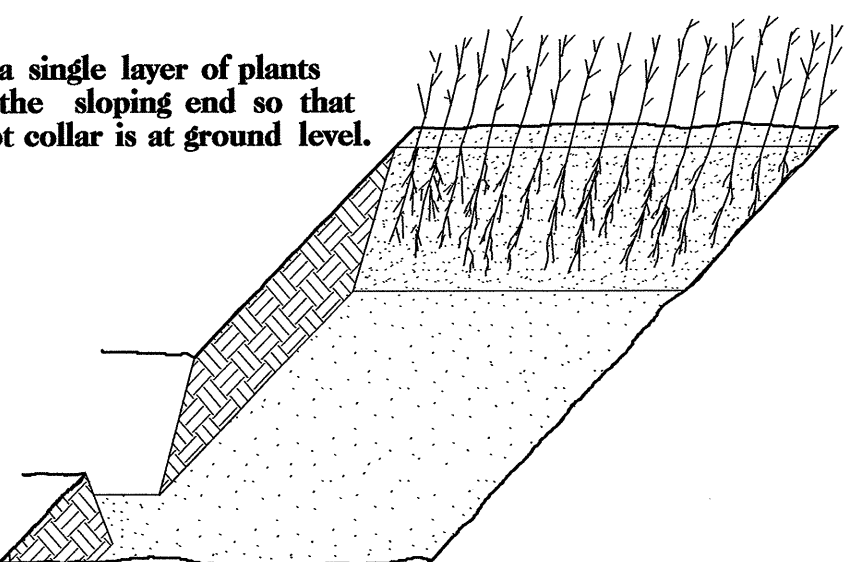

PROJECT REFERENCE NO. X-0002BC	SHEET NO. RF-1
R/W SHEET NO.	
ROADWAY DESIGN ENGINEER	HYDRAULICS ENGINEER

PLANTING DETAILS

SEEDLING / LINER BAREROOT PLANTING DETAIL

HEALING IN

1. Locate a healing-in site in a shady, well protected area.
2. Excavate a flat bottom trench 300mm deep and provide drainage.

3. Backfill the trench with 50mm well rotted sawdust. Place a 50mm layer of well rotted sawdust at a sloping angle at one end of the trench.

4. Place a single layer of plants against the sloping end so that the root collar is at ground level.

5. Place a 50mm layer of well rotted sawdust over the roots maintaining a sloping angle.

6. Repeat layers of plants and sawdust as necessary and water thoroughly.

DIBBLE PLANTING METHOD USING THE KBC PLANTING BAR

REFORESTATION

- TREE REFORESTATION SHALL BE PLANTED 1.8m TO 3.0m ON CENTER, RANDOM SPACING, AVERAGING 2.4m ON CENTER, APPROXIMATELY 1680 PLANTS PER HECTARE.

REFORESTATION

MIXTURE, TYPE, SIZE, AND FURNISH SHALL CONFORM TO THE FOLLOWING: