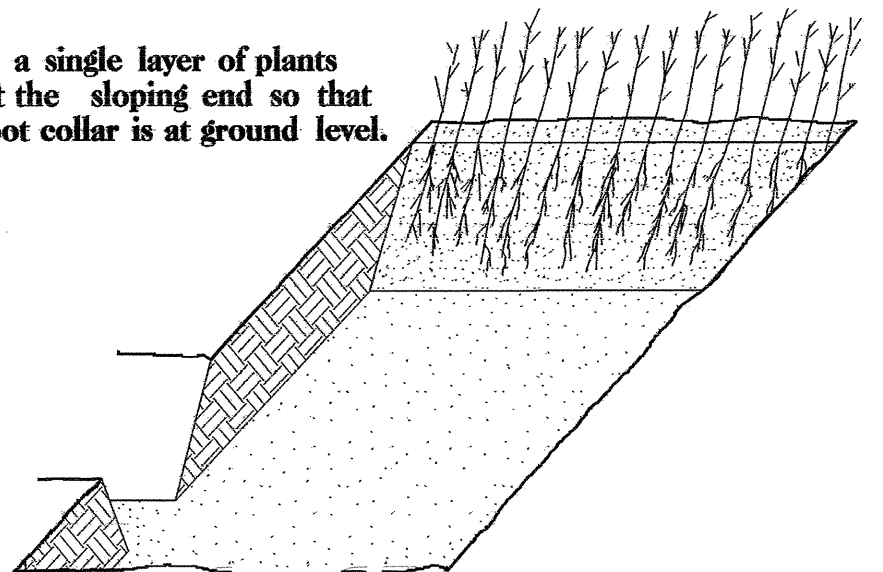

PLANTING DETAILS

SEEDLING / LINER BAREROOT PLANTING DETAIL

HEALING IN

1. Locate a healing-in site in a shady, well protected area.
2. Excavate a flat bottom trench 12 inches deep and provide drainage.

3. Backfill the trench with 2 inches well rotted sawdust. Place a 2 inch layer of well rotted sawdust at a sloping angle at one end of the trench.

4. Place a single layer of plants against the sloping end so that the root collar is at ground level.

5. Place a 2 inch layer of well rotted sawdust over the roots maintaining a sloping angle.

6. Repeat layers of plants and sawdust as necessary and water thoroughly.

DIBBLE PLANTING METHOD USING THE KBC PLANTING BAR

1. Insert planting bar as shown and pull handle toward planter.
2. Remove planting bar and place seedling at correct depth.
3. Insert planting bar 2 inches toward planter from seedling.

REFORESTATION

- TREE REFORESTATION SHALL BE PLANTED 6 FT. TO 10 FT. ON CENTER, RANDOM SPACING, AVERAGING 8 FT. ON CENTER, APPROXIMATELY 680 PLANTS PER ACRE.

REFORESTATION

MIXTURE, TYPE, SIZE, AND FURNISH SHALL CONFORM TO THE FOLLOWING: