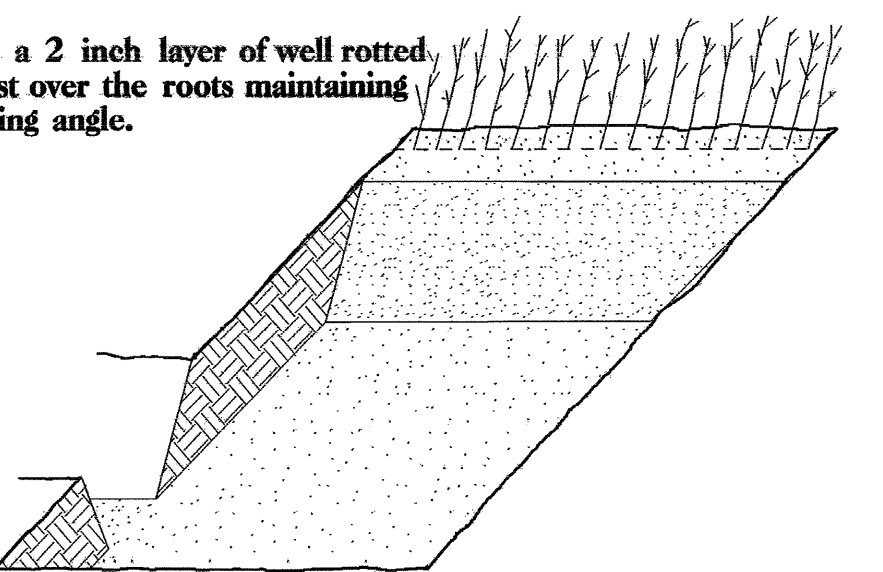

PLANTING DETAILS

SEEDLING / LINER BAREROOT PLANTING DETAIL

HEALING IN

1. Locate a healing-in site in a shady, well protected area.
2. Excavate a flat bottom trench 12 inches deep and provide drainage.

3. Backfill the trench with 2 inches well rotted sawdust. Place a 2 inch layer of well rotted sawdust at a sloping angle at one end of the trench.

4. Place a single layer of plants against the sloping end so that the root collar is at ground level.

5. Place a 2 inch layer of well rotted sawdust over the roots maintaining a sloping angle.

6. Repeat layers of plants and sawdust as necessary and water thoroughly.

DIBBLE PLANTING METHOD USING THE KBC PLANTING BAR

1. Insert planting bar as shown and pull handle toward planter.
2. Remove planting bar and place seedling at correct depth.
3. Insert planting bar 2 inches toward planter from seedling.

REFORESTATION

- TREE REFORESTATION SHALL BE PLANTED 6 FT. TO 10 FT. ON CENTER, RANDOM SPACING, AVERAGING 8 FT. ON CENTER, APPROXIMATELY 680 PLANTS PER ACRE.

REFORESTATION

MIXTURE, TYPE, SIZE, AND FURNISH SHALL CONFORM TO THE FOLLOWING: