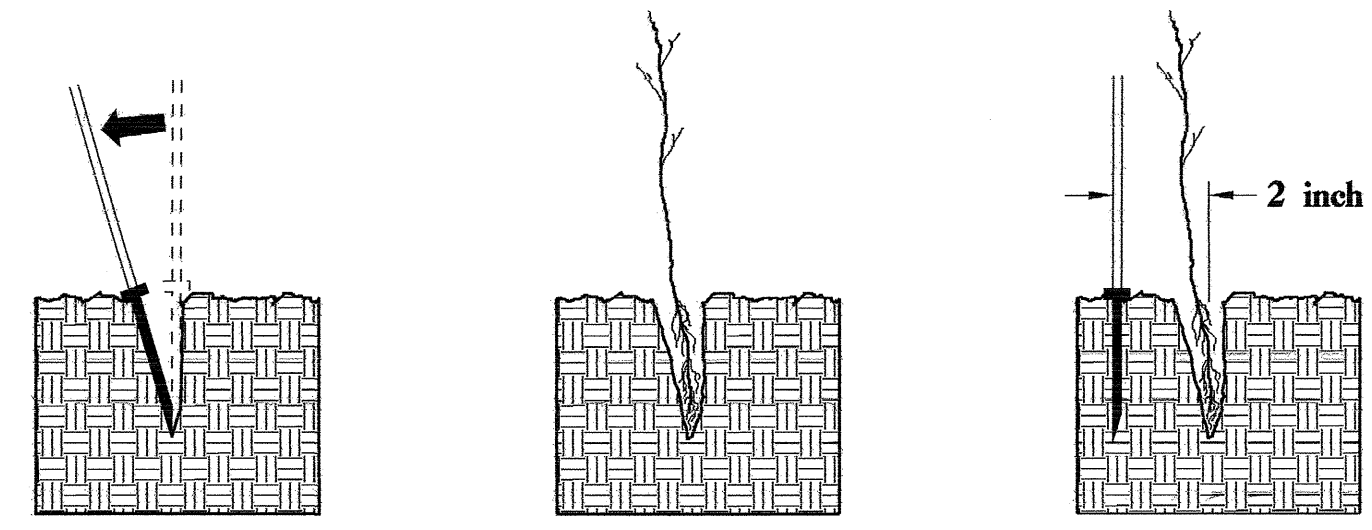

PLANTING DETAILS

SEEDLING / LINER BAREROOT PLANTING DETAIL

HEALING IN

1. Locate a healing-in site in a shady, well protected area.
2. Excavate a flat bottom trench 12 inches deep and provide drainage.

3. Backfill the trench with 2 inches well rotted sawdust. Place a 2 inch layer of well rotted sawdust at a sloping angle at one end of the trench.

4. Place a single layer of plants against the sloping end so that the root collar is at ground level.

5. Place a 2 inch layer of well rotted sawdust over the roots maintaining a sloping angle.

6. Repeat layers of plants and sawdust as necessary and water thoroughly.

DIBBLE PLANTING METHOD USING THE KBC PLANTING BAR

1. Insert planting bar as shown and pull handle toward planter.
2. Remove planting bar and place seedling at correct depth.
3. Insert planting bar 2 inches toward planter from seedling.

KBC PLANTING BAR
Planting bar shall have a blade with a triangular cross section, and shall be 12 inches long, 4 inches wide and 1 inch thick at center.

ROOT PRUNING
All seedlings shall be root pruned, if necessary, so that no roots extend more than 10 inches below the root collar.