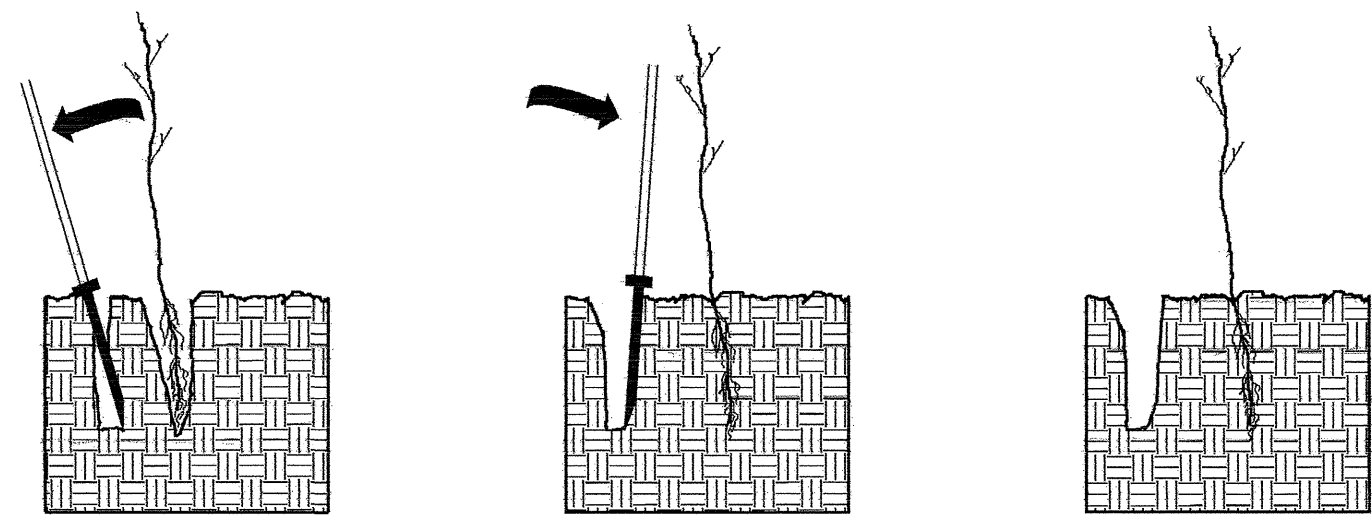

PLANTING DETAILS

SEEDLING / LINER BAREROOT PLANTING DETAIL

HEALING IN

1. Locate a healing-in site in a shady, well protected area.
2. Excavate a flat bottom trench 12 inches deep and provide drainage.

3. Backfill the trench with 2 inches well rotted sawdust. Place a 2 inch layer of well rotted sawdust at a sloping angle at one end of the trench.

4. Place a single layer of plants against the sloping end so that the root collar is at ground level.

5. Place a 2 inch layer of well rotted sawdust over the roots maintaining a sloping angle.

6. Repeat layers of plants and sawdust as necessary and water thoroughly.

DIBBLE PLANTING METHOD USING THE KBC PLANTING BAR

1. Insert planting bar as shown and pull handle toward planter.
2. Remove planting bar and place seedling at correct depth.
3. Insert planting bar 2 inches toward planter from seedling.

KBC PLANTING BAR
Planting bar shall have a blade with a triangular cross section, and shall be 12 inches long, 4 inches wide and 1 inch thick at center.

ROOT PRUNING
All seedlings shall be root pruned, if necessary, so that no roots extend more than 10 inches below the root collar.