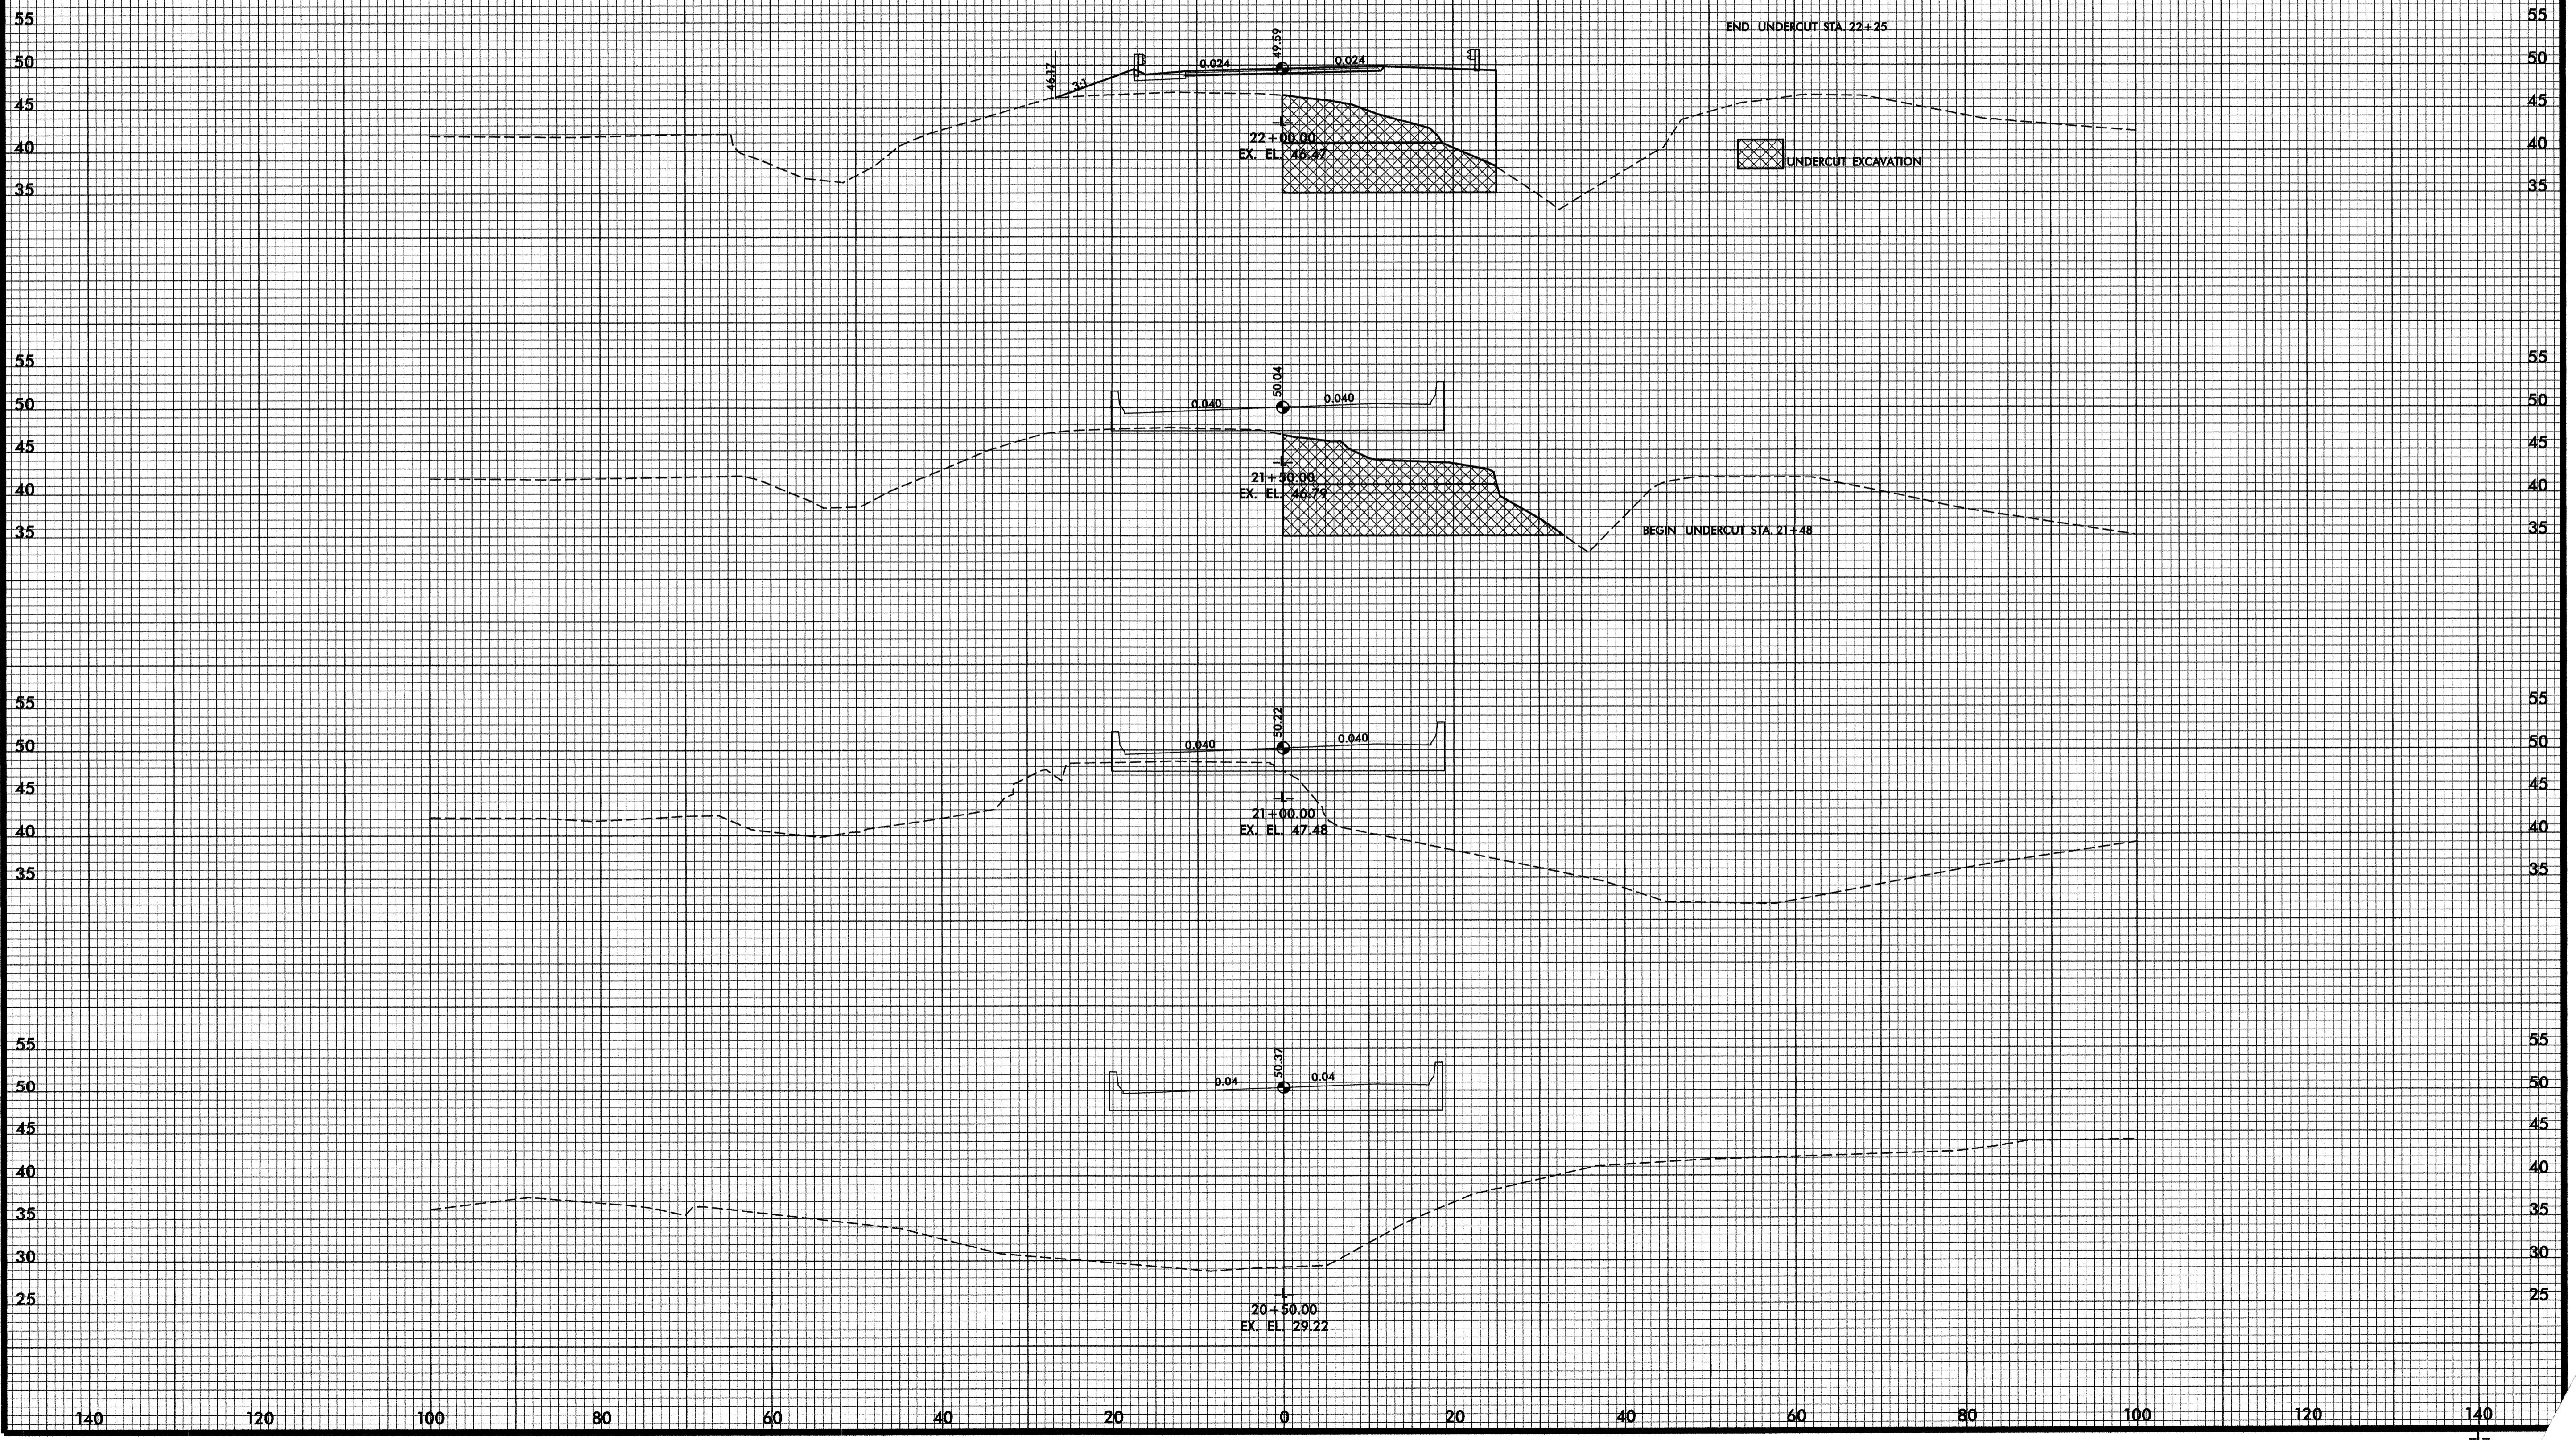

DATE: 7/7/2008 AM
 TIME: 7:33:26
 C:\ncad\B3830\roadway\X-2\B3830 RDY.spl 11.dgn

DATE: 7/7/2008
 TIME: 7:23:29 AM
 P:\mtda\B3830 (roadway)\xct\B3830 RDY.dwg

DATE: 01/02/08
 TIME: 10:08:48 AM
 C:\NCP\1\B3830\Roadway\Xc\B3830_RDY_spl_LL.dgn

DATE: 7/7/2008 AM
 TIME: 7:23:33
 c:\msdcs\B3830\roadway\Xc\B3830_RDY_spl_11.dgn

DATE: 7/7/2008 AM
 TIME: 7:23:36
 C:\msdcor\B3830\roadway\loc\B3830 RDY_xpl LI.dgn

DATE: 7/7/2008
 TIME: 12:33:30 AM
 C:\msdcs\13333\roadway\Xc\B3830 RDY.spl L2.dgn

DATE: 8/12/2008
 TIME: 9:03:38 AM
 C:\Users\jbs3030\Documents\Xc\B3830_RDY_xpl12.dgn

DATE: 7/7/2008 AM
 TIME: 7:23:50
 C:\Users\jbs30\Documents\Roadway\B3830 BDY.apl L2.dgn