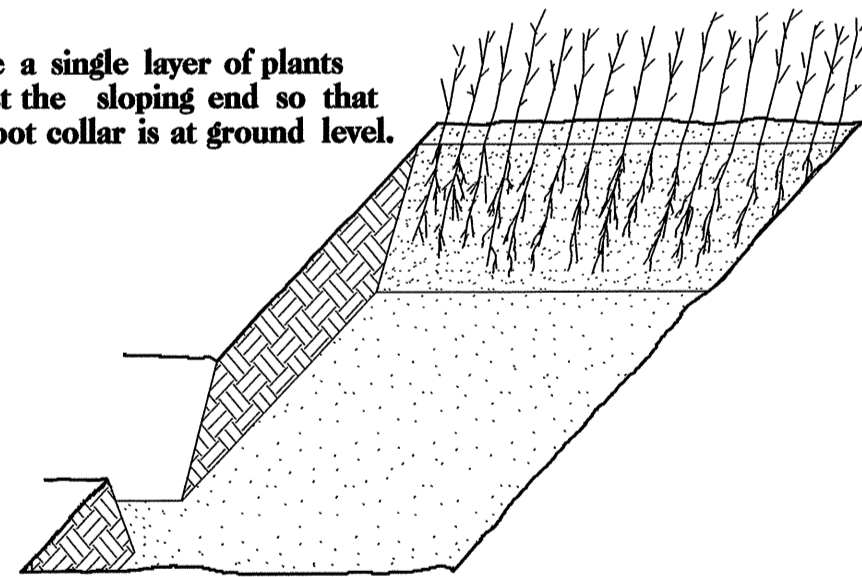

### SEEDLING / LINER BAREROOT PLANTING DETAIL

#### HEALING IN

1. Locate a healing-in site in a shady, well protected area.
2. Excavate a flat bottom trench 12 inches deep and provide drainage.

3. Backfill the trench with 2 inches well rotted sawdust. Place a 2 inch layer of well rotted sawdust at a sloping angle at one end of the trench.

4. Place a single layer of plants against the sloping end so that the root collar is at ground level.

5. Place a 2 inch layer of well rotted sawdust over the roots maintaining a sloping angle.

6. Repeat layers of plants and sawdust as necessary and water thoroughly.

## REFORESTATION

- TREE REFORESTATION SHALL BE PLANTED 6 FT. TO 10 FT. ON CENTER, RANDOM SPACING, AVERAGING 8 FT. ON CENTER, APPROXIMATELY 680 PLANTS PER ACRE.