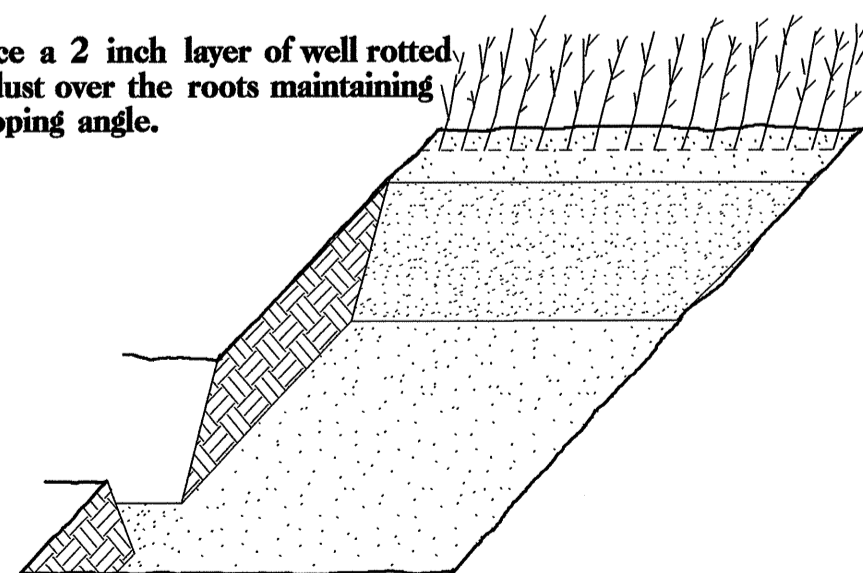

### SEEDLING / LINER BAREROOT PLANTING DETAIL

#### HEALING IN

1. Locate a healing-in site in a shady, well protected area.
2. Excavate a flat bottom trench 12 inches deep and provide drainage.

3. Backfill the trench with 2 inches well rotted sawdust. Place a 2 inch layer of well rotted sawdust at a sloping angle at one end of the trench.

4. Place a single layer of plants against the sloping end so that the root collar is at ground level.

5. Place a 2 inch layer of well rotted sawdust over the roots maintaining a sloping angle.

6. Repeat layers of plants and sawdust as necessary and water thoroughly.

## REFORESTATION

- TREE REFORESTATION SHALL BE PLANTED 6 FT. TO 10 FT. ON CENTER, RANDOM SPACING, AVERAGING 8 FT. ON CENTER, APPROXIMATELY 680 PLANTS PER ACRE.