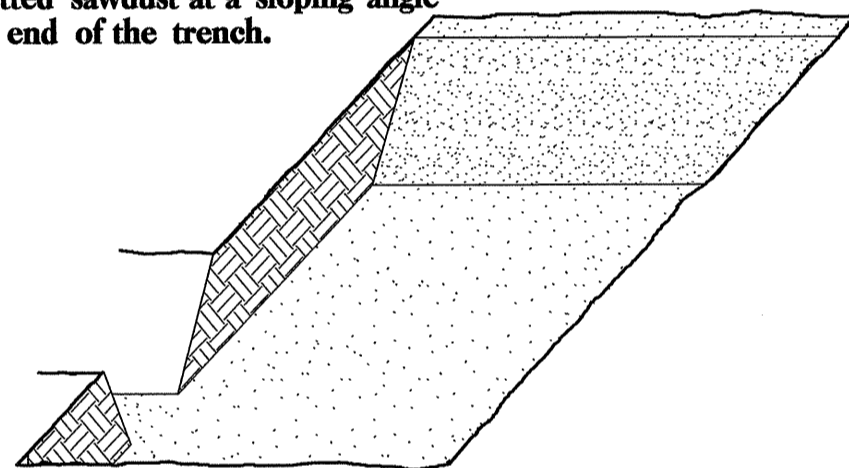

3. Backfill the trench with 2 inches well rotted sawdust. Place a 2 inch layer of well rotted sawdust at a sloping angle at one end of the trench.