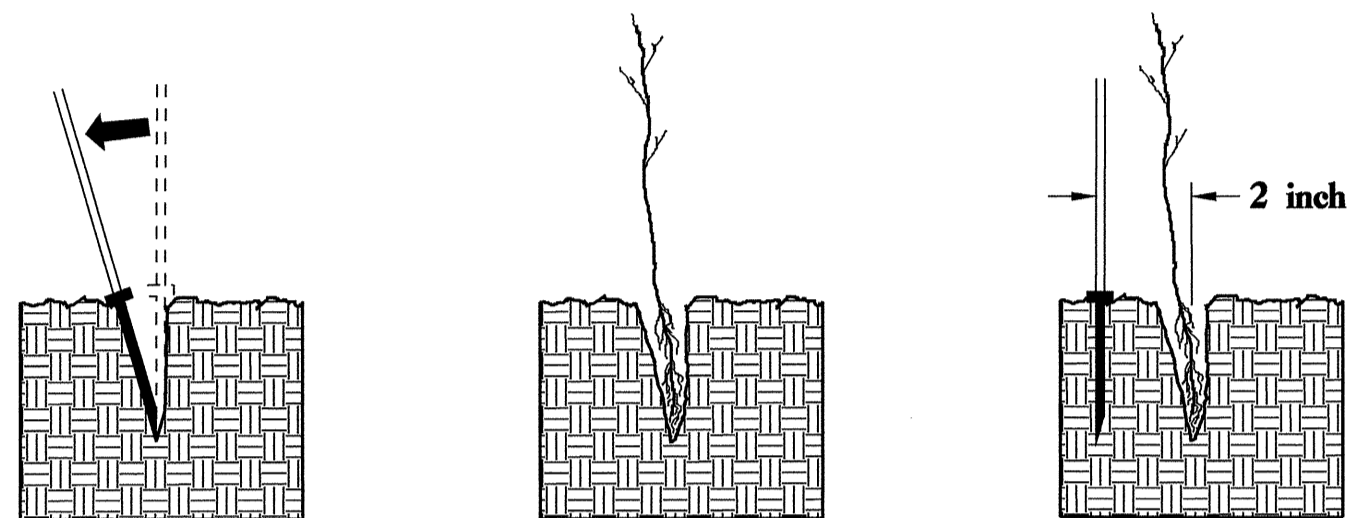

4. Place a single layer of plants against the sloping end so that the root collar is at ground level.

5. Place a 2 inch layer of well rotted sawdust over the roots maintaining a sloping angle.

6. Repeat layers of plants and sawdust as necessary and water thoroughly.

#### DIBBLE PLANTING METHOD USING THE KBC PLANTING BAR

1. Insert planting bar as shown and pull handle toward planter.

2. Remove planting bar and place seedling at correct depth.

3. Insert planting bar 2 inches toward planter from seedling.