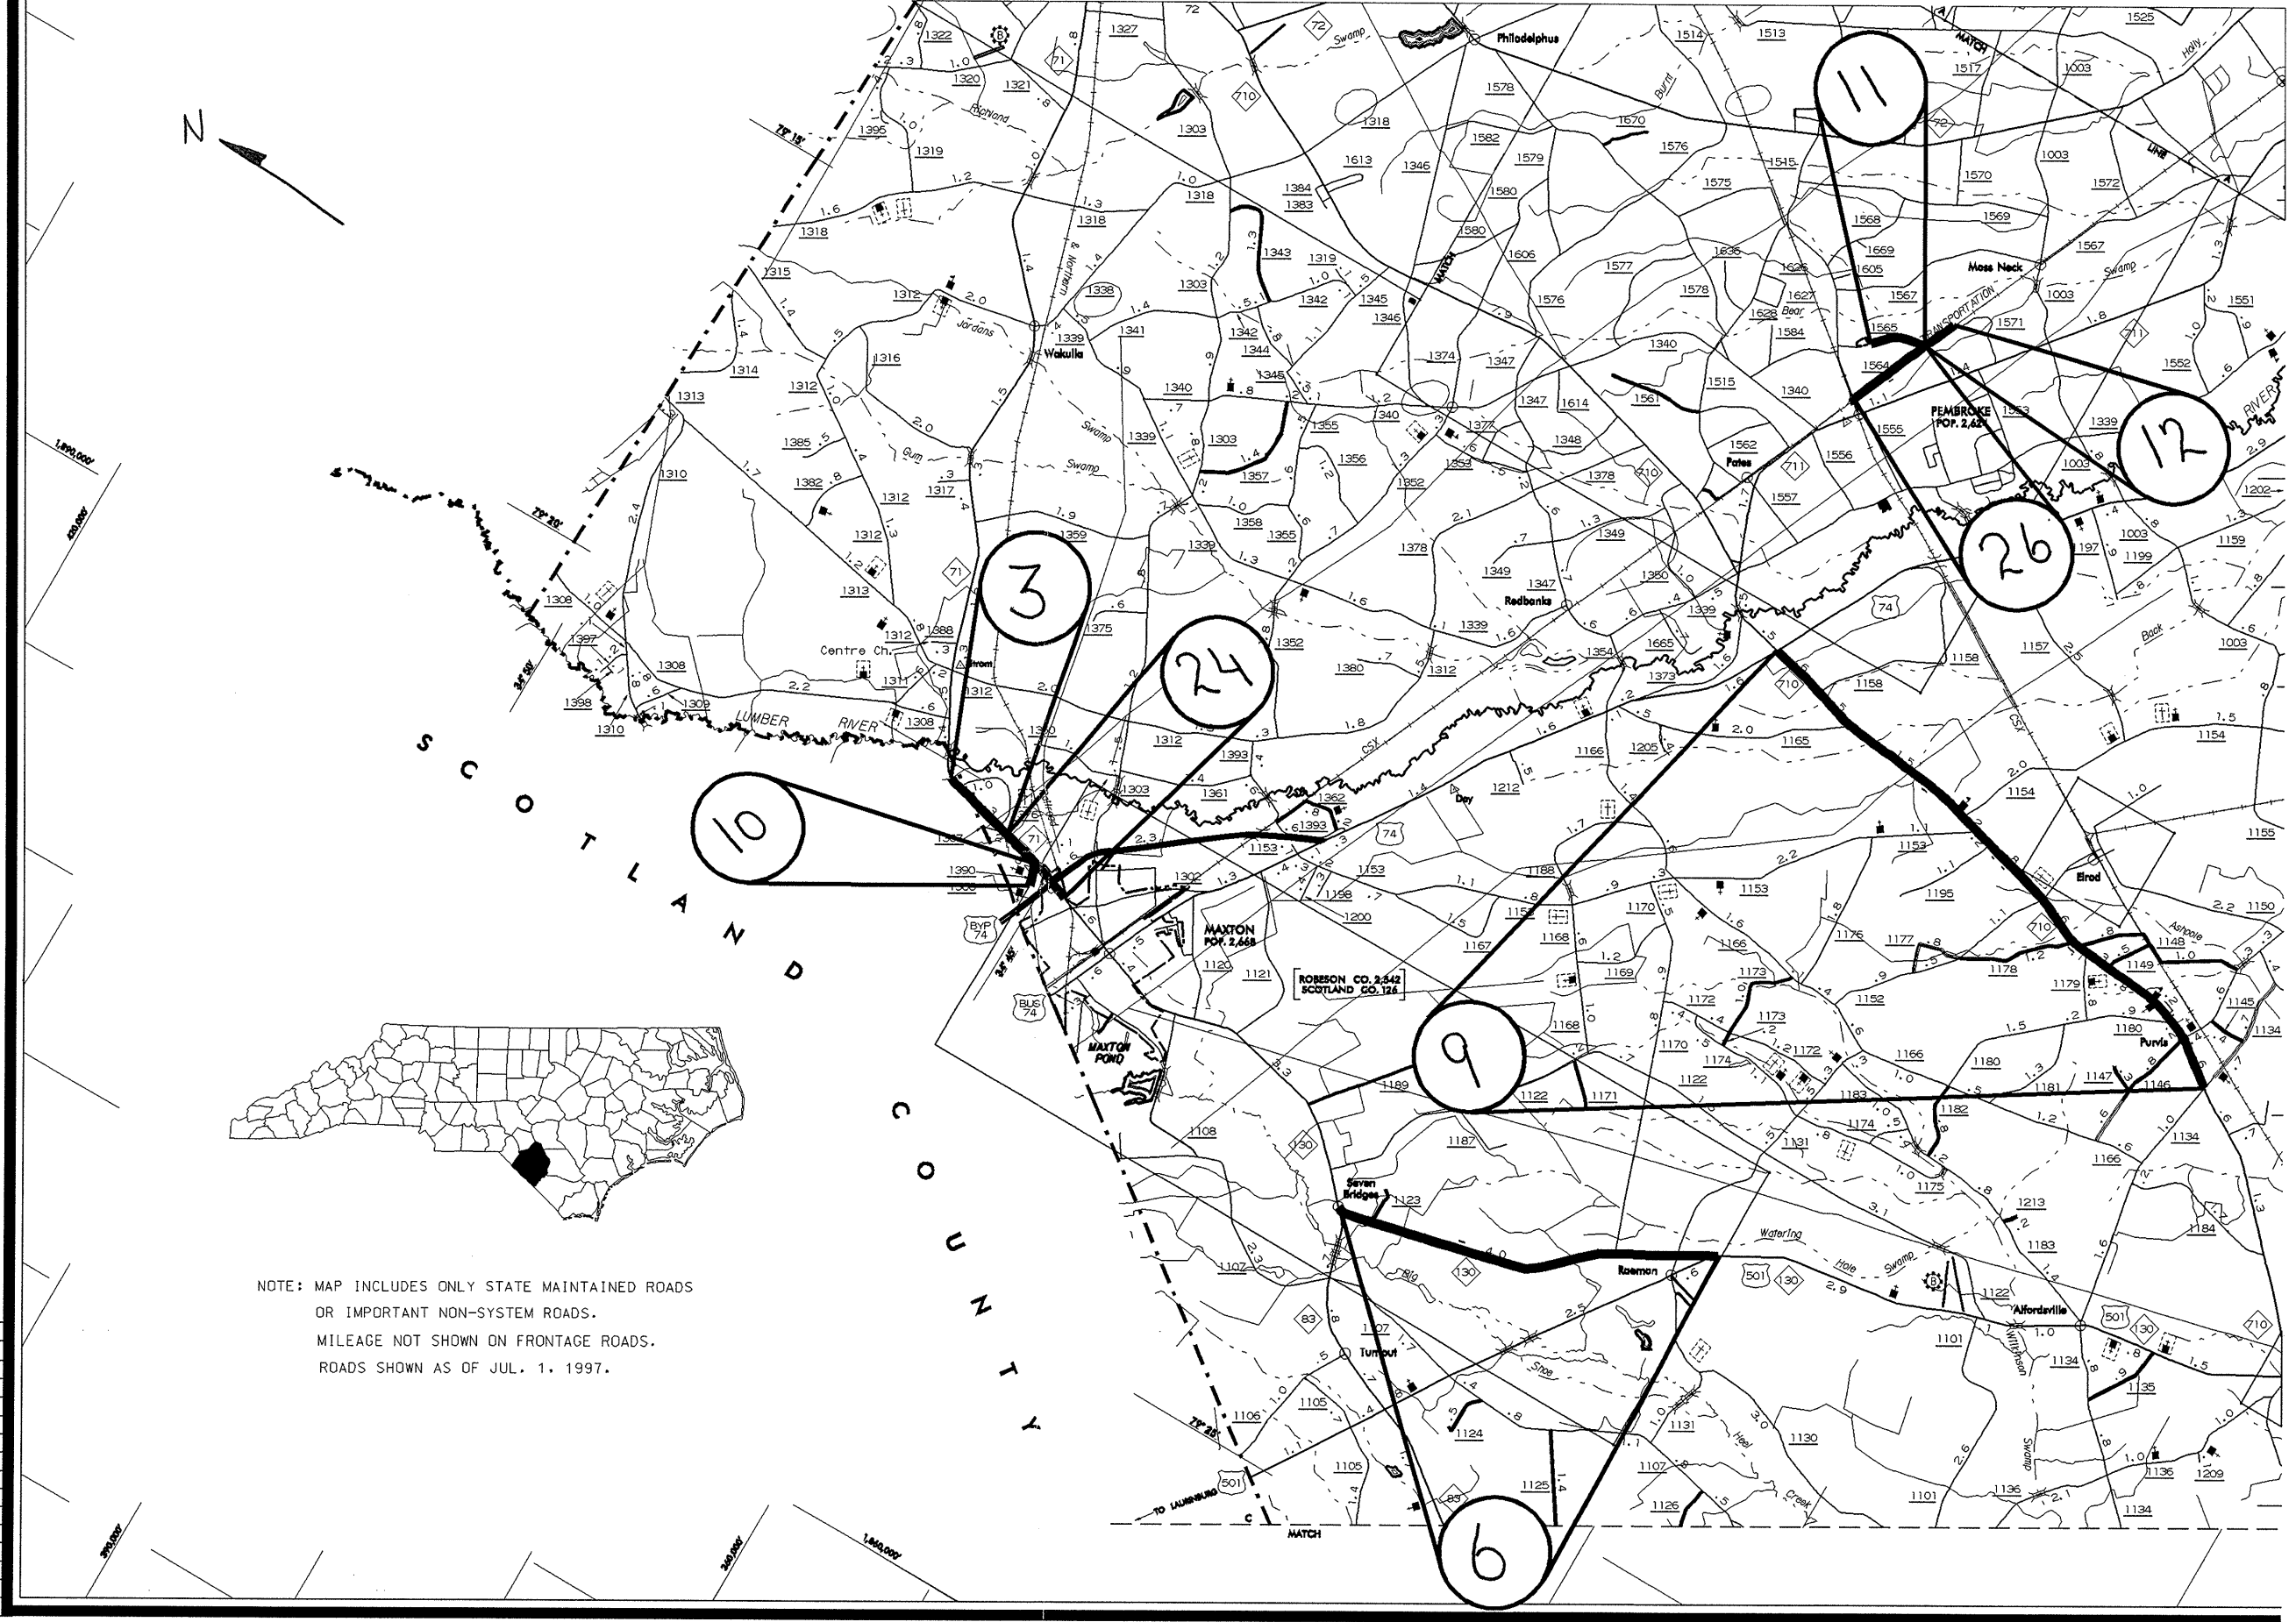

# VICINITY MAP

COPIES OF THIS MAP ARE AVAILABLE  
TO THE PUBLIC AT A NOMINAL COST.  
ADDRESS: N.C. DEPARTMENT OF TRANSPORTATION  
DIVISION OF HIGHWAYS  
RALEIGH, NORTH CAROLINA, 27611

REVISED  
7-1-97 RLN

NOTE: MAP INCLUDES ONLY STATE MAINTAINED ROADS  
OR IMPORTANT NON-SYSTEM ROADS.  
MILEAGE NOT SHOWN ON FRONTAGE ROADS.  
ROADS SHOWN AS OF JUL. 1, 1997.

ROBESON