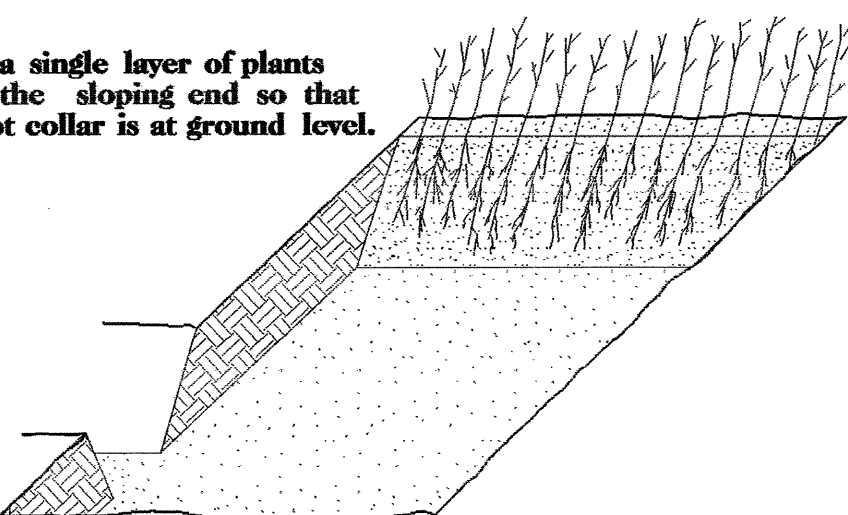

STATE	STATE PROJECT REFERENCE NO.	SHEET NO.	TOTAL SHEETS
N.C.	B-4180	RF-1	
STATE PROJ. NO.	F.A. PROJ. NO.	DESCRIPTION	

PLANTING DETAILS

SEEDLING / LINER BAREROOT PLANTING DETAIL

HEALING IN

1. Locate a healing-in site in a shady, well protected area.

2. Excavate a flat bottom trench 12" deep and provide drainage.

3. Backfill the trench with 2" well rotted sawdust. Place a 2" layer of well rotted sawdust at a sloping angle at one end of the trench.

4. Place a single layer of plants against the sloping end so that the root collar is at ground level.

5. Place a 2" layer of well rotted sawdust over the roots maintaining a sloping angle.

6. Repeat layers of plants and sawdust as necessary and water thoroughly.

DIBBLE PLANTING METHOD USING THE KBC PLANTING BAR

REFORESTATION

TREE REFORESTATION SHALL BE PLANTED 6' TO 10' ON CENTER, RANDOM SPACING, AVERAGING 8' ON CENTER, APPROXIMATELY 680 PLANTS PER ACRE.

REFORESTATION

MIXTURE, TYPE, SIZE, AND FURNISH SHALL CONFORM TO THE FOLLOWING: