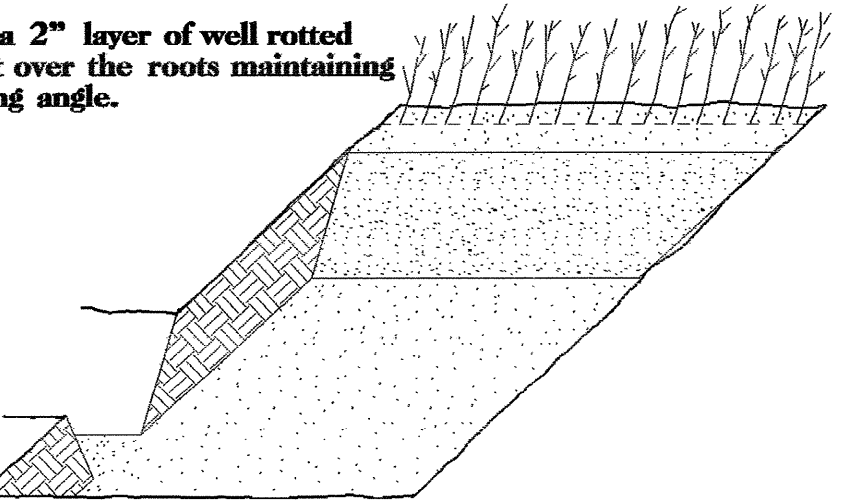

2. Excavate a flat bottom trench 12" deep and provide drainage.

3. Backfill the trench with 2" well rotted sawdust. Place a 2" layer of well rotted sawdust at a sloping angle at one end of the trench.

4. Place a single layer of plants against the sloping end so that the root collar is at ground level.

5. Place a 2" layer of well rotted sawdust over the roots maintaining a sloping angle.

6. Repeat layers of plants and sawdust as necessary and water thoroughly.

DIBBLE PLANTING METHOD USING THE KBC PLANTING BAR

1. Insert planting bar as shown and pull handle toward planter.

2. Remove planting bar and place seedling at correct depth.

3. Insert planting bar 2" toward planter from seedling.

4. Pull handle of bar toward planter, firming soil at bottom.

REFORESTATION

TREE REFORESTATION SHALL BE PLANTED 6' TO 10' ON CENTER, RANDOM SPACING, AVERAGING 8' ON CENTER, APPROXIMATELY 680 PLANTS PER ACRE.

REFORESTATION

MIXTURE, TYPE, SIZE, AND FURNISH SHALL CONFORM TO THE FOLLOWING: