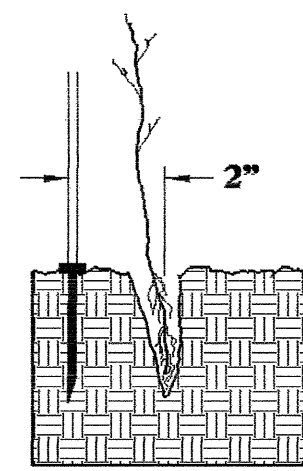

2. Excavate a flat bottom trench 12" deep and provide drainage.

3. Backfill the trench with 2" well rotted sawdust. Place a 2" layer of well rotted sawdust at a sloping angle at one end of the trench.

4. Place a single layer of plants against the sloping end so that the root collar is at ground level.

5. Place a 2" layer of well rotted sawdust over the roots maintaining a sloping angle.

6. Repeat layers of plants and sawdust as necessary and water thoroughly.

DIBBLE PLANTING METHOD USING THE KBC PLANTING BAR

1. Insert planting bar as shown and pull handle toward planter.

2. Remove planting bar and place seedling at correct depth.

3. Insert planting bar 2" toward planter from seedling.

4. Pull handle of bar toward planter, firming soil at bottom.

KBC PLANTING BAR
Planting bar shall have a blade with a triangular cross section, and shall be 12" long, 4" wide and 1" thick at center.

ROOT PRUNING
All seedlings shall be root pruned, if necessary, so that no roots extend more than 10 inches (10") below the root collar.