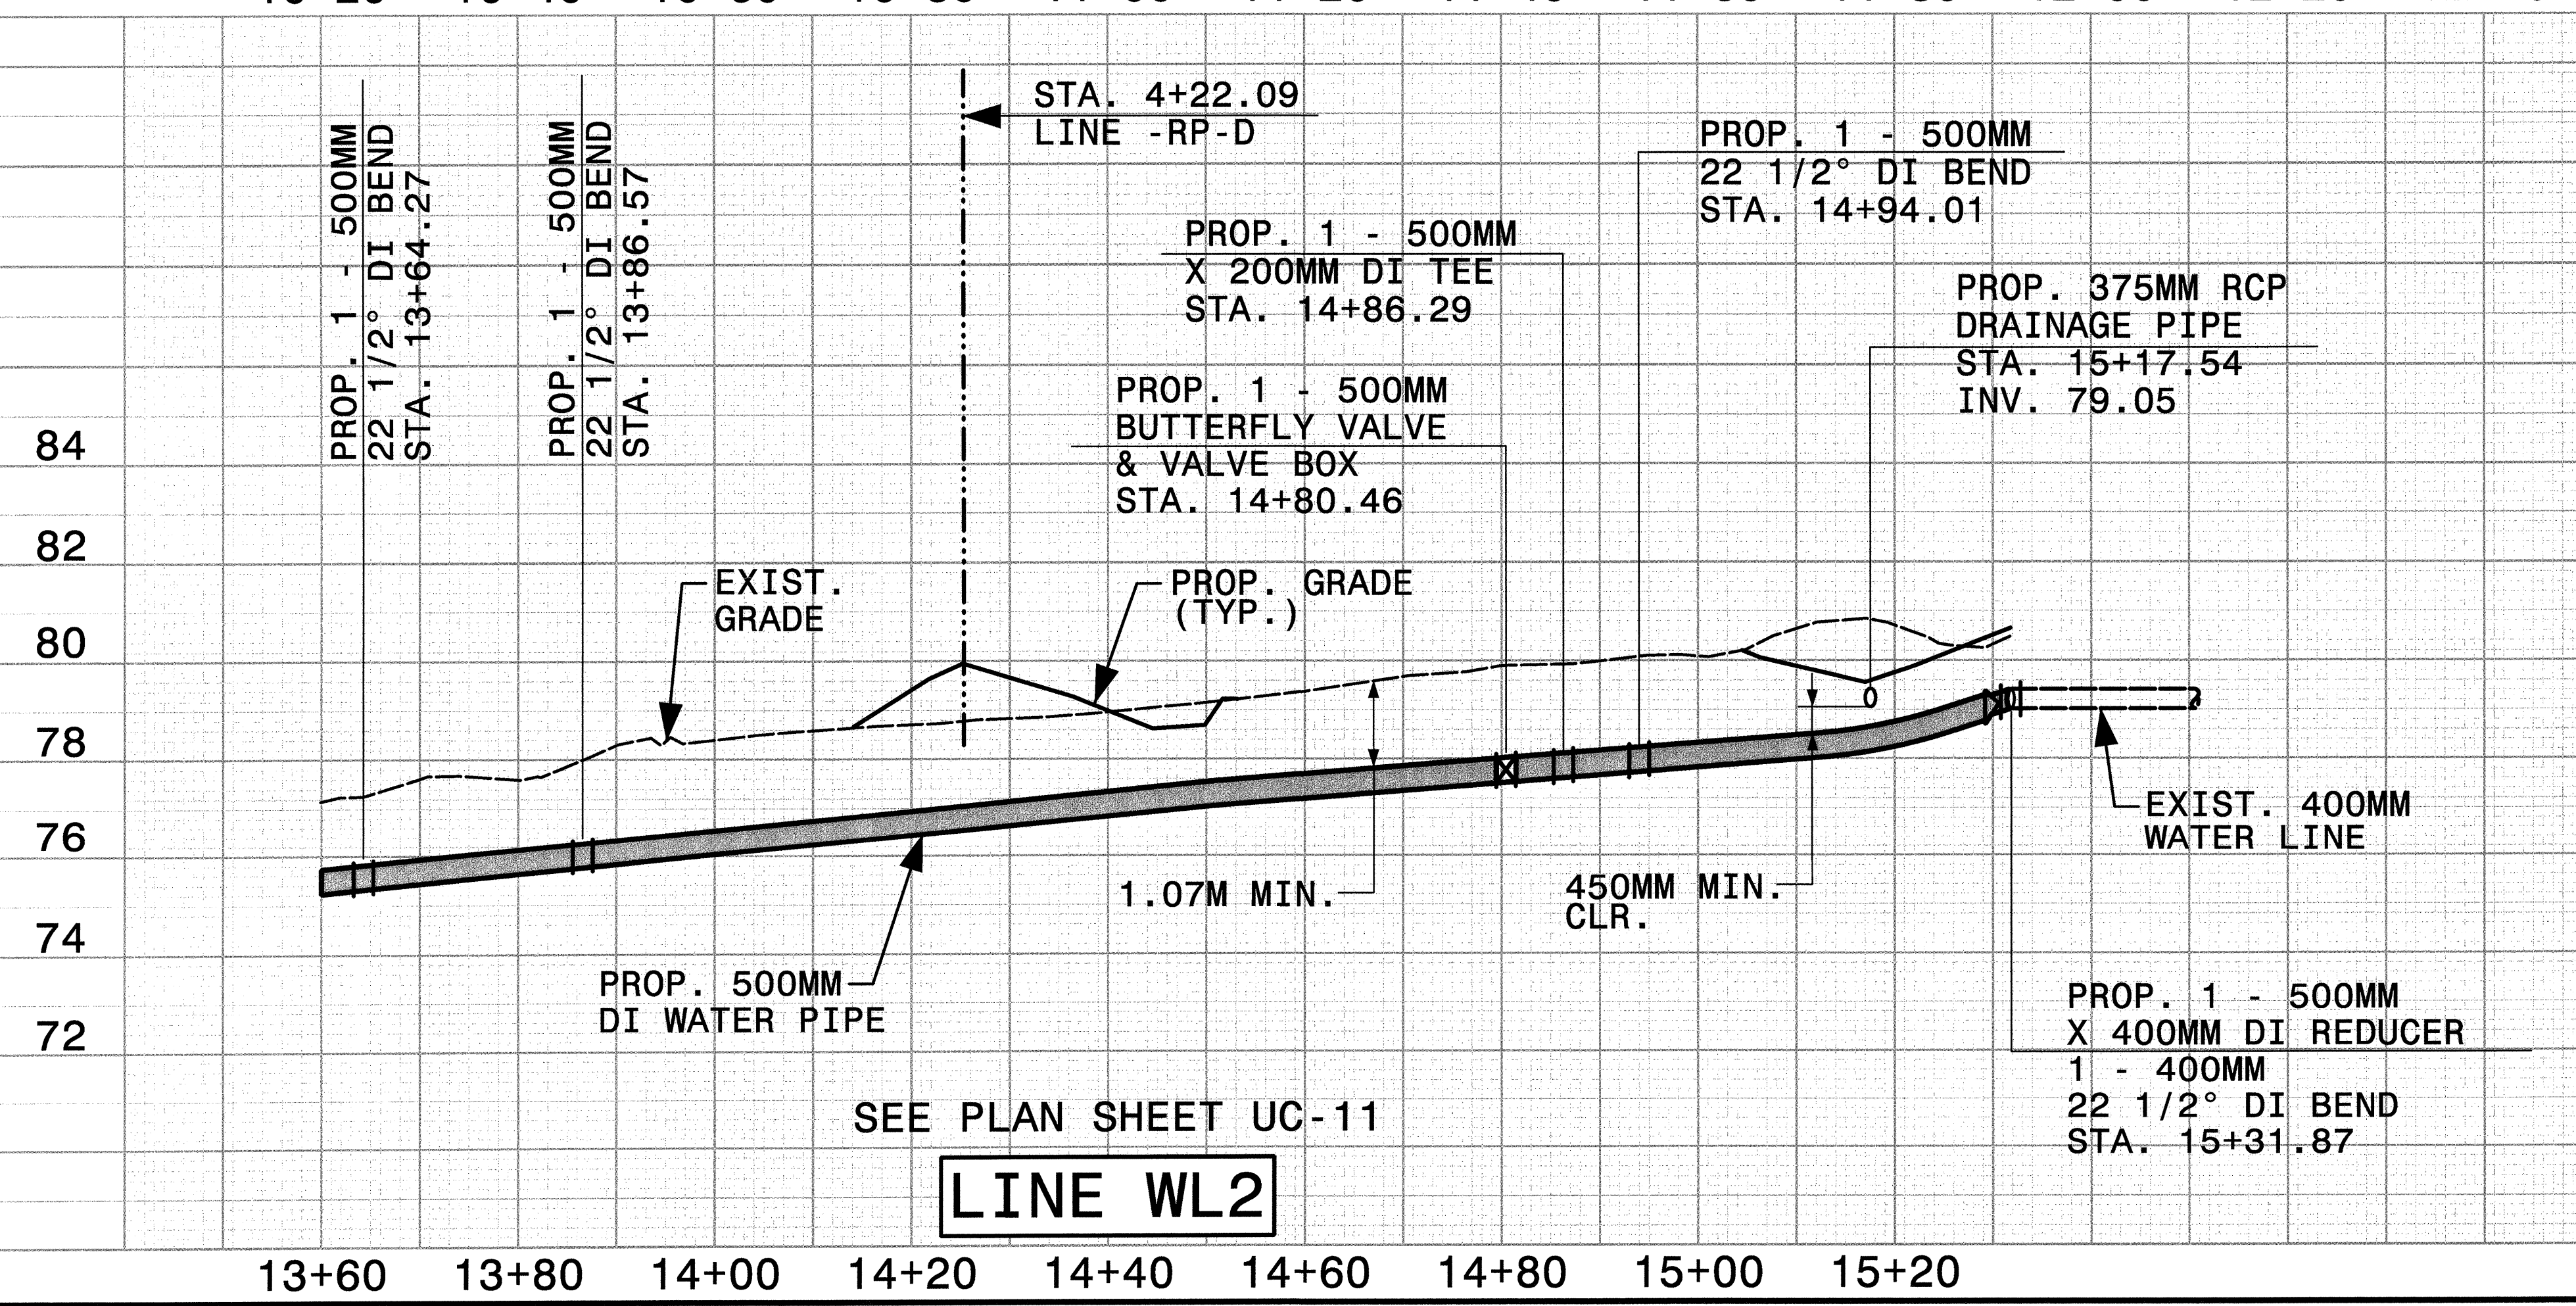

UTILITY CONSTRUCTION

11/28/2005 11:25:56 AM C:\Users\jcamp\Documents\2552C\UC-20.dwg  
 03/25/16 14:44