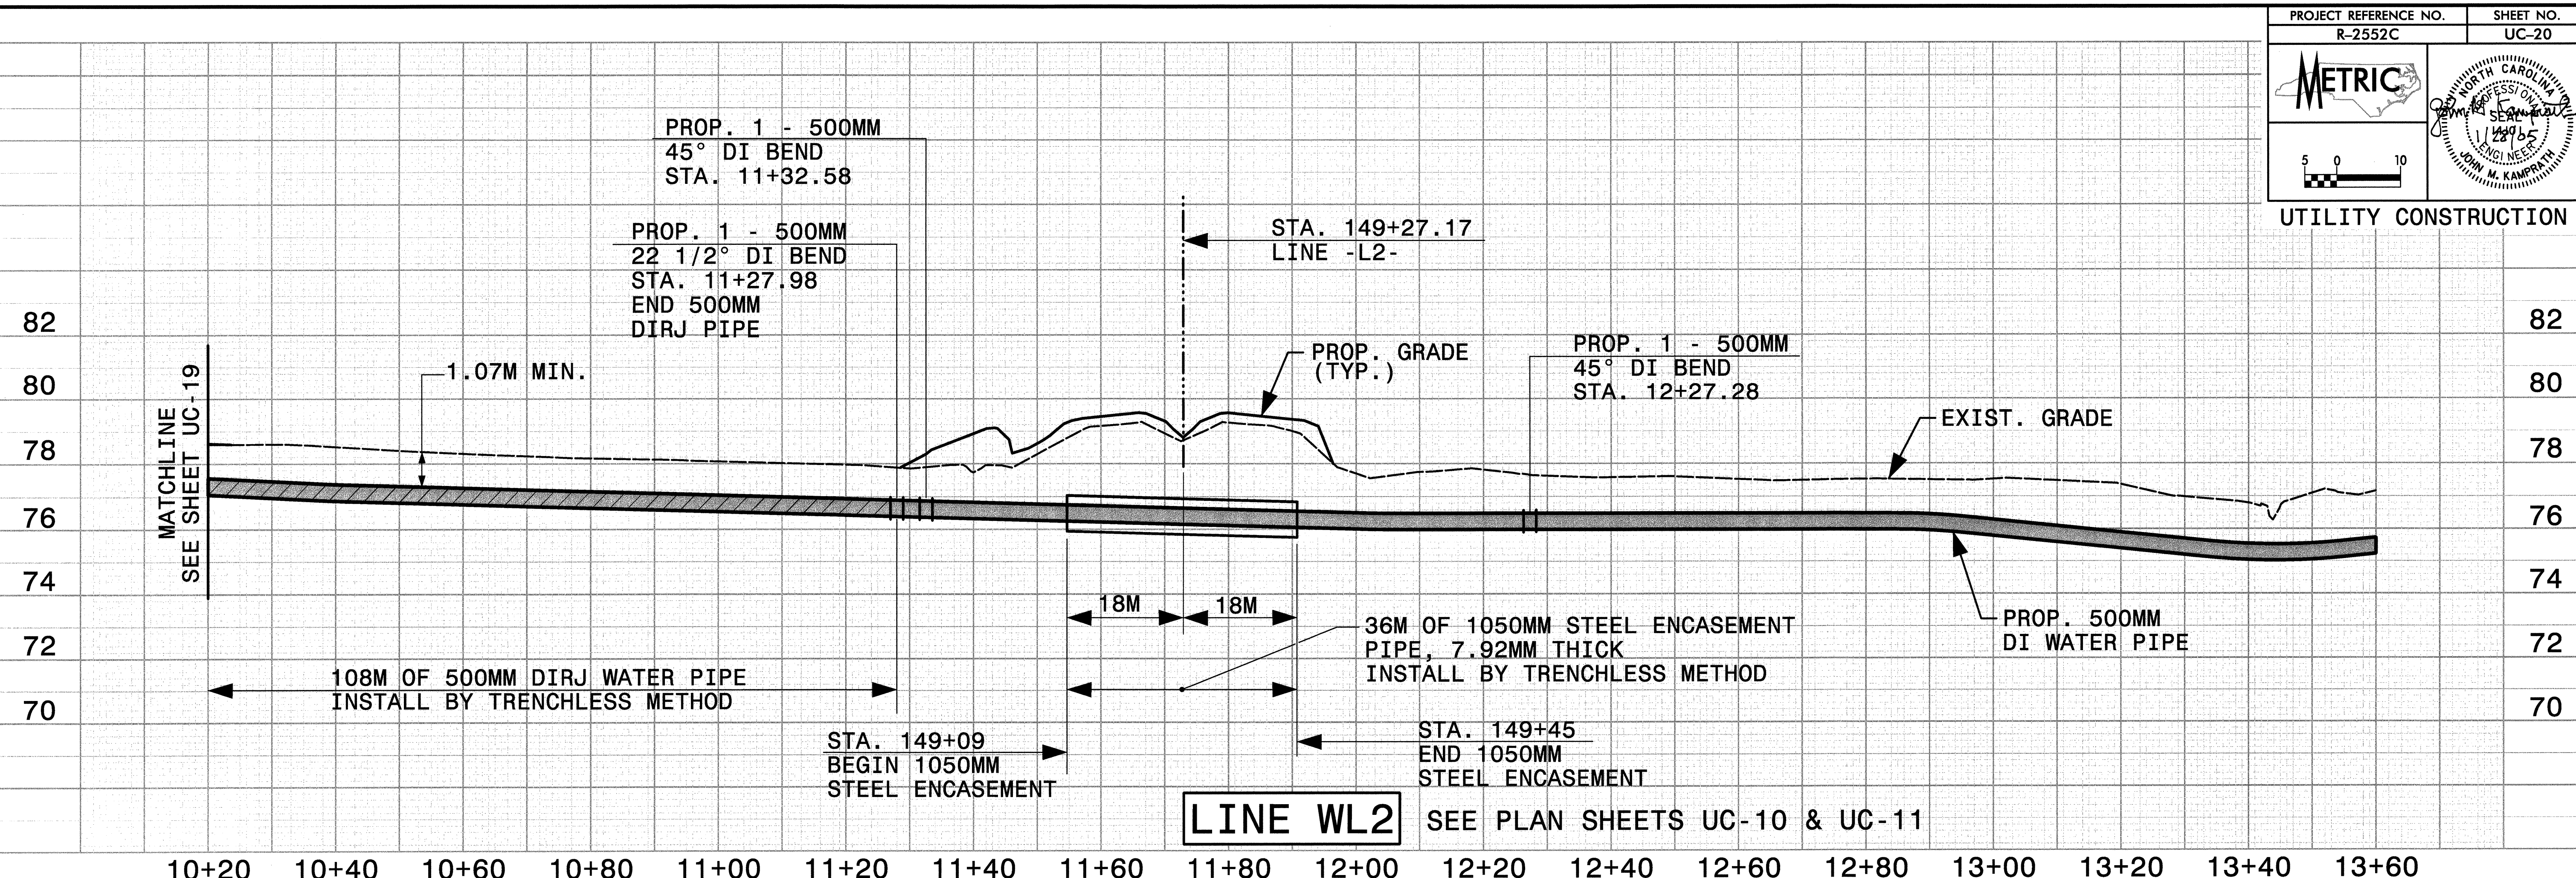

UTILITY CONSTRUCTION

11/28/2005 11:25:56 AM C:\Users\jcamp\Documents\2552C\UC-20.dwg  
 03/25/16 14:44