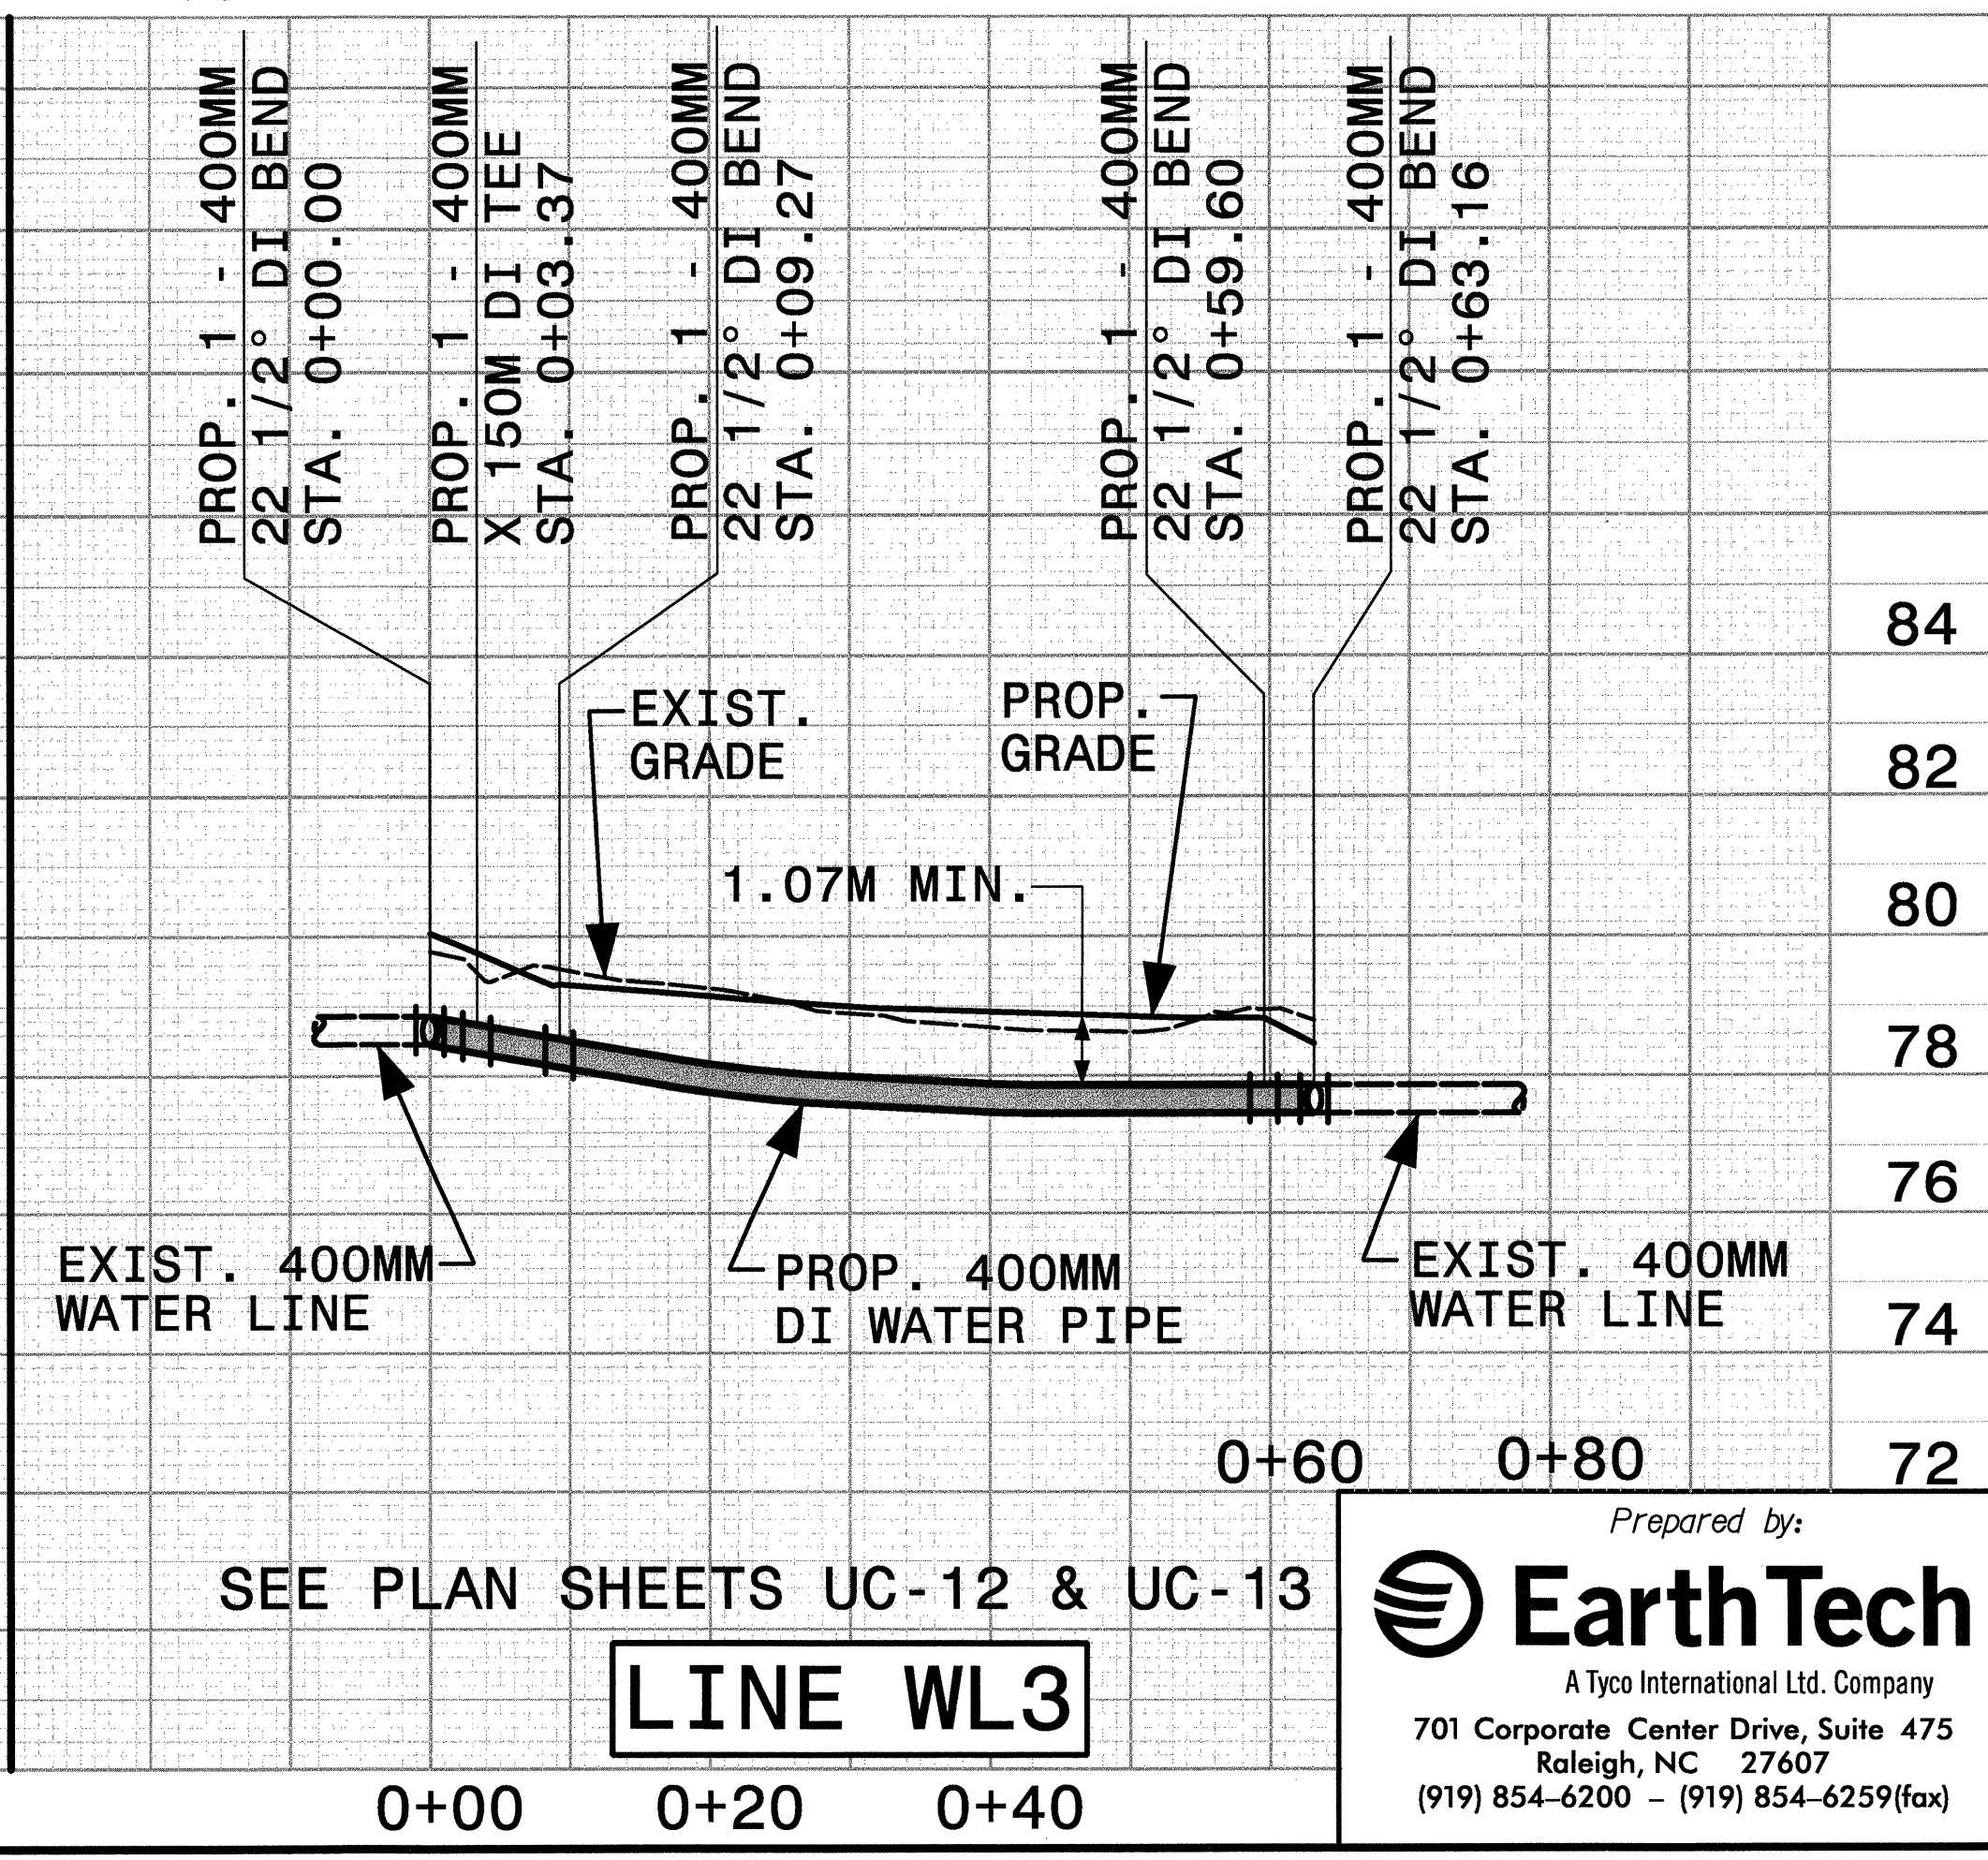

UTILITY CONSTRUCTION

11/28/2005 11:25:56 AM C:\Users\jcamp\Documents\2552C\UC-20.dwg  
 03/25/16 14:44