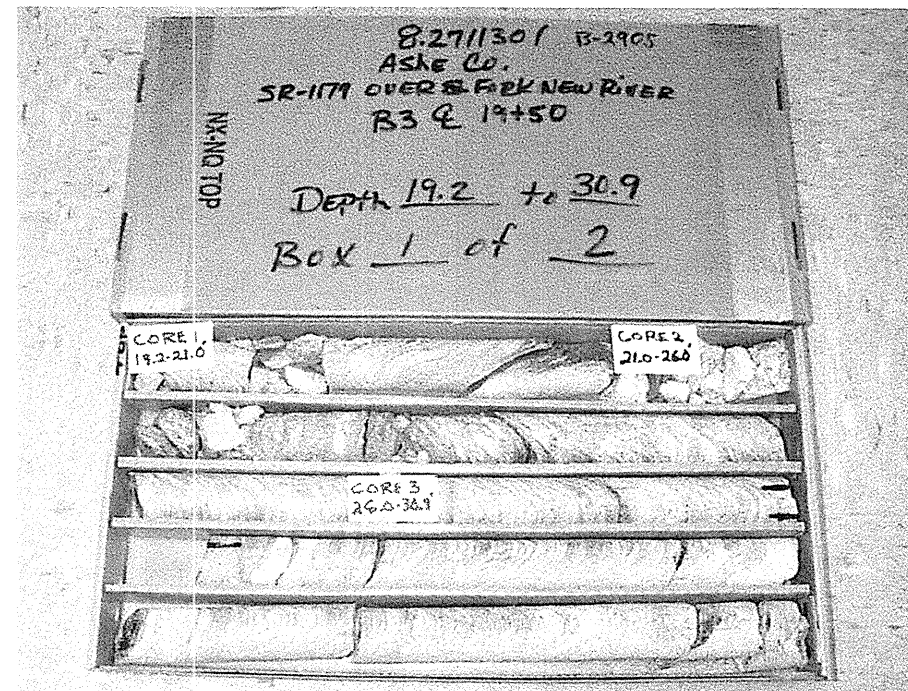

20/22

8.2711301 B-2905
 ASHE CO. BR 113
 ON SR 1179 OVER
 SOUTH FORK OF
 THE NEW RIVER

B2-C
 BOX 1 OF 2

8.2711301 B-2905
 ASHE CO. BR 113
 ON SR 1179 OVER
 SOUTH FORK OF
 THE NEW RIVER

B3-C
 BOX 1 OF 2

B2-C
 BOX 2 OF 2

B3-C
 BOX 2 OF 2