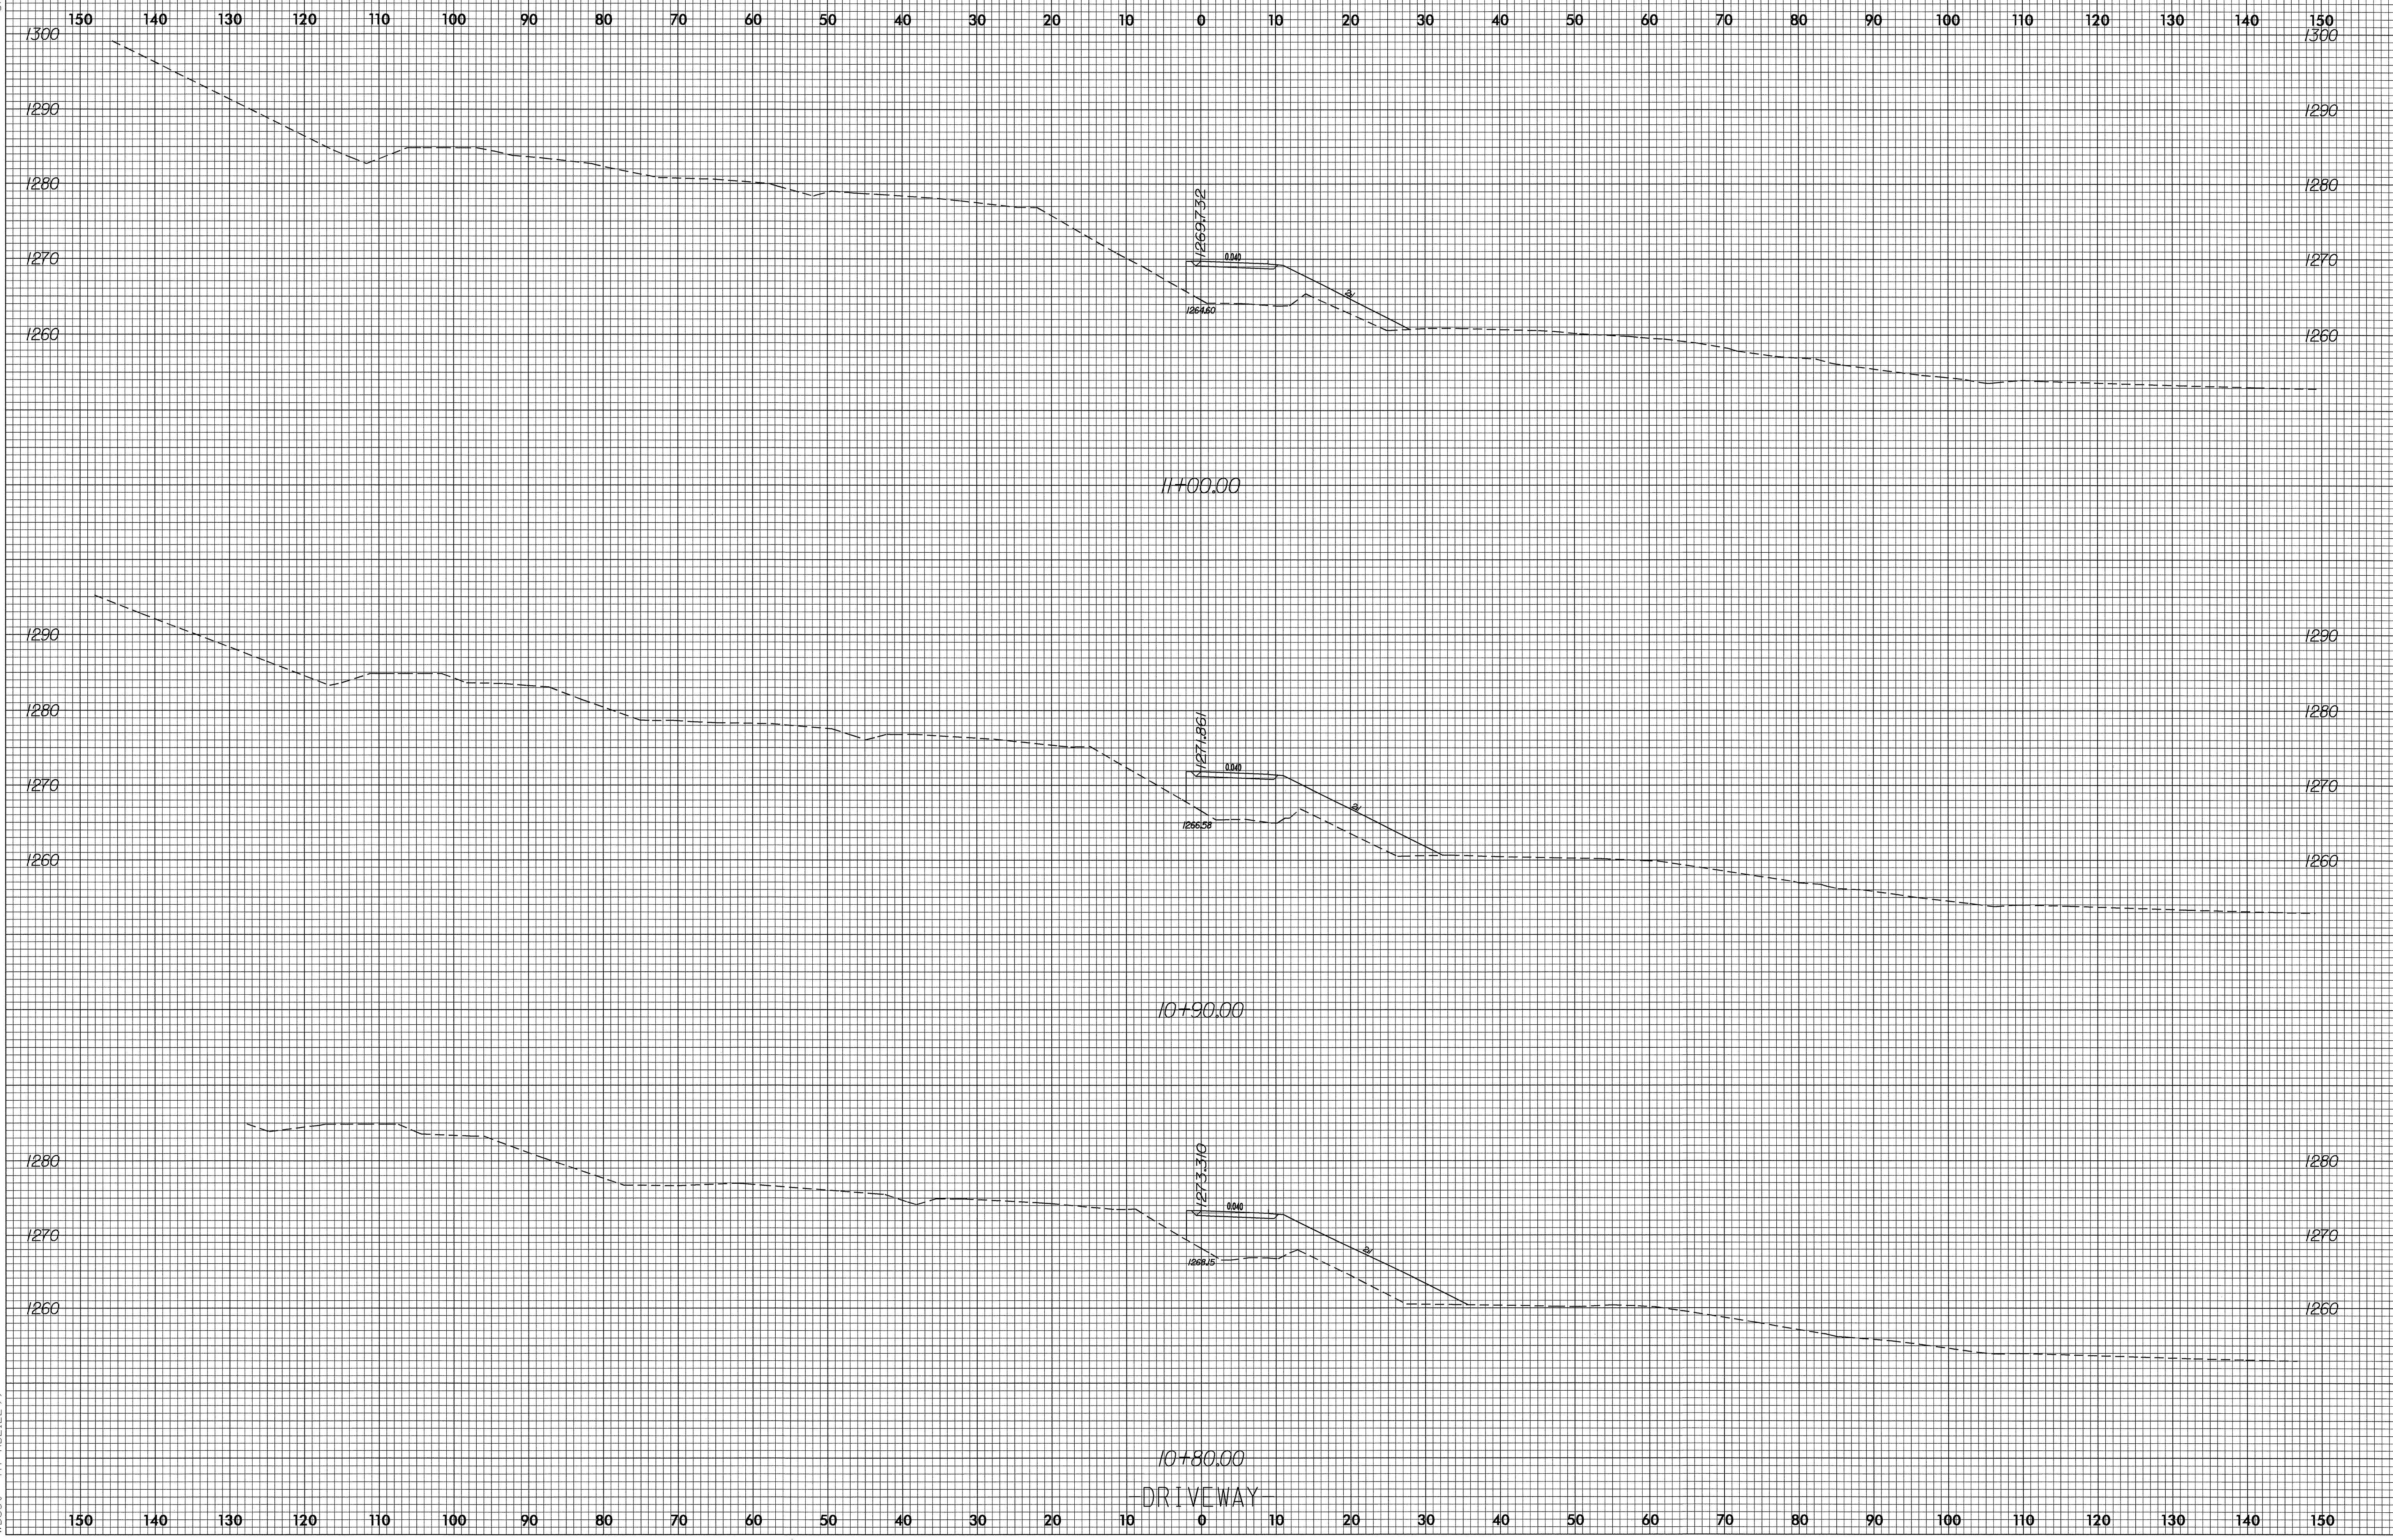

8/23/99

11+00.00

10+90.00

10+80.00

DRIVEWAY

05-OCT-2004 11:38
C:\ssc\drive\p1
wBest AT RD212299