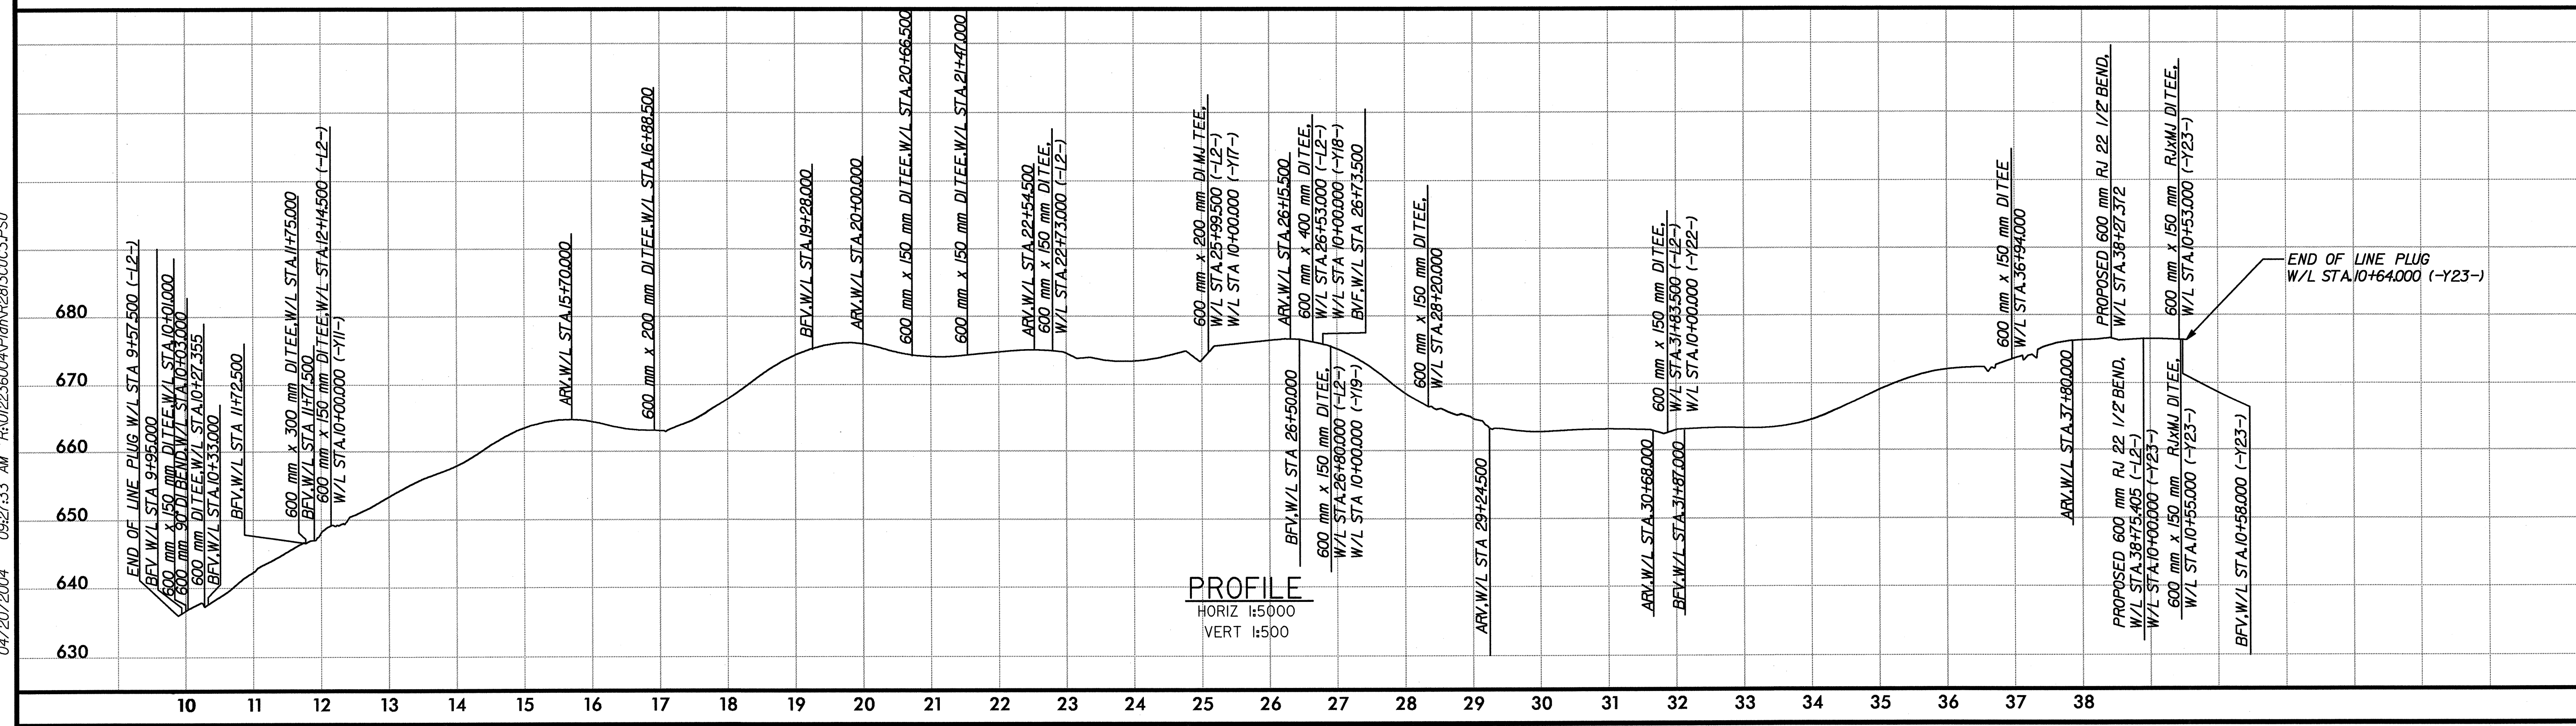

PLAN  
SCALE 1:5000

PROFILE  
HORIZ 1:5000  
VERT 1:500

04/20/2004 09:27:33 AM R:\012236004\Plan\2813CUC3.PSU