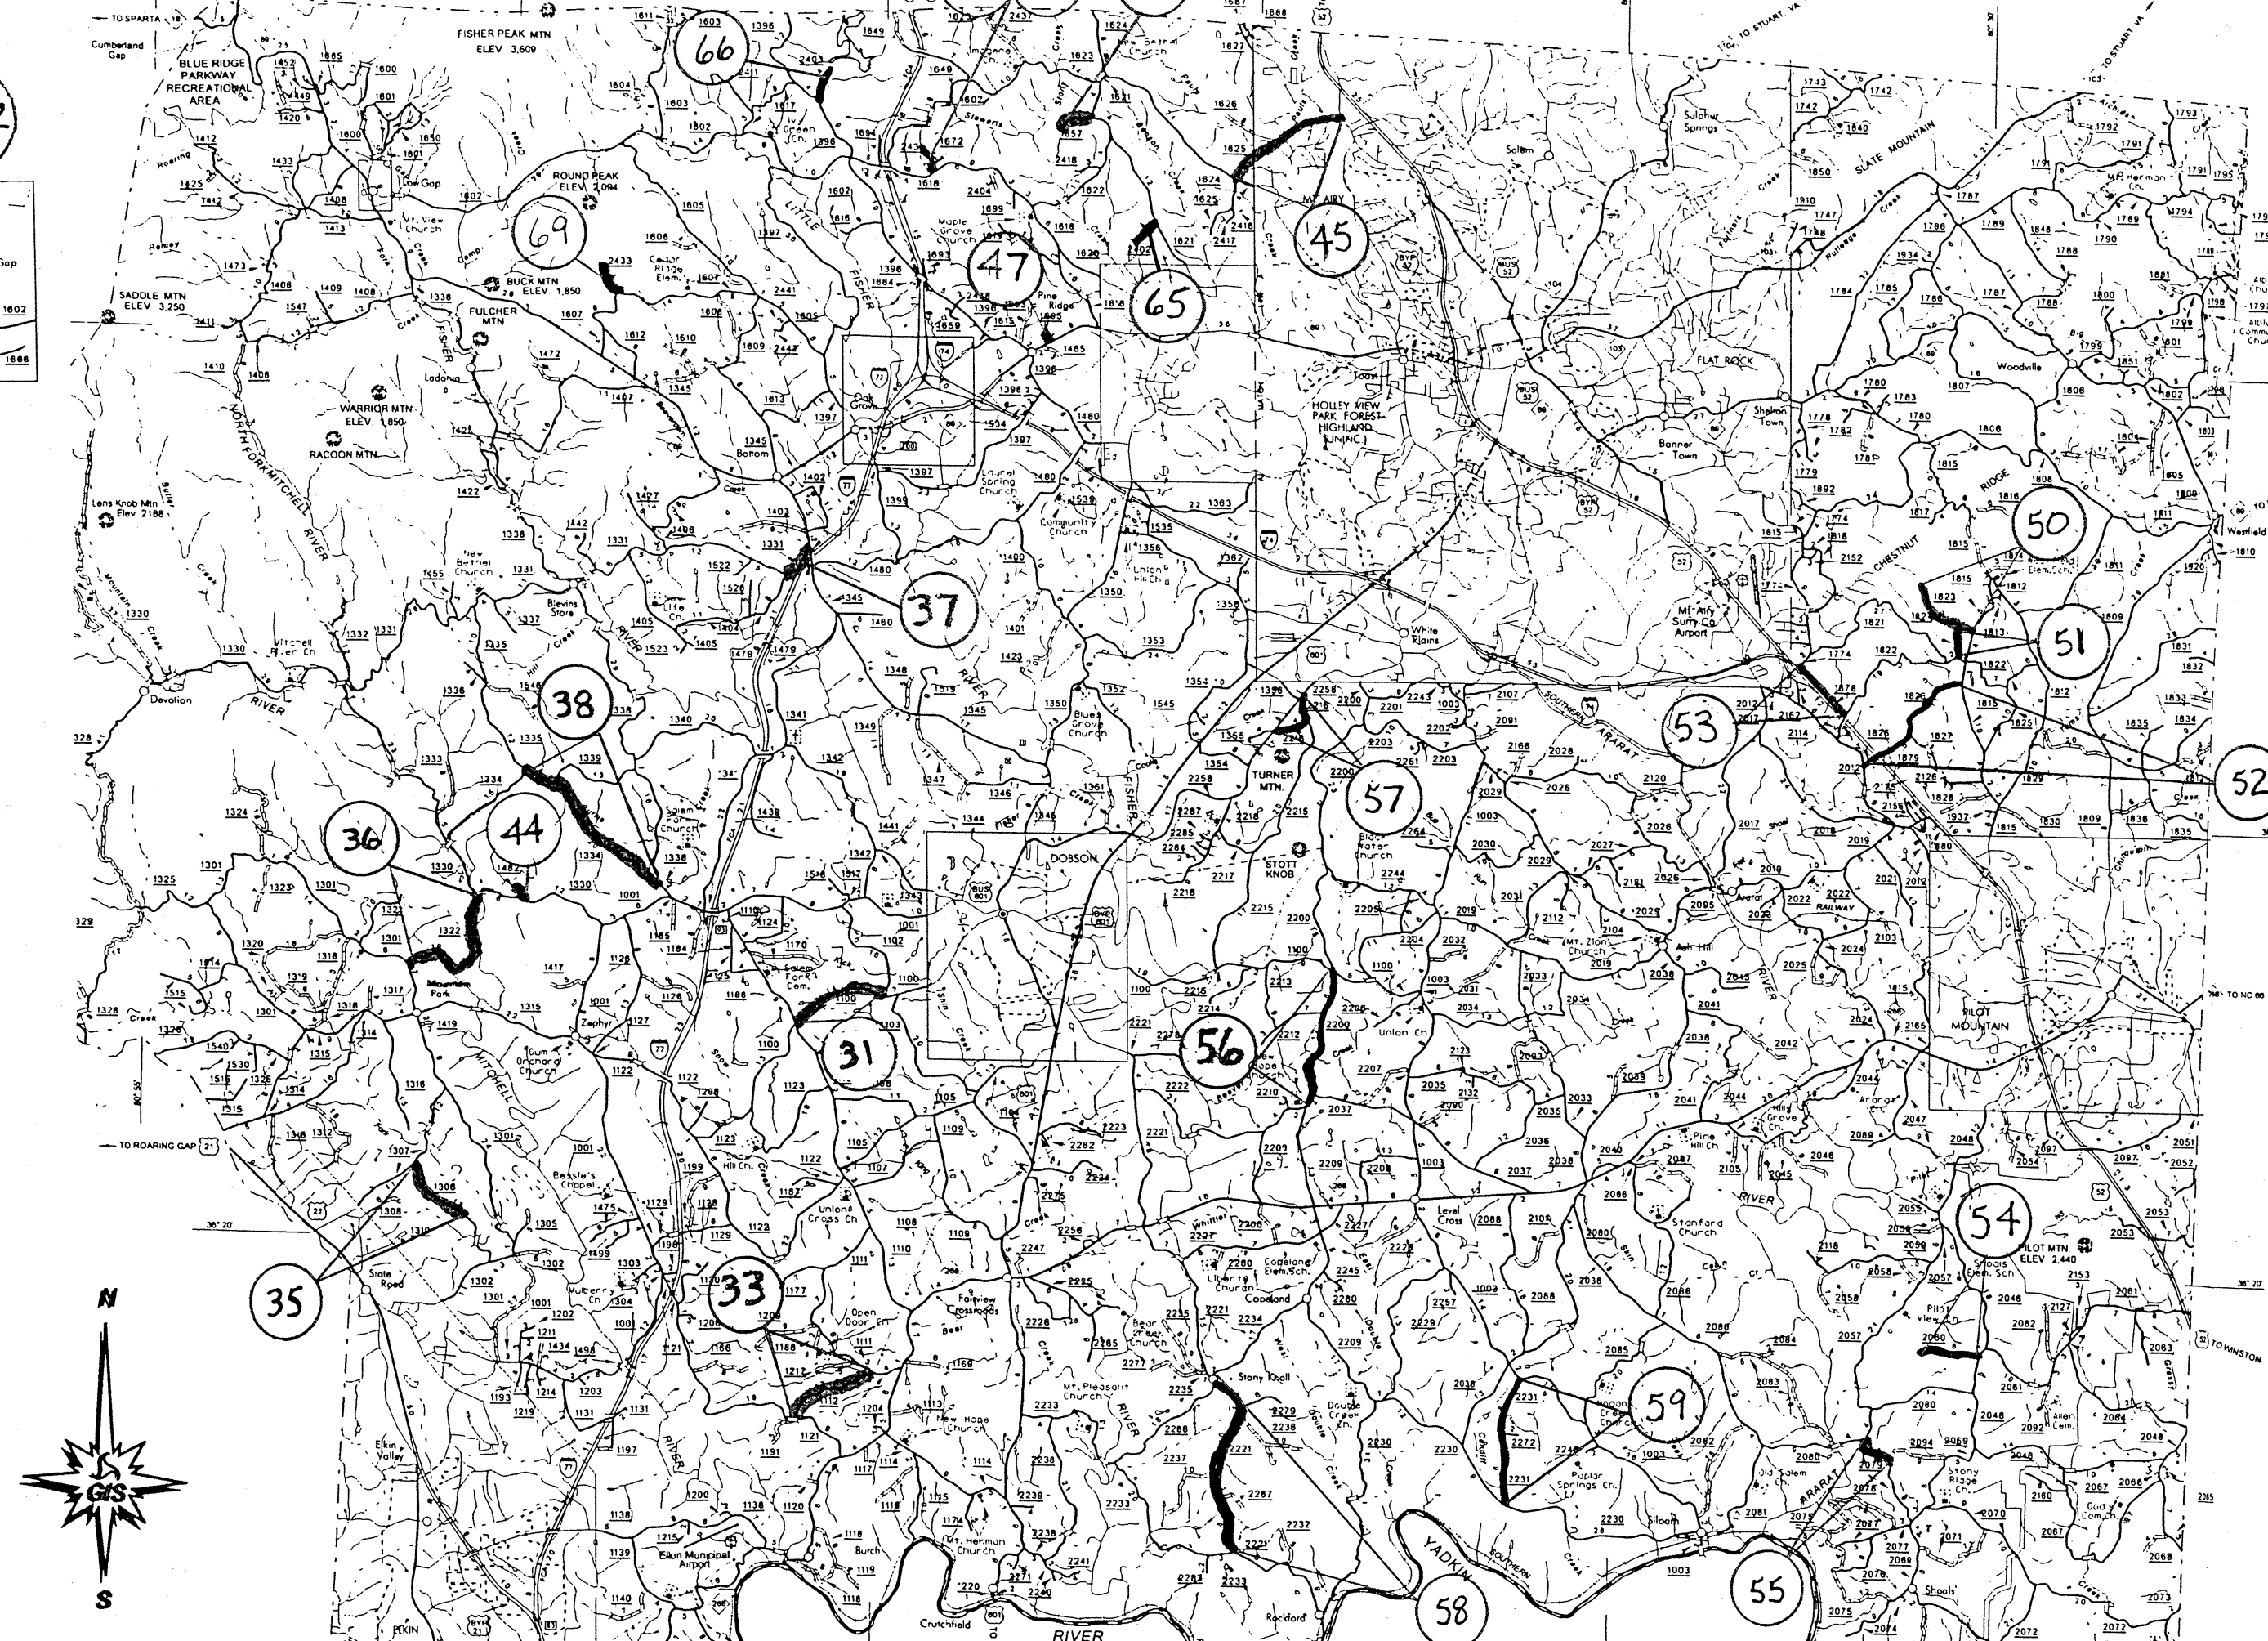

40-42

SURRY COUNTY
NORTH CAROLINA