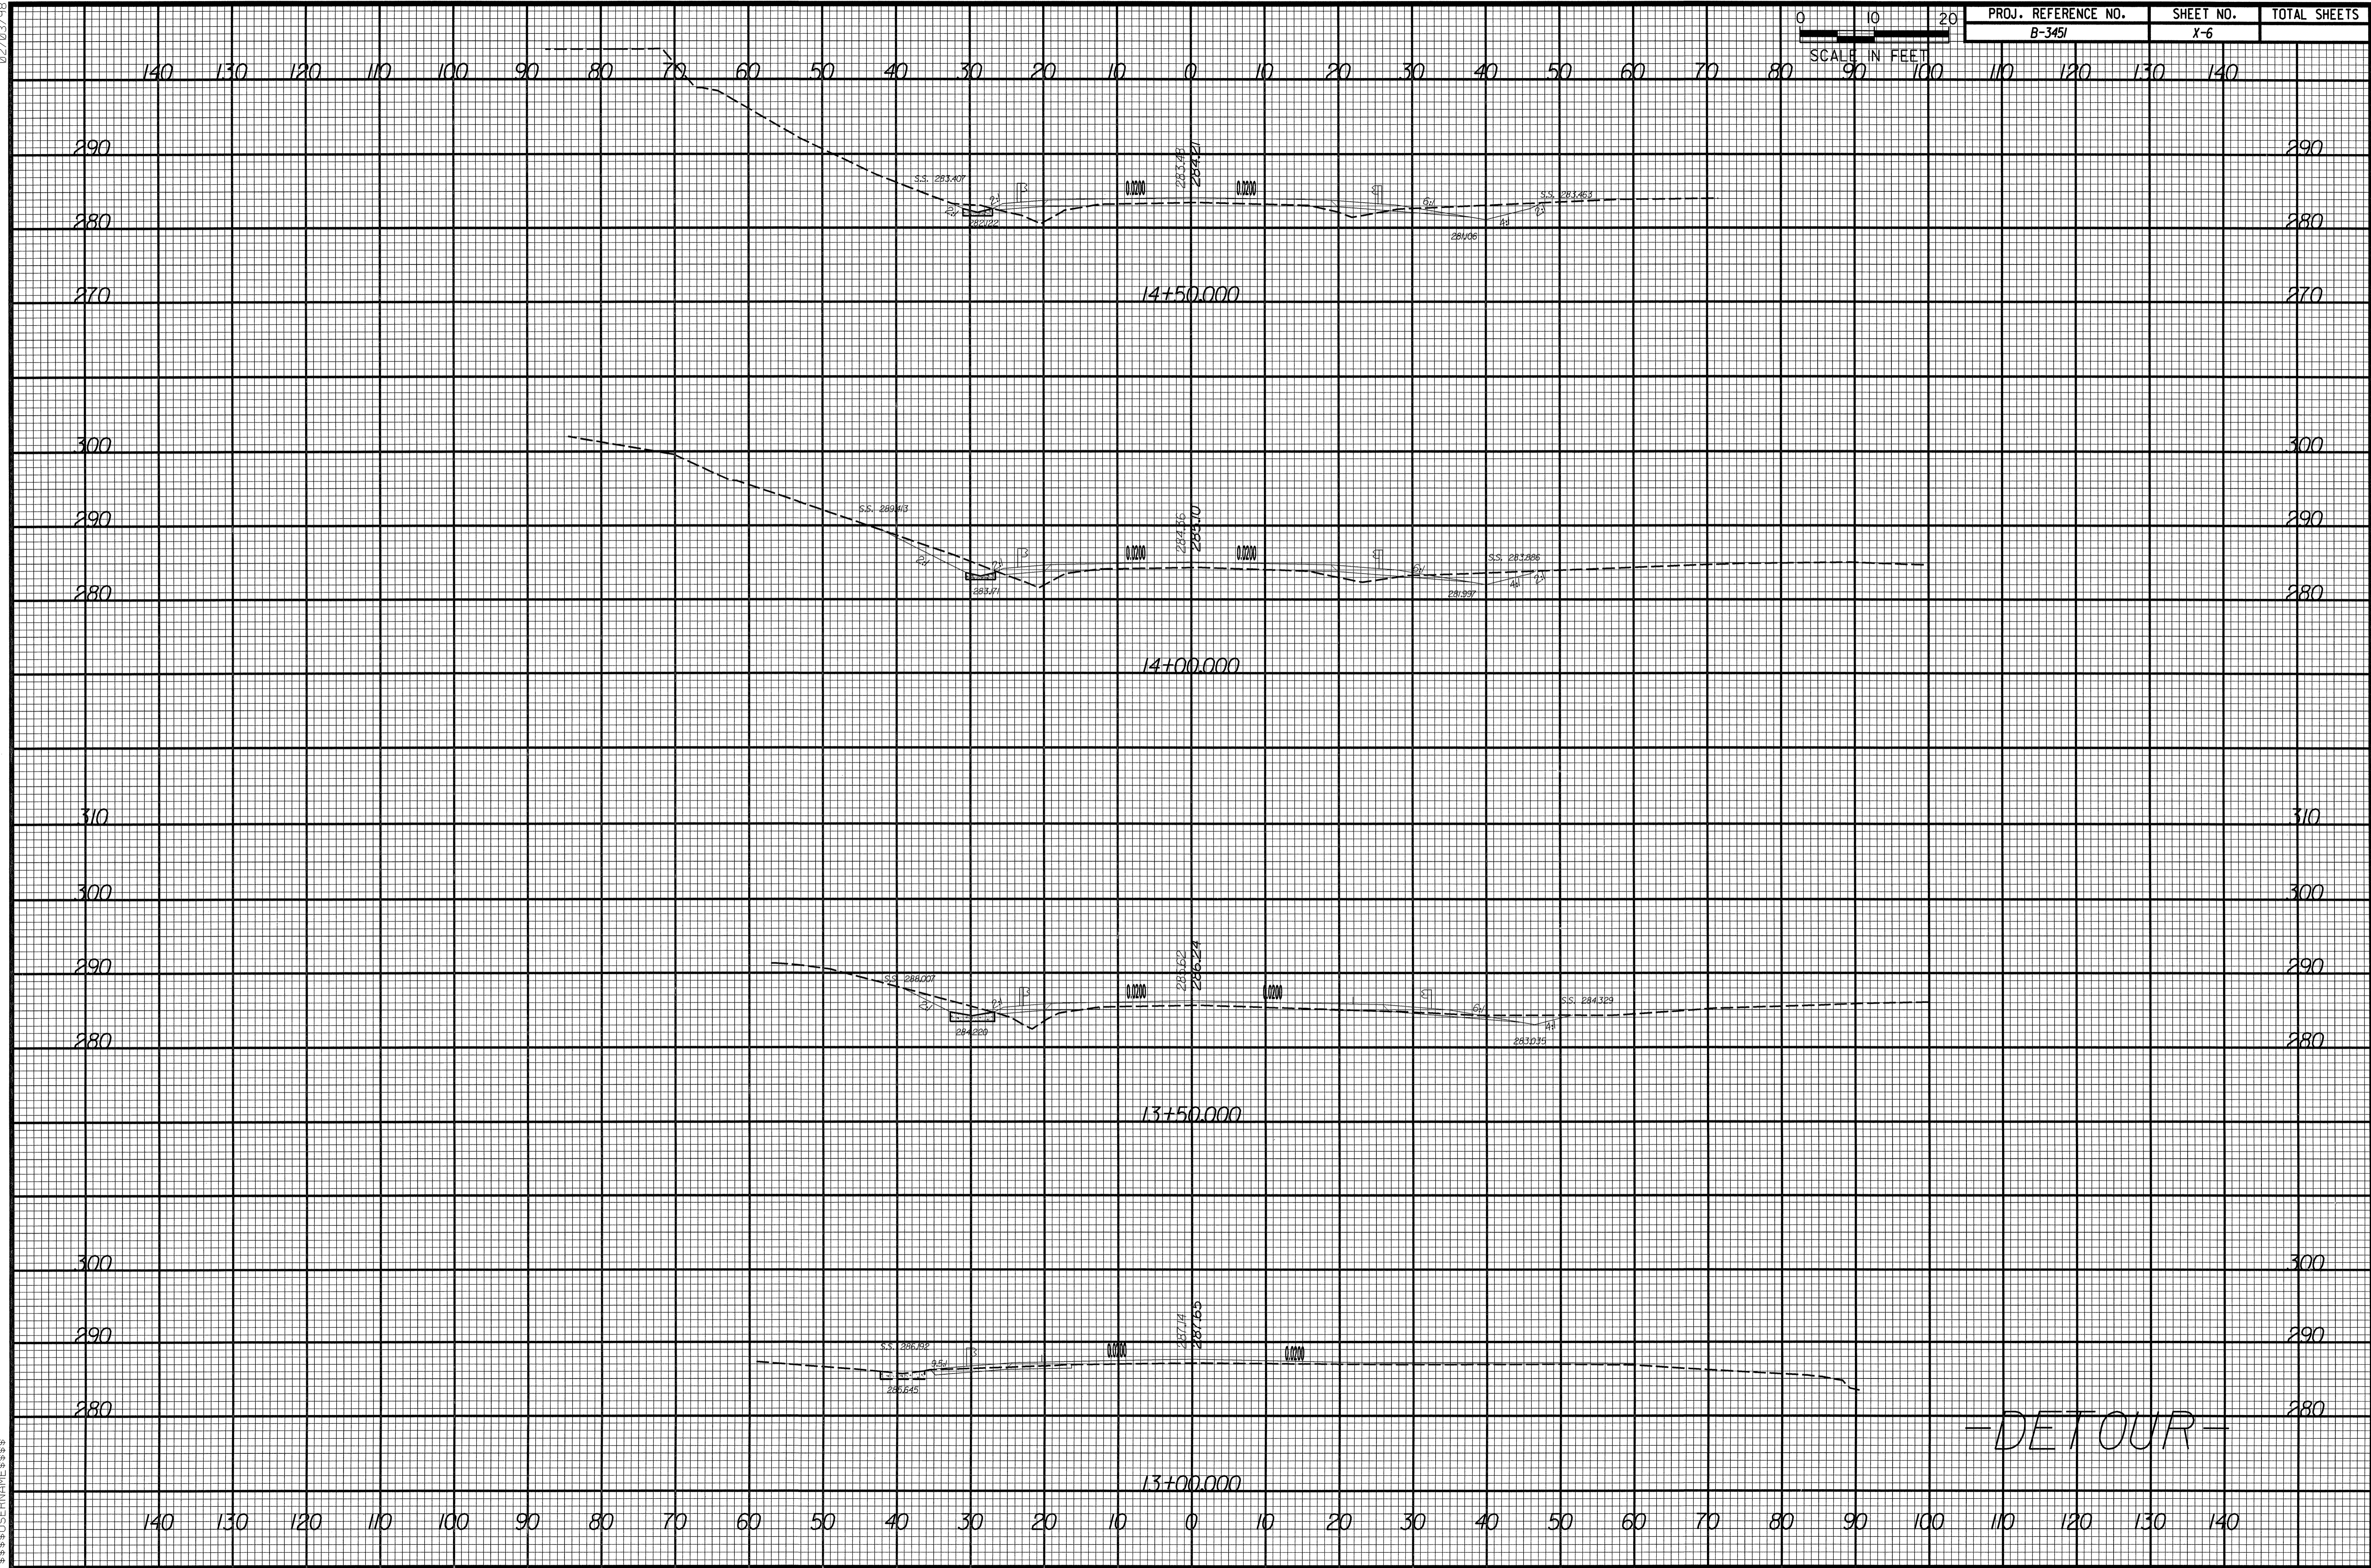

02/03/98

-DETOUR-

Vertical text on the left margin, likely a project or drawing identifier.