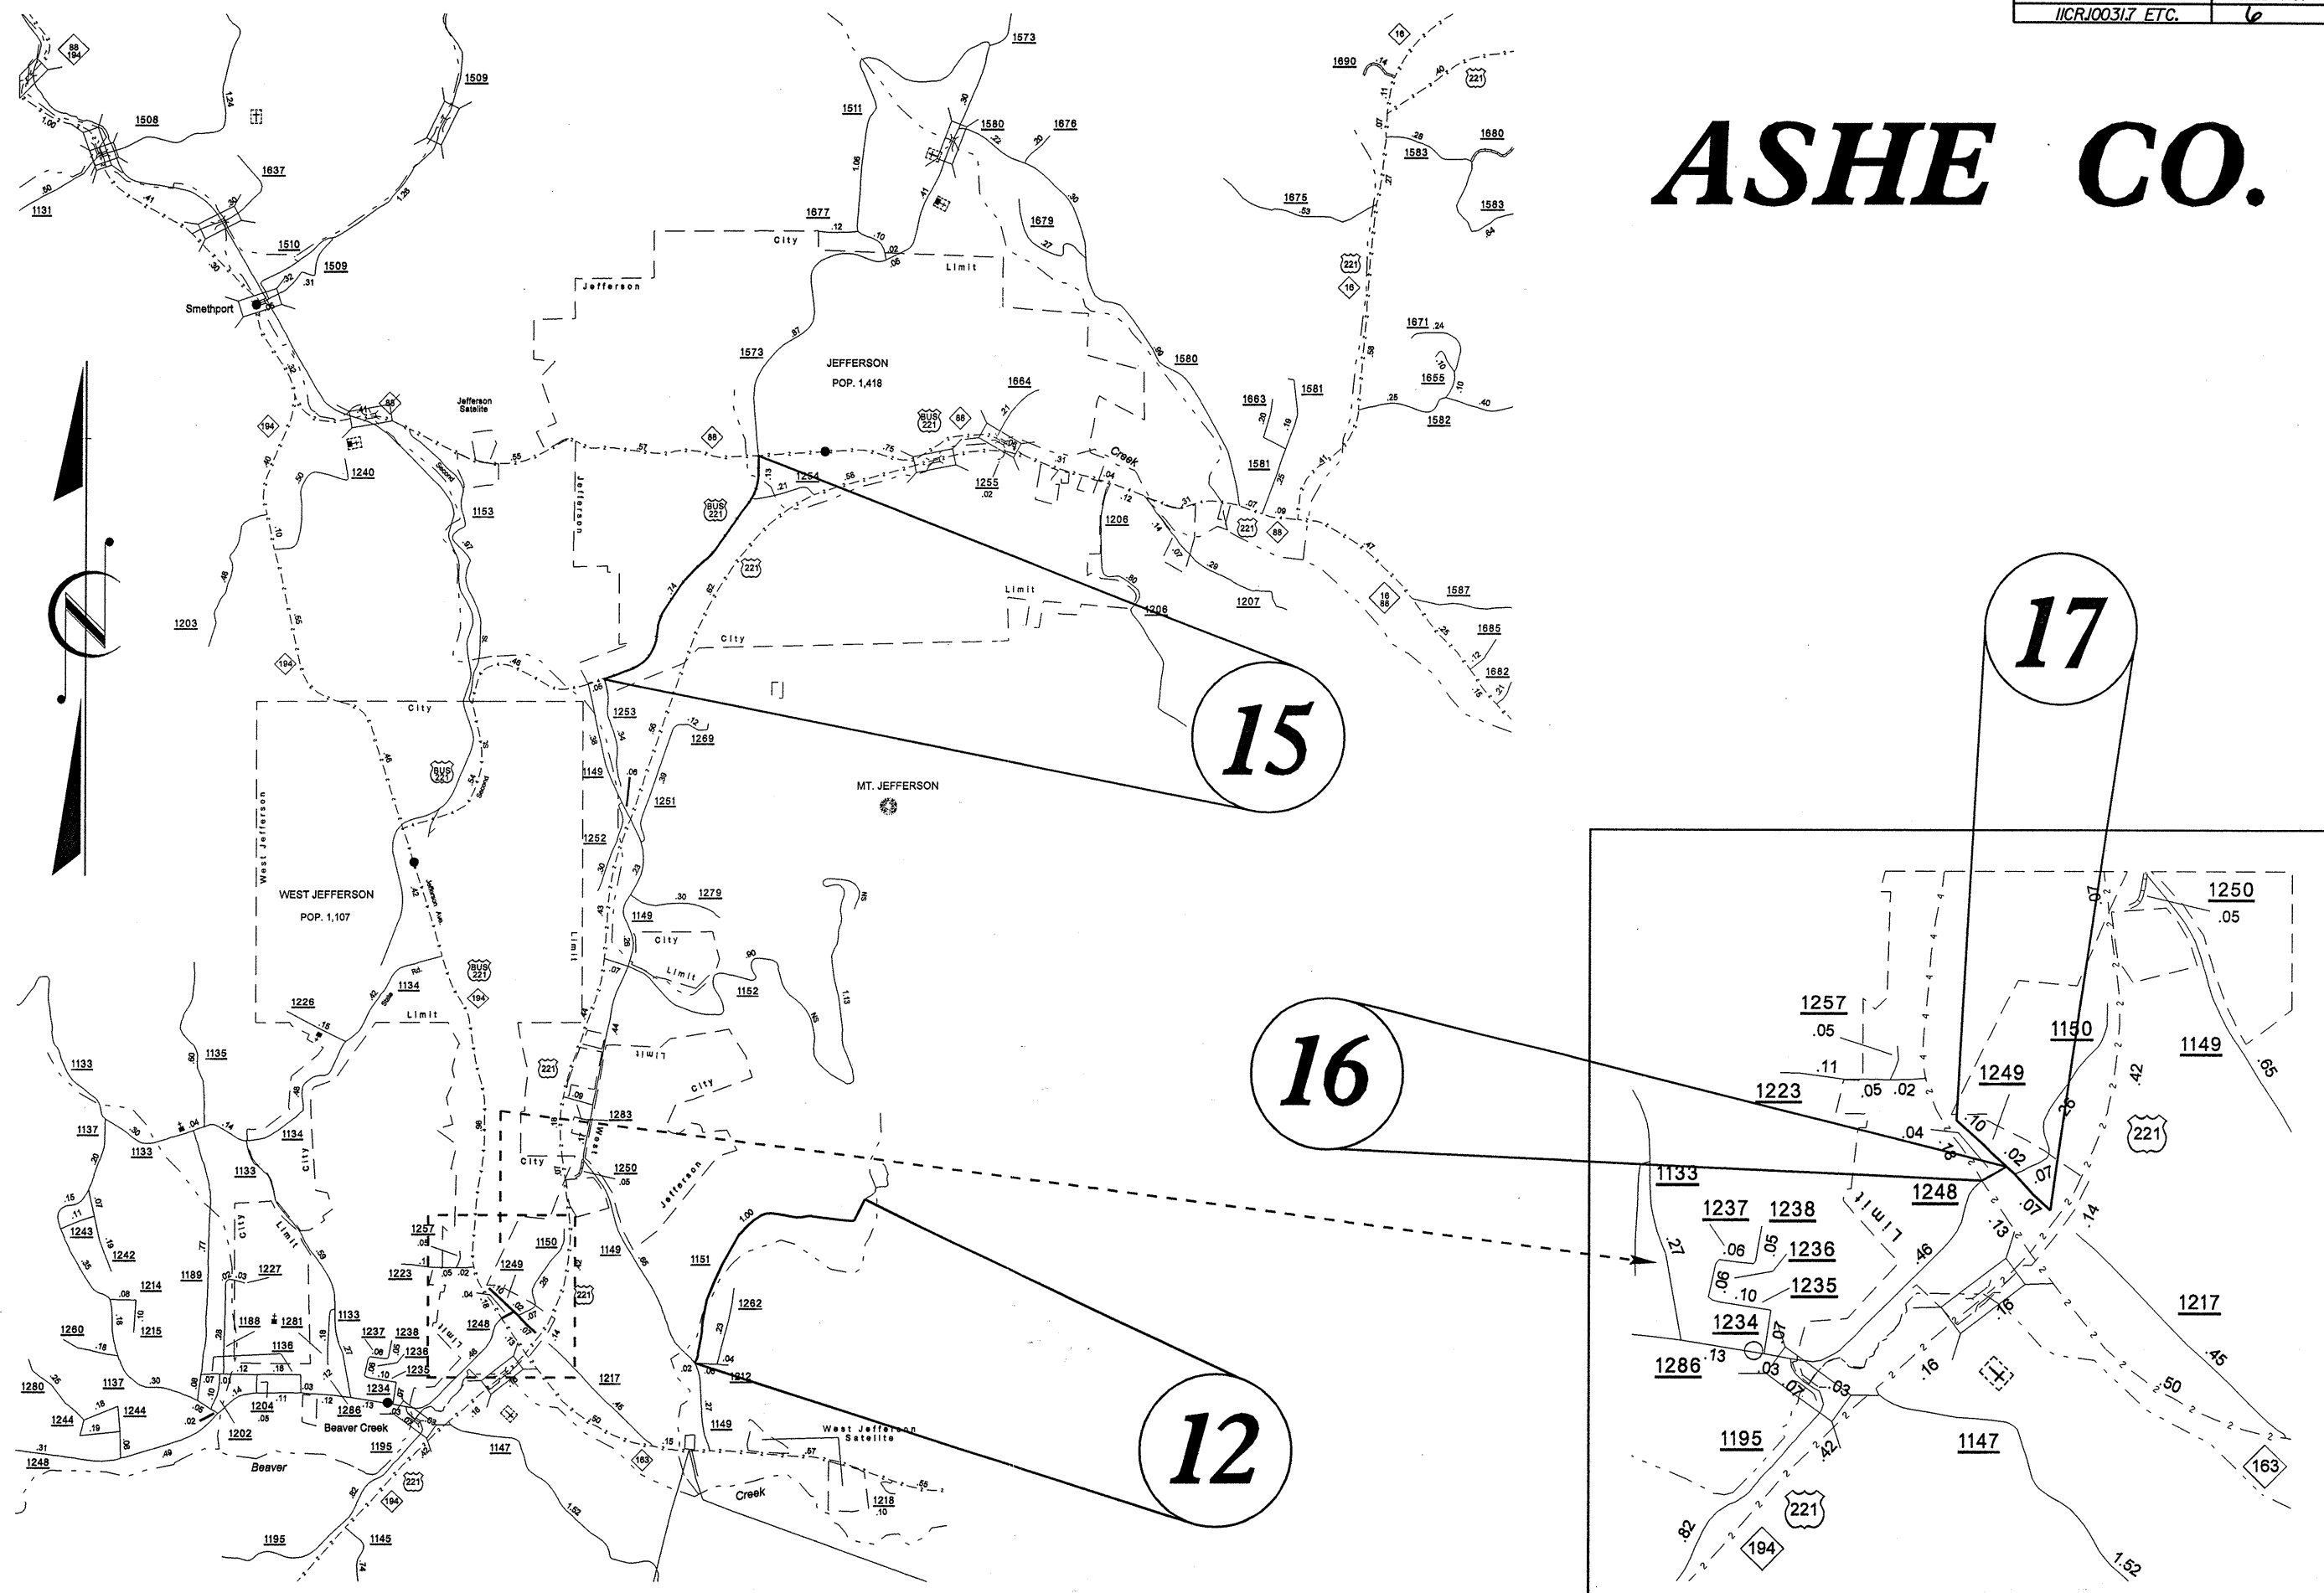

ASHE CO.

Jefferson and vicinity

DATE: 2004 MAF
 PROJECT: ICR100317 ETC.
 SHEET: 6
 ASHE COUNTY, NC