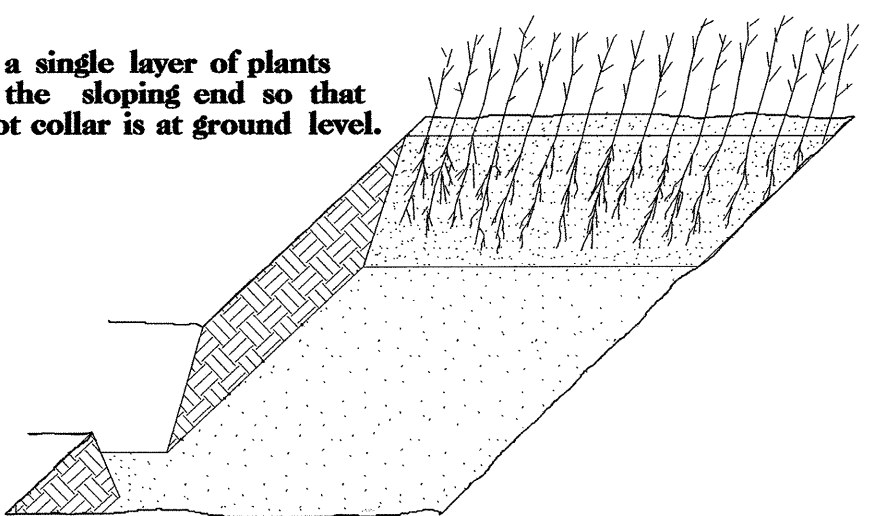

STATE	STATE PROJECT REFERENCE NO.	SHEET NO.	TOTAL SHEETS
N.C.	B-3504	RF-1	
STATE PROJ. NO.	F.A. PROJ. NO.	DESCRIPTION	

PLANTING DETAILS

SEEDLING / LINER BAREROOT PLANTING DETAIL

HEALING IN

1. Locate a healing-in site in a shady, well protected area.

2. Excavate a flat bottom trench 12" deep and provide drainage.

3. Backfill the trench with 2" well rotted sawdust. Place a 2" layer of well rotted sawdust at a sloping angle at one end of the trench.

4. Place a single layer of plants against the sloping end so that the root collar is at ground level.

5. Place a 2" layer of well rotted sawdust over the roots maintaining a sloping angle.

6. Repeat layers of plants and sawdust as necessary and water thoroughly.

DIBBLE PLANTING METHOD USING THE KBC PLANTING BAR

REFORESTATION

TREE REFORESTATION SHALL BE PLANTED 6' TO 10' ON CENTER, RANDOM SPACING, AVERAGING 8' ON CENTER, APPROXIMATELY 680 PLANTS PER ACRE.

REFORESTATION

MIXTURE, TYPE, SIZE, AND FURNISH SHALL CONFORM TO THE FOLLOWING: