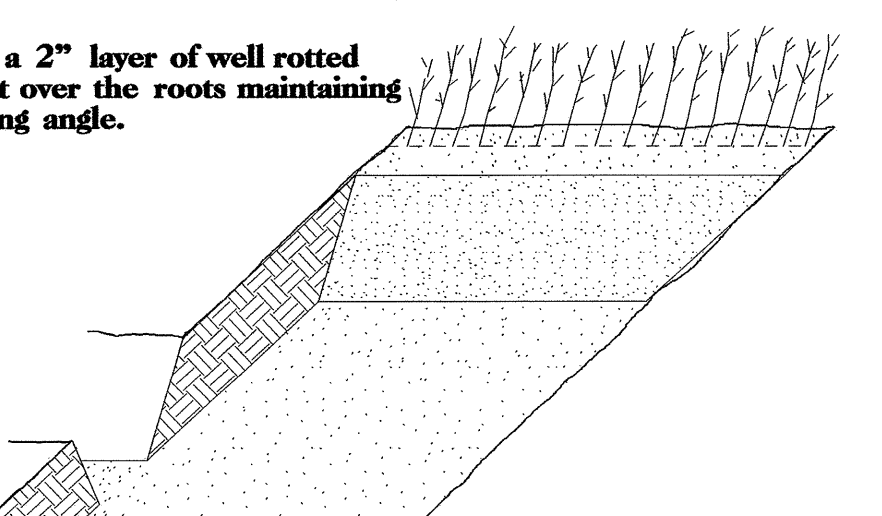

2. Excavate a flat bottom trench 12" deep and provide drainage.

3. Backfill the trench with 2" well rotted sawdust. Place a 2" layer of well rotted sawdust at a sloping angle at one end of the trench.

4. Place a single layer of plants against the sloping end so that the root collar is at ground level.

5. Place a 2" layer of well rotted sawdust over the roots maintaining a sloping angle.

6. Repeat layers of plants and sawdust as necessary and water thoroughly.

DIBBLE PLANTING METHOD USING THE KBC PLANTING BAR

1. Insert planting bar as shown and pull handle toward planter.

2. Remove planting bar and place seedling at correct depth.

3. Insert planting bar 2" toward planter from seedling.

4. Pull handle of bar toward planter, firming soil at bottom.

REFORESTATION

TREE REFORESTATION SHALL BE PLANTED 6' TO 10' ON CENTER, RANDOM SPACING, AVERAGING 8' ON CENTER, APPROXIMATELY 680 PLANTS PER ACRE.

REFORESTATION

MIXTURE, TYPE, SIZE, AND FURNISH SHALL CONFORM TO THE FOLLOWING: