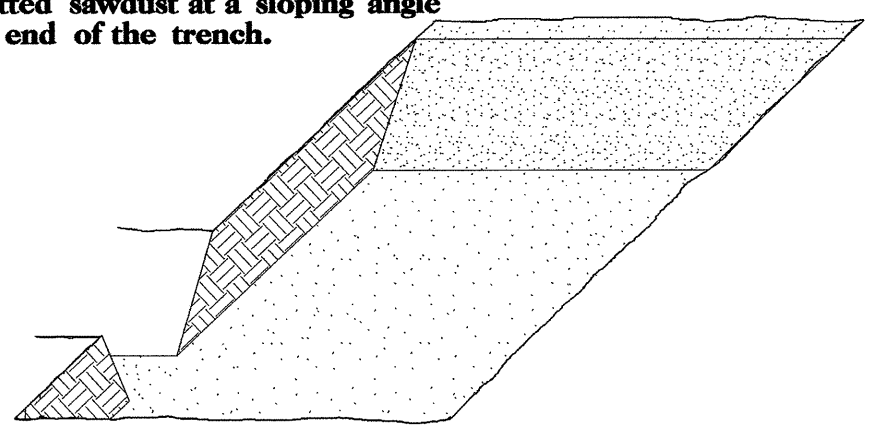

STATE	STATE PROJECT REFERENCE NO.	SHEET NO.	TOTAL SHEETS
N.C.	B-3504	RF-1	
STATE PROJ. NO.	F.A. PROJ. NO.	DESCRIPTION	

PLANTING DETAILS

SEEDLING / LINER BAREROOT PLANTING DETAIL

HEALING IN

1. Locate a healing-in site in a shady, well protected area.

2. Excavate a flat bottom trench 12" deep and provide drainage.

3. Backfill the trench with 2" well rotted sawdust. Place a 2" layer of well rotted sawdust at a sloping angle at one end of the trench.

4. Place a single layer of plants against the sloping end so that the root collar is at ground level.

5. Place a 2" layer of well rotted sawdust over the roots maintaining a sloping angle.

6. Repeat layers of plants and sawdust as necessary and water thoroughly.

DIBBLE PLANTING METHOD USING THE KBC PLANTING BAR

REFORESTATION

TREE REFORESTATION SHALL BE PLANTED 6' TO 10' ON CENTER, RANDOM SPACING, AVERAGING 8' ON CENTER, APPROXIMATELY 680 PLANTS PER ACRE.

REFORESTATION

MIXTURE, TYPE, SIZE, AND FURNISH SHALL CONFORM TO THE FOLLOWING: