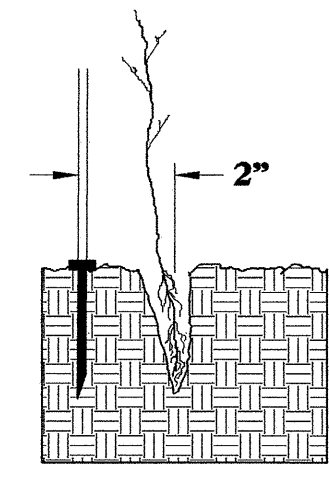

2. Excavate a flat bottom trench 12" deep and provide drainage.

3. Backfill the trench with 2" well rotted sawdust. Place a 2" layer of well rotted sawdust at a sloping angle at one end of the trench.

4. Place a single layer of plants against the sloping end so that the root collar is at ground level.

5. Place a 2" layer of well rotted sawdust over the roots maintaining a sloping angle.

6. Repeat layers of plants and sawdust as necessary and water thoroughly.

DIBBLE PLANTING METHOD USING THE KBC PLANTING BAR

1. Insert planting bar as shown and pull handle toward planter.

2. Remove planting bar and place seedling at correct depth.

3. Insert planting bar 2" toward planter from seedling.

4. Pull handle of bar toward planter, firming soil at bottom.

KBC PLANTING BAR
Planting bar shall have a blade with a triangular cross section, and shall be 12" long, 4" wide and 1" thick at center.

ROOT PRUNING
All seedlings shall be root pruned, if necessary, so that no roots extend more than 10 inches (10") below the root collar.