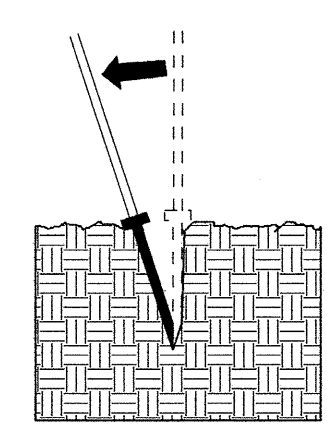

2. Excavate a flat bottom trench 12" deep and provide drainage.

3. Backfill the trench with 2" well rotted sawdust. Place a 2" layer of well rotted sawdust at a sloping angle at one end of the trench.

4. Place a single layer of plants against the sloping end so that the root collar is at ground level.

5. Place a 2" layer of well rotted sawdust over the roots maintaining a sloping angle.

6. Repeat layers of plants and sawdust as necessary and water thoroughly.

DIBBLE PLANTING METHOD USING THE KBC PLANTING BAR

1. Insert planting bar as shown and pull handle toward planter.

2. Remove planting bar and place seedling at correct depth.

3. Insert planting bar 2" toward planter from seedling.

4. Pull handle of bar toward planter, firming soil at bottom.

KBC PLANTING BAR
Planting bar shall have a blade with a triangular cross section, and shall be 12" long, 4" wide and 1" thick at center.

ROOT PRUNING
All seedlings shall be root pruned, if necessary, so that no roots extend more than 10 inches (10") below the root collar.