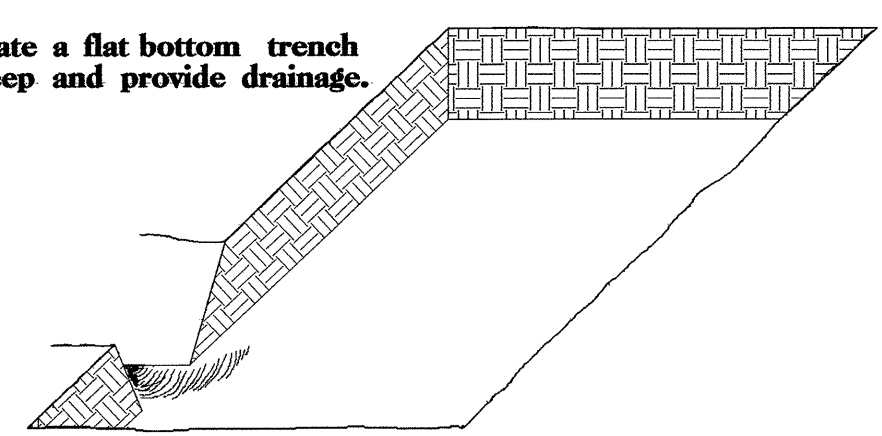

STATE	STATE PROJECT REFERENCE NO.	SHEET NO.	TOTAL SHEETS
N.C.	B-3504	RF-1	
STATE PROJ. NO.	F.A. PROJ. NO.	DESCRIPTION	

PLANTING DETAILS

SEEDLING / LINER BAREROOT PLANTING DETAIL

HEALING IN

1. Locate a healing-in site in a shady, well protected area.

2. Excavate a flat bottom trench 12" deep and provide drainage.

3. Backfill the trench with 2" well rotted sawdust. Place a 2" layer of well rotted sawdust at a sloping angle at one end of the trench.

4. Place a single layer of plants against the sloping end so that the root collar is at ground level.

5. Place a 2" layer of well rotted sawdust over the roots maintaining a sloping angle.

6. Repeat layers of plants and sawdust as necessary and water thoroughly.

DIBBLE PLANTING METHOD USING THE KBC PLANTING BAR

REFORESTATION

TREE REFORESTATION SHALL BE PLANTED 6' TO 10' ON CENTER, RANDOM SPACING, AVERAGING 8' ON CENTER, APPROXIMATELY 680 PLANTS PER ACRE.

REFORESTATION

MIXTURE, TYPE, SIZE, AND FURNISH SHALL CONFORM TO THE FOLLOWING: