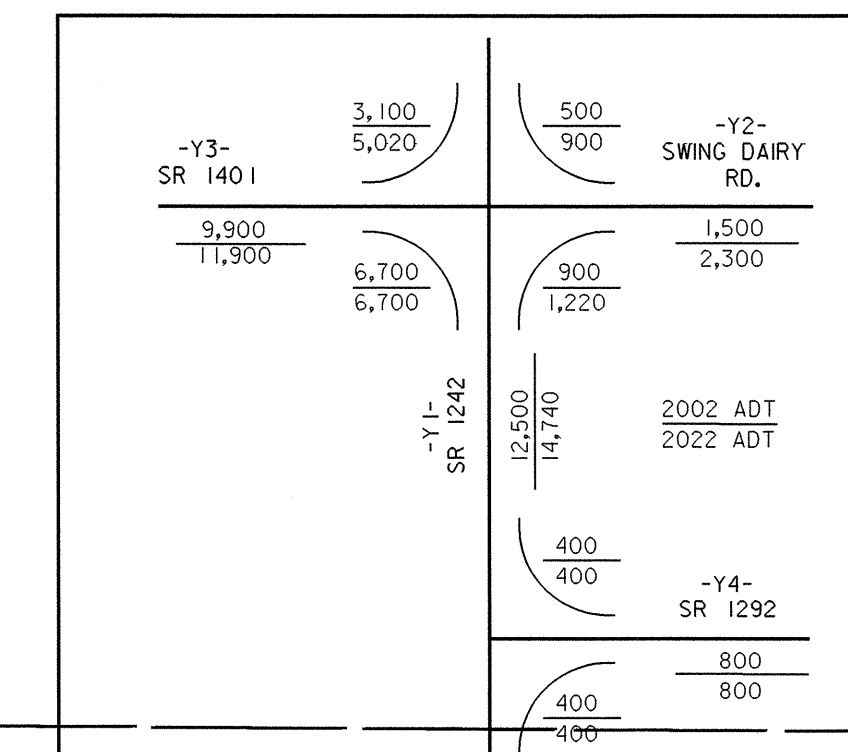

UTILITIES BY OTHERS

NOTE:
 ALL PROPOSED UTILITY WORK SHOWN ON THIS SHEET WILL BE DONE BY OTHERS

04-AUG-2004 14:45
 V:\Utilities\psh\B3157\U02.PSH
 AT: DS214555