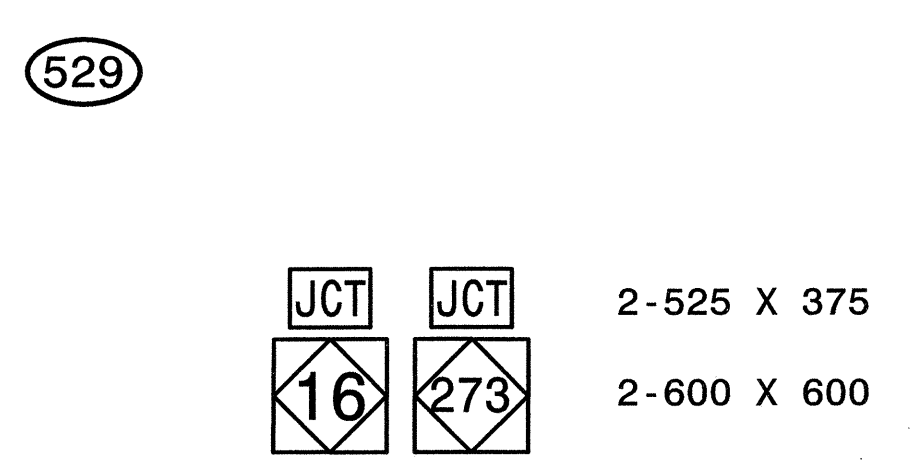

TWO "U" POSTS

ONE "U" POST

REPLACE EXISTING NC-16 PANEL

ONE "U" POST

ONE "U" POST

TWO "U" POSTS

MOUNT BELOW SIGN 321

THREE "U" POSTS

THREE "U" POSTS

TWO "U" POSTS

ONE "U" POST

SIGNS FURNISHED BY STATE

HNTB HNTB NORTH CAROLINA, P.C.
343 E. Six Forks Road, Suite 200
Raleigh, North Carolina 27609

TYPE "F" SIGNS