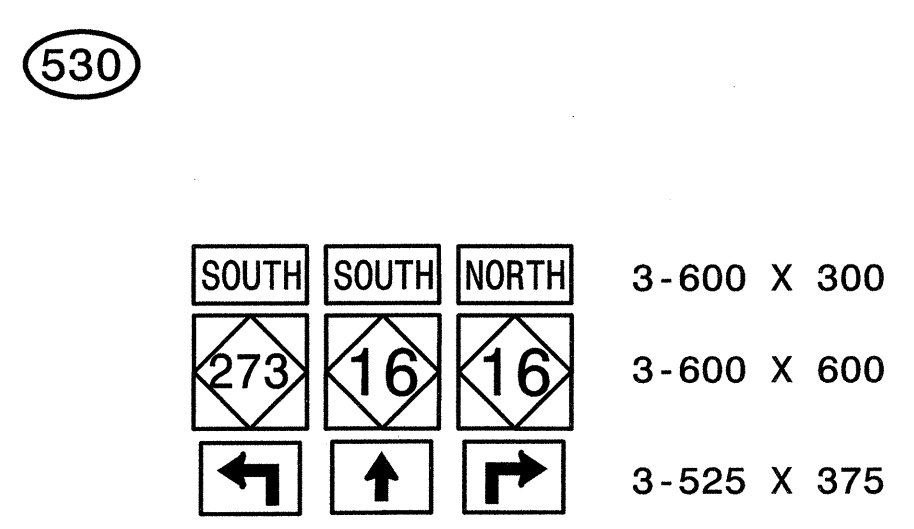

TWO "U" POSTS

ONE "U" POST

REPLACE EXISTING NC-16 PANEL

ONE "U" POST

ONE "U" POST

TWO "U" POSTS

MOUNT BELOW SIGN 321

THREE "U" POSTS

THREE "U" POSTS

TWO "U" POSTS

ONE "U" POST

SIGNS FURNISHED BY STATE

HNTB HNTB NORTH CAROLINA, P.C.
343 E. Six Forks Road, Suite 200
Raleigh, North Carolina 27609

TYPE "F" SIGNS