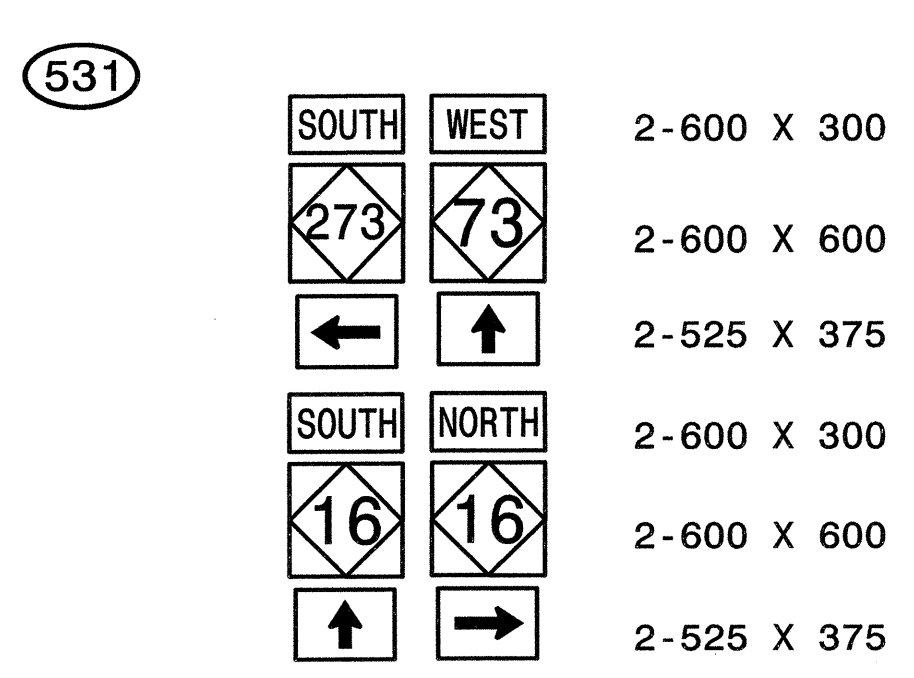

TWO "U" POSTS

ONE "U" POST

REPLACE EXISTING NC-16 PANEL

ONE "U" POST

ONE "U" POST

TWO "U" POSTS

MOUNT BELOW SIGN 321

THREE "U" POSTS

THREE "U" POSTS

TWO "U" POSTS

ONE "U" POST

SIGNS FURNISHED BY STATE

HNTB HNTB NORTH CAROLINA, P.C.
343 E. Six Forks Road, Suite 200
Raleigh, North Carolina 27609

TYPE "F" SIGNS