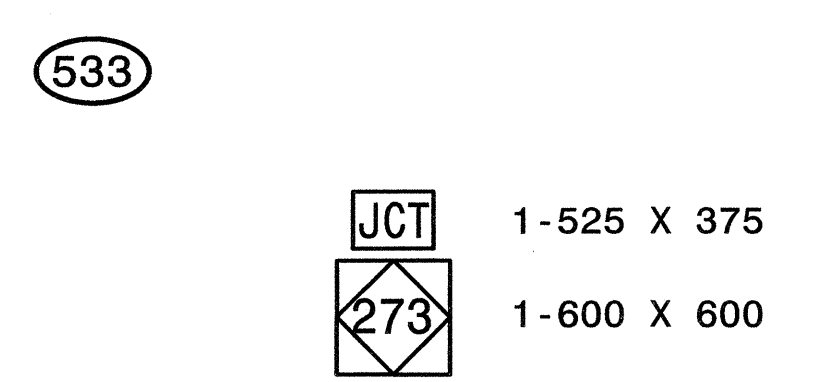

TWO "U" POSTS

ONE "U" POST

REPLACE EXISTING NC-16 PANEL

ONE "U" POST

ONE "U" POST

TWO "U" POSTS

MOUNT BELOW SIGN 321

THREE "U" POSTS

THREE "U" POSTS

TWO "U" POSTS

ONE "U" POST

SIGNS FURNISHED BY STATE

HNTB HNTB NORTH CAROLINA, P.C.
343 E. Six Forks Road, Suite 200
Raleigh, North Carolina 27609

TYPE "F" SIGNS