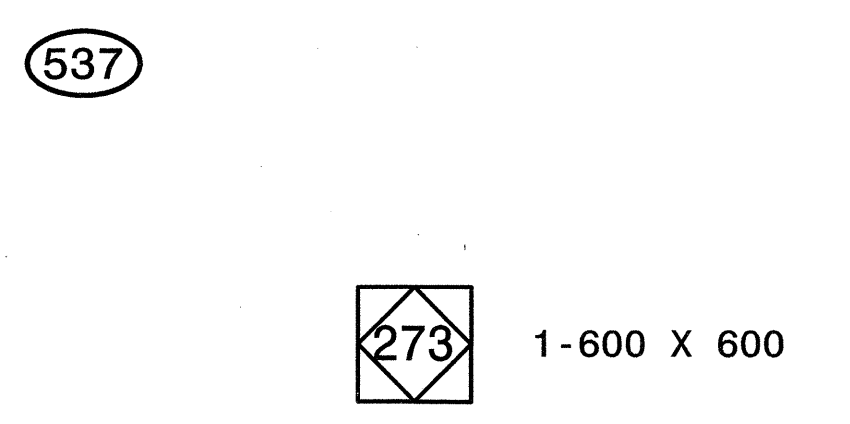

TWO "U" POSTS

ONE "U" POST

REPLACE EXISTING NC-16 PANEL

ONE "U" POST

ONE "U" POST

TWO "U" POSTS

MOUNT BELOW SIGN 321

THREE "U" POSTS

THREE "U" POSTS

TWO "U" POSTS

ONE "U" POST

SIGNS FURNISHED BY STATE

HNTB HNTB NORTH CAROLINA, P.C.
343 E. Six Forks Road, Suite 200
Raleigh, North Carolina 27609

TYPE "F" SIGNS