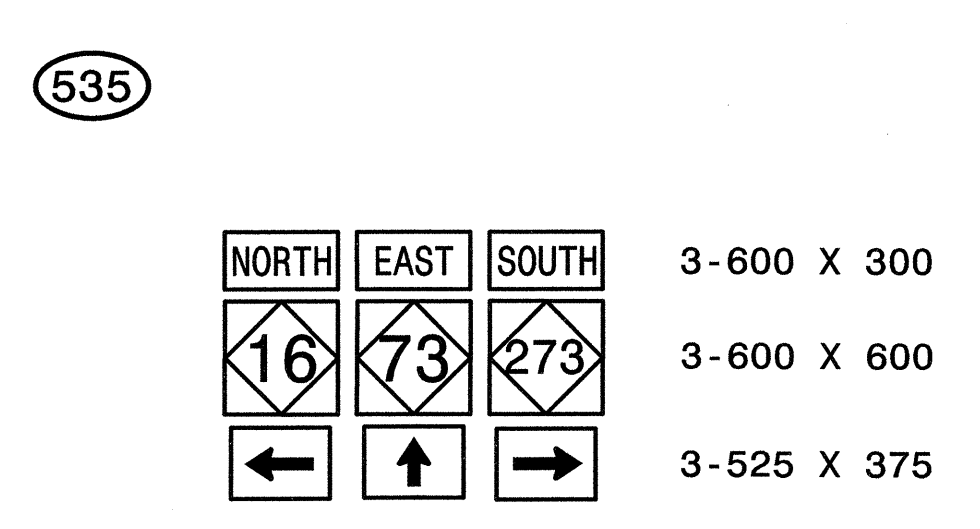

TWO "U" POSTS

ONE "U" POST

REPLACE EXISTING NC-16 PANEL

ONE "U" POST

ONE "U" POST

TWO "U" POSTS

MOUNT BELOW SIGN 321

THREE "U" POSTS

THREE "U" POSTS

TWO "U" POSTS

ONE "U" POST

SIGNS FURNISHED BY STATE

HNTB HNTB NORTH CAROLINA, P.C.
343 E. Six Forks Road, Suite 200
Raleigh, North Carolina 27609

TYPE "F" SIGNS