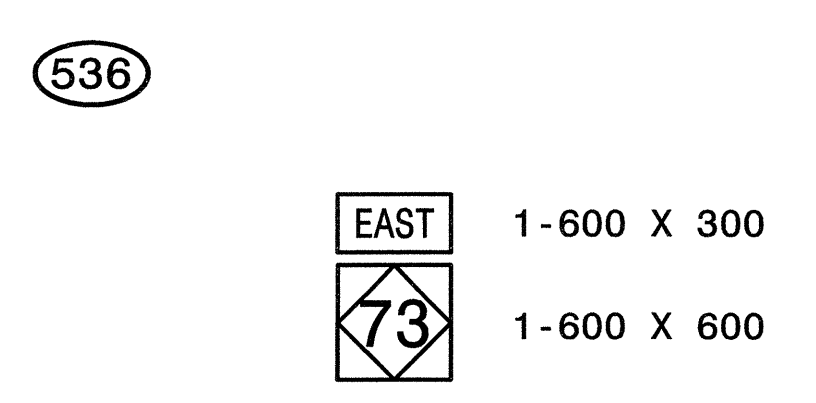

TWO "U" POSTS

ONE "U" POST

REPLACE EXISTING NC-16 PANEL

ONE "U" POST

ONE "U" POST

TWO "U" POSTS

MOUNT BELOW SIGN 321

THREE "U" POSTS

THREE "U" POSTS

TWO "U" POSTS

ONE "U" POST

SIGNS FURNISHED BY STATE

HNTB HNTB NORTH CAROLINA, P.C.
343 E. Six Forks Road, Suite 200
Raleigh, North Carolina 27609

TYPE "F" SIGNS