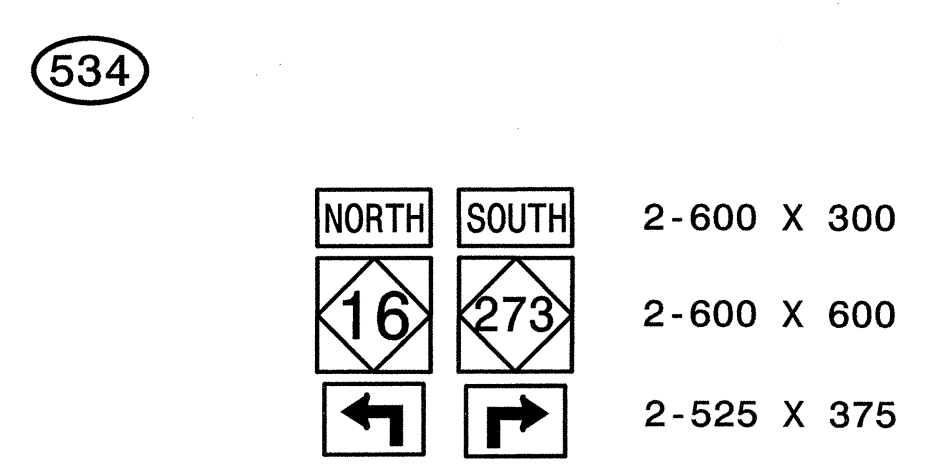

TWO "U" POSTS

ONE "U" POST

REPLACE EXISTING NC-16 PANEL

ONE "U" POST

ONE "U" POST

TWO "U" POSTS

MOUNT BELOW SIGN 321

THREE "U" POSTS

THREE "U" POSTS

TWO "U" POSTS

ONE "U" POST

SIGNS FURNISHED BY STATE

HNTB HNTB NORTH CAROLINA, P.C.
343 E. Six Forks Road, Suite 200
Raleigh, North Carolina 27609

TYPE "F" SIGNS