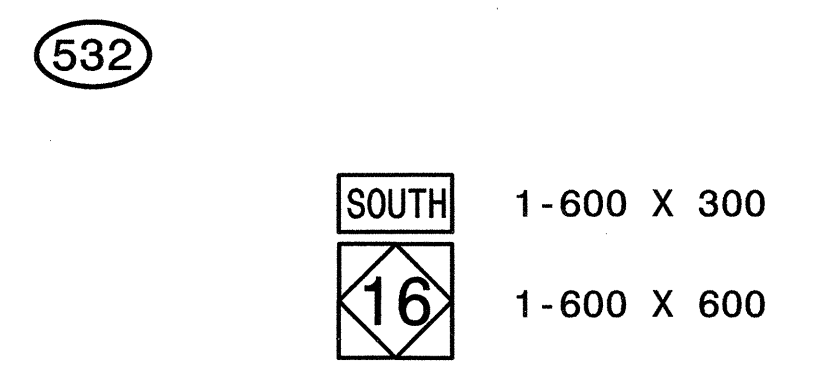

TWO "U" POSTS

ONE "U" POST

REPLACE EXISTING NC-16 PANEL

ONE "U" POST

ONE "U" POST

TWO "U" POSTS

MOUNT BELOW SIGN 321

THREE "U" POSTS

THREE "U" POSTS

TWO "U" POSTS

ONE "U" POST

SIGNS FURNISHED BY STATE

HNTB HNTB NORTH CAROLINA, P.C.
343 E. Six Forks Road, Suite 200
Raleigh, North Carolina 27609

TYPE "F" SIGNS