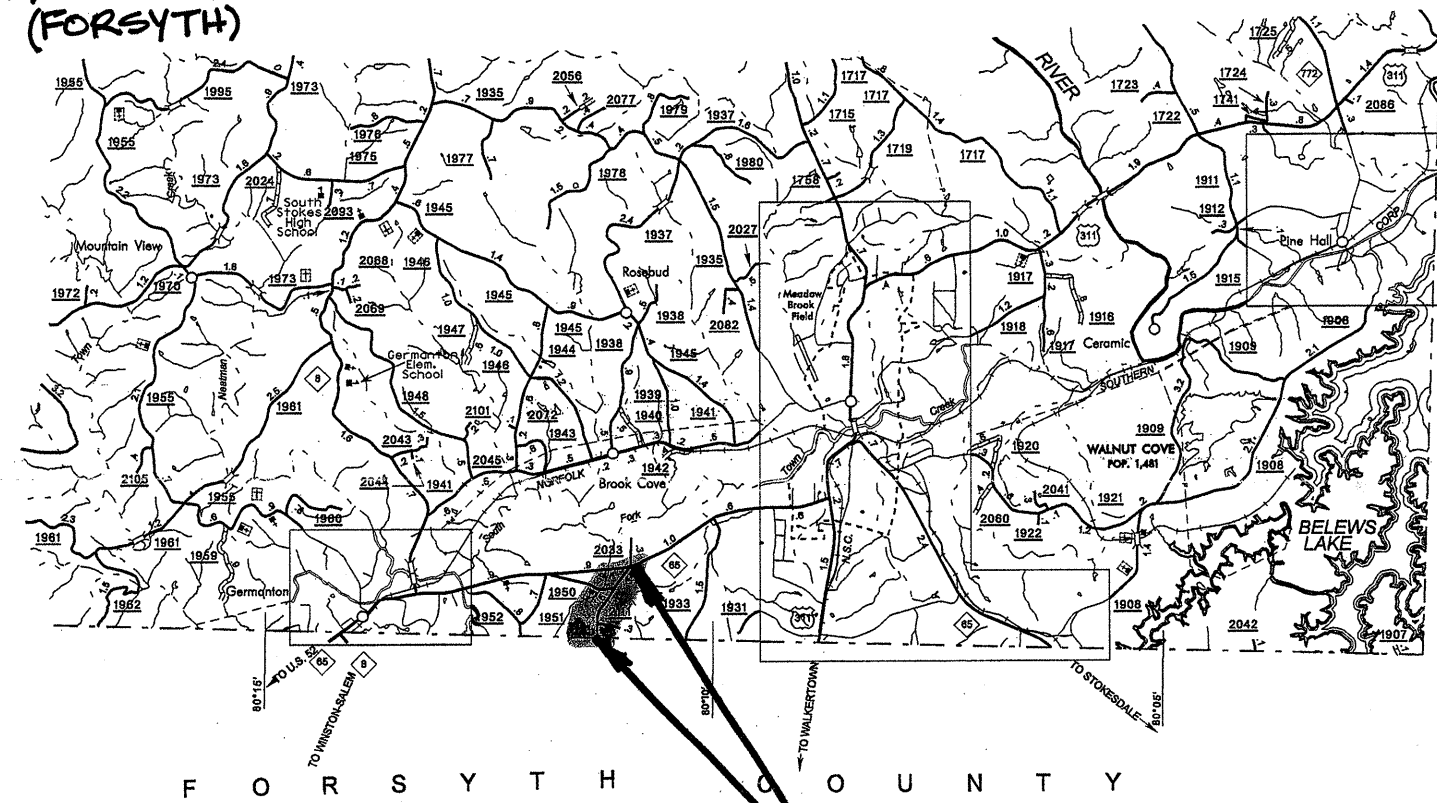

SR 221
BAUX MOUNTAIN RD
(FORSYTH)

26

SR 1949
BAUX MOUNTAIN RD
(STOKES)

29

NCMA 37785 - MAP 26
(STOKES) NCMA 37807 - MAP 29

FORSYTH COUNTY
NORTH CAROLINA