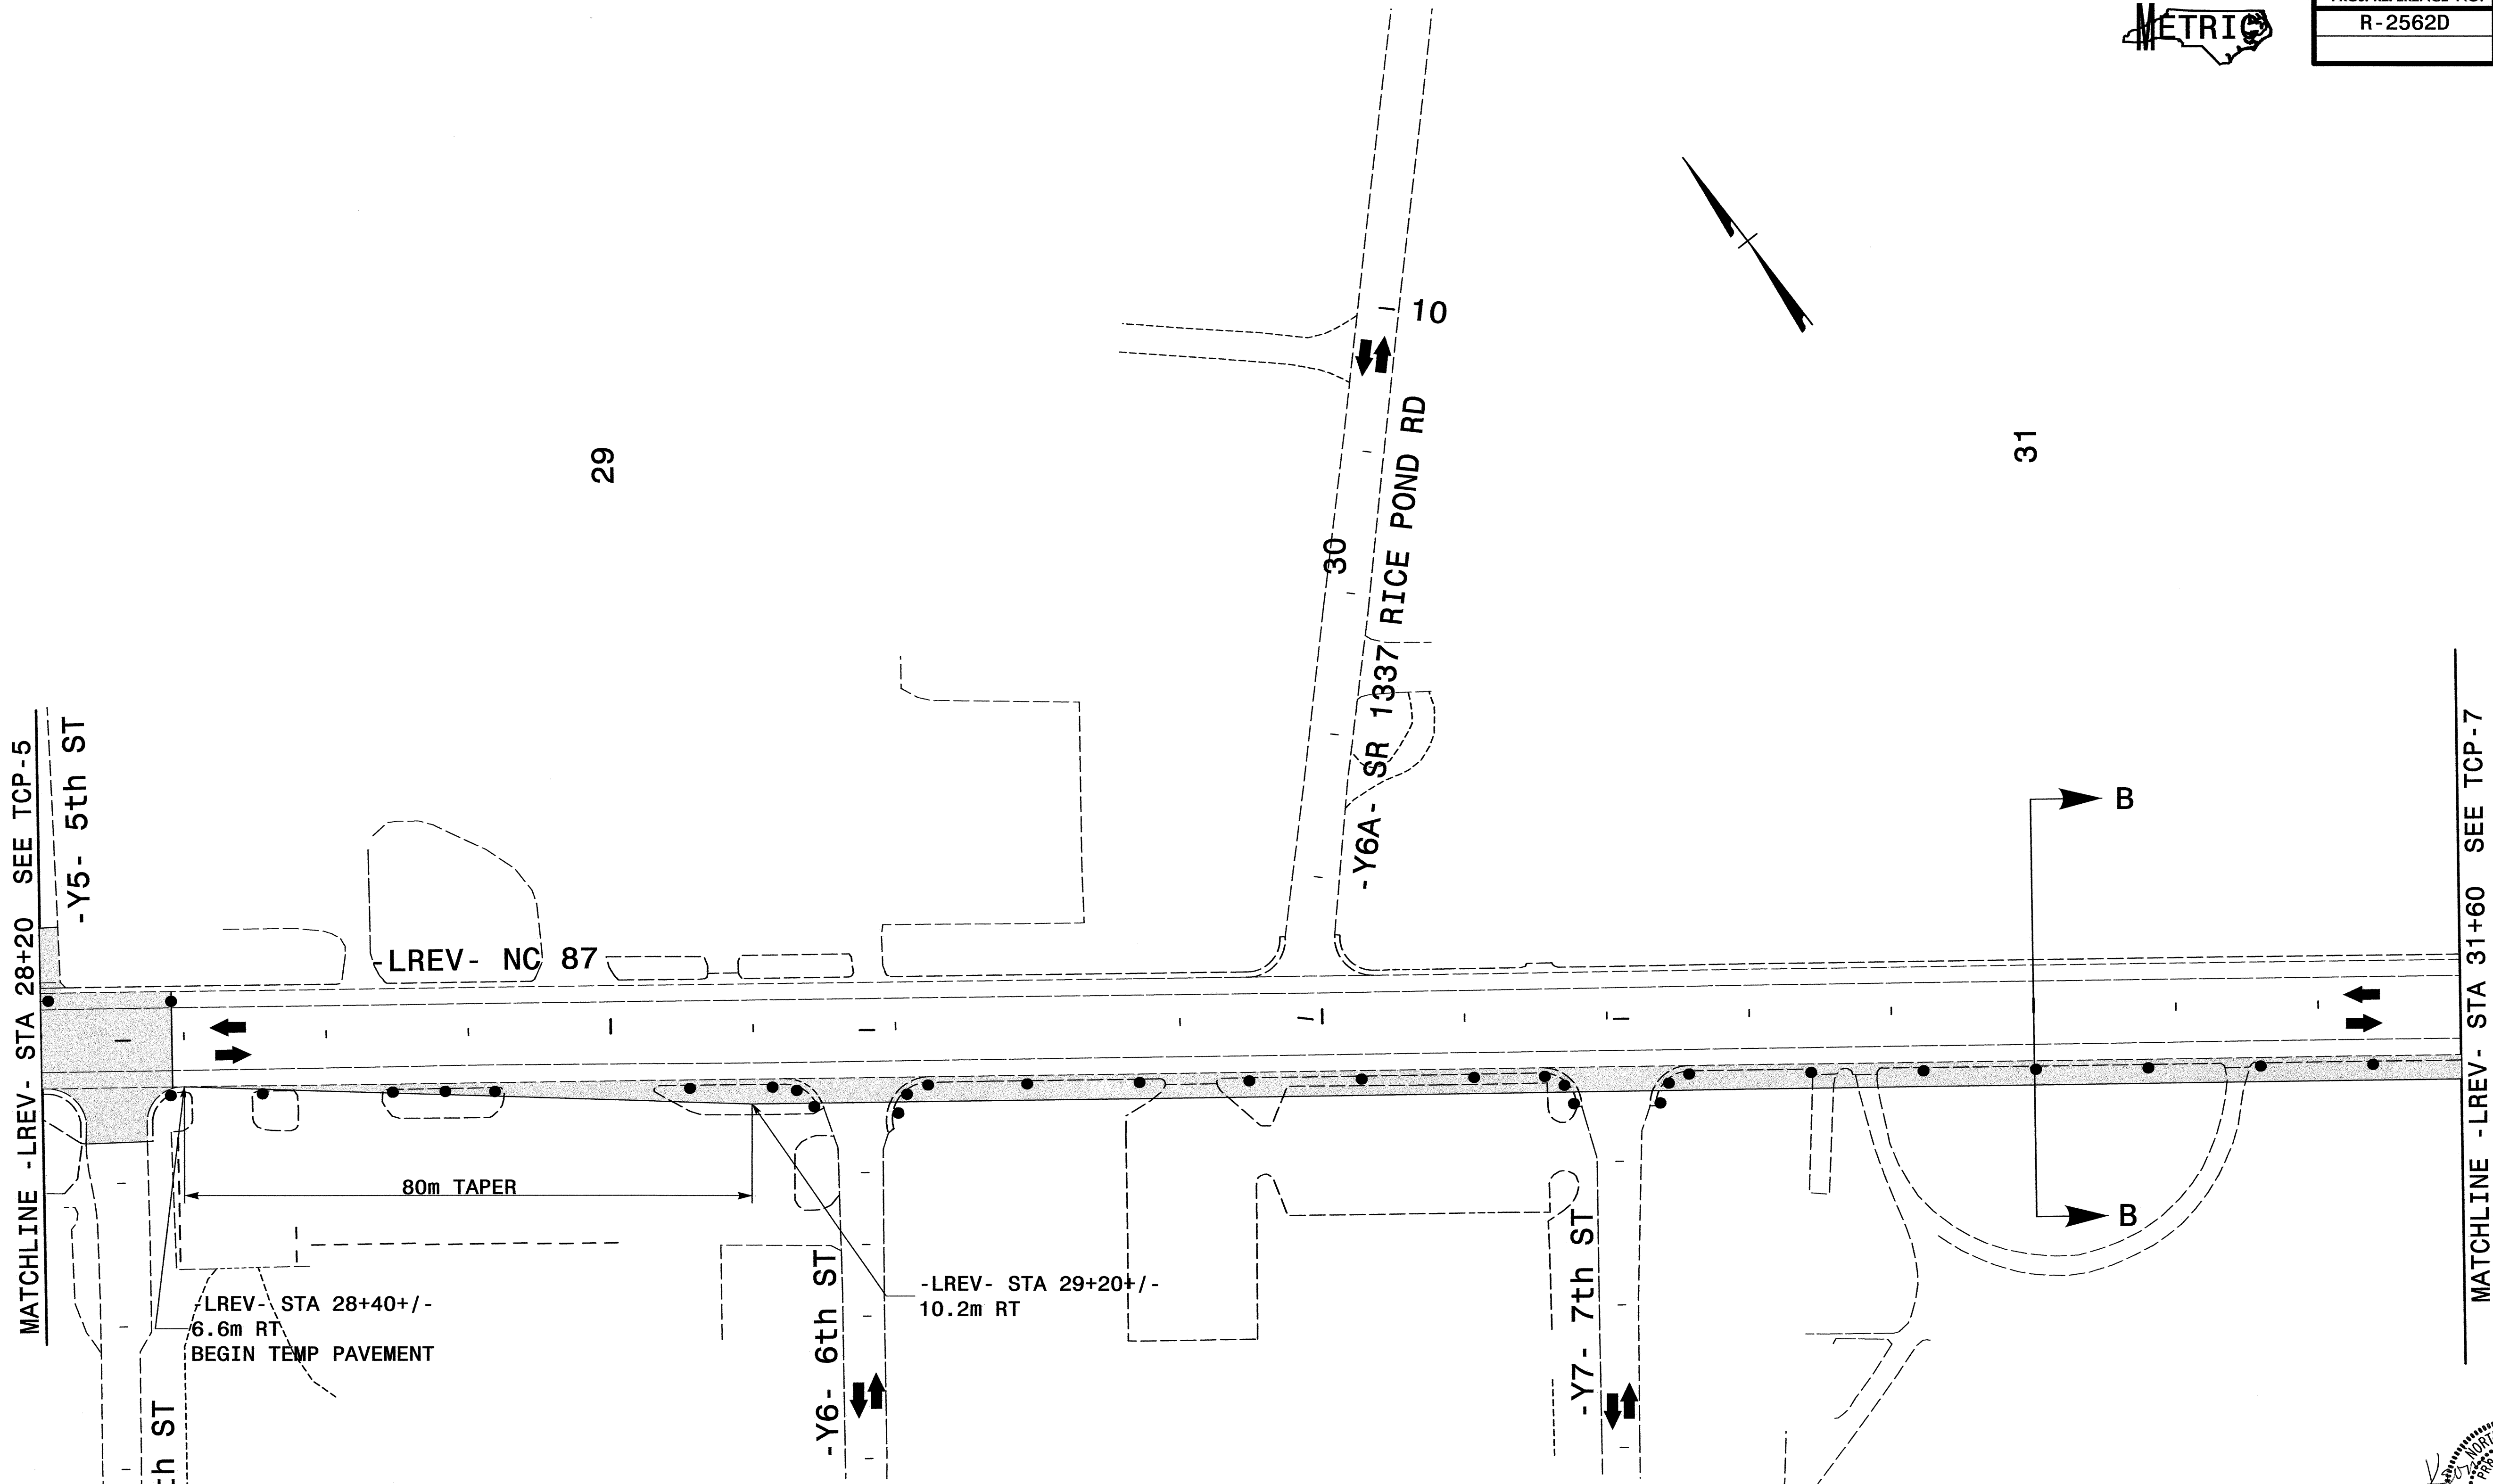

PROJ. REFERENCE NO.	SHEET NO.
R-2562D	TCP-6

PO BOX 30128 TELE 919.788.0224
 RALEIGH, NC 27622 FAX 919.788.0232

SCALE: NONE			REVISIONS	
DATE: 9/2004				
DWG. BY: KWB				
DESIGN BY: KWB				
REVIEWED BY: TRH				

9/13/2004 10:30:05 AM T:\Projects\Weather\IN\2562D\TFC\TFC\TCP-6\TFC-2562D-TCP-6.dwg